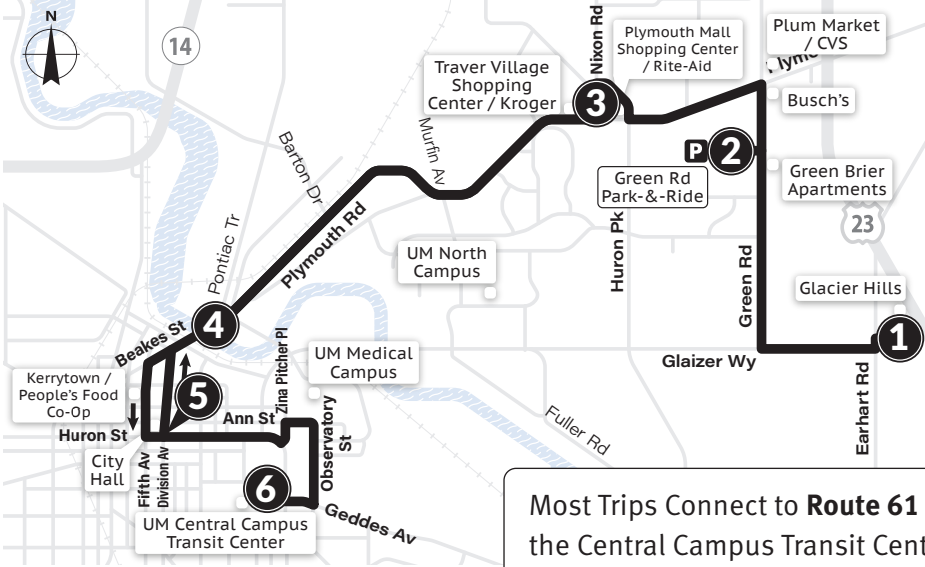

UM-Downtown-Green ROUTE 65

To Glacier Hills

To Central Campus Transit Center

MONDAY-FRIDAY					MONDAY-FRIDAY				
Central Campus Transit Ctr 6	Division & Huron 5	Plymouth Mall 3	Green Rd Park & Ride 2	Glacier Hills 1	Glacier Hills 1	Green Rd Park & Ride 2	Plymouth Mall 3	Broadway & Swift 4	Central Campus Transit Ctr 6
7:05a	7:11a	7:23a	7:28a	7:42a	6:45a	6:51a	6:55a	7:04a	7:22a
8:05a	8:11a	8:23a	8:28a	8:42a	7:45a	7:51a	7:55a	8:04a	8:22a
9:05a	9:11a	9:23a	9:28a	9:42a	8:45a	8:51a	8:55a	9:04a	9:22a
10:05a	10:11a	10:23a	10:28a	10:42a	9:45a	9:51a	9:55a	10:04a	10:22a
11:05a	11:11a	11:23a	11:28a	11:42a	10:45a	10:51a	10:55a	11:04a	11:22a
12:05p	12:11p	12:23p	12:28p	12:42p	11:45a	11:51a	11:55a	12:04p	12:22p
1:05p	1:11p	1:23p	1:28p	1:42p	12:45p	12:51p	12:55p	1:04p	1:22p
2:05p	2:11p	2:23p	2:28p	2:42p	1:45p	1:51p	1:55p	2:04p	2:22p
3:05p	3:11p	3:23p	3:28p	3:42p	2:45p	2:51p	2:55p	3:04p	3:22p
4:05p	4:11p	4:23p	4:28p	4:42p	3:45p	3:51p	3:55p	4:04p	4:22p
5:05p	5:11p	5:23p	5:28p	5:42p	4:45p	4:51p	4:55p	5:04p	5:22p
6:05p	6:11p	6:23p	6:28p	6:42p	5:45p	5:51p	5:55p	6:04p	6:22p
7:05p	7:11p	7:23p	7:28p	7:42p	6:45p	6:51p	6:55p	7:04p	7:22p*
7:35p*	7:41p	7:53p	7:58p	8:12p	7:45p	7:51p	7:55p	8:04p	8:22p*
8:35p*	8:41p	8:53p	8:58p	9:12p					

Schedule Effective:
Friday, 11/24/23 and
Tuesday, 12/26/23 through
Sunday, 12/31/23.

*Trip does NOT connect to Route 61

No Saturday or Sunday Service