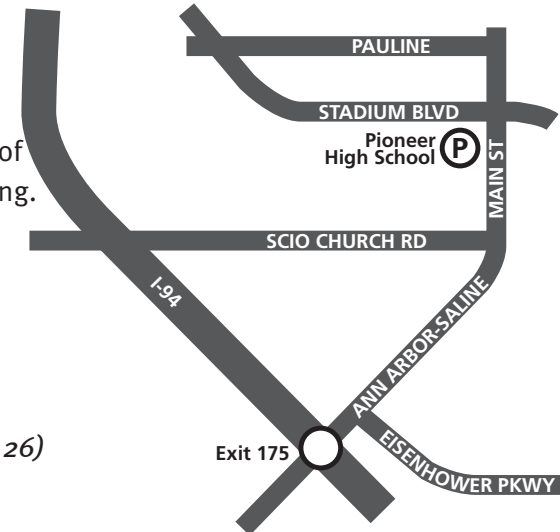

Routes

- 25 Ann Arbor–Saline Rd
- 29 Liberty (*Returns from downtown as Route 26*)
- 64 Geddes–E. Stadium

Park & Ride continued

Shared-Use Park & Ride Spaces

Designated areas are listed as follows:

Meijer—Carpenter Rd