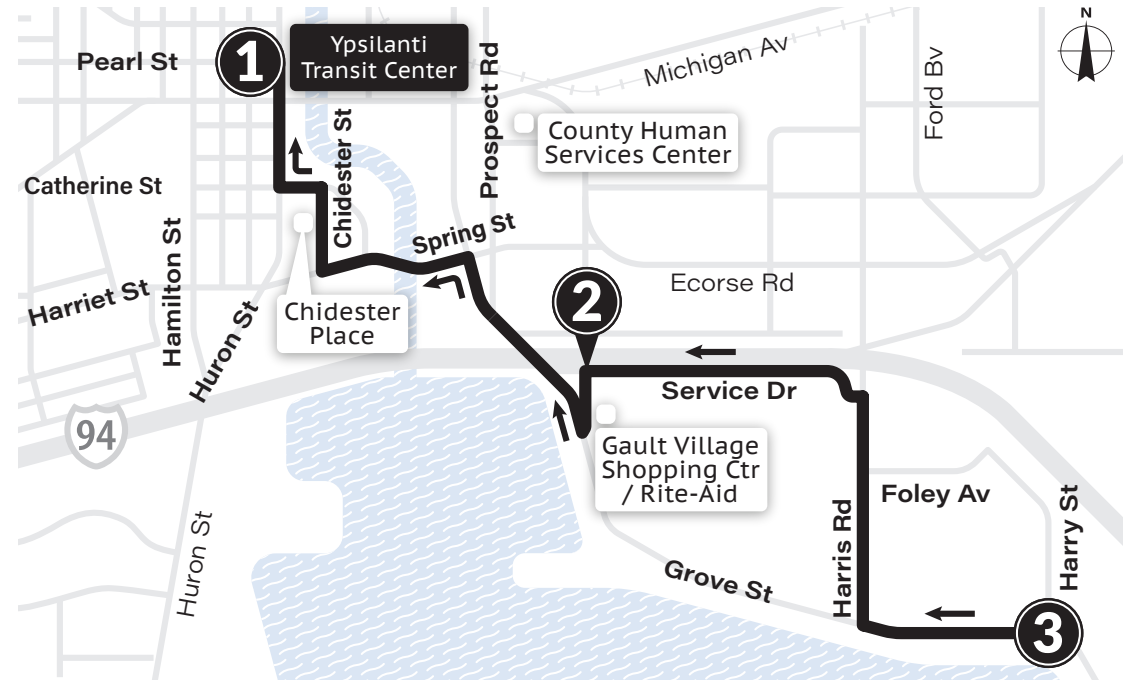

MONDAY-FRIDAY		
Harry & Grove ③	Gault Village ②	Ypsilanti Transit Center ①
6:45a	6:50a	6:57a
7:15a	7:20a	7:27a
7:45a	7:50a	7:57a
8:15a	8:20a	8:27a
8:45a	8:50a	8:57a
9:15a	9:20a	9:27a
9:45a	9:50a	9:57a
10:15a	10:20a	10:27a
10:45a	10:50a	10:57a
11:15a	11:20a	11:27a
11:45a	11:50a	11:57a
12:15p	12:20p	12:27p
12:45p	12:50p	12:57p
1:15p	1:20p	1:27p
1:45p	1:50p	1:57p
2:15p	2:20p	2:27p
2:45p	2:50p	2:57p
3:15p	3:20p	3:27p
3:45p	3:50p	3:57p
4:15p	4:20p	4:27p
4:45p	4:50p	4:57p
5:15p	5:20p	5:27p
5:45p	5:50p	5:57p
6:15p	6:20p	6:27p
7:15p	7:20p	7:27p
8:15p	8:20p	8:27p
9:15p	9:20p	9:27p
10:15p	10:20p	10:27p

SATURDAY		
Harry & Grove ③	Gault Village ②	Ypsilanti Transit Center ①
8:15a	8:20a	8:27a
9:15a	9:20a	9:27a
10:15a	10:20a	10:27a
11:15a	11:20a	11:27a
12:15p	12:20p	12:27p
1:15p	1:20p	1:27p
2:15p	2:20p	2:27p
3:15p	3:20p	3:27p
4:15p	4:20p	4:27p
5:15p	5:20p	5:27p
6:15p	6:20p	6:27p
7:15p	7:20p	7:27p
8:15p	8:20p	8:27p
9:15p	9:20p	9:27p

SUNDAY		
Harry & Grove ③	Gault Village ②	Ypsilanti Transit Center ①
9:15a	9:20a	9:27a
10:15a	10:20a	10:27a
11:15a	11:20a	11:27a
12:15p	12:20p	12:27p
1:15p	1:20p	1:27p
2:15p	2:20p	2:27p
3:15p	3:20p	3:27p
4:15p	4:20p	4:27p
5:15p	5:20p	5:27p
6:15p	6:20p	6:27p
7:15p	7:20p	7:27p