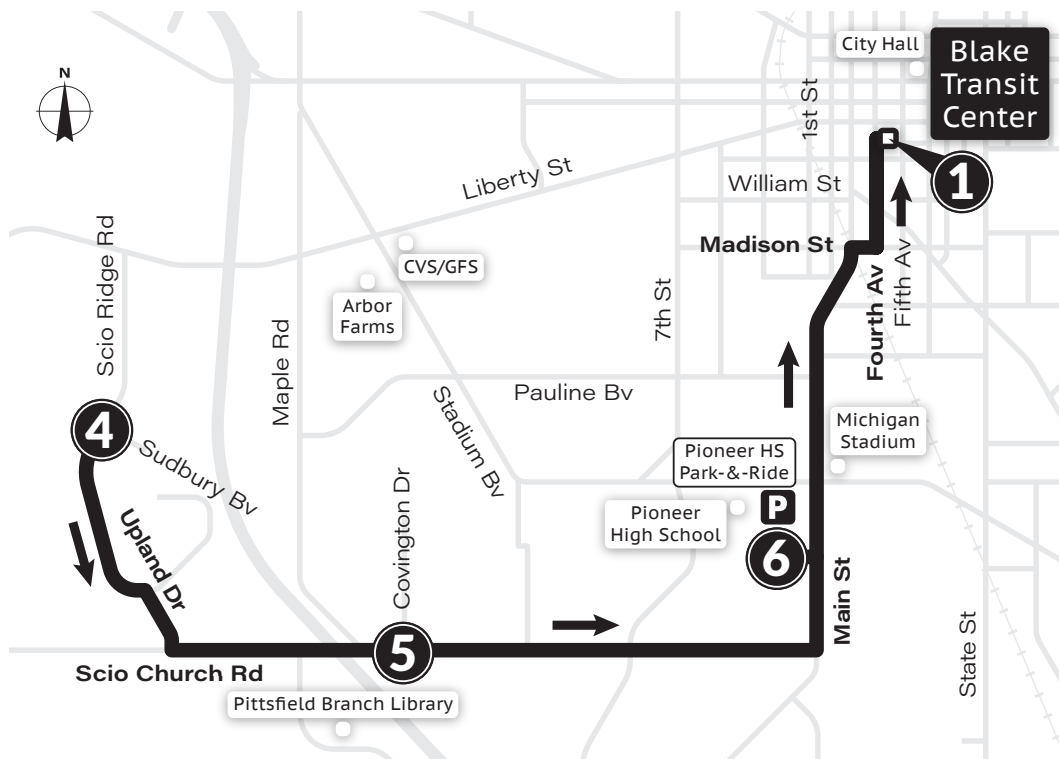

MONDAY-FRIDAY			
Scio Ridge & Sudbury	Scio Church & Covington	Pioneer High School Park-&-Ride	Blake Transit Center
4	5	6	1
6:26a	6:30a	6:33a	6:42a
6:56a	7:00a	7:03a	7:12a
7:26a	7:30a	7:33a	7:42a
7:56a	8:00a	8:03a	8:12a
8:26a	8:30a	8:33a	8:42a
8:56a	9:00a	9:03a	9:12a
9:26a	9:30a	9:33a	9:42a
9:56a	10:00a	10:03a	10:12a
10:26a	10:30a	10:33a	10:42a
10:56a	11:00a	11:03a	11:12a
11:56a	12:00p	12:03p	12:12p
12:56p	1:00p	1:03p	1:12p
1:56p	2:00p	2:03p	2:12p
2:56p	3:00p	3:03p	3:12p
3:56p	4:00p	4:03p	4:12p
4:26p	4:30p	4:33p	4:42p
4:56p	5:00p	5:03p	5:12p
5:26p	5:30p	5:33p	5:42p
5:56p	6:00p	6:03p	6:12p
6:26p	6:30p	6:33p	6:42p

SATURDAY			
Scio Ridge & Sudbury	Scio Church & Covington	Pioneer High School Park-&-Ride	Blake Transit Center
4	5	6	1
8:26a	8:30a	8:33a	8:42a
9:26a	9:30a	9:33a	9:42a
10:26a	10:30a	10:33a	10:42a
11:26a	11:30a	11:33a	11:42a
12:26p	12:30p	12:33p	12:42p
1:26p	1:30p	1:33p	1:42p
2:26p	2:30p	2:33p	2:42p
3:26p	3:30p	3:33p	3:42p
4:26p	4:30p	4:33p	4:42p
5:26p	5:30p	5:33p	5:42p
6:26p	6:30p	6:33p	6:42p
7:26p	7:30p	7:33p	7:42p
8:26p	8:30p	8:33p	8:42p
9:26p	9:30p	9:33p	9:42p
10:26p	10:30p	10:33p	10:42p

No Weekday Evening or Sunday Service

Traveling in the opposite direction?

See Route 26

MONDAY-FRIDAY			
Blake Transit Center	Liberty & Seventh	Liberty & Maple	Scio Ridge & Sudbury
1	2	3	4
6:45a	6:49a	6:53a	6:56a
7:15a	7:19a	7:23a	7:26a
7:45a	7:49a	7:53a	7:56a
8:15a	8:19a	8:23a	8:26a
8:45a	8:49a	8:53a	8:56a
9:15a	9:19a	9:23a	9:26a
9:45a	9:49a	9:53a	9:56a
10:15a	10:19a	10:23a	10:26a
10:45a	10:49a	10:53a	10:56a
11:45a	11:49a	11:53a	11:56a
12:45p	12:49p	12:53p	12:56p
1:45p	1:49p	1:53p	1:56p
2:45p	2:49p	2:53p	2:56p
3:45p	3:49p	3:53p	3:56p
4:15p	4:19p	4:23p	4:26p
4:45p	4:49p	4:53p	4:46p
5:15p	5:19p	5:23p	5:26p
5:45p	5:49p	5:53p	5:56p
6:15p	6:19p	6:23p	6:26p

SATURDAY			
Blake Transit Center	Liberty & Seventh	Liberty & Maple	Scio Ridge & Sudbury
1	2	3	4
8:15a	8:19a	8:23a	8:26a
9:15a	9:19a	9:23a	9:26a
10:15a	10:19a	10:23a	10:26a
11:15a	11:19a	11:23a	11:26a
12:15p	12:19p	12:23p	12:26p
1:15p	1:19p	1:23p	1:26p
2:15p	2:19p	2:23p	2:26p
3:15p	3:19p	3:23p	3:26p
4:15p	4:19p	4:23p	4:26p
5:15p	5:19p	5:23p	5:26p
6:15p	6:19p	6:23p	6:26p
7:15p	7:19p	7:23p	7:26p
8:15p	8:19p	8:23p	8:26p
9:15p	9:19p	9:23p	9:26p
10:15p	10:19p	10:23p	10:26p

No Weekday Evening or Sunday Service

Traveling in the opposite direction?

See Route 26