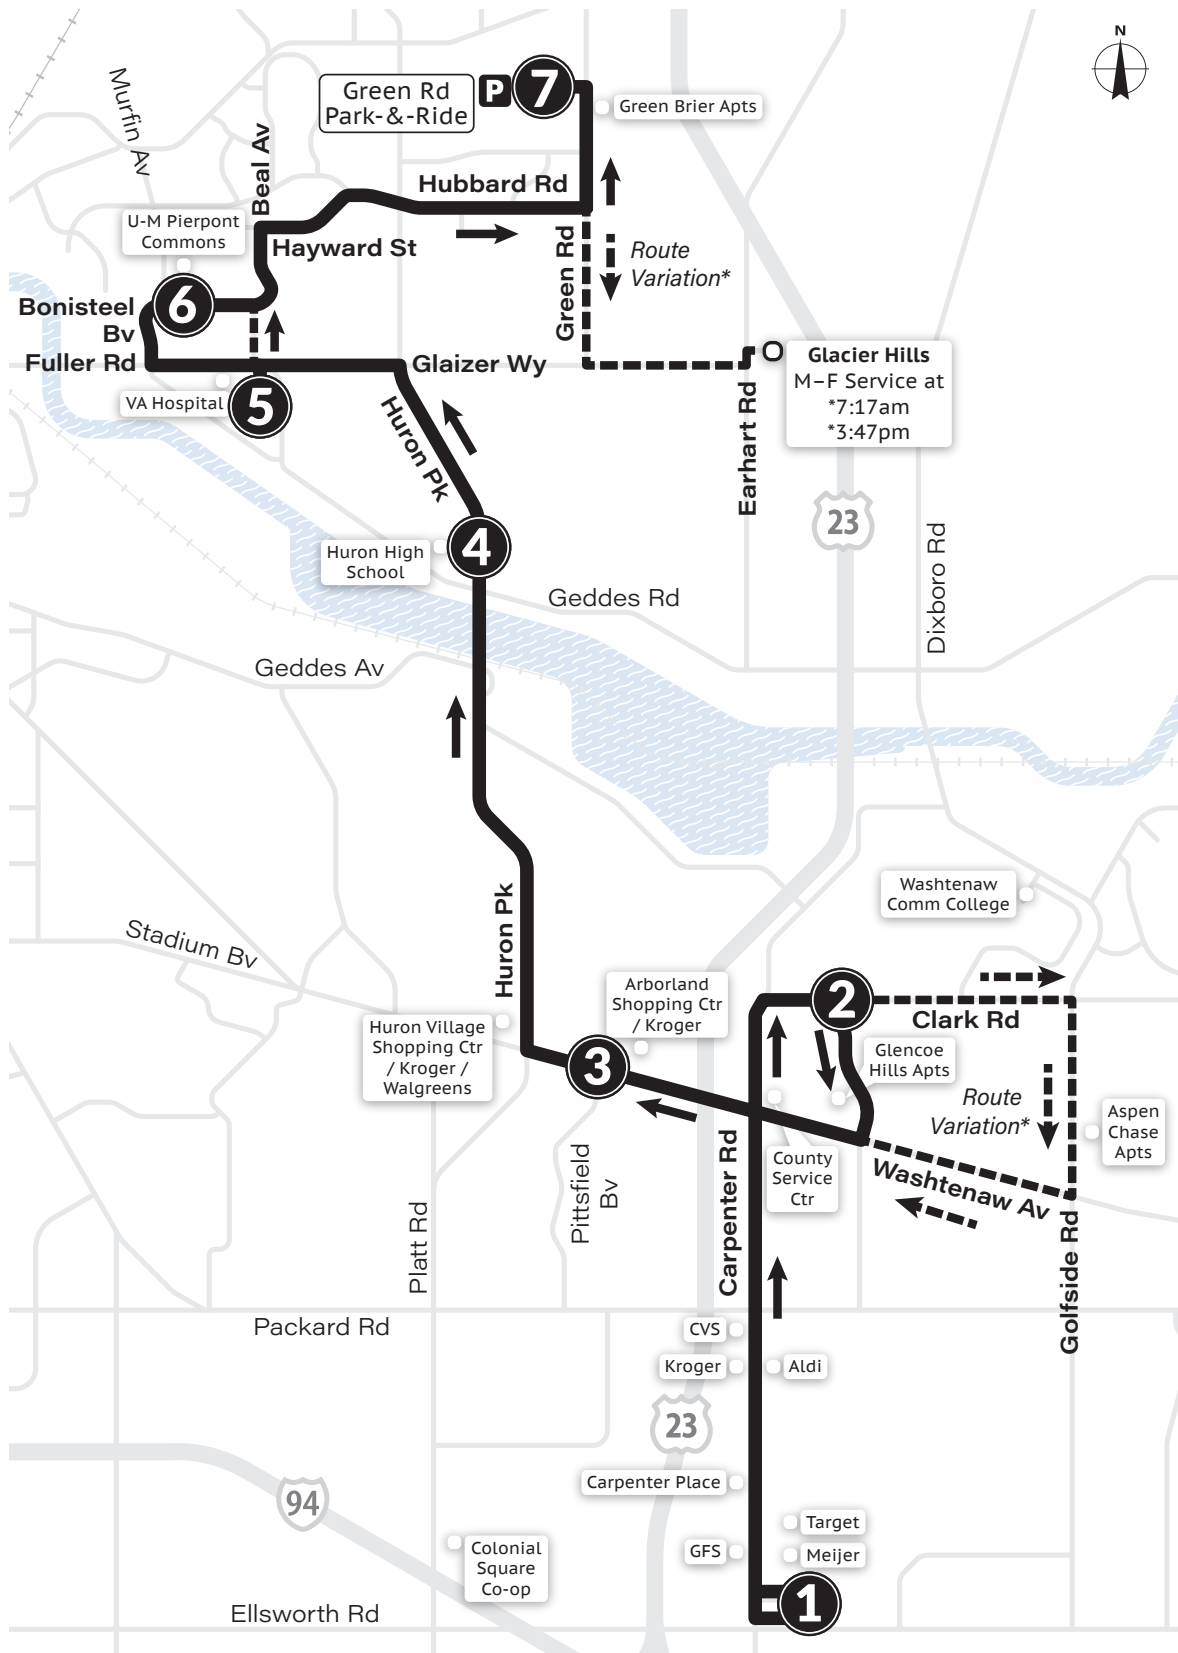

MONDAY-FRIDAY						
Meijer (Carpenter Rd)	Glencoe Hills & Clark	Huron Pkw & Washtenaw	Huron High School	VA Hospital	Pierpont Commons	Green Rd Park & Ride Lot
1	2	3	4	5	6	7
6:35a	6:41a	6:47a	6:53a	6:58a	7:04a	7:11a ◊
7:05a	7:11a	7:19a	7:25a	7:34a	7:40a	7:47a
7:35a*	—	7:51a	7:59a	8:04a	8:10a	8:17a
8:05a	8:11a	8:19a	8:25a	8:34a	8:40a	8:47a
8:35a	8:41a	8:49a	8:55a	9:04a	9:10a	9:17a
9:05a	9:11a	9:19a	9:25a	9:34a	9:40a	9:47a
9:35a	9:41a	9:49a	9:55a	10:04a	10:10a	10:17a
10:05a	10:11a	10:19a	10:25a	10:34a	10:40a	10:47a
10:35a	10:41a	10:49a	10:55a	11:04a	11:10a	11:17a
11:05a	11:11a	11:19a	11:25a	11:34a	11:40a	11:47a
11:35a	11:41a	11:49a	11:55a	12:04p	12:10p	12:17p
12:05p	12:11p	12:19p	12:25p	12:34p	12:40p	12:47p
12:35p	12:41p	12:49p	12:55p	1:04p	1:10p	1:17p
1:05p	1:11p	1:19p	1:25p	1:34p	1:40p	1:47p
1:35p	1:41p	1:49p	1:55p	2:04p	2:10p	2:17p
2:05p	2:11p	2:19p	2:25p	2:34p	2:40p	2:47p
2:35p	2:41p	2:49p	2:55p	3:04p	3:10p	3:17p
3:05p	3:11p	3:17p	3:23p	3:28p	3:34p	3:41p Δ
3:35p	3:41p	3:49p	3:55p	4:04p	4:10p	4:17p
4:05p	4:11p	4:19p	4:25p	4:34p	4:40p	4:47p
4:35p	4:41p	4:49p	4:55p	5:04p	5:10p	5:17p
5:05p	5:11p	5:19p	5:25p	5:34p	5:40p	5:47p
5:35p	5:41p	5:49p	5:55p	6:04p	6:10p	6:17p
6:05p	6:11p	6:19p	6:25p	6:34p	6:40p	6:47p
6:35p	6:41p	6:48p	6:55p	—	7:02p	—
7:35p	7:41p	7:48p	7:55p	—	8:02p	—
8:35p	8:41p	8:48p	8:55p	—	9:02p	—
9:35p	9:41p	9:48p	9:55p	—	10:02p	—
10:35p	10:41p	10:48p	10:55p	—	11:02p	—
11:35p	11:41p	11:48p	11:55p	—	12:02a	—
SATURDAY						
8:35a	8:41a	8:48a	8:55a	—	9:02a	—
9:35a	9:41a	9:48a	9:55a	—	10:02a	—
10:35a	10:41a	10:48a	10:55a	—	11:02a	—
11:35a	11:41a	11:48a	11:55a	—	12:02p	—
12:35p	12:41p	12:48p	12:55p	—	1:02p	—
1:35p	1:41p	1:48p	1:55p	—	2:02p	—
2:35p	2:41p	2:48p	2:55p	—	3:02p	—
3:35p	3:41p	3:48p	3:55p	—	4:02p	—
4:35p	4:41p	4:48p	4:55p	—	5:02p	—
5:35p	5:41p	5:48p	5:55p	—	6:02p	—
6:35p	6:41p	6:48p	6:55p	—	7:02p	—
7:35p	7:41p	7:48p	7:55p	—	8:02p	—
8:35p	8:41p	8:48p	8:55p	—	9:02p	—
9:35p	9:41p	9:48p	9:55p	—	10:02p	—
10:35p	10:41p	10:48p	10:55p	—	11:02p	—

No Sunday Service

*Trip serves Hogback Rd to Clark Rd to Golfside Rd to Washtenaw Ave before resuming regular routing.

◊ Trip ends at Glacier Hills at 7:17am.

Δ Trip ends at Glacier Hills at 3:47pm.