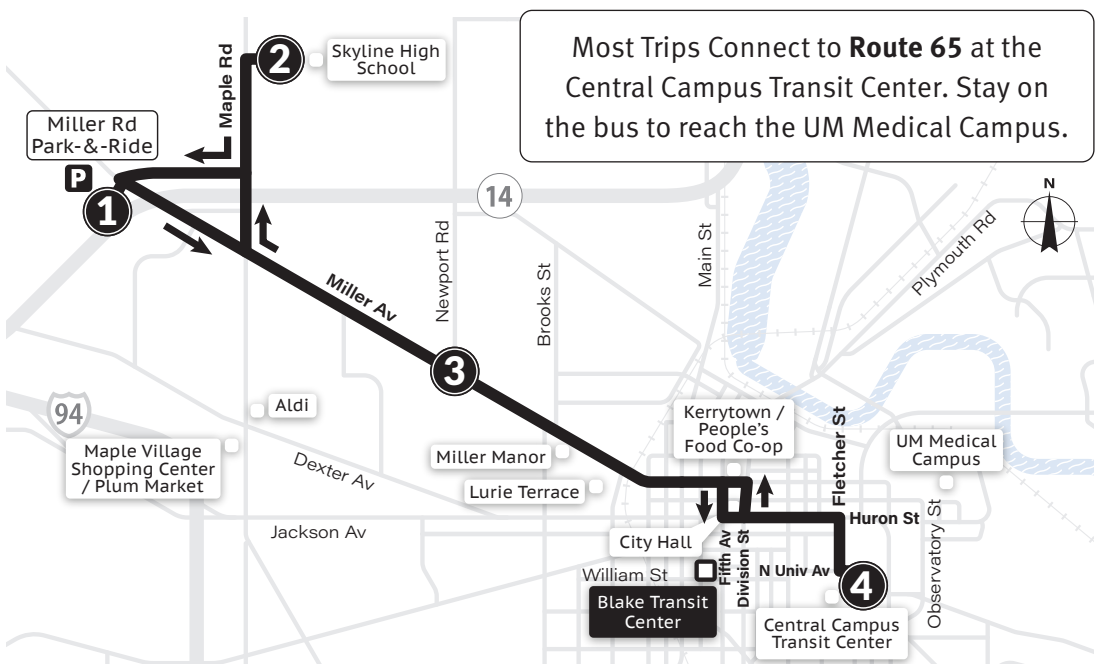

Most Trips Connect to **Route 65** at the Central Campus Transit Center. Stay on the bus to reach the UM Medical Campus.

To Central Campus Transit Center

MONDAY-FRIDAY		
Miller Rd Park-&-Ride Lot (1)	Miller & Newport (3)	Central Campus Transit Ctr (4)
6:15a	6:17a	6:35a*
6:45a	6:47a	7:05a
7:15a	7:17a	7:35a
7:45a	7:47a	8:05a
8:15a	8:17a	8:35a
8:45a	8:47a	9:05a
9:15a	9:17a	9:35a
9:45a	9:47a	10:05a
10:15a	10:17a	10:35a
10:45a	10:47a	11:05a
11:15a	11:17a	11:35a
11:45a	11:47a	12:05p
12:15p	12:17p	12:35p
12:45p	12:47p	1:05p
1:15p	1:17p	1:35p
1:45p	1:47p	2:05p
2:15p	2:17p	2:35p
2:45p	2:47p	3:05p
3:15p	3:17p	3:35p
3:45p	3:47p	4:05p
4:15p	4:17p	4:35p
4:45p	4:47p	5:05p
5:15p	5:17p	5:35p
5:45p	5:47p	6:05p
6:15p	6:17p	6:35p
6:45p	6:47p	7:05p

To Miller Rd Park & Ride Lot

MONDAY-FRIDAY			
Central Campus Transit Ctr (4)	Miller & Newport (3)	Skyline High School (2)	Miller Rd Park-&-Ride Lot (1)
6:52a*	6:59a	7:05a	7:12a
7:22a	7:29a	7:35a	7:42a
7:52a	7:59a	8:05a	8:12a
8:22a	8:29a	8:35a	8:42a
8:52a	8:59a	9:05a	9:12a
9:22a	9:29a	9:35a	9:42a
9:52a	9:59a	10:05a	10:12a
10:22a	10:29a	10:35a	10:42a
10:52a	10:59a	11:05a	11:12a
11:22a	11:29a	11:35a	11:42a
11:52a	11:59a	12:05p	12:12p
12:22p	12:29p	12:35p	12:42p
12:52p	12:59p	1:05p	1:12p
1:22p	1:29p	1:35p	1:42p
1:52p	1:59p	2:05p	2:12p
2:22p	2:29p	2:35p	2:42p
2:52p	2:59p	3:05p	3:12p
3:22p	3:29p	3:35p	3:42p
3:52p	3:59p	4:05p	4:12p
4:22p	4:29p	4:35p	4:42p
4:52p	4:59p	5:05p	5:12p
5:22p	5:29p	5:35p	5:42p
5:52p	5:59p	6:05p	6:12p
6:22p	6:29p	6:35p	6:42p
6:52p	6:59p	7:05p	7:12p

*Trip does NOT connect to Route 65.

No Saturday or Sunday Service

To Central Campus Transit Center