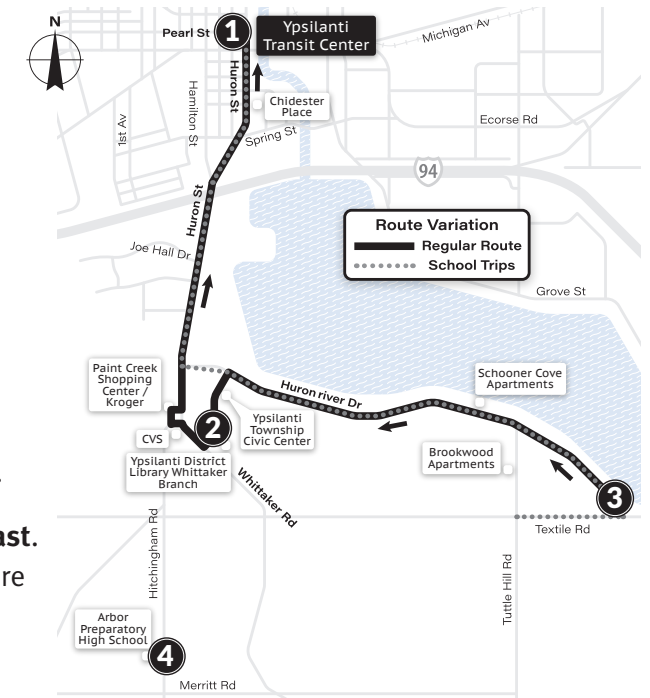

Weekday service to Arbor Prep HS on select trips. See schedule for details.

Service also provided via **FlexRide-East**. See the FlexRide Service page for more information.

MONDAY-FRIDAY			
Arbor Prep School ④	Huron River & Textile ③	Ypsilanti District Library ②	Ypsilanti Transit Center ①
—	6:19a	6:27a	6:42a
—	6:49a	6:57a	7:12a
7:22a	7:29a*	—	7:42a
7:52a	7:59a*	—	8:12a
—	8:19a	8:27a	8:42a
—	8:49a	8:57a	9:12a
—	9:19a	9:27a	9:42a
—	9:49a	9:57a	10:12a
—	10:19a	10:27a	10:42a
—	10:49a	10:57a	11:12a
—	11:19a	11:27a	11:42a
—	11:49a	11:57a	12:12p
—	12:19p	12:27p	12:42p
—	12:49p	12:57p	1:12p
—	1:19p	1:27p	1:42p
—	1:49p	1:57p	2:12p
—	2:19p	2:27p	2:42p
—	2:49p	2:57p	3:12p
3:22p	3:29p*	—	3:42p
—	3:49p	3:57p	4:12p
4:22p	4:29p*	—	4:42p
—	4:49p	4:57p	5:12p
—	5:19p	5:27p	5:42p
—	5:49p	5:57p	6:12p
—	6:19p	6:27p	6:42p
—	6:49p	6:57p	7:12p
—	7:19p	7:27p	7:42p
—	8:19p	8:27p	8:42p
—	9:19p	9:27p	9:42p
—	10:19p	10:27p	10:42p

SATURDAY		
Huron River & Textile ③	Ypsilanti District Library ②	Ypsilanti Transit Center ①
8:19a	8:27a	8:42a
9:19a	9:27a	9:42a
10:19a	10:27a	10:42a
11:19a	11:27a	11:42a
12:19p	12:27p	12:42p
1:19p	1:27p	1:42p
2:19p	2:27p	2:42p
3:19p	3:27p	3:42p
4:19p	4:27p	4:42p
5:19p	5:27p	5:42p
6:19p	6:27p	6:42p
7:19p	7:27p	7:42p
8:19p	8:27p	8:42p
9:19p	9:27p	9:42p
10:19p	10:27p	10:42p
SUNDAY		
9:19a	9:27a	9:42a
10:19a	10:27a	10:42a
11:19a	11:27a	11:42a
12:19p	12:27p	12:42p
1:19p	1:27p	1:42p
2:19p	2:27p	2:42p
3:19p	3:27p	3:42p
4:19p	4:27p	4:42p
5:19p	5:27p	5:42p
6:19p	6:27p	6:42p
7:19p	7:27p	7:42p