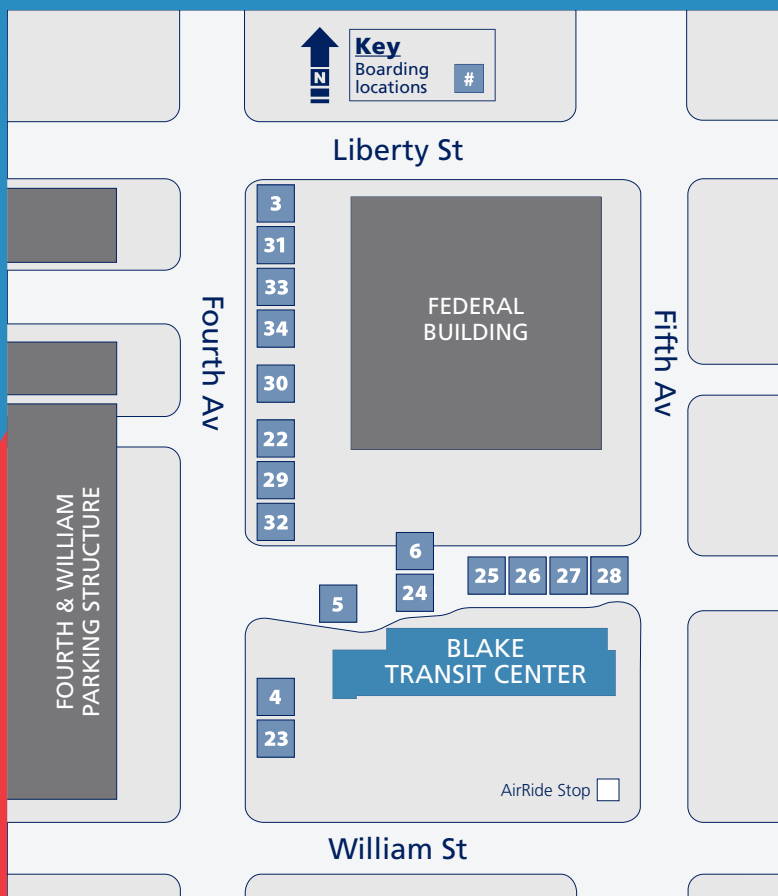

Blake Transit Center

328 S Fifth Ave, Ann Arbor

Ypsilanti Transit Center

220 Pearl St, Ypsilanti

Reading Maps & Schedules

Route Number & Route Name

ROUTE 5 Packard // To Ypsilanti Transit Center / Meijer (Carpenter Rd)