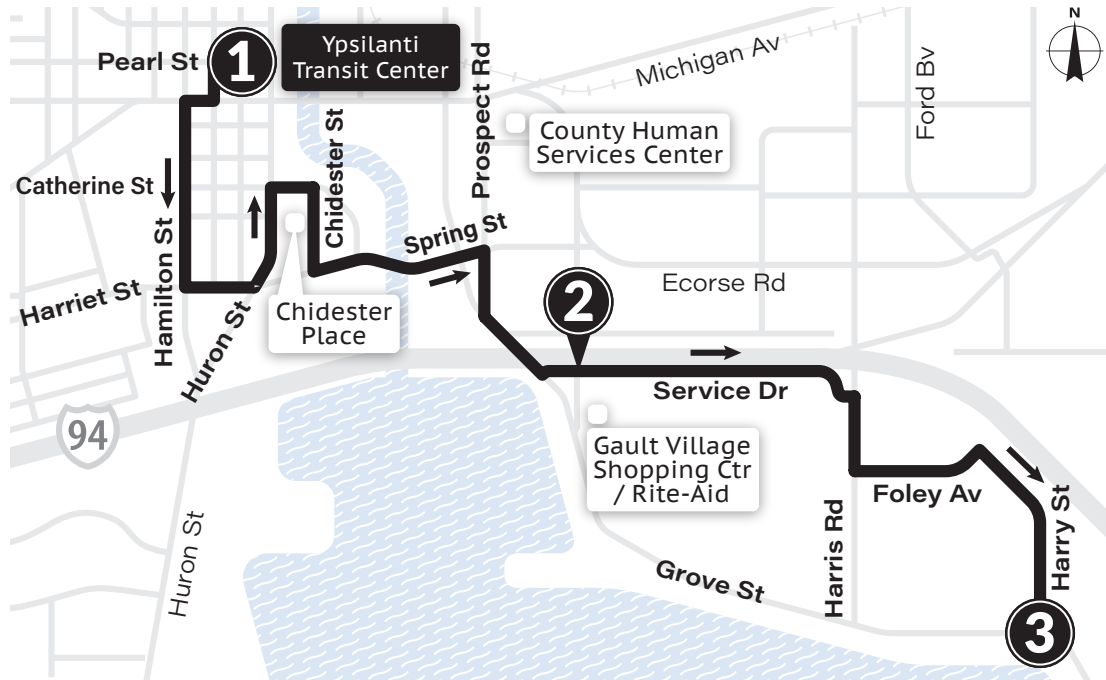

MONDAY-FRIDAY		
Ypsilanti Transit Center ①	Gault Village ②	Harry & Grove ③
6:30a	6:38a	6:45a
7:00a	7:08a	7:15a
7:30a	7:38a	7:45a
8:00a	8:08a	8:15a
8:30a	8:38a	8:45a
9:00a	9:08a	9:15a
9:30a	9:38a	9:45a
10:00a	10:08a	10:15a
10:30a	10:38a	10:45a
11:00a	11:08a	11:15a
11:30a	11:38a	11:45a
12:00p	12:08p	12:15p
12:30p	12:38p	12:45p
1:00p	1:08p	1:15p
1:30p	1:38p	1:45p
2:00p	2:08p	2:15p
2:30p	2:38p	2:45p
3:00p	3:08p	3:15p
3:30p	3:38p	3:45p
4:00p	4:08p	4:15p
4:30p	4:38p	4:45p
5:00p	5:08p	5:15p
5:30p	5:38p	5:45p
6:00p	6:08p	6:15p
7:00p	7:08p	7:15p
8:00p	8:08p	8:15p
9:00p	9:08p	9:15p
10:00p	10:08p	10:15p

SATURDAY		
Ypsilanti Transit Center ①	Gault Village ②	Harry & Grove ③
8:00a	8:08a	8:15a
9:00a	9:08a	9:15a
10:00a	10:08a	10:15a
11:00a	11:08a	11:15a
12:00p	12:08p	12:15p
1:00p	1:08p	1:15p
2:00p	2:08p	2:15p
3:00p	3:08p	3:15p
4:00p	4:08p	4:15p
5:00p	5:08p	5:15p
6:00p	6:08p	6:15p
7:00p	7:08p	7:15p
8:00p	8:08p	8:15p
9:00p	9:08p	9:15p

SUNDAY		
Ypsilanti Transit Center ①	Gault Village ②	Harry & Grove ③
9:00a	9:08a	9:15a
10:00a	10:08a	10:15a
11:00a	11:08a	11:15a
12:00p	12:08p	12:15p
1:00p	1:08p	1:15p
2:00p	2:08p	2:15p
3:00p	3:08p	3:15p
4:00p	4:08p	4:15p
5:00p	5:08p	5:15p
6:00p	6:08p	6:15p
7:00p	7:08p	7:15p