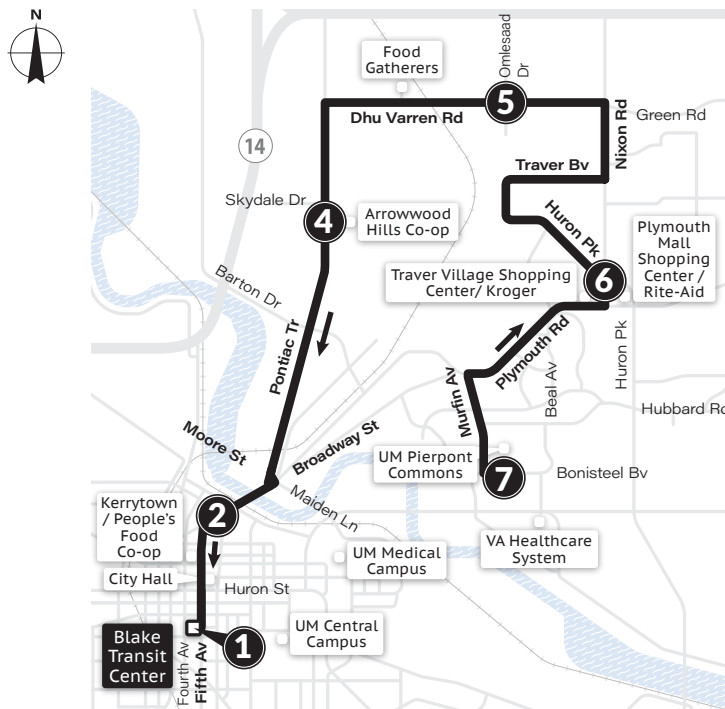

MONDAY-FRIDAY

Pierpont Commons 7	Plymouth Mall 6	Dhu Varren & Omlesaad 5	Arrowwood Hills 4	Beakes & Summit 2	Blake Transit Center 1
6:07a	6:14a	6:24a	6:29a	6:34a	6:42a
6:37a	6:44a	6:54a	6:59a	7:04a	7:12a
7:07a	7:14a	7:24a	7:29a	7:34a	7:42a
7:37a	7:44a	7:54a	7:59a	8:04a	8:12a
8:07a	8:14a	8:24a	8:29a	8:34a	8:42a
8:37a	8:44a	8:54a	8:59a	9:04a	9:12a
9:07a	9:14a	9:24a	9:29a	9:34a	9:42a
9:37a	9:44a	9:54a	9:59a	10:04a	10:12a
10:00a	10:06a	10:13a	10:17a	10:21a	10:27a
10:30a	10:36a	10:43a	10:47a	10:51a	10:57a
11:00a	11:06a	11:13a	11:17a	11:21a	11:27a
11:30a	11:36a	11:43a	11:47a	11:51a	11:57a
12:00p	12:06p	12:13p	12:17p	12:21p	12:27p
12:30p	12:36p	12:43p	12:47p	12:51p	12:57p
1:00p	1:06p	1:13p	1:17p	1:21p	1:27p
1:30p	1:36p	1:43p	1:47p	1:51p	1:57p
2:00p	2:06p	2:13p	2:17p	2:21p	2:27p
2:37p	2:44p	2:54p	2:59p	3:04p	3:12p
3:07p	3:14p	3:24p	3:29p	3:34p	3:42p
3:37p	3:44p	3:54p	3:59p	4:04p	4:12p
4:07p	4:14p	4:24p	4:29p	4:34p	4:42p
4:37p	4:44p	4:54p	4:59p	5:04p	5:12p
5:07p	5:14p	5:24p	5:29p	5:34p	5:42p
5:37p	5:44p	5:54p	5:59p	6:04p	6:12p
6:07p	6:14p	6:24p	6:29p	6:34p	6:42p
6:37p	6:44p	6:54p	6:59p	7:04p	7:12p
7:37p	7:44p	7:54p	7:59p	8:04p	8:12p
8:30p	8:36p	8:43p	8:47p	8:51p	8:57p
9:30p	9:36p	9:43p	9:47p	9:51p	9:57p
10:30p	10:36p	10:43p	10:47p	10:51p	10:57p

SATURDAY

Pierpont Commons 7	Plymouth Mall 6	Dhu Varren & Omlesaad 5	Arrowwood Hills 4	Beakes & Summit 2	Blake Transit Center 1
7:30a	7:36a	7:43a	7:47a	7:51a	7:57a
8:30a	8:36a	8:43a	8:47a	8:51a	8:57a
9:30a	9:36a	9:43a	9:47a	9:51a	9:57a
10:30a	10:36a	10:43a	10:47a	10:51a	10:57a
11:30a	11:36a	11:43a	11:47a	11:51a	11:57a
12:30p	12:36p	12:43p	12:47p	12:51p	12:57p
1:30p	1:36p	1:43p	1:47p	1:51p	1:57p
2:30p	2:36p	2:43p	2:47p	2:51p	2:57p
3:30p	3:36p	3:43p	3:47p	3:51p	3:57p
4:30p	4:36p	4:43p	4:47p	4:51p	4:57p
5:30p	5:36p	5:43p	5:47p	5:51p	5:57p
6:30p	6:36p	6:43p	6:47p	6:51p	6:57p
7:30p	7:36p	7:43p	7:47p	7:51p	7:57p
8:30p	8:36p	8:43p	8:47p	8:51p	8:57p
9:30p	9:36p	9:43p	9:47p	9:51p	9:57p

SUNDAY

Pierpont Commons 7	Plymouth Mall 6	Dhu Varren & Omlesaad 5	Arrowwood Hills 4	Beakes & Summit 2	Blake Transit Center 1
8:30a	8:36a	8:43a	8:47a	8:51a	8:57a
9:30a	9:36a	9:43a	9:47a	9:51a	9:57a
10:30a	10:36a	10:43a	10:47a	10:51a	10:57a
11:30a	11:36a	11:43a	11:47a	11:51a	11:57a
12:30p	12:36p	12:43p	12:47p	12:51p	12:57p
1:30p	1:36p	1:43p	1:47p	1:51p	1:57p
2:30p	2:36p	2:43p	2:47p	2:51p	2:57p
3:30p	3:36p	3:43p	3:47p	3:51p	3:57p
4:30p	4:36p	4:43p	4:47p	4:51p	4:57p
5:30p	5:36p	5:43p	5:47p	5:51p	5:57p
6:30p	6:36p	6:43p	6:47p	6:51p	6:57p