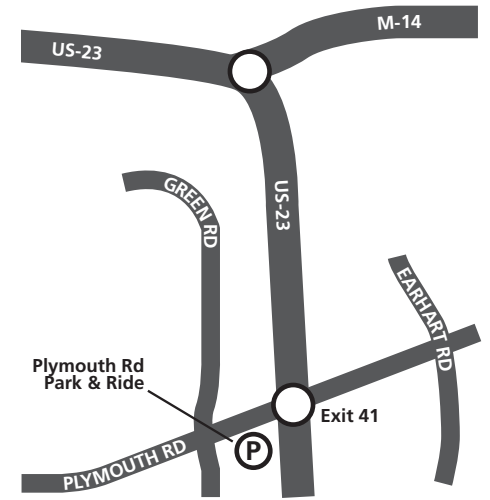

North-East Shuttle (East Medical Campus Connection), provided by the University of Michigan, boards here.

Miller Road Lot

2901 Miller Rd
Ann Arbor, MI 48103

Located in the M-14/Miller Rd interchange (exit 2).

Routes

- 34 Maple–Dexter (*weekday peak times only*)
- 61 U-M–Miller (*weekdays only*)

Plymouth Road/US-23 Lot

3700 Plymouth Rd
Ann Arbor, MI 48105

Located at the Plymouth Road/US-23 interchange (exit 41).

Routes

- 23 Plymouth (*no evening or weekend service*)

North-East Shuttle (East Medical Campus Connection), provided by the University of Michigan, boards here.

State Street Commuter Lot

2600 S. State
Ann Arbor, MI 48104