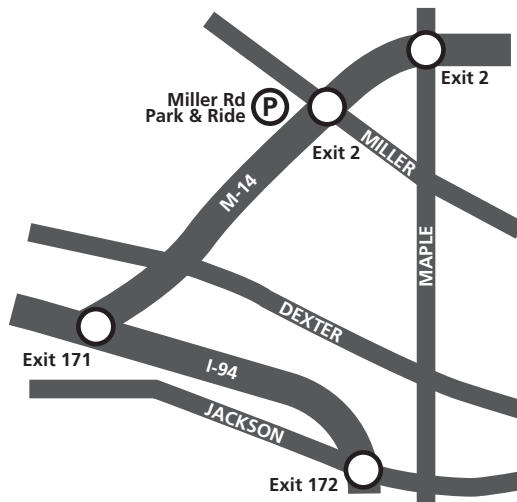

North-East Shuttle (East Medical Campus Connection), provided by the University of Michigan, boards here.

Miller Road Lot

2901 Miller Rd
Ann Arbor, MI 48103

Located in the M-14/Miller Rd interchange (exit 2).

Routes

- 34 Maple–Dexter (*weekday peak times only*)
- 61 U-M–Miller (*weekdays only*)

Plymouth Road/US-23 Lot

3700 Plymouth Rd
Ann Arbor, MI 48105

Located at the Plymouth Road/US-23 interchange (exit 41).