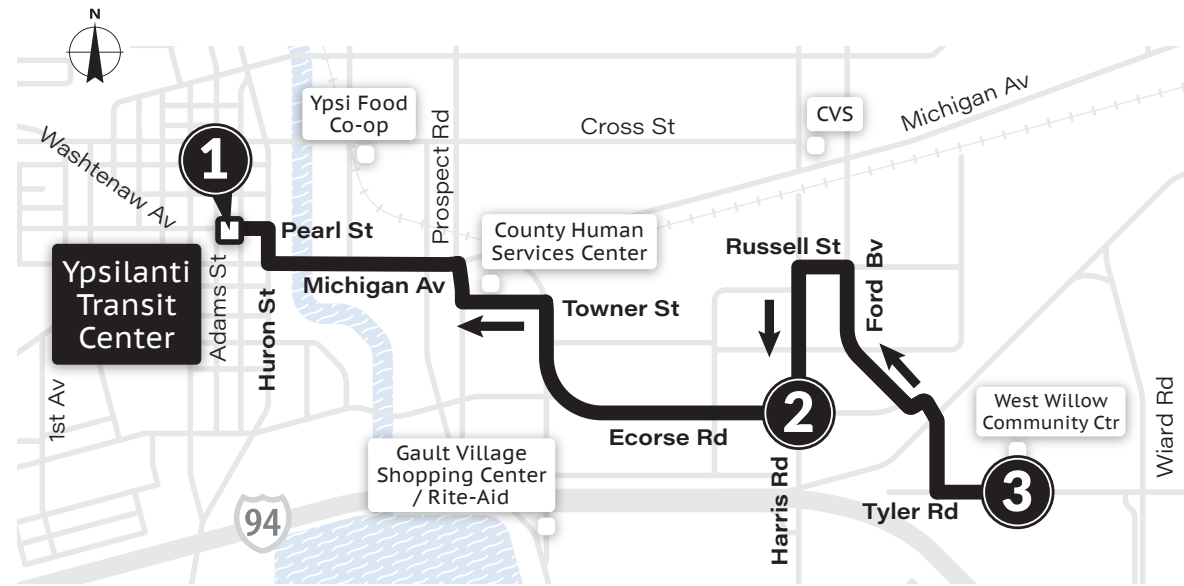

MONDAY-FRIDAY		
Ypsilanti Transit Center ①	Ecorse & Harris ②	West Willow Park ③
6:15a	6:21a	6:27a
6:45a	6:51a	6:57a
7:15a	7:21a	7:27a
7:45a	7:51a	7:57a
8:15a	8:21a	8:27a
8:45a	8:51a	8:57a
9:15a	9:21a	9:27a
9:45a	9:51a	9:57a
10:15a	10:21a	10:27a
10:45a	10:51a	10:57a
11:15a	11:21a	11:27a
11:45a	11:51a	11:57a
12:15p	12:21p	12:27p
12:45p	12:51p	12:57p
1:15p	1:21p	1:27p
1:45p	1:51p	1:57p
2:15p	2:21p	2:27p
2:45p	2:51p	2:57p
3:15p	3:21p	3:27p
3:45p	3:51p	3:57p
4:15p	4:21p	4:27p
4:45p	4:51p	4:57p
5:15p	5:21p	5:27p
5:45p	5:51p	5:57p
6:15p	6:21p	6:27p
6:45p	6:51p	6:57p
7:45p	7:51p	7:57p
8:45p	8:51p	8:57p
9:45p	9:51p	9:57p
10:45p	10:51p	10:57p

SATURDAY		
Ypsilanti Transit Center ①	Ecorse & Harris ②	West Willow Park ③
7:45a	7:51a	7:57a
8:45a	8:51a	8:57a
9:45a	9:51a	9:57a
10:45a	10:51a	10:57a
11:45a	11:51a	11:57a
12:45p	12:51p	12:57p
1:45p	1:51p	1:57p
2:45p	2:51p	2:57p
3:45p	3:51p	3:57p
4:45p	4:51p	4:57p
5:45p	5:51p	5:57p
6:45p	6:51p	6:57p
7:45p	7:51p	7:57p
8:45p	8:51p	8:57p
9:45p	9:51p	9:57p
SUNDAY		
8:45a	8:51a	8:57a
9:45a	9:51a	9:57a
10:45a	10:51a	10:57a
11:45a	11:51a	11:57a
12:45p	12:51p	12:57p
1:45p	1:51p	1:57p
2:45p	2:51p	2:57p
3:45p	3:51p	3:57p
4:45p	4:51p	4:57p
5:45p	5:51p	5:57p
6:45p	6:51p	6:57p

MONDAY-FRIDAY		
West Willow Park ③	Ecorse & Harris ②	Ypsilanti Transit Center ①
6:27a	6:33a	6:42a
6:57a	7:03a	7:12a
7:27a	7:33a	7:42a
7:57a	8:03a	8:12a
8:27a	8:33a	8:42a
8:57a	9:03a	9:12a
9:27a	9:33a	9:42a
9:57a	10:03a	10:12a
10:27a	10:33a	10:42a
10:57a	11:03a	11:12a
11:27a	11:33a	11:42a
11:57a	12:03p	12:12p
12:27p	12:33p	12:42p
12:57p	1:03p	1:12p
1:27p	1:33p	1:42p
1:57p	2:03p	2:12p
2:27p	2:33p	2:42p
2:57p	3:03p	3:12p
3:27p	3:33p	3:42p
3:57p	4:03p	4:12p
4:27p	4:33p	4:42p
4:57p	5:03p	5:12p
5:27p	5:33p	5:42p
5:57p	6:03p	6:12p
6:27p	6:33p	6:42p
6:57p	7:03p	7:12p
7:57p	8:03p	8:12p
8:57p	9:03p	9:12p
9:57p	10:03p	10:12p

SATURDAY		
West Willow Park ③	Ecorse & Harris ②	Ypsilanti Transit Center ①
7:57a	8:03a	8:12a
8:57a	9:03a	9:12a
9:57a	10:03a	10:12a
10:57a	11:03a	11:12a
11:57a	12:03p	12:12p
12:57p	1:03p	1:12p
1:57p	2:03p	2:12p
2:57p	3:03p	3:12p
3:57p	4:03p	4:12p
4:57p	5:03p	5:12p
5:57p	6:03p	6:12p
6:57p	7:03p	7:12p
7:57p	8:03p	8:12p
8:57p	9:03p	9:12p
9:57p	10:03p	10:12p
SUNDAY		
8:57a	9:03a	9:12a
9:57a	10:03a	10:12a
10:57a	11:03a	11:12a
11:57a	12:03p	12:12p
12:57p	1:03p	1:12p
1:57p	2:03p	2:12p
2:57p	3:03p	3:12p
3:57p	4:03p	4:12p
4:57p	5:03p	5:12p
5:57p	6:03p	6:12p
6:57p	7:03p	7:12p