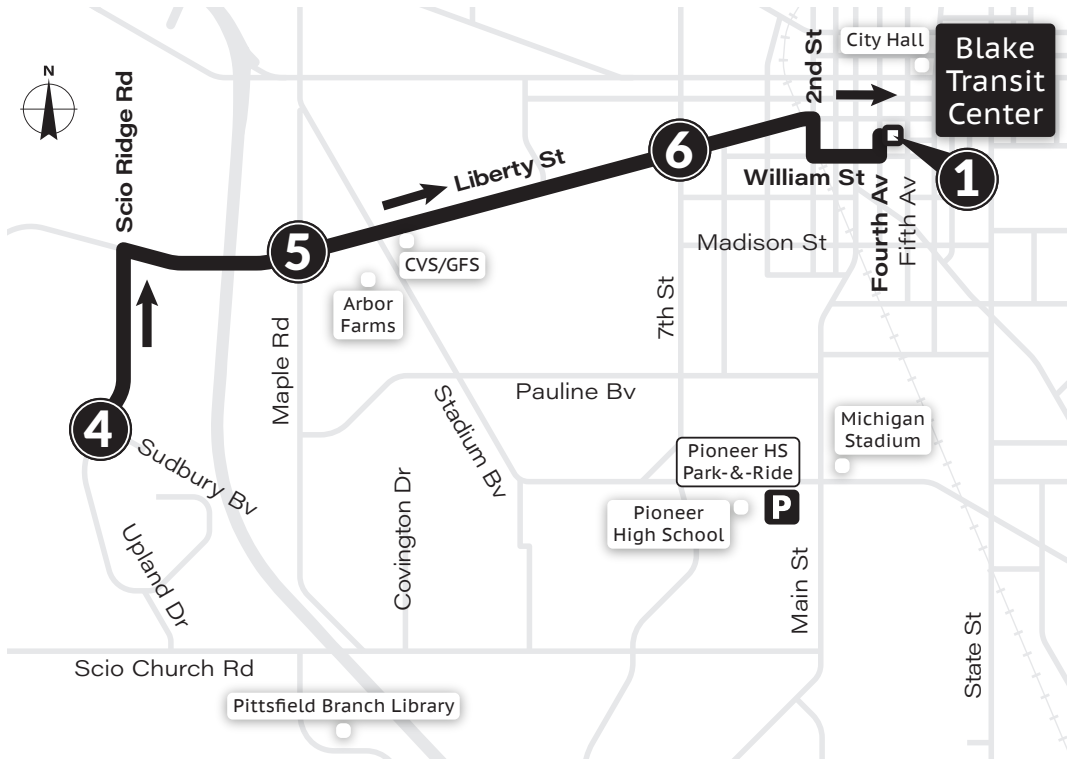

MONDAY-FRIDAY			
Scio Ridge & Sudbury (4)	Liberty & Maple (5)	Liberty & Seventh (6)	Blake Transit Center (1)
6:28a	6:31a	6:34a	6:42a
6:58a	7:01a	7:04a	7:12a
7:28a	7:31a	7:34a	7:42a
7:58a	8:01a	8:04a	8:12a
8:28a	8:31a	8:34a	8:42a
8:58a	9:01a	9:04a	9:12a
9:28a	9:31a	9:34a	9:42a
9:58a	10:01a	10:04a	10:12a
10:28a	10:31a	10:34a	10:42a
11:28a	11:31a	11:34a	11:42a
12:28p	12:31p	12:34p	12:42p
1:28p	1:31p	1:34p	1:42p
2:28p	2:31p	2:34p	2:42p
3:28p	3:31p	3:34p	3:42p
3:58p	4:01p	4:04p	4:12p
4:28p	4:31p	4:34p	4:42p
4:58p	5:01p	5:04p	5:12p
5:28p	5:31p	5:34p	5:42p
6:58p	6:01p	6:04p	6:12p
6:28p	6:31p	6:34p	6:42p
6:58p	7:01p	7:04p	7:12p
7:58p	8:01p	8:04p	8:12p
8:58p	9:01p	9:04p	9:12p
9:58p	10:01p	10:04p	10:12p
10:58p	11:01p	11:04p	11:12p

SATURDAY			
Scio Ridge & Sudbury (4)	Liberty & Maple (5)	Liberty & Seventh (6)	Blake Transit Center (1)
7:58a	8:01a	8:04a	8:12a
8:58a	9:01a	9:04a	9:12a
9:58a	10:01a	10:04a	10:12a
10:58a	11:01a	11:04a	11:12a
11:58a	12:01p	12:04p	12:12p
12:58p	1:01p	1:04p	1:12p
1:58p	2:01p	2:04p	2:12p
2:58p	3:01p	3:04p	3:12p
3:58p	4:01p	4:04p	4:12p
4:58p	5:01p	5:04p	5:12p
5:58p	6:01p	6:04p	6:12p
6:58p	7:01p	7:04p	7:12p
7:58p	8:01p	8:04p	8:12p
8:58p	9:01p	9:04p	9:12p
9:58p	10:01p	10:04p	10:12p

SUNDAY			
Scio Ridge & Sudbury (4)	Liberty & Maple (5)	Liberty & Seventh (6)	Blake Transit Center (1)
8:58a	9:01a	9:04a	9:12a
9:58a	10:01a	10:04a	10:12a
10:58a	11:01a	11:04a	11:12a
11:58a	12:01p	12:04p	12:12p
12:58p	1:01p	1:04p	1:12p
1:58p	2:01p	2:04p	2:12p
2:58p	3:01p	3:04p	3:12p
3:58p	4:01p	4:04p	4:12p
4:58p	5:01p	5:04p	5:12p
5:58p	6:01p	6:04p	6:12p

MONDAY-FRIDAY			
Blake Transit Center (1)	Pioneer High School Park-&-Ride (2)	Scio Church & Covington (3)	Scio Ridge & Sudbury (4)
6:45a	6:51a	6:54a	6:58a
7:15a	7:21a	7:24a	7:28a
7:45a	7:51a	7:54a	7:58a
8:15a	8:21a	8:24a	8:28a
8:45a	8:51a	8:54a	8:58a
9:15a	9:21a	9:24a	9:28a
9:45a	9:51a	9:54a	9:58a
10:15a	10:21a	10:24a	10:28a
11:15a	11:21a	11:24a	11:28a
12:15p	12:21p	12:24p	12:28p
1:15p	1:21p	1:24p	1:28p
2:15p	2:21p	2:24p	2:28p
3:15p	3:21p	3:24p	3:28p
3:45p	3:51p	3:54p	3:58p
4:15p	4:21p	4:24p	4:28p
4:45p	4:51p	4:54p	4:58p
5:15p	5:21p	5:24p	5:28p
5:45p	5:51p	5:54p	5:58p
6:15p	6:21p	6:24p	6:28p
6:45p	6:51p	6:54p	6:58p
7:45p	7:51p	7:54p	7:58p
8:45p	8:51p	8:54p	8:58p
9:45p	9:51p	9:54p	9:58p
10:45p	10:51p	10:54p	10:58p

SATURDAY			
Blake Transit Center (1)	Pioneer High School Park-&-Ride (2)	Scio Church & Covington (3)	Scio Ridge & Sudbury (4)
7:45a	7:51a	7:54a	7:58a
8:45a	8:51a	8:54a	8:58a
9:45a	9:51a	9:54a	9:58a
10:45a	10:51a	10:54a	10:58a
11:45a	11:51a	11:54a	11:58a
12:45p	12:51p	12:54p	12:58p
1:45p	1:51p	1:54p	1:58p
2:45p	2:51p	2:54p	2:58p
3:45p	3:51p	3:54p	3:58p
4:45p	4:51p	4:54p	4:58p
5:45p	5:51p	5:54p	5:58p
6:45p	6:51p	6:54p	6:58p
7:45p	7:51p	7:54p	7:58p
8:45p	8:51p	8:54p	8:58p
9:45p	9:51p	9:54p	9:58p