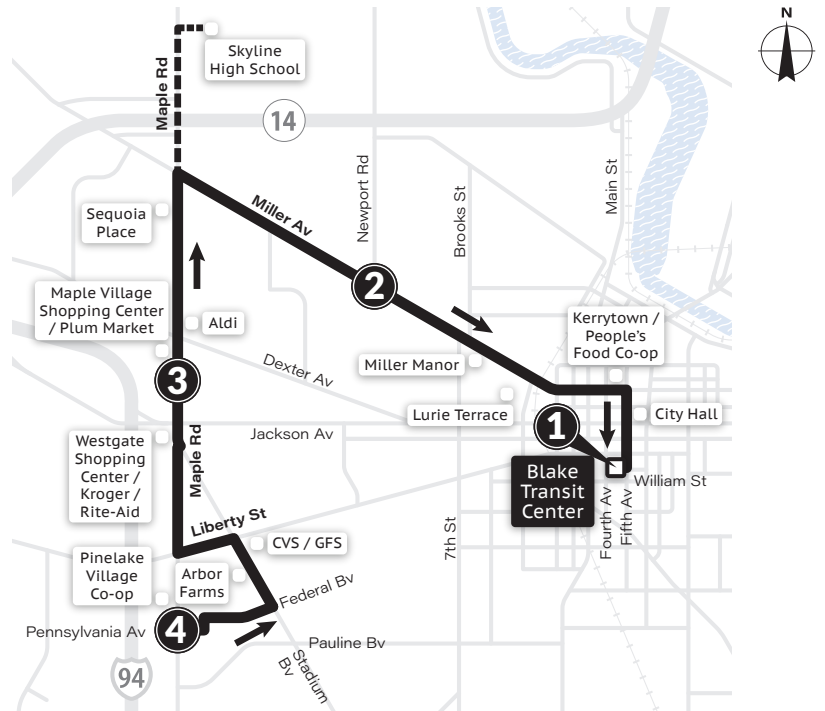

MONDAY-FRIDAY

4	3	2	1
Pennsylvania & Maple	Maple Village	Miller & Newport	Blake Transit Center
6:12a	6:19a	6:23a	6:42a
6:42a	6:49a	6:53a	7:12a
7:12a	7:18a*	7:28a	7:42a
7:42a	7:48a*	7:58a	8:12a
8:12a	8:19a	8:23a	8:42a
8:42a	8:49a	8:53a	9:12a
9:12a	9:19a	9:23a	9:42a
9:42a	9:49a	9:53a	10:12a
10:12a	10:19a	10:23a	10:42a
10:42a	10:49a	10:53a	11:12a
11:12a	11:19a	11:23a	11:42a
11:42a	11:49a	11:53a	12:12p
12:12p	12:19p	12:23p	12:42p
12:42p	12:49p	12:53p	1:12p
1:12p	1:19p	1:23p	1:42p
1:42p	1:49p	1:53p	2:12p
2:12p	2:19p	2:23p	2:42p
2:42p	2:48p*	2:58p	3:12p
3:12p	3:18p*	3:28p	3:42p
3:42p	3:49p	3:53p	4:12p
4:12p	4:19p	4:23p	4:42p
4:42p	4:49p	4:53p	5:12p
5:12p	5:19p	5:23p	5:42p
5:42p	5:49p	5:53p	6:12p
6:12p	6:19p	6:23p	6:42p
6:42p	6:49p	6:53p	7:12p
7:42p	7:49p	7:53p	8:12p
8:42p	8:49p	8:53p	9:12p
9:42p	9:49p	9:53p	10:12p
10:42p	10:49p	10:53p	11:12p

SATURDAY & SUNDAY

4	3	2	1
Pennsylvania & Maple	Maple Village	Miller & Newport	Blake Transit Center
8:42a	8:49a	8:53a	9:12a
9:42a	9:49a	9:53a	10:12a
10:42a	10:49a	10:53a	11:12a
11:42a	11:49a	11:53a	12:12p
12:42p	12:49p	12:53p	1:12p
1:42p	1:49p	1:53p	2:12p
2:42p	2:49p	2:53p	3:12p
3:42p	3:49p	3:53p	4:12p
4:42p	4:49p	4:53p	5:12p
5:42p	5:49p	5:53p	6:12p
6:42p	6:49p	6:53p	7:12p
▼ SATURDAY ONLY ▼			
7:42p	7:49p	7:53p	8:12p
8:42p	8:49p	8:53p	9:12p
9:42p	9:49p	9:53p	10:12p

*Trip serves Skyline High School.

MONDAY-FRIDAY

1	2	3	4
Blake Transit Center	Miller & Newport	Maple Village	Pennsylvania & Maple
6:45a	6:50a	6:58a	7:12a
7:15a	7:20a*	7:30a	7:42a
7:45a	7:50a*	8:00a	8:12a
8:15a	8:20a	8:28a	8:42a
8:45a	8:50a	8:58a	9:12a
9:15a	9:20a	9:28a	9:42a
9:45a	9:50a	9:58a	10:12a
10:15a	10:20a	10:28a	10:42a
10:45a	10:50a	10:58a	11:12a
11:15a	11:20a	11:28a	11:42a
11:45a	11:50a	11:58a	12:12p
12:15p	12:20p	12:28p	12:42p
12:45p	12:50p	12:58p	1:12p
1:15p	1:20p	1:28p	1:42p
1:45p	1:50p	1:58p	2:12p
2:15p	2:20p	2:28p	2:42p
2:45p	2:50p*	3:00p	3:12p
3:15p	3:20p*	3:30p	3:42p
3:45p	3:50p	3:58p	4:12p
4:15p	4:20p	4:28p	4:42p
4:45p	4:50p	4:58p	5:12p
5:15p	5:20p	5:28p	5:42p
5:45p	5:50p	5:58p	6:12p
6:15p	6:20p	6:28p	6:42p
7:15p	7:20p	7:28p	7:42p
8:15p	8:20p	8:28p	8:42p
9:15p	9:20p	9:28p	9:42p
10:15p	10:20p	10:28p	10:42p
11:15p	11:20p	11:28p	11:42p

SATURDAY & SUNDAY

1	2	3	4
Blake Transit Center	Miller & Newport	Maple Village	Pennsylvania & Maple
8:15a	8:20a	8:28a	8:42a
9:15a	9:20a	9:28a	9:42a
10:15a	10:20a	10:28a	10:42a
11:15a	11:20a	11:28a	11:42a
12:15p	12:20p	12:28p	12:42p
1:15p	1:20p	1:28p	1:42p
2:15p	2:20p	2:28p	2:42p
3:15p	3:20p	3:28p	3:42p
4:15p	4:20p	4:28p	4:42p
5:15p	5:20p	5:28p	5:42p
6:15p	6:20p	6:28p	6:42p
▼ SATURDAY ONLY ▼			
7:15p	7:20p	7:28p	7:42p
8:15p	8:20p	8:28p	8:42p
9:15p	9:20p	9:28p	9:42p
10:15p	10:20p	10:28p	10:42p

*Trip serves Skyline High School.