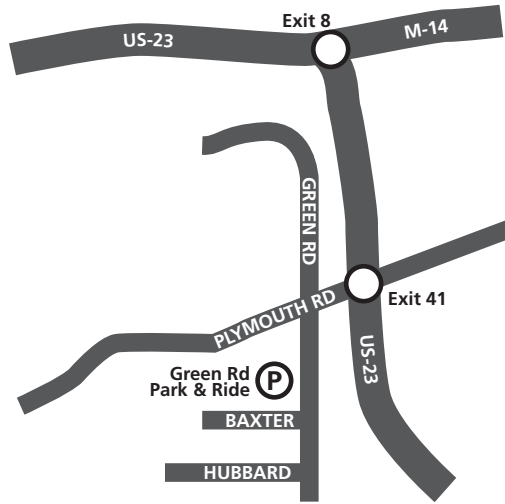

Dedicated Park & Ride Lots

Please see individual time schedules for route details.

Green Road Lot

1919 Green Rd
Ann Arbor, MI 48105

Located on the west side of Green Rd, south of Plymouth Road.

Routes

- 23 Plymouth (*evenings and weekends only*)
- 65 U-M–Downtown–Green
- 66 Carpenter–Huron Parkway (*no evening or weekend service*)

North-East Shuttle (East Medical Campus Connection), provided by the University of Michigan, boards here.

Miller Road Lot

2901 Miller Rd
Ann Arbor, MI 48103

Located in the M-14/Miller Rd interchange (exit 2).