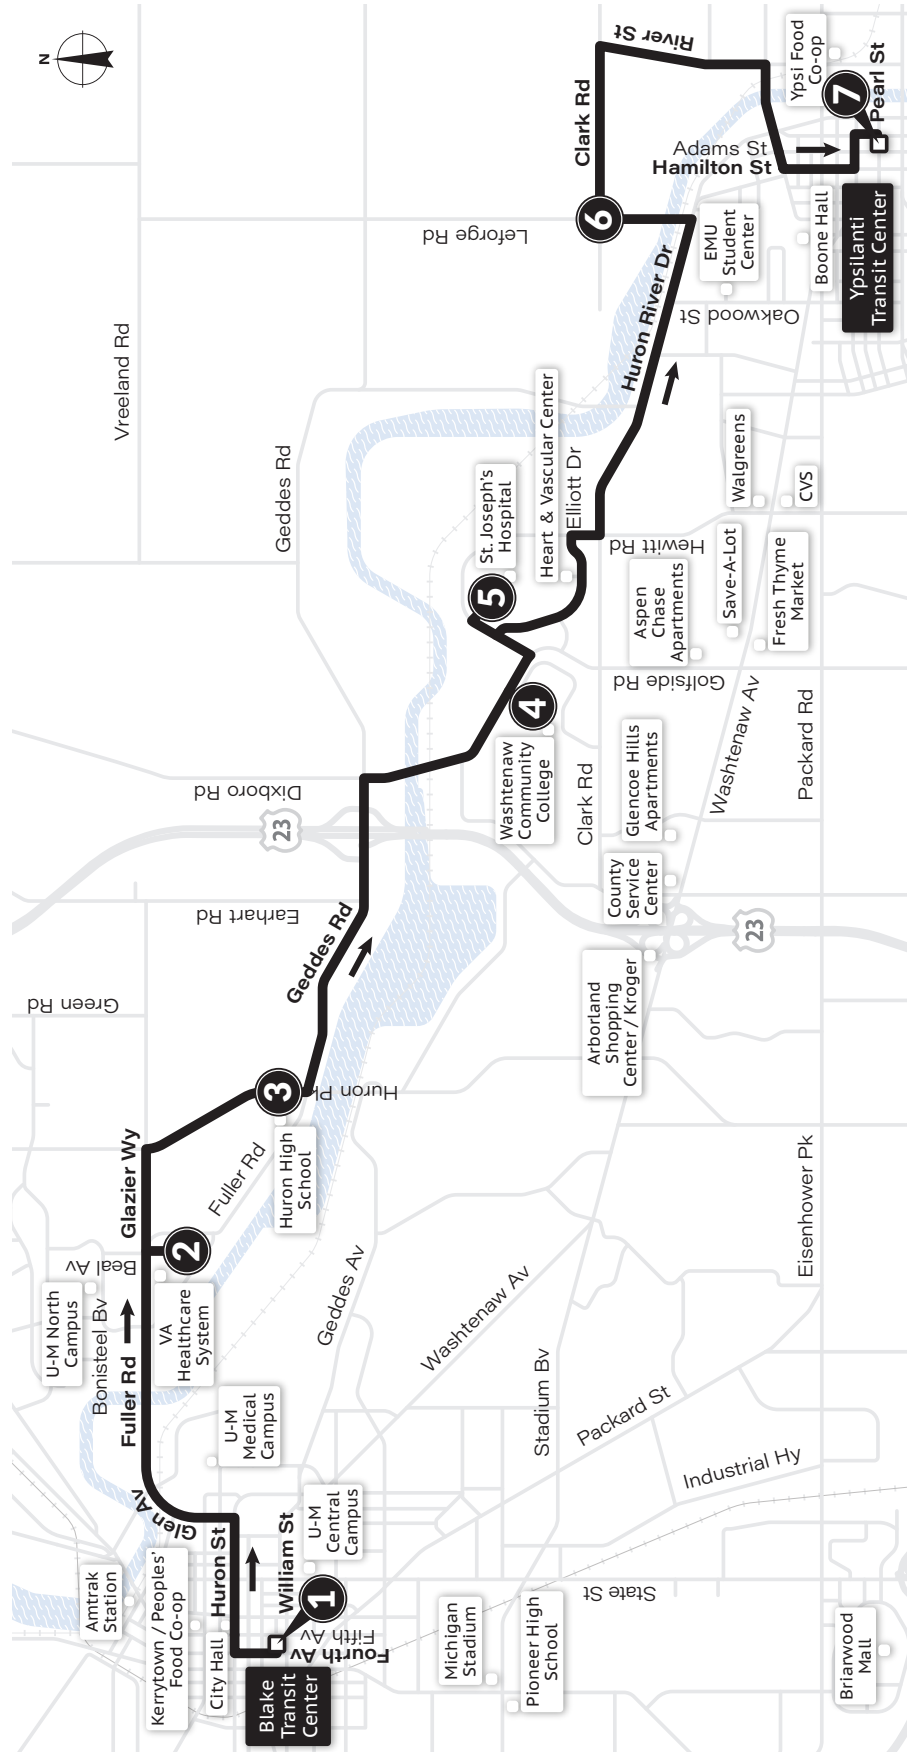

MONDAY-FRIDAY						
Blake Transit Center ①	VA Hospital ②	Huron High School ③	Wash Comm College ④	St Joe's Hospital ⑤	LeForge & Clark ⑥	Ypsilanti Transit Center ⑦
6:45a	6:57a	7:01a	7:09a	7:12a	7:25a	7:42a
7:15a	7:27a	7:31a	7:39a	7:42a	7:55a	8:12a
7:45a	7:57a	8:01a	8:09a	8:12a	8:25a	8:42a
8:15a	8:27a	8:31a	8:39a	8:42a	8:55a	9:12a
8:45a	8:57a	9:01a	9:09a	9:12a	9:25a	9:42a
9:15a	9:27a	9:31a	9:39a	9:42a	9:55a	10:12a
9:45a	9:57a	10:01a	10:09a	10:12a	10:25a	10:42a
10:15a	10:27a	10:31a	10:39a	10:42a	10:55a	11:12a
10:45a	10:57a	11:01a	11:09a	11:12a	11:25a	11:42a
11:15a	11:27a	11:31a	11:39a	11:42a	11:55a	12:12p
11:45a	11:57a	12:01p	12:09p	12:12p	12:25p	12:42p
12:15p	12:27p	12:31p	12:39p	12:42p	12:55p	1:12p
12:45p	12:57p	1:01p	1:09p	1:12p	1:25p	1:42p
1:15p	1:27p	1:31p	1:39p	1:42p	1:55p	2:12p
1:45p	1:57p	2:01p	2:09p	2:12p	2:25p	2:42p
2:15p	2:27p	2:31p	2:39p	2:42p	2:55p	3:12p
2:45p	2:57p	3:01p	3:09p	3:12p	3:25p	3:42p
3:15p	3:27p	3:31p	3:39p	3:42p	3:55p	4:12p
3:45p	3:57p	4:01p	4:09p	4:12p	4:25p	4:42p
4:15p	4:27p	4:31p	4:39p	4:42p	4:55p	5:12p
4:45p	4:57p	5:01p	5:09p	5:12p	5:25p	5:42p
5:15p	5:27p	5:31p	5:39p	5:42p	5:55p	6:12p
5:45p	5:57p	6:01p	6:09p	6:12p	6:25p	6:42p
6:15p	6:27p	6:31p	6:39p	6:42p	6:55p	7:12p
6:45p	6:57p	7:01p	7:09p	7:12p	7:25p	7:42p
7:45p	7:57p	8:01p	8:09p	8:12p	8:25p	8:42p
8:45p	8:57p	9:01p	9:09p	9:12p	9:25p	9:42p
9:45p	9:52p	10:03p	10:06p	10:14p	10:18p	10:42p

SATURDAY & SUNDAY						
Blake Transit Center ①	VA Hospital ②	Huron High School ③	Wash Comm College ④	St Joe's Hospital ⑤	LeForge & Clark ⑥	Ypsilanti Transit Center ⑦
8:45a	8:57a	9:01a	9:09a	9:12a	9:25a	9:42a
9:45a	9:57a	10:01a	10:09a	10:12a	10:25a	10:42a
10:45a	10:57a	11:01a	11:09a	11:12a	11:25a	11:42a
11:45a	11:57a	12:01p	12:09p	12:12p	12:25p	12:42p
12:45p	12:57p	1:01p	1:09p	1:12p	1:25p	1:42p
1:45p	1:57p	2:01p	2:09p	2:12p	2:25p	2:42p
2:45p	2:57p	3:01p	3:09p	3:12p	3:25p	3:42p
3:45p	3:57p	4:01p	4:09p	4:12p	4:25p	4:42p
4:45p	4:57p	5:01p	5:09p	5:12p	5:25p	5:42p
5:45p	5:57p	6:01p	6:09p	6:12p	6:25p	6:42p
6:45p	6:57p	7:01p	7:09p	7:12p	7:25p	7:42p
▼ SATURDAY ONLY ▼						
7:45p	7:57p	8:01p	8:09p	8:12p	8:25p	8:42p
8:45p	8:57p	9:01p	9:09p	9:12p	9:25p	9:42p
9:45p	9:57p	10:01p	10:09p	10:12p	10:25p	10:42p