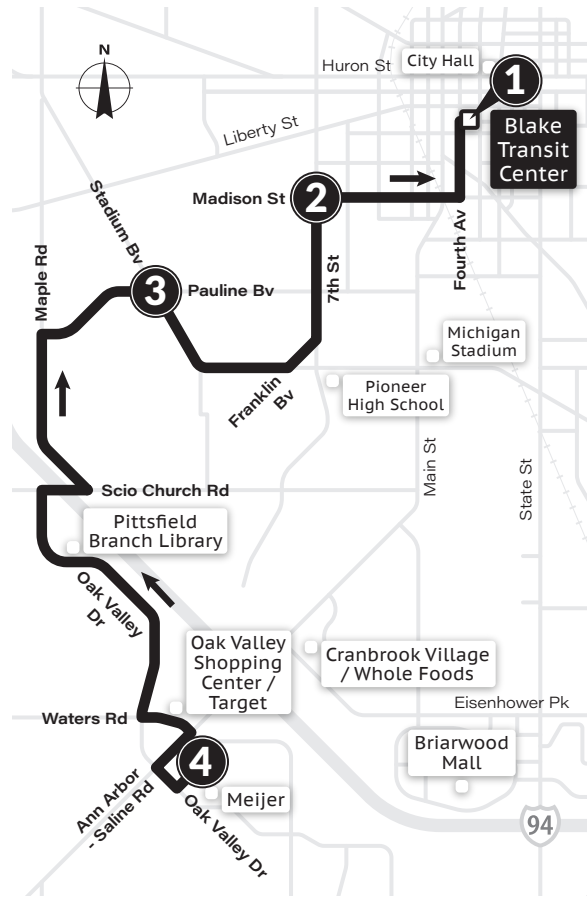

MONDAY-FRIDAY			
Meijer (Ann Arbor - Saline Rd)	Pauline & Stadium	Madison & Seventh	Blake Transit Center
4	3	2	1
6:06a	6:17a	6:21a	6:27a
6:36a	6:47a	6:51a	6:57a
7:06a	7:17a	7:21a	7:27a
7:36a	7:47a	7:51a	7:57a
8:06a	8:17a	8:21a	8:27a
8:36a	8:47a	8:51a	8:57a
9:06a	9:17a	9:21a	9:27a
9:36a	9:47a	9:51a	9:57a
10:06a	10:17a	10:21a	10:27a
10:36a	10:47a	10:51a	10:57a
11:06a	11:17a	11:21a	11:27a
11:36a	11:47a	11:51a	11:57a
12:06p	12:17p	12:21p	12:27p
12:36p	12:47p	12:51p	12:57p
1:06p	1:17p	1:21p	1:27p
1:36p	1:47p	1:51p	1:57p
2:06p	2:17p	2:21p	2:27p
2:36p	2:47p	2:51p	2:57p
3:06p	3:17p	3:21p	3:27p
3:36p	3:47p	3:51p	3:57p
4:06p	4:17p	4:21p	4:27p
4:36p	4:47p	4:51p	4:57p
5:06p	5:17p	5:21p	5:27p
5:36p	5:47p	5:51p	5:57p
6:06p	6:17p	6:21p	6:27p
6:36p	6:47p	6:51p	6:57p
7:06p	7:17p	7:21p	7:27p
8:06p	8:17p	8:21p	8:27p
9:06p	9:17p	9:21p	9:27p
10:06p	10:17p	10:21p	10:27p

SATURDAY & SUNDAY			
Meijer (Ann Arbor - Saline Rd)	Pauline & Stadium	Madison & Seventh	Blake Transit Center
4	3	2	1
9:06a	9:17a	9:21a	9:27a
10:06a	10:17a	10:21a	10:27a
11:06a	11:17a	11:21a	11:27a
12:06p	12:17p	12:21p	12:27p
1:06p	1:17p	1:21p	1:27p
2:06p	2:17p	2:21p	2:27p
3:06p	3:17p	3:21p	3:27p
4:06p	4:17p	4:21p	4:27p
5:06p	5:17p	5:21p	5:27p
6:06p	6:17p	6:21p	6:27p
7:06p	7:17p	7:21p	7:27p
▼ SATURDAY ONLY ▼			
8:06p	8:17p	8:21p	8:27p
9:06p	9:17p	9:21p	9:27p
10:06p	10:17p	10:21p	10:27p
11:06p	11:17p	11:21p	11:27p