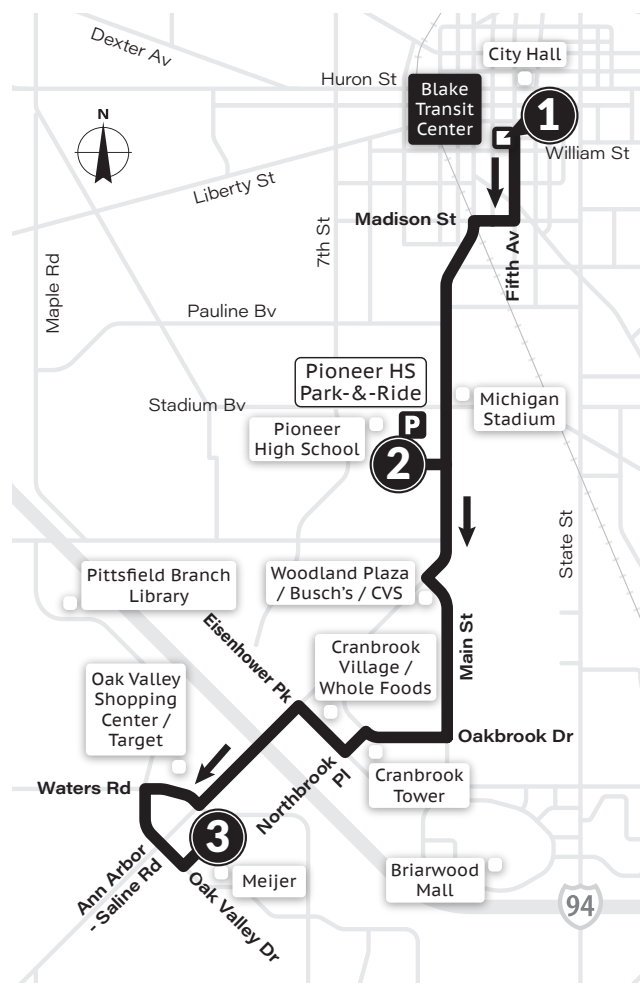

MONDAY-FRIDAY		
Blake Transit Center 1	Pioneer High School Park-&-Ride 2	Meijer (Ann Arbor - Saline Rd) 3
6:30a	6:36a	6:47a
7:00a	7:06a	7:17a
7:30a	7:36a	7:47a
8:00a	8:06a	8:17a
8:30a	8:36a	8:47a
9:00a	9:06a	9:17a
9:30a	9:36a	9:47a
10:00a	10:06a	10:17a
10:30a	10:36a	10:47a
11:00a	11:06a	11:17a
11:30a	11:36a	11:47a
12:00p	12:06p	12:17p
12:30p	12:36p	12:47p
1:00p	1:06p	1:17p
1:30p	1:36p	1:47p
2:00p	2:06p	2:17p
2:30p	2:36p	2:47p
3:00p	3:06p	3:17p
3:30p	3:36p	3:47p
4:00p	4:06p	4:17p
4:30p	4:36p	4:47p
5:00p	5:06p	5:17p
5:30p	5:36p	5:47p
6:00p	6:06p	6:17p
6:30p	6:36p	6:47p
7:00p	7:06p	7:17p
7:30p	7:36p	7:47p
8:30p	8:36p	8:47p
9:30p	9:36p	9:47p
10:30p	10:36p	10:47p

SATURDAY & SUNDAY		
Blake Transit Center 1	Pioneer High School Park-&-Ride 2	Meijer (Ann Arbor - Saline Rd) 3
8:30a	8:36a	8:47a
9:30a	9:36a	9:47a
10:30a	10:36a	10:47a
11:30a	11:36a	11:47a
12:30p	12:36p	12:47p
1:30p	1:36p	1:47p
2:30p	2:36p	2:47p
3:30p	3:36p	3:47p
4:30p	4:36p	4:47p
5:30p	5:36p	5:47p
6:30p	6:36p	6:47p
▼ SATURDAY ONLY ▼		
7:30p	7:36p	7:47p
8:30p	8:36p	8:47p
9:30p	9:36p	9:47p
10:30p	10:36p	10:47p