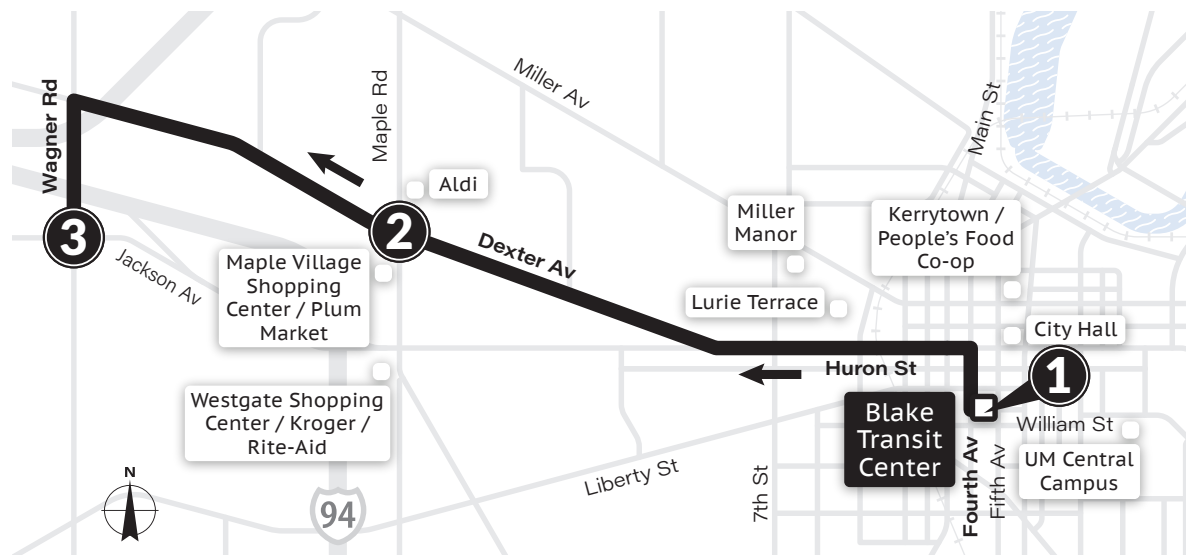

MONDAY-FRIDAY		
Jackson & Wagner ③	Dexter & Maple ②	Blake Transit Center ①
6:24a	6:28a	6:42a
6:54a	6:58a	7:12a
7:24a	7:28a	7:42a
7:54a	7:58a	8:12a
8:24a	8:28a	8:42a
8:54a	8:58a	9:12a
9:24a	9:28a	9:42a
9:54a	9:58a	10:12a
10:24a	10:28a	10:42a
10:54a	10:58a	11:12a
11:24a	11:28a	11:42a
11:54a	11:58a	12:12p
12:24p	12:28p	12:42p
12:54p	12:58p	1:12p
1:24p	1:28p	1:42p
1:54p	1:58p	2:12p
2:24p	2:28p	2:42p
2:54p	2:58p	3:12p
3:24p	3:28p	3:42p
3:54p	3:58p	4:12p
4:24p	4:28p	4:42p
4:54p	4:58p	5:12p
5:24p	5:28p	5:42p
5:54p	5:58p	6:12p
6:24p	6:28p	6:42p
7:24p	7:28p	7:42p
8:24p	8:28p	8:42p
9:24p	9:28p	9:42p
10:24p	10:28p	10:42p

SATURDAY & SUNDAY		
Jackson & Wagner ③	Dexter & Maple ②	Blake Transit Center ①
8:54a	8:58a	9:12a
9:54a	9:58a	10:12a
10:54a	10:58a	11:12a
11:54a	11:58a	12:12p
12:54p	12:58p	1:12p
1:54p	1:58p	2:12p
2:54p	2:58p	3:12p
3:54p	3:58p	4:12p
4:54p	4:58p	5:12p
5:54p	5:58p	6:12p
6:54p	6:58p	7:12p
▼ SATURDAY ONLY ▼		
7:54p	7:58p	8:12p
8:54p	8:58p	9:12p
9:54p	9:58p	10:12p
10:54p	10:58p	11:12p

MONDAY-FRIDAY		
Blake Transit Center ①	Dexter & Maple ②	Jackson & Wagner ③
6:45a	6:50a	6:54a
7:15a	7:20a	7:24a
7:45a	7:50a	7:54a
8:15a	8:20a	8:24a
8:45a	8:50a	8:54a
9:15a	9:20a	9:24a
9:45a	9:50a	9:54a
10:15a	10:20a	10:24a
10:45a	10:50a	10:54a
11:15a	11:20a	11:24a
11:45a	11:50a	11:54a
12:15p	12:20p	12:24p
12:45p	12:50p	12:54p
1:15p	1:20p	1:24p
1:45p	1:50p	1:54p
2:15p	2:20p	2:24p
2:45p	2:50p	2:54p
3:15p	3:20p	3:24p
3:45p	3:50p	3:54p
4:15p	4:20p	4:24p
4:45p	4:50p	4:54p
5:15p	5:20p	5:24p
5:45p	5:50p	5:54p
6:15p	6:20p	6:24p
7:15p	7:20p	7:24p
8:15p	8:20p	8:24p
9:15p	9:20p	9:24p
10:15p	10:20p	10:24p
11:15p	11:20p	11:24p

SATURDAY & SUNDAY		
Blake Transit Center ①	Dexter & Maple ②	Jackson & Wagner ③
8:45a	8:50a	8:54a
9:45a	9:50a	9:54a
10:45a	10:50a	10:54a
11:45a	11:50a	11:54a
12:45p	12:50p	12:54p
1:45p	1:50p	1:54p
2:45p	2:50p	2:54p
3:45p	3:50p	3:54p
4:45p	4:50p	4:54p
5:45p	5:50p	5:54p
6:45p	6:50p	6:54p
▼ SATURDAY ONLY ▼		
7:45p	7:50p	7:54p
8:45p	8:50p	8:54p
9:45p	9:50p	9:54p
10:45p	10:50p	10:54p