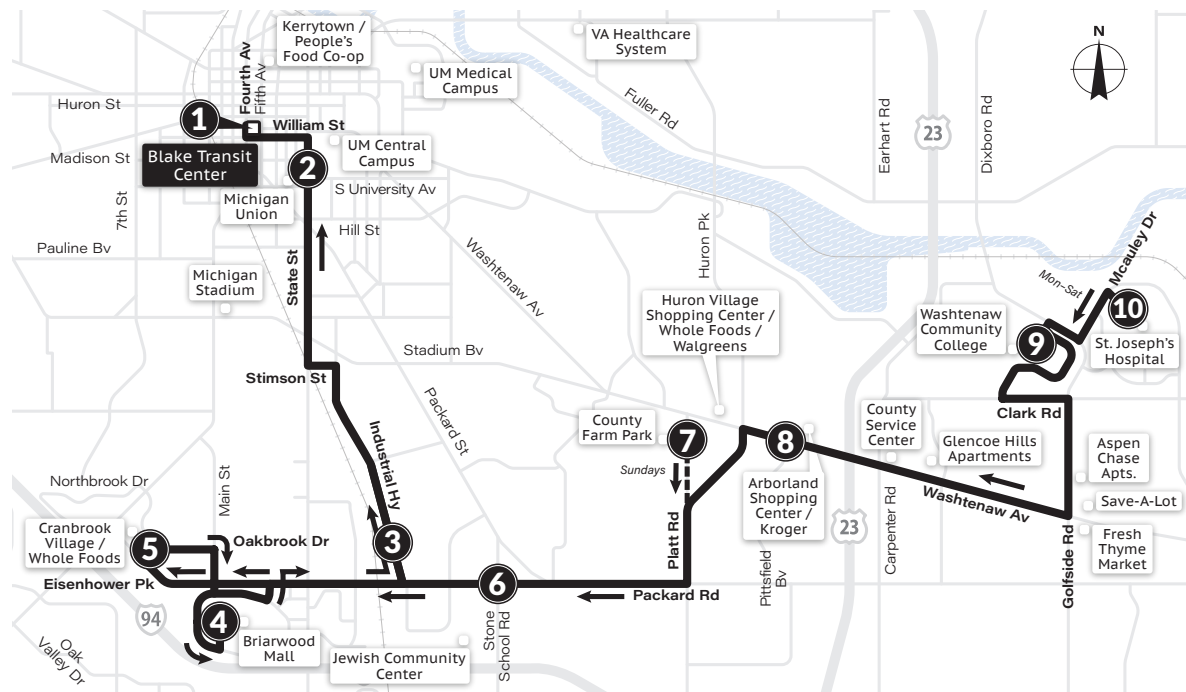

MONDAY-FRIDAY									
St Joseph's Hospital	Washtenaw Community College	Washtenaw & Pittsfield	County Rec. Center	Stone School & Eisenhower	Northbrook & Oakbrook	Briarwood Mall	TheRide Main Office	Michigan Union	Blake Transit Center
10	9	8	7	6	5	4	3	2	1
6:13a	6:16a	6:26a	—	6:33a	6:43a	7:03a	7:11a	7:19a	7:27a
6:43a	6:46a	6:56a	—	7:03a	7:13a	7:33a	7:41a	7:49a	7:57a
7:13a	7:16a	7:26a	—	7:33a	7:43a	8:03a	8:11a	8:19a	8:27a
7:43a	7:46a	7:56a	—	8:03a	8:13a	8:33a	8:41a	8:49a	8:57a
8:13a	8:16a	8:26a	—	8:33a	8:43a	9:03a	9:11a	9:19a	9:27a
8:43a	8:46a	8:56a	—	9:03a	9:13a	9:33a	9:41a	9:49a	9:57a
9:24a	9:26a	9:35a	—	9:41a	9:48a	10:03a	10:11a	10:19a	10:27a
9:54a	9:56a	10:05a	—	10:11a	10:18a	10:33a	10:41a	10:49a	10:57a
10:24a	10:26a	10:35a	—	10:41a	10:48a	11:03a	11:11a	11:19a	11:27a
10:54a	10:56a	11:05a	—	11:11a	11:18a	11:33a	11:41a	11:49a	11:57a
11:24a	11:26a	11:35a	—	11:41a	11:48a	12:03p	12:11p	12:19p	12:27p
11:54a	11:56a	12:05p	—	12:11p	12:18p	12:33p	12:41p	12:49p	12:57p
12:24p	12:26p	12:35p	—	12:41p	12:48p	1:03p	1:11p	1:19p	1:27p
12:54p	12:56p	1:05p	—	1:11p	1:18p	1:33p	1:41p	1:49p	1:57p
1:24p	1:26p	1:35p	—	1:41p	1:48p	2:03p	2:11p	2:19p	2:27p
1:54p	1:56p	2:05p	—	2:11p	2:18p	2:33p	2:41p	2:49p	2:57p
2:24p	2:26p	2:35p	—	2:41p	2:48p	3:03p	3:11p	3:19p	3:27p
2:54p	2:56p	3:05p	—	3:11p	3:18p	3:33p	3:41p	3:49p	3:57p
3:24p	3:26p	3:35p	—	3:41p	3:48p	4:03p	4:11p	4:19p	4:27p
3:43p	3:46p	3:56p	—	4:03p	4:13p	4:33p	4:41p	4:49p	4:57p
4:13p	4:16p	4:26p	—	4:33p	4:43p	5:03p	5:11p	5:19p	5:27p
4:43p	4:46p	4:56p	—	5:03p	5:13p	5:33p	5:41p	5:49p	5:57p
5:13p	5:16p	5:26p	—	5:33p	5:43p	6:03p	6:11p	6:19p	6:27p
5:43p	5:46p	5:56p	—	6:03p	6:13p	6:33p	6:41p	6:49p	6:57p
6:13p	6:16p	6:26p	—	6:33p	6:43p	7:03p	7:11p	7:19p	7:27p
7:10p	7:12p	7:21p	—	7:27p	7:34p	7:49p	7:57p	8:05p	8:13p
8:09p	8:11p	8:20p	—	8:26p	8:33p	8:48p	8:56p	9:04p	9:12p
9:09p	9:11p	9:20p	—	9:26p	9:33p	9:48p	9:56p	10:04p	10:12p
10:09p	10:11p	10:20p	—	10:26p	10:33p	10:48p	10:56p	11:04p	11:12p