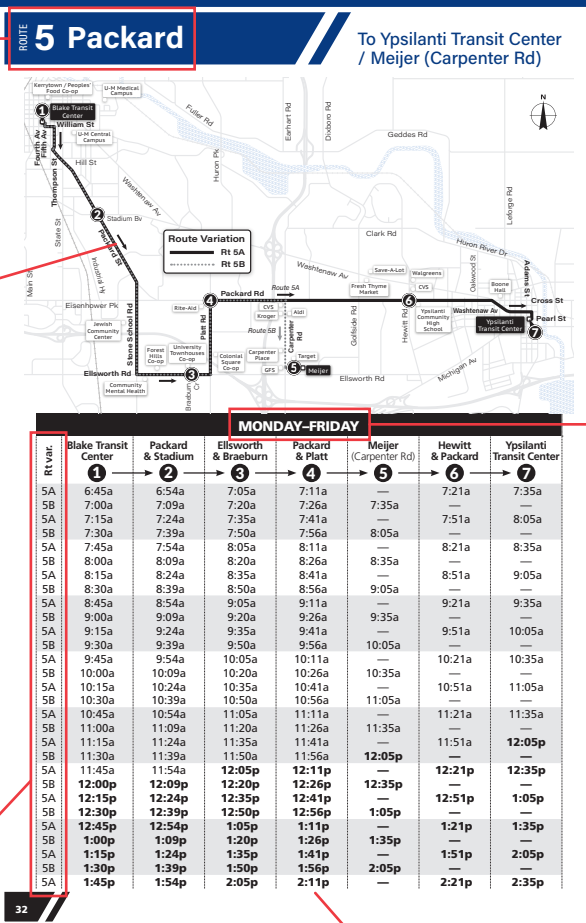

Direction the bus is traveling

Days of operation

Route Variations

Sometimes there are slight route variations. Variations are parts of the route that travel different streets. It's important to know which variation of the route you need. Variations are displayed on the route schedule as letters (eg. 5A or 5B). You can also spot these letters on the front or side of the bus.