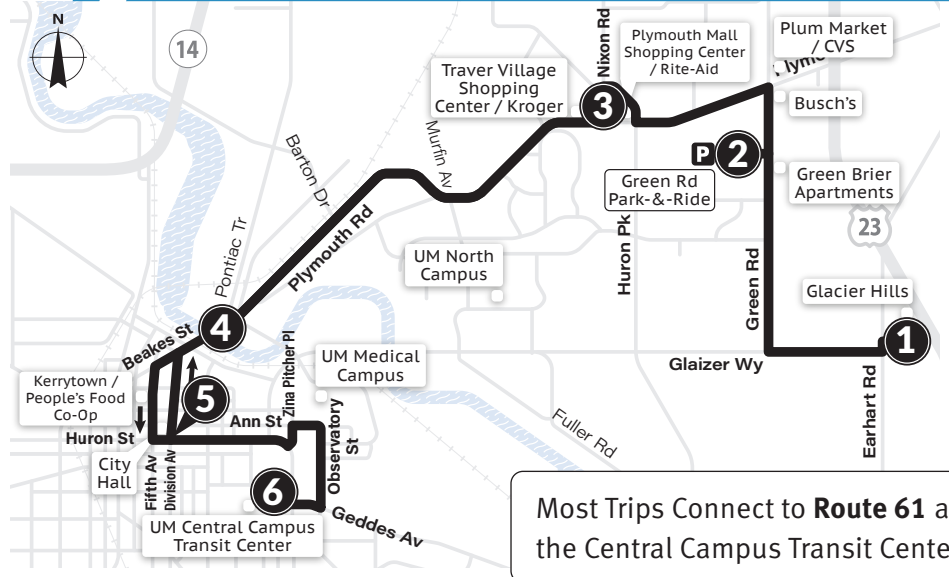

Most Trips Connect to **Route 61** at the Central Campus Transit Center.

To Glacier Hills

MONDAY-FRIDAY				
Central Campus Transit Ctr 6	Division & Huron 5	Plymouth Mall 3	Green Rd Park & Ride 2	Glacier Hills 1
7:05a	7:11a	7:23a	7:28a	7:42a
7:35a	7:41a	7:53a	7:58a	8:12a
8:05a	8:11a	8:23a	8:28a	8:42a
8:35a	8:41a	8:53a	8:58a	9:12a
9:05a	9:11a	9:23a	9:28a	9:42a
9:35a	9:41a	9:53a	9:58a	10:12a
10:05a	10:11a	10:23a	10:28a	10:42a
10:35a	10:41a	10:53a	10:58a	11:12a
11:05a	11:11a	11:23a	11:28a	11:42a
11:35a	11:41a	11:53a	11:58a	12:12p
12:05p	12:11p	12:23p	12:28p	12:42p
12:35p	12:41p	12:53p	12:58p	1:12p
1:05p	1:11p	1:23p	1:28p	1:42p
1:35p	1:41p	1:53p	1:58p	2:12p
2:05p	2:11p	2:23p	2:28p	2:42p
2:35p	2:41p	2:53p	2:58p	3:12p
3:05p	3:11p	3:23p	3:28p	3:42p
3:35p	3:41p	3:53p	3:58p	4:12p
4:05p	4:11p	4:23p	4:28p	4:42p
4:35p	4:41p	4:53p	4:58p	5:12p
5:05p	5:11p	5:23p	5:28p	5:42p
5:35p	5:41p	5:53p	5:58p	6:12p
6:05p	6:11p	6:23p	6:28p	6:42p
6:35p	6:41p	6:53p	6:58p	7:12p
7:05p	7:11p	7:23p	7:28p	7:42p
7:35p*	7:41p	7:53p	7:58p	8:12p
8:05p*	8:11p	8:23p	8:28p	8:42p
8:35p*	8:41p	8:53p	8:58p	9:12p

To Central Campus Transit Center

MONDAY-FRIDAY				
Glacier Hills 1	Green Rd Park & Ride 2	Plymouth Mall 3	Broadway & Swift 4	Central Campus Transit Ctr 6
6:45a	6:51a	6:55a	7:04a	7:22a
7:15a	7:21a	7:25a	7:34a	7:52a
7:45a	7:51a	7:55a	8:04a	8:22a
8:15a	8:21a	8:25a	8:34a	8:52a
8:45a	8:51a	8:55a	9:04a	9:22a
9:15a	9:21a	9:25a	9:34a	9:52a
9:45a	9:51a	9:55a	10:04a	10:22a
10:15a	10:21a	10:25a	10:34a	10:52a
10:45a	10:51a	10:55a	11:04a	11:22a
11:15a	11:21a	11:25a	11:34a	11:52a
11:45a	11:51a	11:55a	12:04p	12:22p
12:15p	12:21p	12:25p	12:34p	12:52p
12:45p	12:51p	12:55p	1:04p	1:22p
1:15p	1:21p	1:25p	1:34p	1:52p
1:45p	1:51p	1:55p	2:04p	2:22p
2:15p	2:21p	2:25p	2:34p	2:52p
2:45p	2:51p	2:55p	3:04p	3:22p
3:15p	3:21p	3:25p	3:34p	3:52p
3:45p	3:51p	3:55p	4:04p	4:22p
4:15p	4:21p	4:25p	4:34p	4:52p
4:45p	4:51p	4:55p	5:04p	5:22p
5:15p	5:21p	5:25p	5:34p	5:52p
5:45p	5:51p	5:55p	6:04p	6:22p
6:15p	6:21p	6:25p	6:34p	6:52p
6:45p	6:51p	6:55p	7:04p	7:22p*
7:15p	7:21p	7:25p	7:34p	7:52p*
7:45p	7:51p	7:55p	8:04p	8:22p*

*Trip does NOT connect to Route 61

No Saturday or Sunday Service