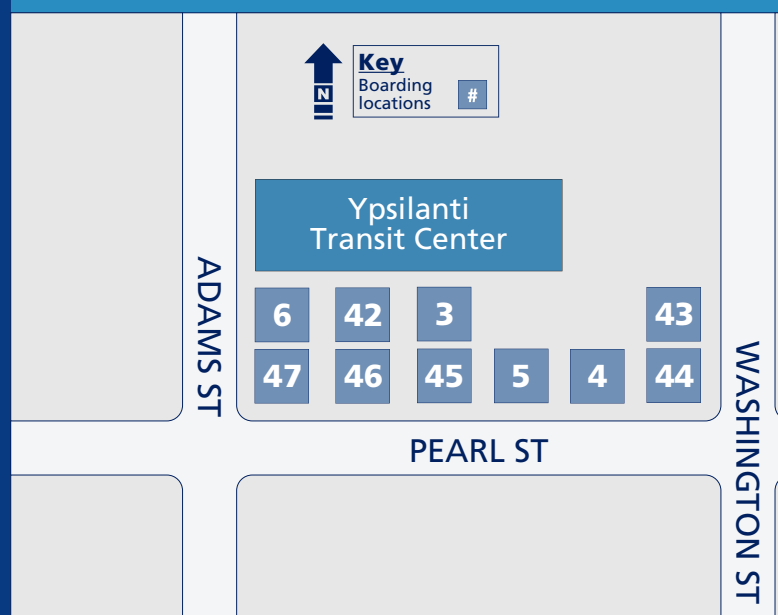

Blake Transit Center

328 S Fifth Ave, Ann Arbor

Ypsilanti Transit Center

220 Pearl St, Ypsilanti

Reading Maps & Schedules

Route Number & Route Name

ROUTE 5 Packard // To Ypsilanti Transit Center / Meijer (Carpenter Rd)