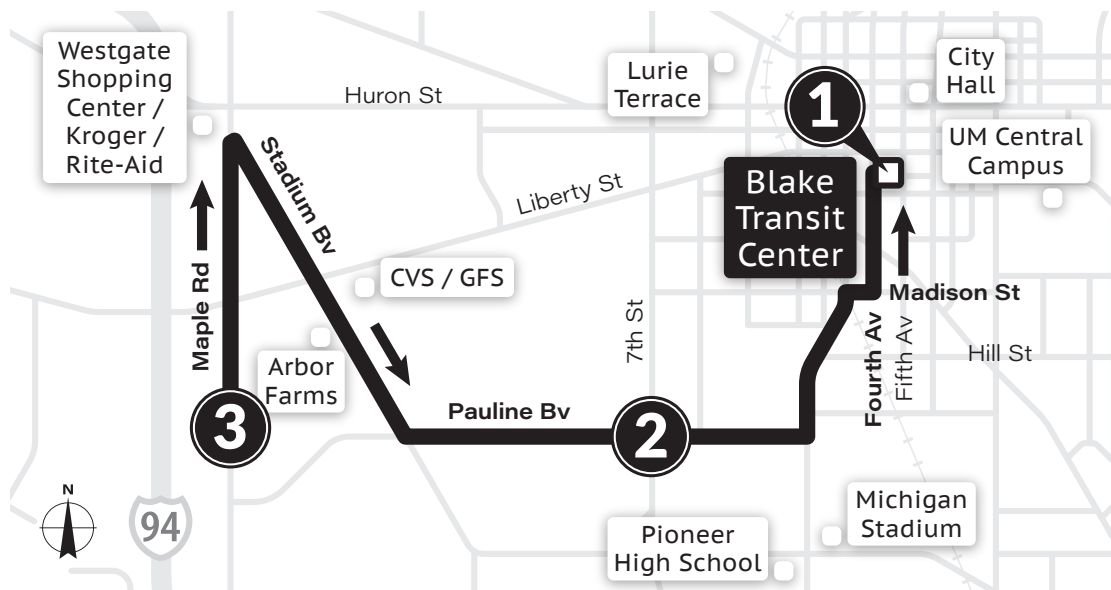

MONDAY-FRIDAY		
Maple & Pennsylvania ③	Pauline & Seventh ②	Blake Transit Center ①
6:12a	6:21a	6:27a
6:27a	6:36a	6:42a
6:42a	6:51a	6:57a
6:57a	7:06a	7:12a
7:12a	7:21a	7:27a
7:27a	7:36a	7:42a
7:42a	7:51a	7:57a
7:57a	8:06a	8:12a
8:12a	8:21a	8:27a
8:27a	8:36a	8:42a
8:42a	8:51a	8:57a
8:57a	9:06a	9:12a
9:27a	9:36a	9:42a
9:57a	10:06a	10:12a
10:27a	10:36a	10:42a
10:57a	11:06a	11:12a
11:27a	11:36a	11:42a
11:57a	12:06p	12:12p
12:27p	12:36p	12:42p
12:57p	1:06p	1:12p
1:27p	1:36p	1:42p
1:57p	2:06p	2:12p
2:27p	2:36p	2:42p
2:57p	3:06p	3:12p
3:27p	3:36p	3:42p
3:57p	4:06p	4:12p
4:12p	4:21p	4:27p
4:27p	4:36p	4:42p
4:42p	4:51p	4:57p
4:57p	5:06p	5:12p
5:12p	5:21p	5:27p
5:27p	5:36p	5:42p
5:42p	5:51p	5:57p

MONDAY-FRIDAY (Continued)		
Maple & Pennsylvania ③	Pauline & Seventh ②	Blake Transit Center ①
5:57p	6:06p	6:12p
6:12p	6:21p	6:27p
6:27p	6:36p	6:42p
7:27p	7:36p	7:42p
8:27p	8:36p	8:42p
9:27p	9:36p	9:42p
10:27p	10:36p	10:42p
11:27p	11:36p	11:42p

SATURDAY & SUNDAY		
Maple & Pennsylvania ③	Pauline & Seventh ②	Blake Transit Center ①
8:27a	8:36a	8:42a
9:27a	9:36a	9:42a
10:27a	10:36a	10:42a
11:27a	11:36a	11:42a
12:27p	12:36p	12:42p
1:27p	1:36p	1:42p
2:27p	2:36p	2:42p
3:27p	3:36p	3:42p
4:27p	4:36p	4:42p
5:27p	5:36p	5:42p
6:27p	6:36p	6:42p
7:27p	7:36p	7:42p
▼ SATURDAY ONLY ▼		
8:27p	8:36p	8:42p
9:27p	9:36p	9:42p
10:27p	10:36p	10:42p