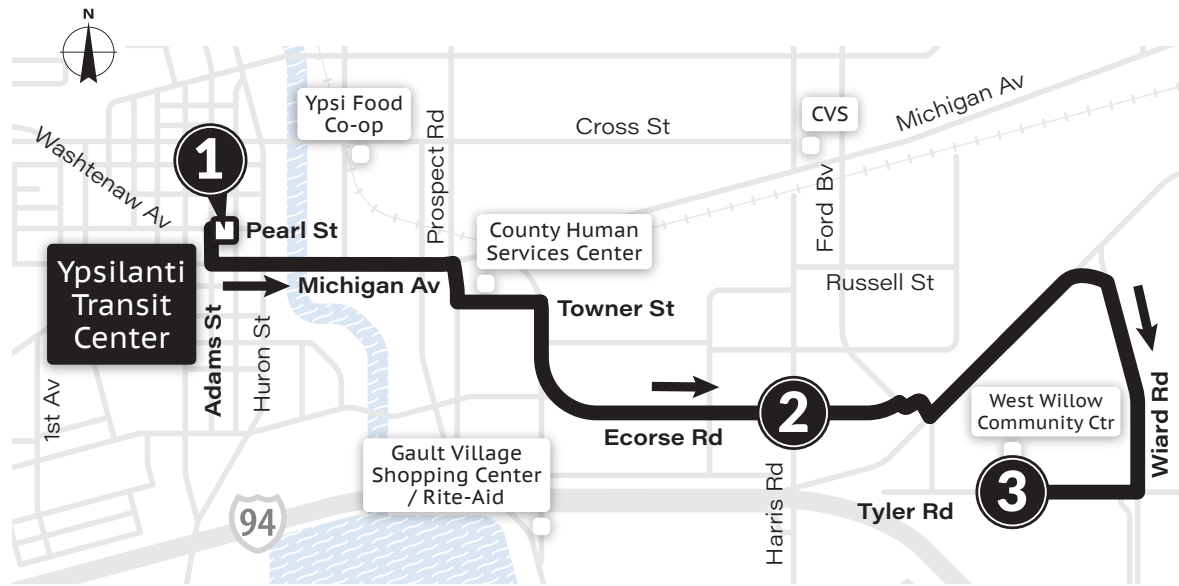

MONDAY-FRIDAY		
Ypsilanti Transit Center ①	Ecorse & Harris ②	West Willow Park ③
6:15a	6:21a	6:27a
6:45a	6:51a	6:57a
7:15a	7:21a	7:27a
7:45a	7:51a	7:57a
8:15a	8:21a	8:27a
8:45a	8:51a	8:57a
9:15a	9:21a	9:27a
9:45a	9:51a	9:57a
10:15a	10:21a	10:27a
10:45a	10:51a	10:57a
11:15a	11:21a	11:27a
11:45a	11:51a	11:57a
12:15p	12:21p	12:27p
12:45p	12:51p	12:57p
1:15p	1:21p	1:27p
1:45p	1:51p	1:57p
2:15p	2:21p	2:27p
2:45p	2:51p	2:57p
3:15p	3:21p	3:27p
3:45p	3:51p	3:57p
4:15p	4:21p	4:27p
4:45p	4:51p	4:57p
5:15p	5:21p	5:27p
5:45p	5:51p	5:57p
6:15p	6:21p	6:27p
6:45p	6:51p	6:57p
7:45p	7:51p	7:57p
8:45p	8:51p	8:57p
9:45p	9:51p	9:57p
10:45p	10:51p	10:57p

SATURDAY		
Ypsilanti Transit Center ①	Ecorse & Harris ②	West Willow Park ③
7:45a	7:51a	7:57a
8:45a	8:51a	8:57a
9:45a	9:51a	9:57a
10:45a	10:51a	10:57a
11:45a	11:51a	11:57a
12:45p	12:51p	12:57p
1:45p	1:51p	1:57p
2:45p	2:51p	2:57p
3:45p	3:51p	3:57p
4:45p	4:51p	4:57p
5:45p	5:51p	5:57p
6:45p	6:51p	6:57p
7:45p	7:51p	7:57p
8:45p	8:51p	8:57p
9:45p	9:51p	9:57p
SUNDAY		
8:45a	8:51a	8:57a
9:45a	9:51a	9:57a
10:45a	10:51a	10:57a
11:45a	11:51a	11:57a
12:45p	12:51p	12:57p
1:45p	1:51p	1:57p
2:45p	2:51p	2:57p
3:45p	3:51p	3:57p
4:45p	4:51p	4:57p
5:45p	5:51p	5:57p
6:45p	6:51p	6:57p

MONDAY-FRIDAY		
West Willow Park ③	Ecorse & Harris ②	Ypsilanti Transit Center ①
6:27a	6:33a	6:42a
6:57a	7:03a	7:12a
7:27a	7:33a	7:42a
7:57a	8:03a	8:12a
8:27a	8:33a	8:42a
8:57a	9:03a	9:12a
9:27a	9:33a	9:42a
9:57a	10:03a	10:12a
10:27a	10:33a	10:42a
10:57a	11:03a	11:12a
11:27a	11:33a	11:42a
11:57a	12:03p	12:12p
12:27p	12:33p	12:42p
12:57p	1:03p	1:12p
1:27p	1:33p	1:42p
1:57p	2:03p	2:12p
2:27p	2:33p	2:42p
2:57p	3:03p	3:12p
3:27p	3:33p	3:42p
3:57p	4:03p	4:12p
4:27p	4:33p	4:42p
4:57p	5:03p	5:12p
5:27p	5:33p	5:42p
5:57p	6:03p	6:12p
6:27p	6:33p	6:42p
6:57p	7:03p	7:12p
7:57p	8:03p	8:12p
8:57p	9:03p	9:12p
9:57p	10:03p	10:12p

SATURDAY		
West Willow Park ③	Ecorse & Harris ②	Ypsilanti Transit Center ①
7:57a	8:03a	8:12a
8:57a	9:03a	9:12a
9:57a	10:03a	10:12a
10:57a	11:03a	11:12a
11:57a	12:03p	12:12p
12:57p	1:03p	1:12p
1:57p	2:03p	2:12p
2:57p	3:03p	3:12p
3:57p	4:03p	4:12p
4:57p	5:03p	5:12p
5:57p	6:03p	6:12p
6:57p	7:03p	7:12p
7:57p	8:03p	8:12p
8:57p	9:03p	9:12p
9:57p	10:03p	10:12p
SUNDAY		
8:57a	9:03a	9:12a
9:57a	10:03a	10:12a
10:57a	11:03a	11:12a
11:57a	12:03p	12:12p
12:57p	1:03p	1:12p
1:57p	2:03p	2:12p
2:57p	3:03p	3:12p
3:57p	4:03p	4:12p
4:57p	5:03p	5:12p
5:57p	6:03p	6:12p
6:57p	7:03p	7:12p