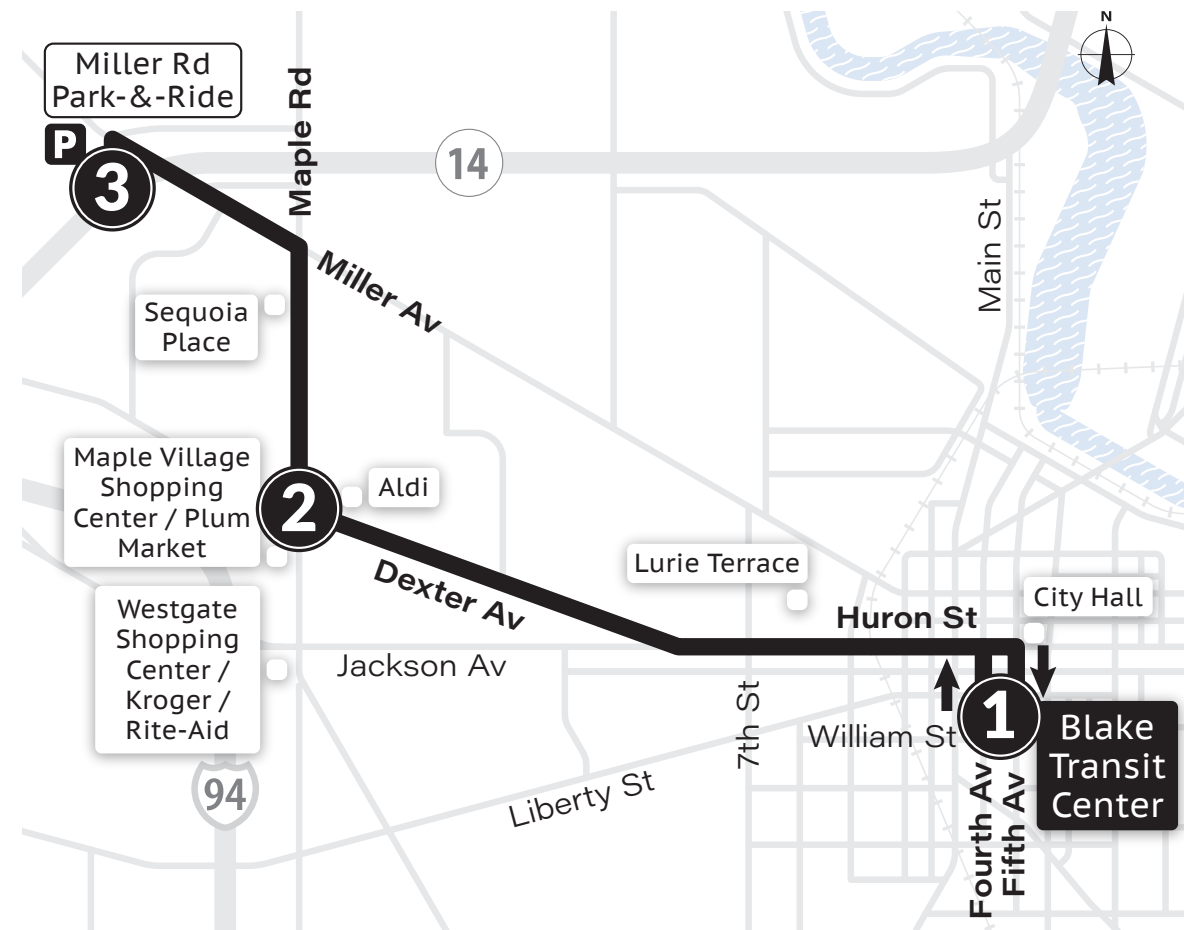

To Blake Transit Center

MONDAY-FRIDAY				MONDAY-FRIDAY			
Blake Transit Center ①	Amtrak Station ②	Summit & Brooks ③	Warrington & Newport ④	Warrington & Newport ④	Summit & Brooks ③	Amtrak Station ②	Blake Transit Center ①
6:45a	6:54a	6:58a	7:06a	7:06a	7:17a	7:21a	7:27a
7:15a	7:24a	7:28a	7:36a	7:36a	7:47a	7:51a	7:57a
7:45a	7:54a	7:58a	8:06a	8:06a*	8:17a	8:21a	8:27a
8:15a	8:24a	8:28a	8:36a	8:36a	8:47a	8:51a	8:57a
8:45a	8:54a	8:58a	9:06a	9:06a	9:17a	9:21a	9:27a
9:15a	9:24a	9:28a	9:36a	9:36a	9:47a	9:51a	9:57a
9:45a	9:54a	9:58a	10:06a	10:06a	10:17a	10:21a	10:27a
10:15a	10:24a	10:28a	10:36a	10:36a	10:47a	10:51a	10:57a
10:45a	10:54a	10:58a	11:06a	11:06a	11:17a	11:21a	11:27a
11:15a	11:24a	11:28a	11:36a	11:36a	11:47a	11:51a	11:57a
11:45a	11:54a	11:58a	12:06p	12:06p	12:17p	12:21p	12:27p
12:15p	12:24p	12:28p	12:36p	12:36p	12:47p	12:51p	12:57p
12:45p	12:54p	12:58p	1:06p	1:06p	1:17p	1:21p	1:27p
1:15p	1:24p	1:28p	1:36p	1:36p	1:47p	1:51p	1:57p
1:45p	1:54p	1:58p	2:06p	2:06p	2:17p	2:21p	2:27p
2:15p	2:24p	2:28p	2:36p	2:36p	2:47p	2:51p	2:57p
2:45p	2:54p	2:58p	3:06p	3:06p	3:17p	3:21p	3:27p
3:15p	3:24p	3:28p	3:36p	3:36p*	3:47p	3:51p	3:57p
3:45p	3:54p	3:58p	4:06p	4:06p	4:17p	4:21p	4:27p
4:15p	4:24p	4:28p	4:36p	4:36p	4:47p	4:51p	4:57p
4:45p	4:54p	4:58p	5:06p	5:06p	5:17p	5:21p	5:27p
5:15p	5:24p	5:28p	5:36p	5:36p	5:47p	5:51p	5:57p
5:45p	5:54p	5:58p	6:06p	6:06p	6:17p	6:21p	6:27p
6:15p	6:24p	6:28p	6:36p	6:36p	6:47p	6:51p	6:57p
6:45p	6:54p	6:58p	7:06p	7:06p	7:17p	7:21p	7:27p
7:15p	7:24p	7:28p	7:36p	7:36p	7:47p	7:51p	7:57p
8:15p	8:24p	8:28p	8:36p	8:36p	8:47p	8:51p	8:57p