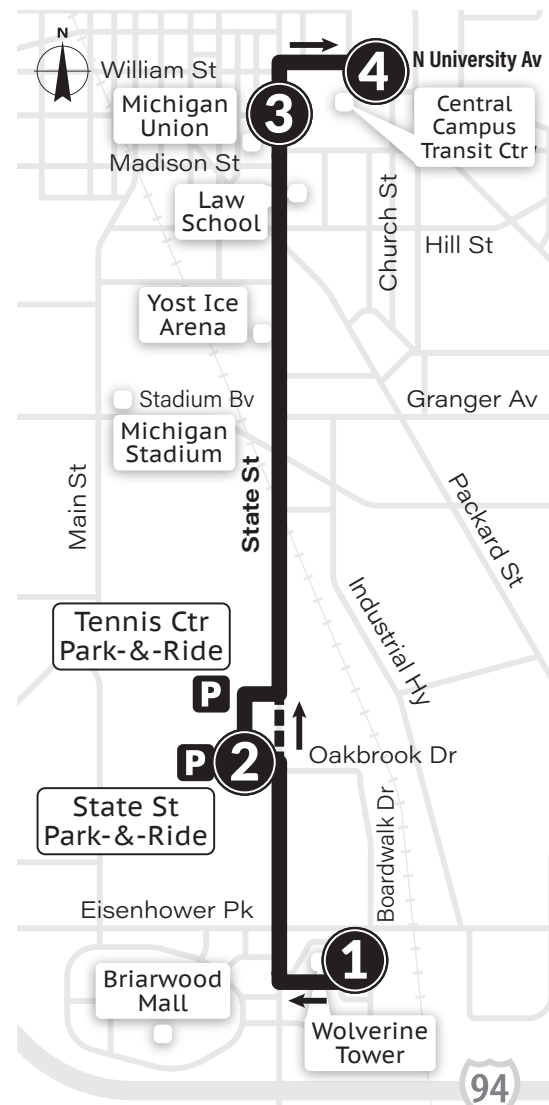

MONDAY-FRIDAY			
Wolverine Tower (1)	State St Park & Ride Lot (2)	Michigan Union (3)	Central Campus Transit Ctr (4)
6:40a	6:44a	6:55a	6:59a
6:49a	6:53a	7:04a	7:08a
6:58a	7:02a	7:13a	7:17a
7:07a	7:11a	7:22a	7:26a
7:16a	7:20a	7:31a	7:35a
7:25a	7:29a	7:40a	7:44a
7:34a	7:38a	7:49a	7:53a
7:43a	7:47a	7:58a	8:02a
7:52a	7:56a	8:07a	8:11a
8:01a	8:05a	8:16a	8:20a
8:10a	8:14a	8:25a	8:29a
8:19a	8:23a	8:34a	8:38a
8:28a	8:32a	8:43a	8:47a
8:37a	8:41a	8:52a	8:56a

MONDAY-FRIDAY (Continued)

Wolverine Tower (1)	State St Park & Ride Lot (2)	Michigan Union (3)	Central Campus Transit Ctr (4)
8:46a	8:50a	9:01a	9:05a
8:55a	8:59a	9:10a	9:14a
9:04a	9:08a	9:19a	9:23a
9:13a	9:17a	9:28a	9:32a
9:22a	9:26a	9:37a	9:41a
9:31a	9:35a	9:46a	9:50a
9:40a	9:44a	9:55a	9:59a
9:49a	9:53a	10:04a	10:08a
9:58a	10:02a	10:13a	10:17a
10:12a	10:17a	10:27a	10:32a
10:26a	10:31a	10:41a	10:46a
10:40a	10:45a	10:55a	11:00a
10:54a	10:59a	11:09a	11:14a
11:08a	11:13a	11:23a	11:28a
11:22a	11:27a	11:37a	11:42a
11:36a	11:41a	11:51a	11:56a
11:50a	11:55a	12:05p	12:10p
12:04p	12:09p	12:19p	12:24p
12:18p	12:23p	12:33p	12:38p
12:32p	12:37p	12:47p	12:52p
12:46p	12:51p	1:01p	1:06p
1:00p	1:05p	1:15p	1:20p
1:14p	1:19p	1:29p	1:34p
1:28p	1:33p	1:43p	1:48p
1:42p	1:47p	1:57p	2:02p
1:56p	2:01p	2:11p	2:16p
2:10p	—	2:21p	2:25p
2:24p	—	2:35p	2:39p
2:38p	—	2:49p	2:53p
2:51p	—	3:02p	3:06p
3:04p	—	3:15p	3:19p
3:17p	—	3:28p	3:32p
3:30p	—	3:41p	3:45p
3:30p	—	3:41p	3:45p
3:43p	—	3:54p	3:58p
3:56p	—	4:07p	4:11p
4:09p	—	4:20p	4:24p
4:22p	—	4:33p	4:37p
4:35p	—	4:46p	4:50p
4:48p	—	4:59p	5:03p
5:01p	—	5:12p	5:16p
5:14p	—	5:25p	5:29p
5:27p	—	5:38p	5:42p
5:40p	—	5:51p	5:55p
5:53p	—	6:04p	6:08p
6:06p	—	6:17p	6:21p
6:32p	—	6:43p	6:47p
—	7:05p	7:16p	7:17p
—	7:35p	7:46p	7:47p
—	8:05p	8:16p	8:17p
—	8:35p	8:46p	8:47p
—	9:05p	9:16p	9:17p
—	9:35p	9:46p	9:47p

No Saturday or Sunday Service