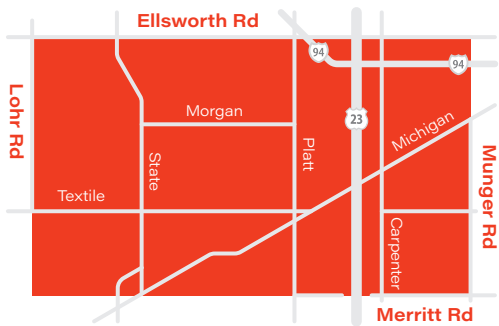

Verified Low-Income Reduced Fare

\$5.00

GroceryRide provides weekly trips from several senior housing communities to local grocery stores for \$.75 each way.

FlexRide

FlexRide is a shared shuttle service that helps riders connect to fixed-route bus stops and to other hard-to reach destinations. FlexRide provides on-demand, curb-to-curb transportation in select locations of the greater Ann Arbor and Ypsilanti area.

West

Serves Pittsfield Township only. Direct connections to Meijer–Ann Arbor Saline Rd and Meijer Carpenter Rd available.

Hours of Operation

Monday–Friday	7:00am – 7:00pm
Saturday–Sunday	No Service

Fares

\$1.00/trip