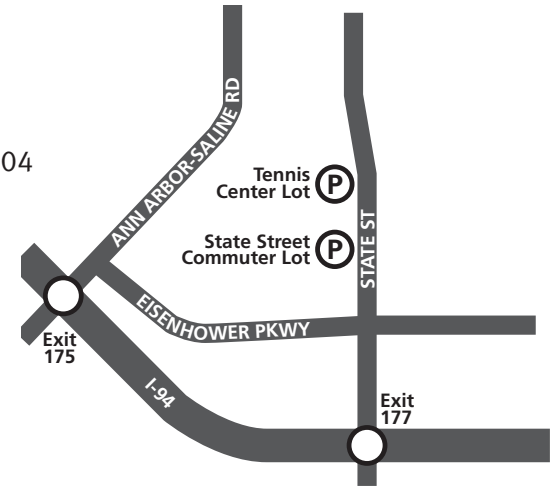

Route

- 62 U-M–State