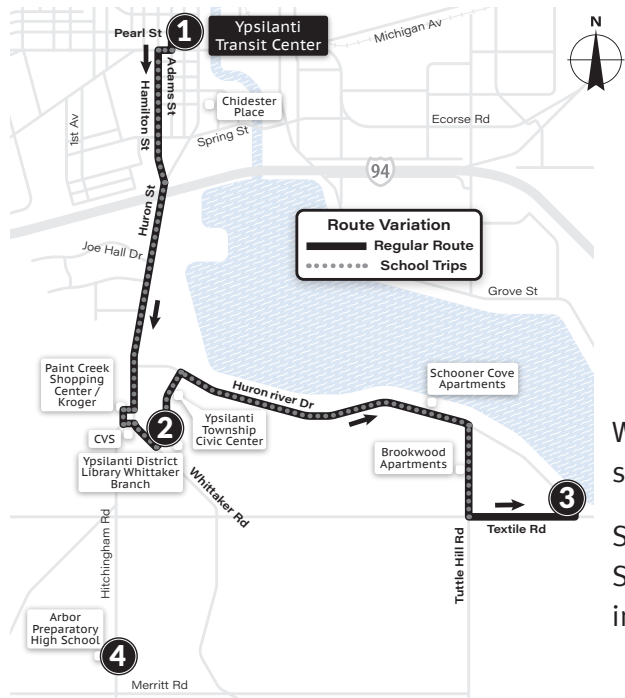

Weekday service to Arbor Prep HS on select trips. See schedule for details.

Service also provided via **FlexRide-East**. See the FlexRide Service page for more information.

MONDAY-FRIDAY			
Ypsilanti Transit Center ①	Ypsilanti District Library ②	Huron River & Textile ③	Arbor Prep School ④
6:00a	6:09a	6:19a	—
6:30a	6:39a	6:49a	—
7:00a	7:09a	—	7:19a
7:30a	7:39a	—	7:49a
8:00a	8:09a	8:19a	—
8:30a	8:39a	8:49a	—
9:00a	9:09a	9:19a	—
9:30a	9:39a	9:49a	—
10:00a	10:09a	10:19a	—
10:30a	10:39a	10:49a	—
11:00a	11:09a	11:19a	—
11:30a	11:39a	11:49a	—
12:00p	12:09p	12:19p	—
12:30p	12:39p	12:49p	—
1:00p	1:09p	1:19p	—
1:30p	1:39p	1:49p	—
2:00p	2:09p	2:19p	—
2:30p	2:39p	2:49p	—
3:00p	3:09p	—	3:19p
3:30p	3:39p	3:49p	—
4:00p	4:09p	—	4:19p
4:30p	4:39p	4:49p	—
5:00p	5:09p	5:19p	—
5:30p	5:39p	5:49p	—
6:00p	6:09p	6:19p	—
6:30p	6:39p	6:49p	—
7:00p	7:09p	7:19p	—
8:00p	8:09p	8:19p	—
9:00p	9:09p	9:19p	—
10:00p	10:09p	10:19p	—

SATURDAY		
Ypsilanti Transit Center ①	Ypsilanti District Library ②	Huron River & Textile ③
8:00a	8:09a	8:19a
9:00a	9:09a	9:19a
10:00a	10:09a	10:19a
11:00a	11:09a	11:19a
12:00p	12:09p	12:19p
1:00p	1:09p	1:19p
2:00p	2:09p	2:19p
3:00p	3:09p	3:19p
4:00p	4:09p	4:19p
5:00p	5:09p	5:19p
6:00p	6:09p	6:19p
7:00p	7:09p	7:19p
8:00p	8:09p	8:19p
9:00p	9:09p	9:19p
10:00p	10:09p	10:19p
SUNDAY		
9:00a	9:09a	9:19a
10:00a	10:09a	10:19a
11:00a	11:09a	11:19a
12:00p	12:09p	12:19p
1:00p	1:09p	1:19p
2:00p	2:09p	2:19p
3:00p	3:09p	3:19p
4:00p	4:09p	4:19p
5:00p	5:09p	5:19p
6:00p	6:09p	6:19p
7:00p	7:09p	7:19p