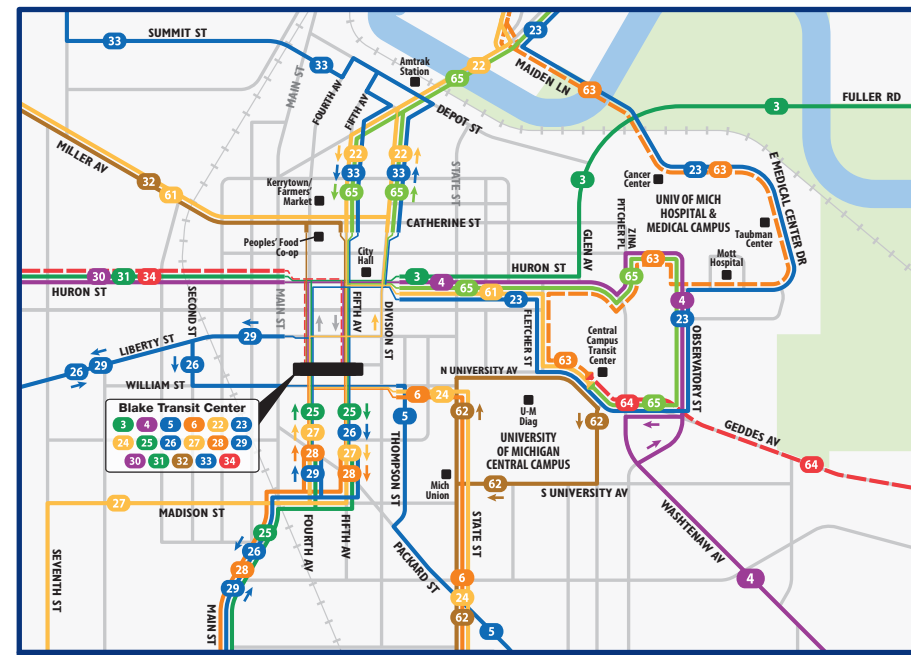

Service Updates

The following service changes will take effect on January 28, 2024.

22 Pontiac–Dhu Varren

To Pierpont Commons:

Change routing from Blake Transit Center to north on Fourth Ave. to Liberty St. to Division St.

24 Eisenhower–Golfside

Both directions:

Add Northbrook & Oakbrook timepoint.

66 Carpenter–Huron Pkwy

Both directions:

All trips will pull into VA Hospital on weekdays before 7:00pm only. Evening and Saturday pull-ins will be discontinued.

Title VI Notification Procedure

Ann Arbor Area Transportation Authority (TheRide) provides programs and services without regard to race, color, and national origin in accordance with Title VI of the Civil Rights Act. For information about TheRide's non-discrimination obligations, or to file a complaint if you believe you have been subject to unlawful discrimination, please contact TheRide.

By Mail

Ann Arbor Area Transportation Authority
Attn: Title VI
2700 S. Industrial Hwy.
Ann Arbor, MI 48104

Online

TellUs@TheRide.org

Lost & Found

If you believe you have lost an item using our service, call 734-973-6500. TheRide is not responsible for lost items. Items turned in are held for two weeks, then disposed of.

TheRide System Map

Effective January 28, 2024

Downtown Ann Arbor