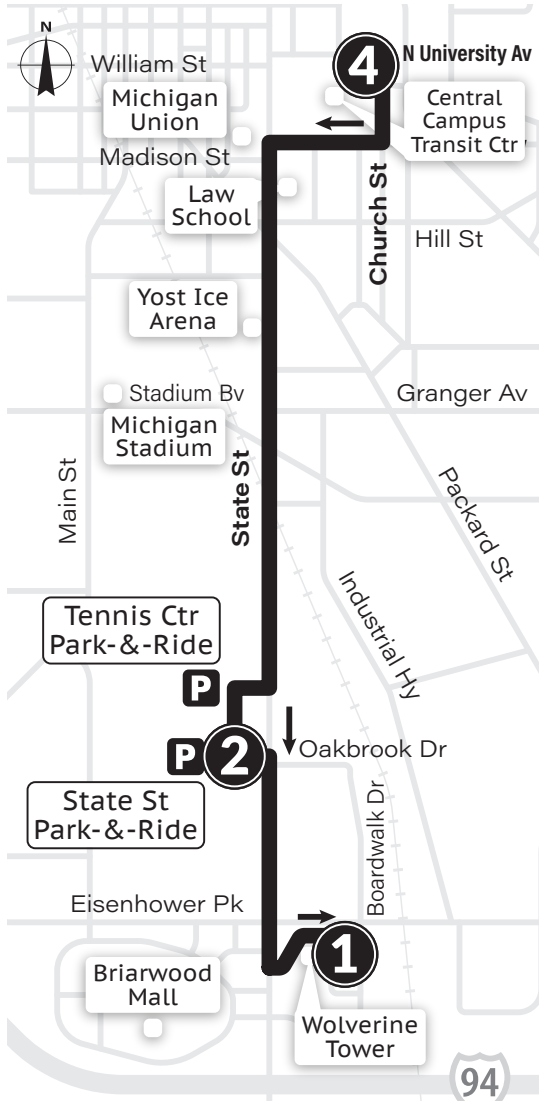

MONDAY-FRIDAY (Continued)

Central Campus Trans Ctr 4	State St Park & Ride Lot 2	Wolverine Tower 1
9:05a	9:16a	9:19a
9:14a	9:25a	9:28a
9:23a	9:34a	9:37a
9:32a	9:43a	9:46a
9:41a	9:52a	9:55a
9:50a	10:01a	10:04a
9:59a	10:12a	10:18a
10:08a	10:21a	10:27a
10:17a	10:30a	10:36a
10:32a	10:45a	10:51a
10:46a	10:59a	11:05a
11:00a	11:13a	11:19a
11:14a	11:27a	11:33a
11:28a	11:41a	11:47a
11:42a	11:55a	12:01p
11:56a	12:09p	12:15p
12:10p	12:23p	12:29p
12:24p	12:37p	12:43p
12:38p	12:51p	12:57p
12:52p	1:05p	1:11p
1:06p	1:19p	1:25p
1:20p	1:33p	1:39p
1:34p	1:47p	1:53p
1:48p	2:01p	2:07p
2:02p	2:15p	2:21p
2:16p	2:29p	2:35p
2:25p	2:40p	2:46p
2:39p	2:54p	3:00p
2:53p	3:08p	3:14p
3:06p	3:21p	3:27p
3:19p	3:34p	3:40p
3:32p	3:47p	3:53p
3:45p	4:00p	4:06p
3:58p	4:13p	4:19p
4:11p	4:26p	4:32p
4:24p	4:39p	4:45p
4:37p	4:52p	4:58p
4:50p	5:05p	5:11p
5:03p	5:18p	5:24p
5:16p	5:31p	5:37p
5:29p	5:44p	5:50p
5:42p	5:57p	6:03p
5:55p	6:10p	6:16p
6:08p	6:23p	6:29p
6:21p	6:36p	6:42p
6:47p	7:02p	—
7:17p	7:32p	—
7:47p	8:02p	—
8:17p	8:32p	—
8:47p	9:02p	—
9:17p	9:32p	—
9:47p	10:02p	—

MONDAY-FRIDAY

Central Campus Trans Ctr 4	State St Park & Ride Lot 2	Wolverine Tower 1
6:59a	7:10a	7:13a
7:08a	7:19a	7:22a
7:17a	7:28a	7:31a
7:26a	7:37a	7:40a
7:35a	7:46a	7:49a
7:44a	7:55a	7:58a
7:53a	8:04a	8:07a
8:02a	8:13a	8:16a
8:11a	8:22a	8:25a
8:20a	8:31a	8:34a
8:29a	8:40a	8:43a
8:38a	8:49a	8:52a
8:47a	8:58a	9:01a
8:56a	9:07a	9:10a

No Saturday or Sunday Service