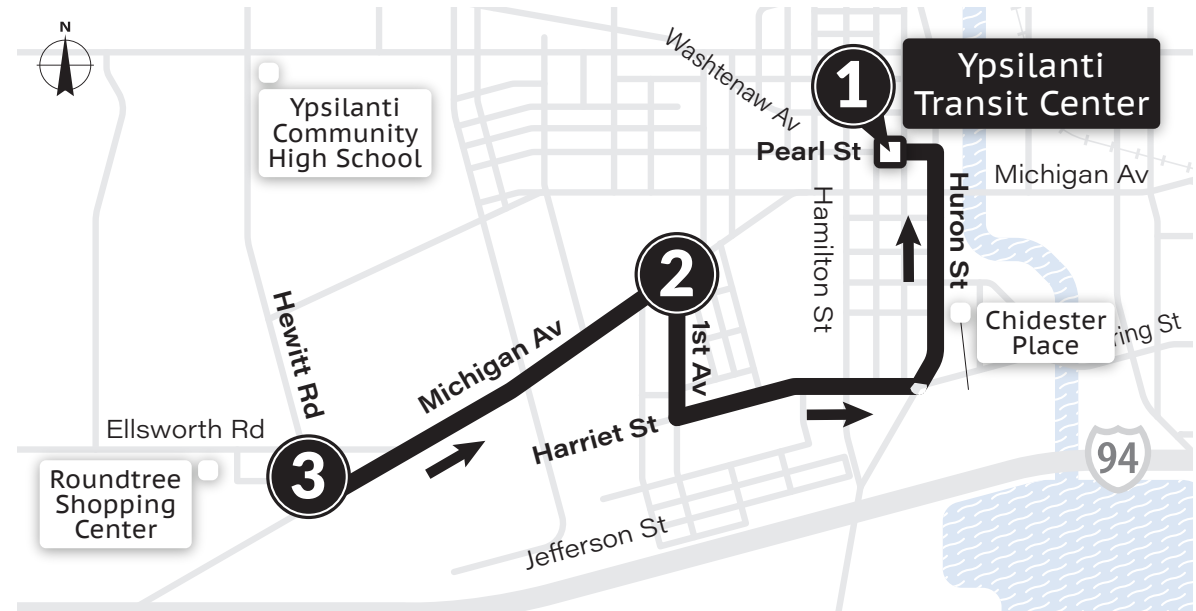

MONDAY-FRIDAY		
Ypsilanti Transit Center ①	First & Michigan ②	Hewitt & Ellsworth ③
6:00a	6:08a	6:15a
6:30a	6:38a	6:45a
7:00a	7:08a	7:15a
7:30a	7:38a	7:45a
8:00a	8:08a	8:15a
8:30a	8:38a	8:45a
9:00a	9:08a	9:15a
9:30a	9:38a	9:45a
10:00a	10:08a	10:15a
10:30a	10:38a	10:45a
11:00a	11:08a	11:15a
11:30a	11:38a	11:45a
12:00p	12:08p	12:15p
12:30p	12:38p	12:45p
1:00p	1:08p	1:15p
1:30p	1:38p	1:45p
2:00p	2:08p	2:15p
2:30p	2:38p	2:45p
3:00p	3:08p	3:15p
3:30p	3:38p	3:45p
4:00p	4:08p	4:15p
4:30p	4:38p	4:45p
5:00p	5:08p	5:15p
5:30p	5:38p	5:45p
6:00p	6:08p	6:15p
6:30p	6:38p	6:45p
7:30p	7:38p	7:45p
8:30p	8:38p	8:45p
9:30p	9:38p	9:45p
10:30p	10:38p	10:45p

SATURDAY & SUNDAY		
Ypsilanti Transit Center ①	First & Michigan ②	Hewitt & Ellsworth ③
8:30a	8:38a	8:45a
9:30a	9:38a	9:45a
10:30a	10:38a	10:45a
11:30a	11:38a	11:45a
12:30p	12:38p	12:45p
1:30p	1:38p	1:45p
2:30p	2:38p	2:45p
3:30p	3:38p	3:45p
4:30p	4:38p	4:45p
5:30p	5:38p	5:45p
6:30p	6:38p	6:45p
▼ SATURDAY ONLY ▼		
7:30p	7:38p	7:45p
8:30p	8:38p	8:45p
9:30p	9:38p	9:45p

MONDAY-FRIDAY		
Hewitt & Ellsworth ③	First & Michigan ②	Ypsilanti Transit Center ①
6:15a	6:20a	6:27a
6:45a	6:50a	6:57a
7:15a	7:20a	7:27a
7:45a	7:50a	7:57a
8:15a	8:20a	8:27a
8:45a	8:50a	8:57a
9:15a	9:20a	9:27a
9:45a	9:50a	9:57a
10:15a	10:20a	10:27a
10:45a	10:50a	10:57a
11:15a	11:20a	11:27a
11:45a	11:50a	11:57a
12:15p	12:20p	12:27p
12:45p	12:50p	12:57p
1:15p	1:20p	1:27p
1:45p	1:50p	1:57p
2:15p	2:20p	2:27p
2:45p	2:50p	2:57p
3:15p	3:20p	3:27p
3:45p	3:50p	3:57p
4:15p	4:20p	4:27p
4:45p	4:50p	4:57p
5:15p	5:20p	5:27p
5:45p	5:50p	5:57p
6:15p	6:20p	6:27p
6:45p	6:50p	6:57p
7:45p	7:50p	7:57p
8:45p	8:50p	8:57p
9:45p	9:50p	9:57p
10:45p	10:50p	10:57p

SATURDAY & SUNDAY		
Hewitt & Ellsworth ③	First & Michigan ②	Ypsilanti Transit Center ①
8:45a	8:50a	8:57a
9:45a	9:50a	9:57a
10:45a	10:50a	10:57a
11:45a	11:50a	11:57a
12:45p	12:50p	12:57p
1:45p	1:50p	1:57p
2:45p	2:50p	2:57p
3:45p	3:50p	3:57p
4:45p	4:50p	4:57p
5:45p	5:50p	5:57p
6:45p	6:50p	6:57p
▼ SATURDAY ONLY ▼		
7:45p	7:50p	7:57p
8:45p	8:50p	8:57p
9:45p	9:50p	9:57p