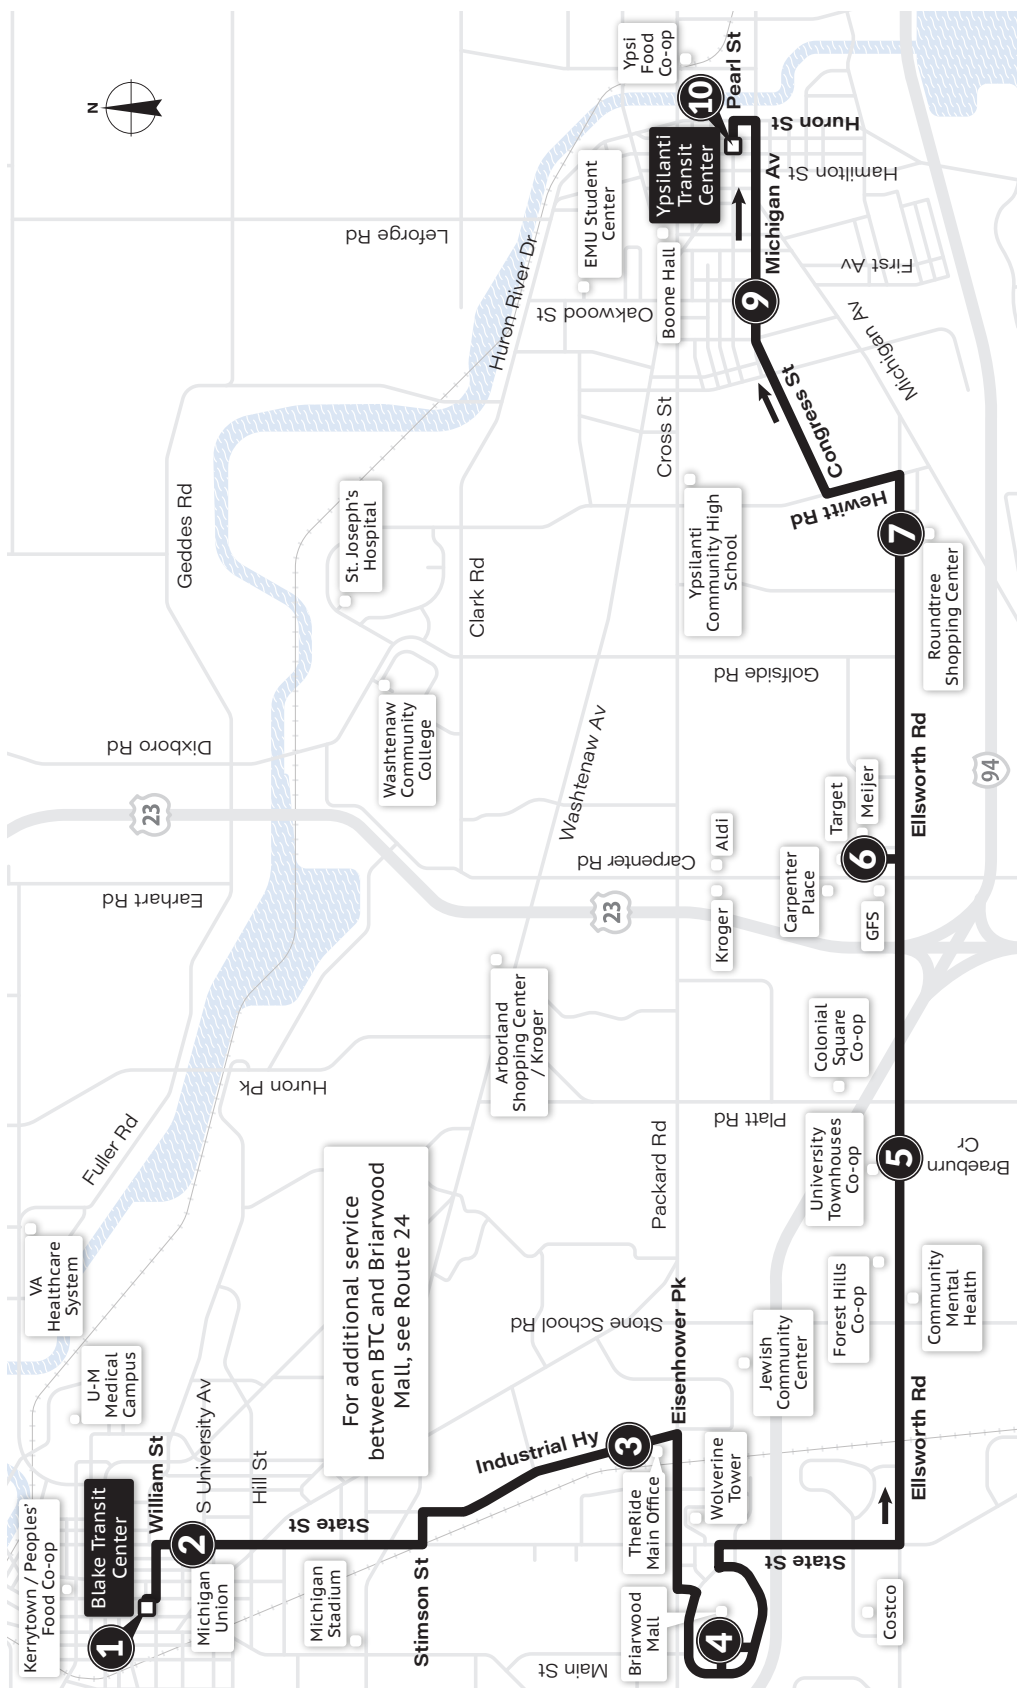

MONDAY-FRIDAY

Blake Transit Center ①	Michigan Union ②	TheRide Main Office ③	Briarwood Mall ④	Ellsworth & Braeburn ⑤	Meijer (Carpenter Rd) ⑥	Roundtree Shopping Center ⑦	Recreation Park ⑨	Ypsilanti Transit Center ⑩
6:45a	6:50a	6:58a	7:06a	7:18a	7:24a	7:29a	7:33a	7:42a
7:15a	7:20a	7:28a	7:36a	7:48a	7:54a	7:59a	8:03a	8:12a
7:45a	7:50a	7:58a	8:06a	8:18a	8:24a	8:29a	8:33a	8:42a
8:15a	8:20a	8:28a	8:36a	8:48a	8:54a	8:59a	9:03a	9:12a
8:45a	8:50a	8:58a	9:06a	9:18a	9:24a	9:29a	9:33a	9:42a
9:15a	9:20a	9:28a	9:36a	9:48a	9:54a	9:59a	10:03a	10:12a
9:45a	9:50a	9:58a	10:06a	10:18a	10:24a	10:29a	10:33a	10:42a
10:15a	10:20a	10:28a	10:36a	10:48a	10:54a	10:59a	11:03a	11:12a
10:45a	10:50a	10:58a	11:06a	11:18a	11:24a	11:29a	11:33a	11:42a
11:15a	11:20a	11:28a	11:36a	11:48a	11:54a	11:59a	12:03p	12:12p
11:45a	11:50a	11:58a	12:06p	12:18p	12:24p	12:29p	12:33p	12:42p
12:15p	12:20p	12:28p	12:36p	12:48p	12:54p	12:59p	1:03p	1:12p
12:45p	12:50p	12:58p	1:06p	1:18p	1:24p	1:29p	1:33p	1:42p
1:15p	1:20p	1:28p	1:36p	1:48p	1:54p	1:59p	2:03p	2:12p
1:45p	1:50p	1:58p	2:06p	2:18p	2:24p	2:29p	2:33p	2:42p
2:15p	2:20p	2:28p	2:36p	2:48p	2:54p	2:59p	3:03p	3:12p
2:45p	2:50p	2:58p	3:06p	3:18p	3:24p	3:29p	3:33p	3:42p
3:15p	3:20p	3:28p	3:36p	3:48p	3:54p	3:59p	4:03p	4:12p
3:45p	3:50p	3:58p	4:06p	4:18p	4:24p	4:29p	4:33p	4:42p
4:15p	4:20p	4:28p	4:36p	4:48p	4:54p	4:59p	5:03p	5:12p
4:45p	4:50p	4:58p	5:06p	5:18p	5:24p	5:29p	5:33p	5:42p
5:15p	5:20p	5:28p	5:36p	5:48p	5:54p	5:59p	6:03p	6:12p
5:45p	5:50p	5:58p	6:06p	6:18p	6:24p	6:29p	6:33p	6:42p
6:15p	6:20p	6:28p	6:36p	6:48p	6:54p	6:59p	7:03p	7:12p
6:45p	6:50p	6:58p	7:06p	7:18p	7:24p	7:29p	7:33p	7:42p
7:45p	7:50p	7:58p	8:06p	8:18p	8:24p	8:29p	8:33p	8:42p
8:45p	8:50p	8:58p	9:06p	9:18p	9:24p	9:29p	9:33p	9:42p
9:45p	9:50p	9:58p	10:06p	10:18p	10:24p	10:29p	10:33p	10:42p
10:45p	10:50p	10:58p	11:06p	11:18p	11:24p	11:29p	11:33p	11:42p

SATURDAY & SUNDAY

Blake Transit Center ①	Michigan Union ②	TheRide Main Office ③	Briarwood Mall ④	Ellsworth & Braeburn ⑤	Meijer (Carpenter Rd) ⑥	Roundtree Shopping Center ⑦	Recreation Park ⑨	Ypsilanti Transit Center ⑩
8:45a	8:50a	8:58a	9:06a	9:18a	9:24a	9:29a	9:33a	9:42a
9:45a	9:50a	9:58a	10:06a	10:18a	10:24a	10:29a	10:33a	10:42a
10:45a	10:50a	10:58a	11:06a	11:18a	11:24a	11:29a	11:33a	11:42a
11:45a	11:50a	11:58a	12:06p	12:18p	12:24p	12:29p	12:33p	12:42p
12:45p	12:50p	12:58p	1:06p	1:18p	1:24p	1:29p	1:33p	1:42p
1:45p	1:50p	1:58p	2:06p	2:18p	2:24p	2:29p	2:33p	2:42p
2:45p	2:50p	2:58p	3:06p	3:18p	3:24p	3:29p	3:33p	3:42p
3:45p	3:50p	3:58p	4:06p	4:18p	4:24p	4:29p	4:33p	4:42p
4:45p	4:50p	4:58p	5:06p	5:18p	5:24p	5:29p	5:33p	5:42p
5:45p	5:50p	5:58p	6:06p	6:18p	6:24p	6:29p	6:33p	6:42p
6:45p	6:50p	6:58p	7:06p	7:18p	7:24p	7:29p	7:33p	7:42p
▼ SATURDAY ONLY ▼								
7:45p	7:50p	7:58p	8:06p	8:18p	8:24p	8:29p	8:33p	8:42p
8:45p	8:50p	8:58p	9:06p	9:18p	9:24p	9:29p	9:33p	9:42p
9:45p	9:50p	9:58p	10:06p	10:18p	10:24p	10:29p	10:33p	10:42p
10:45p	10:50p	10:58p	11:06p	—	—	—	—	—