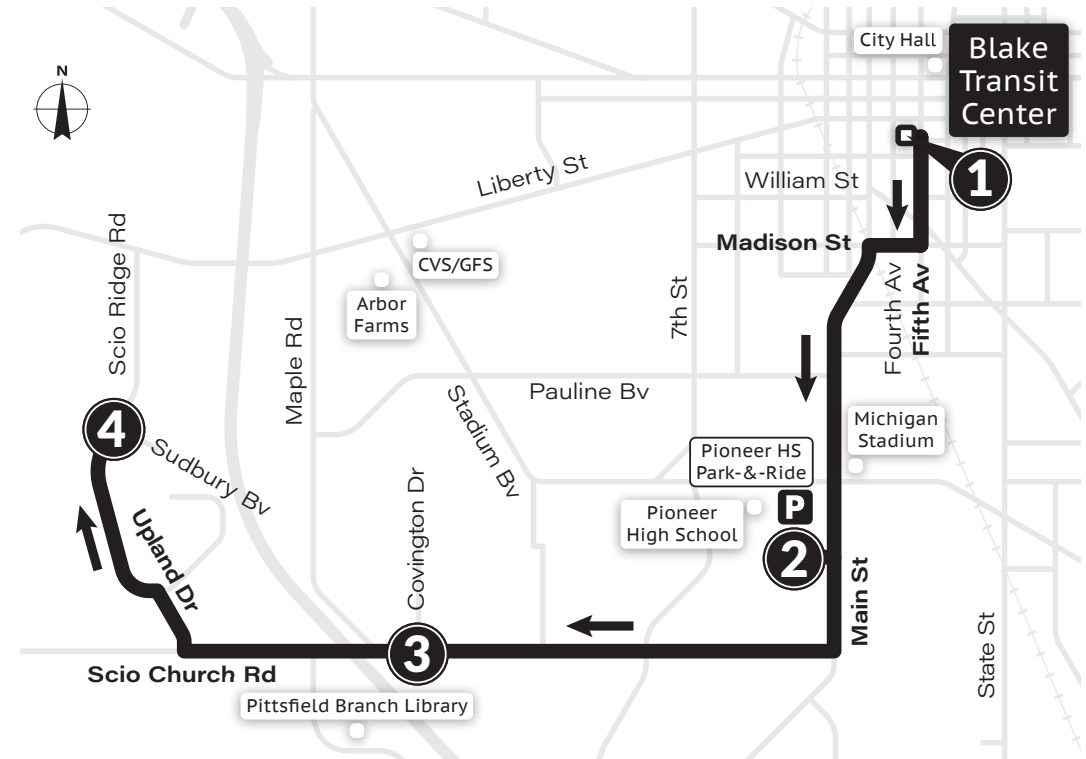

MONDAY-FRIDAY			
Scio Ridge & Sudbury (4)	Liberty & Maple (5)	Liberty & Seventh (6)	Blake Transit Center (1)
6:28a	6:31a	6:34a	6:42a
6:58a	7:01a	7:04a	7:12a
7:28a	7:31a	7:34a	7:42a
7:58a	8:01a	8:04a	8:12a
8:28a	8:31a	8:34a	8:42a
8:58a	9:01a	9:04a	9:12a
9:28a	9:31a	9:34a	9:42a
9:58a	10:01a	10:04a	10:12a
10:28a	10:31a	10:34a	10:42a
11:28a	11:31a	11:34a	11:42a
12:28p	12:31p	12:34p	12:42p
1:28p	1:31p	1:34p	1:42p
2:28p	2:31p	2:34p	2:42p
3:28p	3:31p	3:34p	3:42p
3:58p	4:01p	4:04p	4:12p
4:28p	4:31p	4:34p	4:42p
4:58p	5:01p	5:04p	5:12p
5:28p	5:31p	5:34p	5:42p
6:58p	6:01p	6:04p	6:12p
6:28p	6:31p	6:34p	6:42p
6:58p	7:01p	7:04p	7:12p
7:58p	8:01p	8:04p	8:12p
8:58p	9:01p	9:04p	9:12p
9:58p	10:01p	10:04p	10:12p
10:58p	11:01p	11:04p	11:12p

SATURDAY			
Scio Ridge & Sudbury (4)	Liberty & Maple (5)	Liberty & Seventh (6)	Blake Transit Center (1)
7:58a	8:01a	8:04a	8:12a
8:58a	9:01a	9:04a	9:12a
9:58a	10:01a	10:04a	10:12a
10:58a	11:01a	11:04a	11:12a
11:58a	12:01p	12:04p	12:12p
12:58p	1:01p	1:04p	1:12p
1:58p	2:01p	2:04p	2:12p
2:58p	3:01p	3:04p	3:12p
3:58p	4:01p	4:04p	4:12p
4:58p	5:01p	5:04p	5:12p
5:58p	6:01p	6:04p	6:12p
6:58p	7:01p	7:04p	7:12p
7:58p	8:01p	8:04p	8:12p
8:58p	9:01p	9:04p	9:12p
9:58p	10:01p	10:04p	10:12p

SUNDAY			
Scio Ridge & Sudbury (4)	Liberty & Maple (5)	Liberty & Seventh (6)	Blake Transit Center (1)
8:58a	9:01a	9:04a	9:12a
9:58a	10:01a	10:04a	10:12a
10:58a	11:01a	11:04a	11:12a
11:58a	12:01p	12:04p	12:12p
12:58p	1:01p	1:04p	1:12p
1:58p	2:01p	2:04p	2:12p
2:58p	3:01p	3:04p	3:12p
3:58p	4:01p	4:04p	4:12p
4:58p	5:01p	5:04p	5:12p
5:58p	6:01p	6:04p	6:12p

MONDAY-FRIDAY			
Blake Transit Center (1)	Pioneer High School Park-&-Ride (2)	Scio Church & Covington (3)	Scio Ridge & Sudbury (4)
6:45a	6:51a	6:54a	6:58a
7:15a	7:21a	7:24a	7:28a
7:45a	7:51a	7:54a	7:58a
8:15a	8:21a	8:24a	8:28a
8:45a	8:51a	8:54a	8:58a
9:15a	9:21a	9:24a	9:28a
9:45a	9:51a	9:54a	9:58a
10:15a	10:21a	10:24a	10:28a
11:15a	11:21a	11:24a	11:28a
12:15p	12:21p	12:24p	12:28p
1:15p	1:21p	1:24p	1:28p
2:15p	2:21p	2:24p	2:28p
3:15p	3:21p	3:24p	3:28p
3:45p	3:51p	3:54p	3:58p
4:15p	4:21p	4:24p	4:28p
4:45p	4:51p	4:54p	4:58p
5:15p	5:21p	5:24p	5:28p
5:45p	5:51p	5:54p	5:58p
6:15p	6:21p	6:24p	6:28p
6:45p	6:51p	6:54p	6:58p
7:45p	7:51p	7:54p	7:58p
8:45p	8:51p	8:54p	8:58p
9:45p	9:51p	9:54p	9:58p
10:45p	10:51p	10:54p	10:58p

SATURDAY			
Blake Transit Center (1)	Pioneer High School Park-&-Ride (2)	Scio Church & Covington (3)	Scio Ridge & Sudbury (4)
7:45a	7:51a	7:54a	7:58a
8:45a	8:51a	8:54a	8:58a
9:45a	9:51a	9:54a	9:58a
10:45a	10:51a	10:54a	10:58a
11:45a	11:51a	11:54a	11:58a
12:45p	12:51p	12:54p	12:58p
1:45p	1:51p	1:54p	1:58p
2:45p	2:51p	2:54p	2:58p
3:45p	3:51p	3:54p	3:58p
4:45p	4:51p	4:54p	4:58p
5:45p	5:51p	5:54p	5:58p
6:45p	6:51p	6:54p	6:58p
7:45p	7:51p	7:54p	7:58p
8:45p	8:51p	8:54p	8:58p
9:45p	9:51p	9:54p	9:58p