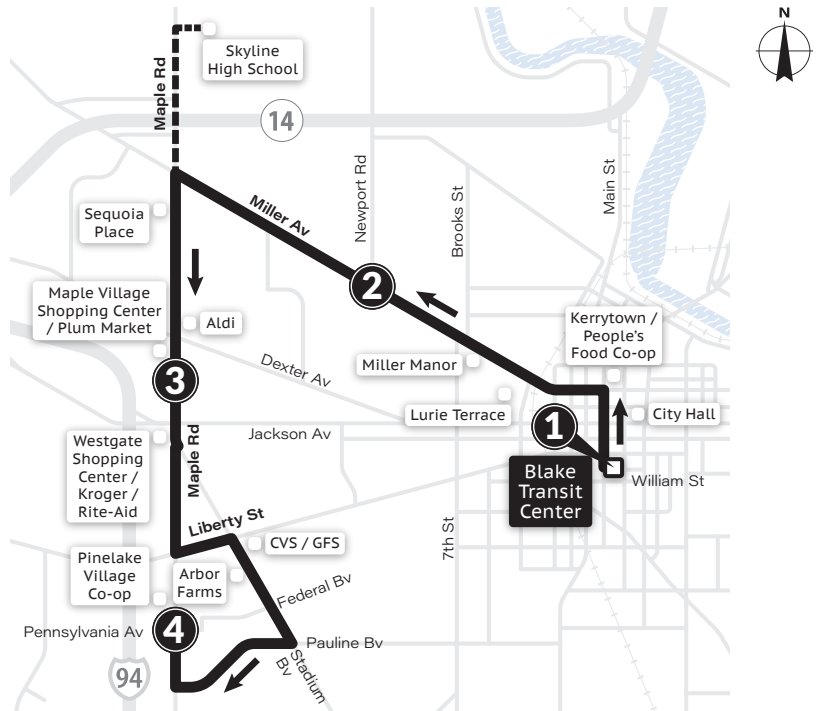

MONDAY-FRIDAY

4	3	2	1
Pennsylvania & Maple	Maple Village	Miller & Newport	Blake Transit Center
6:12a	6:19a	6:23a	6:42a
6:42a	6:49a	6:53a	7:12a
7:12a	7:18a*	7:28a	7:42a
7:42a	7:48a*	7:58a	8:12a
8:12a	8:19a	8:23a	8:42a
8:42a	8:49a	8:53a	9:12a
9:12a	9:19a	9:23a	9:42a
9:42a	9:49a	9:53a	10:12a
10:12a	10:19a	10:23a	10:42a
10:42a	10:49a	10:53a	11:12a
11:12a	11:19a	11:23a	11:42a
11:42a	11:49a	11:53a	12:12p
12:12p	12:19p	12:23p	12:42p
12:42p	12:49p	12:53p	1:12p
1:12p	1:19p	1:23p	1:42p
1:42p	1:49p	1:53p	2:12p
2:12p	2:19p	2:23p	2:42p
2:42p	2:48p*	2:58p	3:12p
3:12p	3:18p*	3:28p	3:42p
3:42p	3:49p	3:53p	4:12p
4:12p	4:19p	4:23p	4:42p
4:42p	4:49p	4:53p	5:12p
5:12p	5:19p	5:23p	5:42p
5:42p	5:49p	5:53p	6:12p
6:12p	6:19p	6:23p	6:42p
6:42p	6:49p	6:53p	7:12p
7:42p	7:49p	7:53p	8:12p
8:42p	8:49p	8:53p	9:12p
9:42p	9:49p	9:53p	10:12p
10:42p	10:49p	10:53p	11:12p

SATURDAY & SUNDAY

4	3	2	1
Pennsylvania & Maple	Maple Village	Miller & Newport	Blake Transit Center
8:42a	8:49a	8:53a	9:12a
9:42a	9:49a	9:53a	10:12a
10:42a	10:49a	10:53a	11:12a
11:42a	11:49a	11:53a	12:12p
12:42p	12:49p	12:53p	1:12p
1:42p	1:49p	1:53p	2:12p
2:42p	2:49p	2:53p	3:12p
3:42p	3:49p	3:53p	4:12p
4:42p	4:49p	4:53p	5:12p
5:42p	5:49p	5:53p	6:12p
6:42p	6:49p	6:53p	7:12p
▼ SATURDAY ONLY ▼			
7:42p	7:49p	7:53p	8:12p
8:42p	8:49p	8:53p	9:12p
9:42p	9:49p	9:53p	10:12p

*Trip serves Skyline High School.

MONDAY-FRIDAY

1	2	3	4
Blake Transit Center	Miller & Newport	Maple Village	Pennsylvania & Maple
6:45a	6:50a	6:58a	7:12a
7:15a	7:20a*	7:30a	7:42a
7:45a	7:50a*	8:00a	8:12a
8:15a	8:20a	8:28a	8:42a
8:45a	8:50a	8:58a	9:12a
9:15a	9:20a	9:28a	9:42a
9:45a	9:50a	9:58a	10:12a
10:15a	10:20a	10:28a	10:42a
10:45a	10:50a	10:58a	11:12a
11:15a	11:20a	11:28a	11:42a
11:45a	11:50a	11:58a	12:12p
12:15p	12:20p	12:28p	12:42p
12:45p	12:50p	12:58p	1:12p
1:15p	1:20p	1:28p	1:42p
1:45p	1:50p	1:58p	2:12p
2:15p	2:20p	2:28p	2:42p
2:45p	2:50p*	3:00p	3:12p
3:15p	3:20p*	3:30p	3:42p
3:45p	3:50p	3:58p	4:12p
4:15p	4:20p	4:28p	4:42p
4:45p	4:50p	4:58p	5:12p
5:15p	5:20p	5:28p	5:42p
5:45p	5:50p	5:58p	6:12p
6:15p	6:20p	6:28p	6:42p
7:15p	7:20p	7:28p	7:42p
8:15p	8:20p	8:28p	8:42p
9:15p	9:20p	9:28p	9:42p
10:15p	10:20p	10:28p	10:42p
11:15p	11:20p	11:28p	11:42p

SATURDAY & SUNDAY

1	2	3	4
Blake Transit Center	Miller & Newport	Maple Village	Pennsylvania & Maple
8:15a	8:20a	8:28a	8:42a
9:15a	9:20a	9:28a	9:42a
10:15a	10:20a	10:28a	10:42a
11:15a	11:20a	11:28a	11:42a
12:15p	12:20p	12:28p	12:42p
1:15p	1:20p	1:28p	1:42p
2:15p	2:20p	2:28p	2:42p
3:15p	3:20p	3:28p	3:42p
4:15p	4:20p	4:28p	4:42p
5:15p	5:20p	5:28p	5:42p
6:15p	6:20p	6:28p	6:42p
▼ SATURDAY ONLY ▼			
7:15p	7:20p	7:28p	7:42p
8:15p	8:20p	8:28p	8:42p
9:15p	9:20p	9:28p	9:42p
10:15p	10:20p	10:28p	10:42p

*Trip serves Skyline High School.