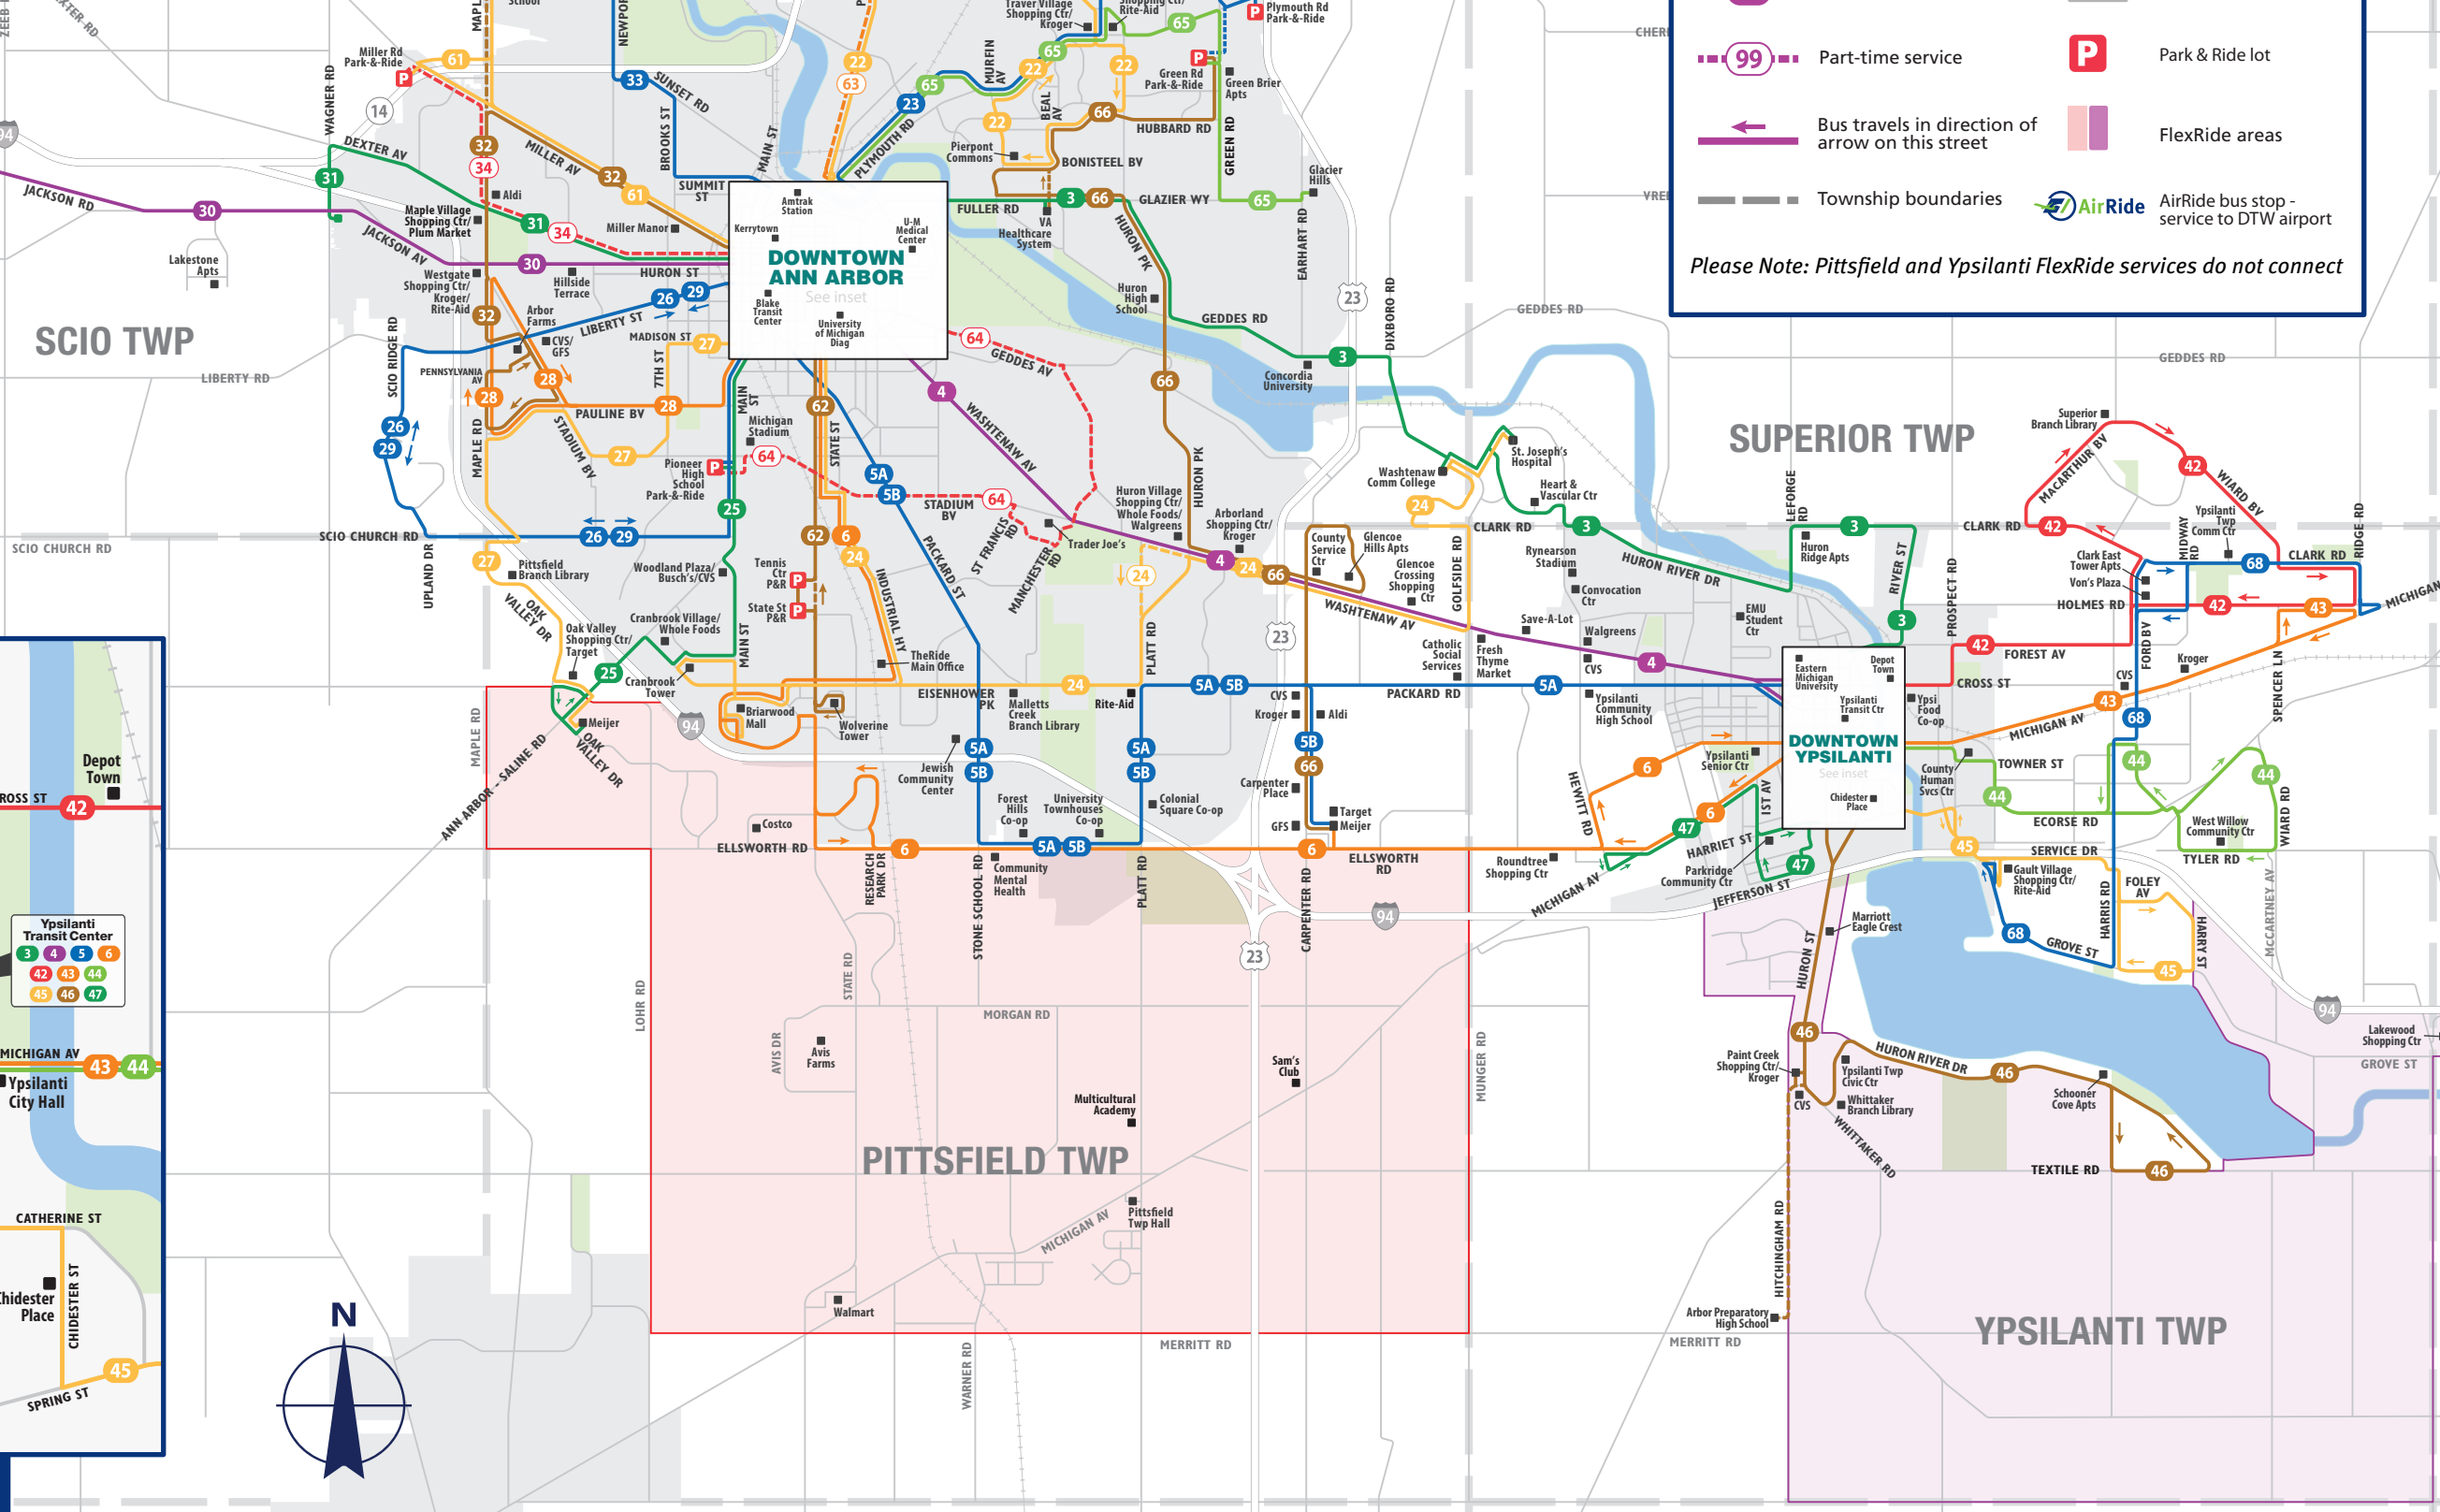

TheRide System Map

Effective January 28, 2024

Downtown Ann Arbor

Downtown Ypsilanti

TheRide MAP LEGEND

- Full-time service
- - -●- - -●- - -●- - - Part-time service
- ← Bus travels in direction of arrow on this street
- Township boundaries
- City areas
- P Park & Ride lot
- FlexRide areas
- AirRide bus stop - service to DTW airport