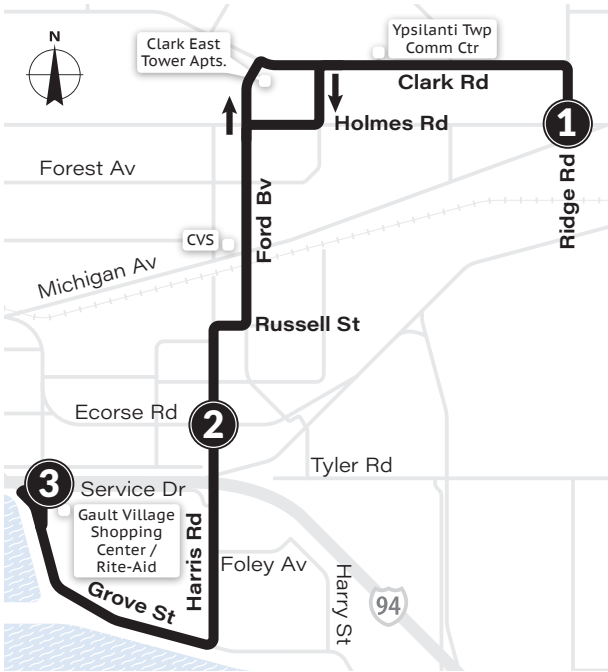

Most Trips Connect to **Route 43** at Holmes & Ridge

To Gault Village

To Holmes & Ridge

MONDAY-FRIDAY			MONDAY-FRIDAY		
Holmes & Ridge 1	Harris & Ecorse 2	Gault Village 3	Gault Village 3	Harris & Ecorse 2	Holmes & Ridge 1
6:13a	6:21a	6:25a	6:30a	6:35a	6:43a
6:43a	6:51a	6:55a	7:00a	7:05a	7:13a
7:13a	7:21a	7:25a	7:30a	7:35a	7:43a
7:43a	7:51a	7:55a	8:00a	8:05a	8:13a
8:13a	8:21a	8:25a	8:30a	8:35a	8:43a
8:43a	8:51a	8:55a	9:00a	9:05a	9:13a
9:13a	9:21a	9:25a	9:30a	9:35a	9:43a
9:43a	9:51a	9:55a	10:00a	10:05a	10:13a
10:13a	10:21a	10:25a	10:30a	10:35a	10:43a
10:43a	10:51a	10:55a	11:00a	11:05a	11:13a
11:13a	11:21a	11:25a	11:30a	11:35a	11:43a
11:43a	11:51a	11:55a	12:00p	12:05p	12:13p
12:13p	12:21p	12:25p	12:30p	12:35p	12:43p
12:43p	12:51p	12:55p	1:00p	1:05p	1:13p
1:13p	1:21p	1:25p	1:30p	1:35p	1:43p
1:43p	1:51p	1:55p	2:00p	2:05p	2:13p
2:13p	2:21p	2:25p	2:30p	2:35p	2:43p
2:43p	2:51p	2:55p	3:00p	3:05p	3:13p
3:13p	3:21p	3:25p	3:30p	3:35p	3:43p
3:43p	3:51p	3:55p	4:00p	4:05p	4:13p
4:13p	4:21p	4:25p	4:30p	4:35p	4:43p
4:43p	4:51p	4:55p	5:00p	5:05p	5:13p
5:13p	5:21p	5:25p	5:30p	5:35p	5:43p
5:43p	5:51p	5:55p	6:00p	6:05p	6:13p
6:13p	6:21p	6:25p	6:30p	6:35p	6:43p*