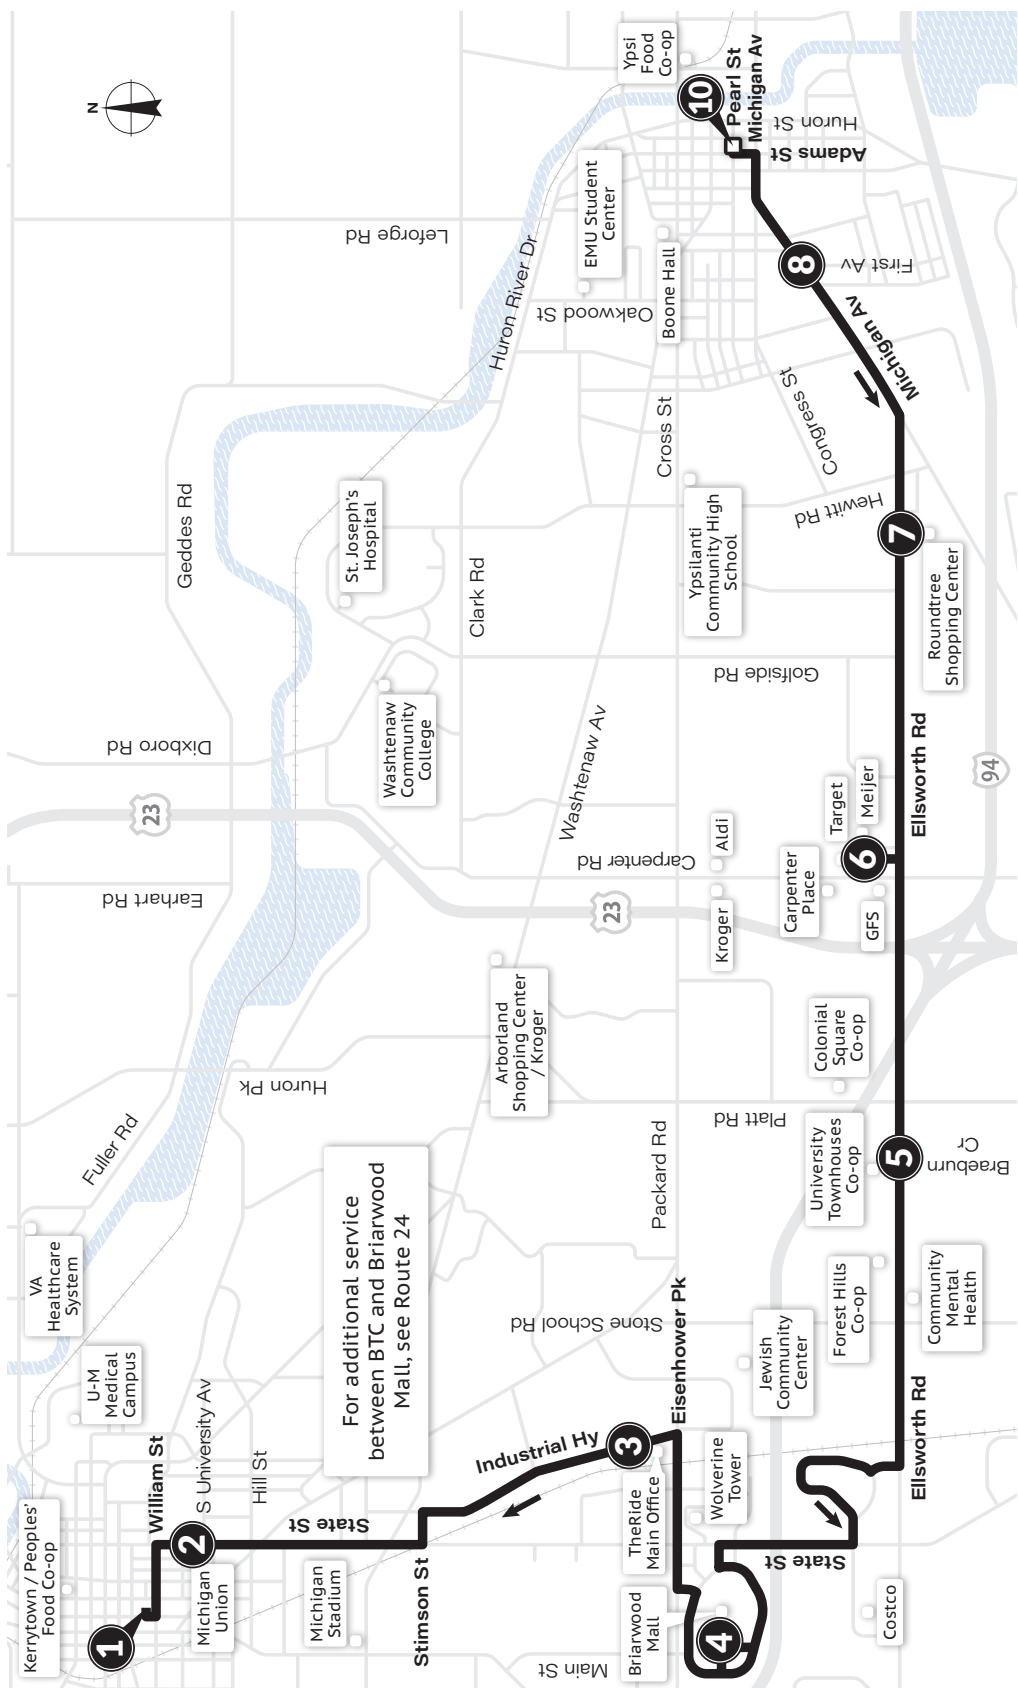

MONDAY-FRIDAY

Ypsilanti Transit Center	Michigan & First	Roundtree Shopping Center	Meijer (Carpenter Rd)	Ellsworth & Braeburn	Briarwood Mall	TheRide Main Office	Michigan Union	Blake Transit Center
10	8	7	6	5	4	3	2	1
6:45a	6:48a	6:51a	6:59a	7:05a	7:18a	7:26a	7:34a	7:42a
7:15a	7:18a	7:21a	7:29a	7:35a	7:48a	7:56a	8:04a	8:12a
7:45a	7:48a	7:51a	7:59a	8:05a	8:18a	8:26a	8:34a	8:42a
8:15a	8:18a	8:21a	8:29a	8:35a	8:48a	8:56a	9:04a	9:12a
8:45a	8:48a	8:51a	8:59a	9:05a	9:18a	9:26a	9:34a	9:42a
9:15a	9:18a	9:21a	9:29a	9:35a	9:48a	9:56a	10:04a	10:12a
9:45a	9:48a	9:51a	9:59a	10:05a	10:18a	10:26a	10:34a	10:42a
10:15a	10:18a	10:21a	10:29a	10:35a	10:48a	10:56a	11:04a	11:12a
10:45a	10:48a	10:51a	10:59a	11:05a	11:18a	11:26a	11:34a	11:42a
11:15a	11:18a	11:21a	11:29a	11:35a	11:48a	11:56a	12:04p	12:12p
11:45a	11:48a	11:51a	11:59a	12:05p	12:18p	12:26p	12:34p	12:42p
12:15p	12:18p	12:21p	12:29p	12:35p	12:48p	12:56p	1:04p	1:12p
12:45p	12:48p	12:51p	12:59p	1:05p	1:18p	1:26p	1:34p	1:42p
1:15p	1:18p	1:21p	1:29p	1:35p	1:48p	1:56p	2:04p	2:12p
1:45p	1:48p	1:51p	1:59p	2:05p	2:18p	2:26p	2:34p	2:42p
2:15p	2:18p	2:21p	2:29p	2:35p	2:48p	2:56p	3:04p	3:12p
2:45p	2:48p	2:51p	2:59p	3:05p	3:18p	3:26p	3:34p	3:42p
3:15p	3:18p	3:21p	3:29p	3:35p	3:48p	3:56p	4:04p	4:12p
3:45p	3:48p	3:51p	3:59p	4:05p	4:18p	4:26p	4:34p	4:42p
4:15p	4:18p	4:21p	4:29p	4:35p	4:48p	4:56p	5:04p	5:12p
4:45p	4:48p	4:51p	4:59p	5:05p	5:18p	5:26p	5:34p	5:42p
5:15p	5:18p	5:21p	5:29p	5:35p	5:48p	5:56p	6:04p	6:12p
5:45p	5:48p	5:51p	5:59p	6:05p	6:18p	6:26p	6:34p	6:42p
6:15p	6:18p	6:21p	6:29p	6:35p	6:48p	6:56p	7:04p	7:12p
6:45p	6:48p	6:51p	6:59p	7:05p	7:18p	7:26p	7:34p	7:42p
7:45p	7:48p	7:51p	7:59p	8:05p	8:18p	8:26p	8:34p	8:42p
8:45p	8:48p	8:51p	8:59p	9:05p	9:18p	9:26p	9:34p	9:42p
9:45p	9:48p	9:51p	9:59p	10:05p	10:18p	10:26p	10:34p	10:42p
10:45p	10:48p	10:51p	10:59p	11:05p	11:18p	11:26p	11:34p	11:42p

SATURDAY & SUNDAY

Ypsilanti Transit Center	Michigan & First	Roundtree Shopping Center	Meijer (Carpenter Rd)	Ellsworth & Braeburn	Briarwood Mall	TheRide Main Office	Michigan Union	Blake Transit Center
10	8	7	6	5	4	3	2	1
8:45a	8:48a	8:51a	8:59a	9:05a	9:18a	9:26a	9:34a	9:42a
9:45a	9:48a	9:51a	9:59a	10:05a	10:18a	10:26a	10:34a	10:42a
10:45a	10:48a	10:51a	10:59a	11:05a	11:18a	11:26a	11:34a	11:42a
11:45a	11:48a	11:51a	11:59a	12:05p	12:18p	12:26p	12:34p	12:42p
12:45p	12:48p	12:51p	12:59p	1:05p	1:18p	1:26p	1:34p	1:42p
1:45p	1:48p	1:51p	1:59p	2:05p	2:18p	2:26p	2:34p	2:42p
2:45p	2:48p	2:51p	2:59p	3:05p	3:18p	3:26p	3:34p	3:42p
3:45p	3:48p	3:51p	3:59p	4:05p	4:18p	4:26p	4:34p	4:42p
4:45p	4:48p	4:51p	4:59p	5:05p	5:18p	5:26p	5:34p	5:42p
5:45p	5:48p	5:51p	5:59p	6:05p	6:18p	6:26p	6:34p	6:42p
6:45p	6:48p	6:51p	6:59p	7:05p	7:18p	7:26p	7:34p	7:42p
▼ SATURDAY ONLY ▼								
7:45p	7:48p	7:51p	7:59p	8:05p	8:18p	8:26p	8:34p	8:42p
8:45p	8:48p	8:51p	8:59p	9:05p	9:18p	9:26p	9:34p	9:42p
9:45p	9:48p	9:51p	9:59p	10:05p	10:18p	10:26p	10:34p	10:42p