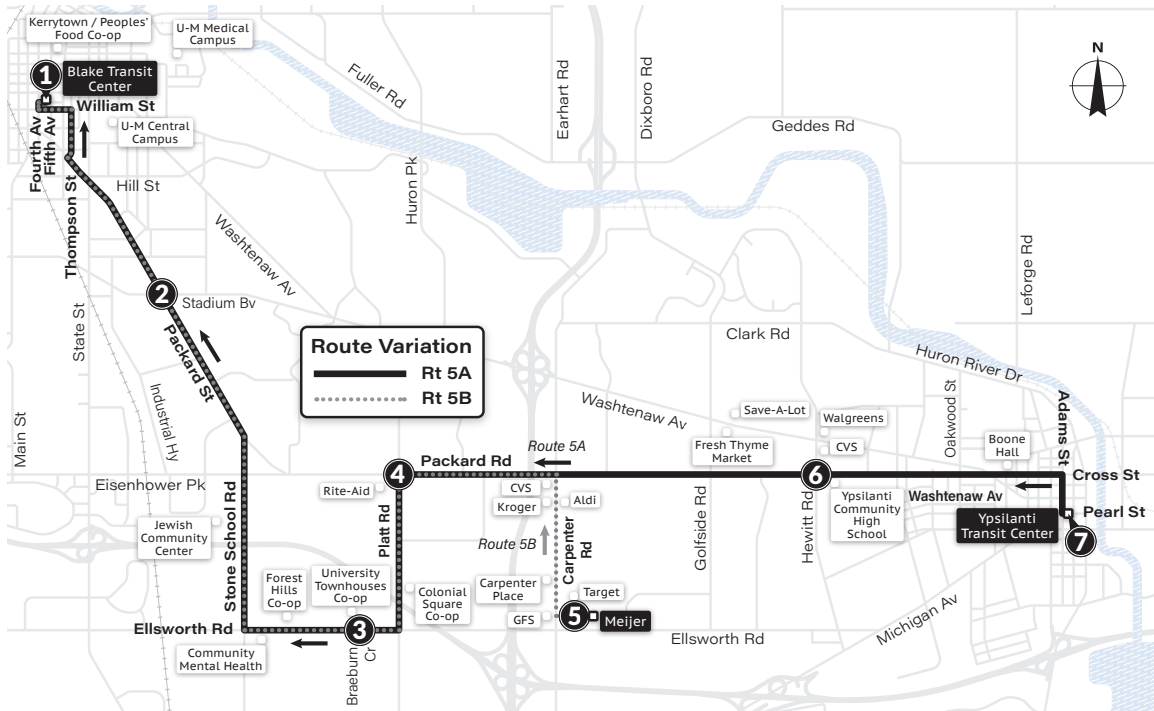

MONDAY-FRIDAY

Rt var.	Ypsilanti Transit Center ⑦	Hewitt & Packard ⑥	Meijer (Carpenter Rd) ⑤	Packard & Platt ④	Ellsworth & Braeburn ③	Packard & Stadium ②	Blake Transit Center ①
5A	6:08a	6:18a	—	6:31a	6:37a	6:47a	6:57a
5B	—	—	6:38a	6:46a	6:52a	7:02a	7:12a
5A	6:38a	6:48a	—	7:01a	7:07a	7:17a	7:27a
5B	—	—	7:08a	7:16a	7:22a	7:32a	7:42a
5A	7:08a	7:18a	—	7:31a	7:37a	7:47a	7:57a
5B	—	—	7:38a	7:46a	7:52a	8:02a	8:12a
5A	7:38a	7:48a	—	8:01a	8:07a	8:17a	8:27a
5B	—	—	8:08a	8:16a	8:22a	8:32a	8:42a
5A	8:08a	8:18a	—	8:31a	8:37a	8:47a	8:57a
5B	—	—	8:38a	8:46a	8:52a	9:02a	9:12a
5A	8:38a	8:48a	—	9:01a	9:07a	9:17a	9:27a
5B	—	—	9:08a	9:16a	9:22a	9:32a	9:42a
5A	9:08a	9:18a	—	9:31a	9:37a	9:47a	9:57a
5B	—	—	9:38a	9:46a	9:52a	10:02a	10:12a
5A	9:38a	9:48a	—	10:01a	10:07a	10:17a	10:27a
5B	—	—	10:08a	10:16a	10:22a	10:32a	10:42a
5A	10:08a	10:18a	—	10:31a	10:37a	10:47a	10:57a
5B	—	—	10:38a	10:46a	10:52a	11:02a	11:12a
5A	10:38a	10:48a	—	11:01a	11:07a	11:17a	11:27a
5B	—	—	11:08a	11:16a	11:22a	11:32a	11:42a
5A	11:08a	11:18a	—	11:31a	11:37a	11:47a	11:57a
5B	—	—	11:38a	11:46a	11:52a	12:02p	12:12p
5A	11:38a	11:48a	—	12:01p	12:07p	12:17p	12:27p
5B	—	—	12:08p	12:16p	12:22p	12:32p	12:42p
5A	12:08p	12:18p	—	12:31p	12:37p	12:47p	12:57p
5B	—	—	12:38p	12:46p	12:52p	1:02p	1:12p
5A	12:38p	12:48p	—	1:01p	1:07p	1:17p	1:27p
5B	—	—	1:08p	1:16p	1:22p	1:32p	1:42p
5A	1:08p	1:18p	—	1:31p	1:37p	1:47p	1:57p

MONDAY-FRIDAY (Continued)

Rt var.	Ypsilanti Transit Center ⑦	Hewitt & Packard ⑥	Meijer (Carpenter Rd) ⑤	Packard & Platt ④	Ellsworth & Braeburn ③	Packard & Stadium ②	Blake Transit Center ①
5B	—	—	1:38p	1:46p	1:52p	2:02p	2:12p
5A	1:38p	1:48p	—	2:01p	2:07p	2:17p	2:27p
5B	—	—	2:08p	2:16p	2:22p	2:32p	2:42p
5A	2:08p	2:18p	—	2:31p	2:37p	2:47p	2:57p
5B	—	—	2:38p	2:46p	2:52p	3:02p	3:12p
5A	2:38p	2:48p	—	3:01p	3:07p	3:17p	3:27p
5B	—	—	3:08p	3:16p	3:22p	3:32p	3:42p
5A	3:08p	3:18p	—	3:31p	3:37p	3:47p	3:57p
5B	—	—	3:38p	3:46p	3:52p	4:02p	4:12p
5A	3:38p	3:48p	—	4:01p	4:07p	4:17p	4:27p
5B	—	—	4:08p	4:16p	4:22p	4:32p	4:42p
5A	4:08p	4:18p	—	4:31p	4:37p	4:47p	4:57p
5B	—	—	4:38p	4:46p	4:52p	5:02p	5:12p
5A	4:38p	4:48p	—	5:01p	5:07p	5:17p	5:27p
5B	—	—	5:08p	5:16p	5:22p	5:32p	5:42p
5A	5:08p	5:18p	—	5:31p	5:37p	5:47p	5:57p
5B	—	—	5:38p	5:46p	5:52p	6:02p	6:12p
5A	5:38p	5:48p	—	6:01p	6:07p	6:17p	6:27p
5A	6:08p	6:18p	—	6:31p	6:37p	6:47p	6:57p
5A	7:00p	7:08p	—	7:16p	7:22p	7:32p	7:42p
5A	7:30p	7:38p	—	7:46p	7:52p	8:02p	8:12p
5A	8:00p	8:08p	—	8:16p	8:22p	8:32p	8:42p
5A	8:30p	8:38p	—	8:46p	8:52p	9:02p	9:12p
5A	9:00p	9:08p	—	9:16p	9:22p	9:32p	9:42p
5A	9:30p	9:38p	—	9:46p	9:52p	10:02p	10:12p
5A	10:00p	10:08p	—	10:16p	10:22p	10:32p	10:42p
5A	10:30p	10:38p	—	10:46p	10:52p	11:02p	11:12p
5A	11:00p	11:08p	—	11:16p	11:22p	11:32p	11:42p

SATURDAY