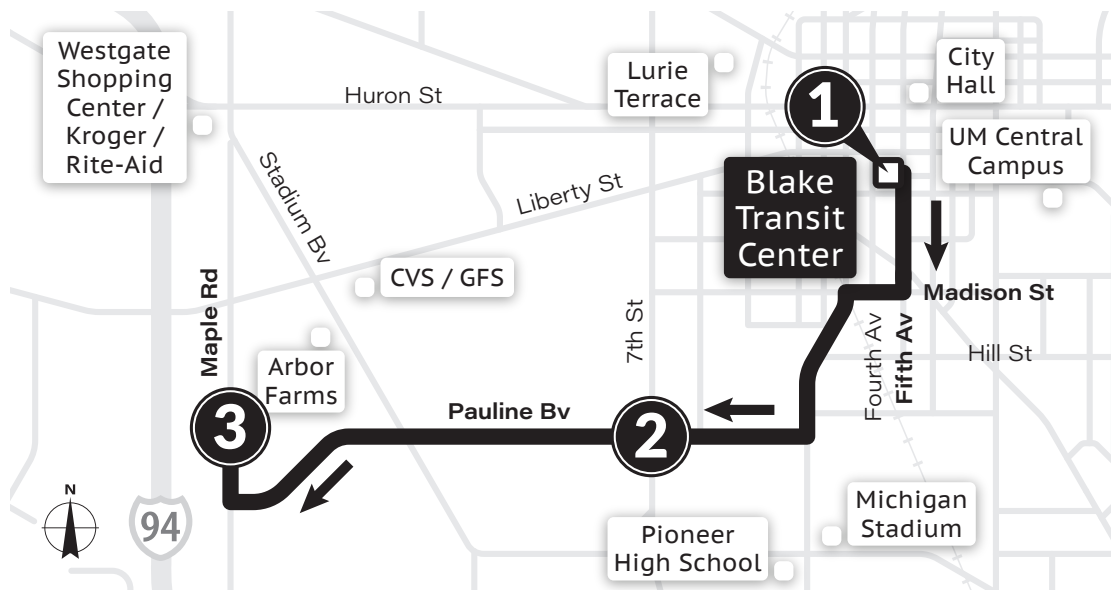

MONDAY-FRIDAY		
Blake Transit Center ①	Pauline & Seventh ②	Maple & Pennsylvania ③
6:30a	6:35a	6:42a
6:45a	6:50a	6:57a
7:00a	7:05a	7:12a
7:15a	7:20a	7:27a
7:30a	7:35a	7:42a
7:45a	7:50a	7:57a
8:00a	8:05a	8:12a
8:15a	8:20a	8:27a
8:30a	8:35a	8:42a
8:45a	8:50a	8:57a
9:15a	9:20a	9:27a
9:45a	9:50a	9:57a
10:15a	10:20a	10:27a
10:45a	10:50a	10:57a
11:15a	11:20a	11:27a
11:45a	11:50a	11:57a
12:15p	12:20p	12:27p
12:45p	12:50p	12:57p
1:15p	1:20p	1:27p
1:45p	1:50p	1:57p
2:15p	2:20p	2:27p
2:45p	2:50p	2:57p
3:15p	3:20p	3:27p
3:45p	3:50p	3:57p
4:00p	4:05p	4:12p
4:15p	4:20p	4:27p
4:30p	4:35p	4:42p
4:45p	4:50p	4:57p
5:00p	5:05p	5:12p
5:15p	5:20p	5:27p
5:30p	5:35p	5:42p
5:45p	5:50p	5:57p
6:00p	6:05p	6:12p

MONDAY-FRIDAY (Continued)		
Blake Transit Center ①	Pauline & Seventh ②	Maple & Pennsylvania ③
6:15p	6:20p	6:27p
7:15p	7:20p	7:27p
8:15p	8:20p	8:27p
9:15p	9:20p	9:27p
10:15p	10:20p	10:27p
11:15p	11:20p	11:27p

SATURDAY & SUNDAY		
Blake Transit Center ①	Pauline & Seventh ②	Maple & Pennsylvania ③
8:15a	8:20a	8:27a
9:15a	9:20a	9:27a
10:15a	10:20a	10:27a
11:15a	11:20a	11:27a
12:15p	12:20p	12:27p
1:15p	1:20p	1:27p
2:15p	2:20p	2:27p
3:15p	3:20p	3:27p
4:15p	4:20p	4:27p
5:15p	5:20p	5:27p
6:15p	6:20p	6:27p
7:15p	7:20p	7:27p
▼ SATURDAY ONLY ▼		
8:15p	8:20p	8:27p
9:15p	9:20p	9:27p
10:15p	10:20p	10:27p