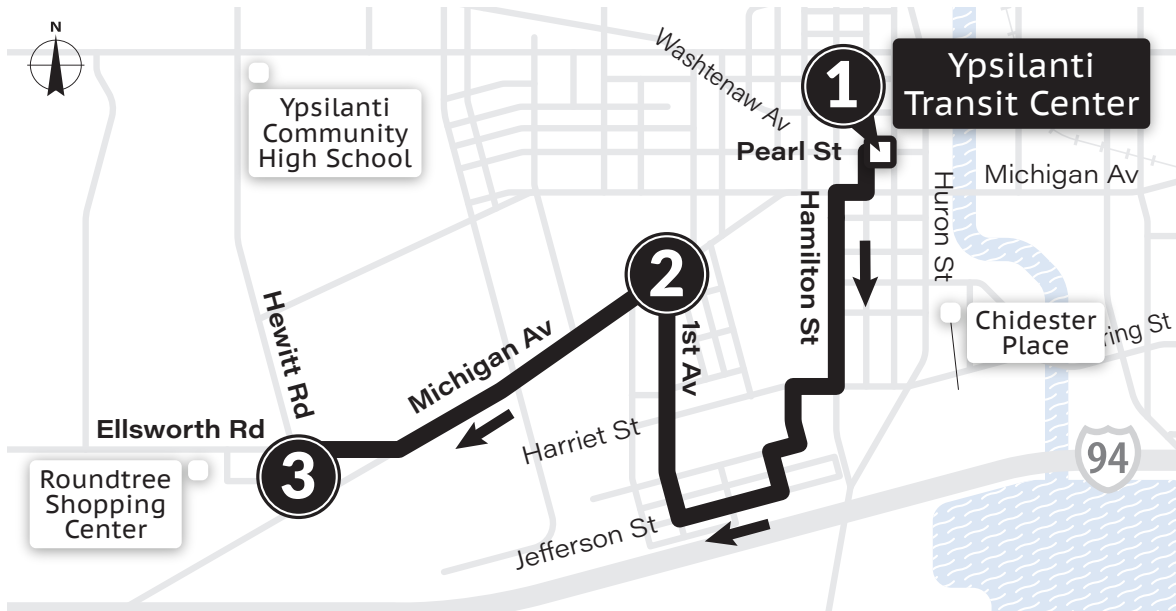

MONDAY-FRIDAY		
Ypsilanti Transit Center ①	First & Michigan ②	Hewitt & Ellsworth ③
6:00a	6:08a	6:15a
6:30a	6:38a	6:45a
7:00a	7:08a	7:15a
7:30a	7:38a	7:45a
8:00a	8:08a	8:15a
8:30a	8:38a	8:45a
9:00a	9:08a	9:15a
9:30a	9:38a	9:45a
10:00a	10:08a	10:15a
10:30a	10:38a	10:45a
11:00a	11:08a	11:15a
11:30a	11:38a	11:45a
12:00p	12:08p	12:15p
12:30p	12:38p	12:45p
1:00p	1:08p	1:15p
1:30p	1:38p	1:45p
2:00p	2:08p	2:15p
2:30p	2:38p	2:45p
3:00p	3:08p	3:15p
3:30p	3:38p	3:45p
4:00p	4:08p	4:15p
4:30p	4:38p	4:45p
5:00p	5:08p	5:15p
5:30p	5:38p	5:45p
6:00p	6:08p	6:15p
6:30p	6:38p	6:45p
7:30p	7:38p	7:45p
8:30p	8:38p	8:45p
9:30p	9:38p	9:45p
10:30p	10:38p	10:45p

SATURDAY & SUNDAY		
Ypsilanti Transit Center ①	First & Michigan ②	Hewitt & Ellsworth ③
8:30a	8:38a	8:45a
9:30a	9:38a	9:45a
10:30a	10:38a	10:45a
11:30a	11:38a	11:45a
12:30p	12:38p	12:45p
1:30p	1:38p	1:45p
2:30p	2:38p	2:45p
3:30p	3:38p	3:45p
4:30p	4:38p	4:45p
5:30p	5:38p	5:45p
6:30p	6:38p	6:45p
▼ SATURDAY ONLY ▼		
7:30p	7:38p	7:45p
8:30p	8:38p	8:45p
9:30p	9:38p	9:45p

MONDAY-FRIDAY		
Hewitt & Ellsworth ③	First & Michigan ②	Ypsilanti Transit Center ①
6:15a	6:20a	6:27a
6:45a	6:50a	6:57a
7:15a	7:20a	7:27a
7:45a	7:50a	7:57a
8:15a	8:20a	8:27a
8:45a	8:50a	8:57a
9:15a	9:20a	9:27a
9:45a	9:50a	9:57a
10:15a	10:20a	10:27a
10:45a	10:50a	10:57a
11:15a	11:20a	11:27a
11:45a	11:50a	11:57a
12:15p	12:20p	12:27p
12:45p	12:50p	12:57p
1:15p	1:20p	1:27p
1:45p	1:50p	1:57p
2:15p	2:20p	2:27p
2:45p	2:50p	2:57p
3:15p	3:20p	3:27p
3:45p	3:50p	3:57p
4:15p	4:20p	4:27p
4:45p	4:50p	4:57p
5:15p	5:20p	5:27p
5:45p	5:50p	5:57p
6:15p	6:20p	6:27p
6:45p	6:50p	6:57p
7:45p	7:50p	7:57p
8:45p	8:50p	8:57p
9:45p	9:50p	9:57p
10:45p	10:50p	10:57p

SATURDAY & SUNDAY		
Hewitt & Ellsworth ③	First & Michigan ②	Ypsilanti Transit Center ①
8:45a	8:50a	8:57a
9:45a	9:50a	9:57a
10:45a	10:50a	10:57a
11:45a	11:50a	11:57a
12:45p	12:50p	12:57p
1:45p	1:50p	1:57p
2:45p	2:50p	2:57p
3:45p	3:50p	3:57p
4:45p	4:50p	4:57p
5:45p	5:50p	5:57p
6:45p	6:50p	6:57p
▼ SATURDAY ONLY ▼		
7:45p	7:50p	7:57p
8:45p	8:50p	8:57p
9:45p	9:50p	9:57p