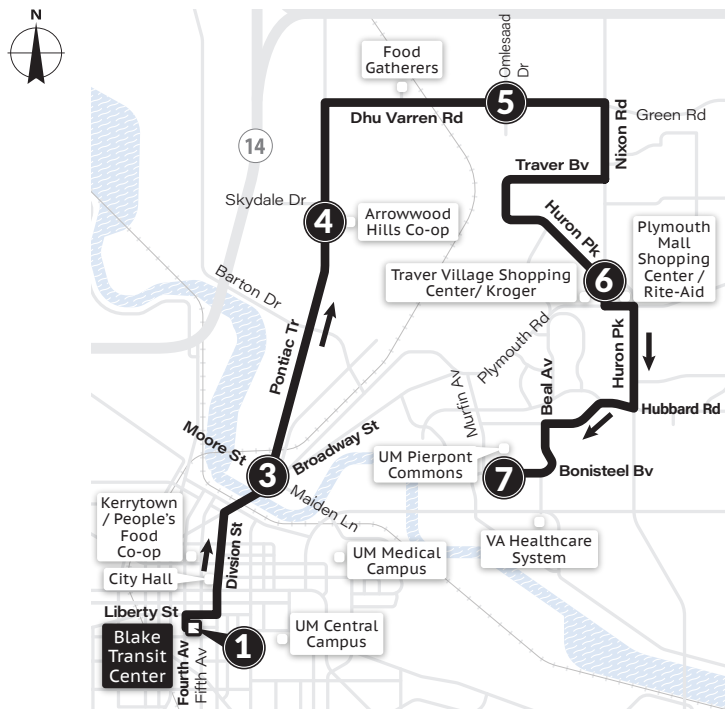

MONDAY-FRIDAY

Blake Transit Center ①	Pontiac & Moore ③	Arrowwood Hills ④	Dhu Varren & Omlesaad ⑤	Plymouth Mall ⑥	Pierpont Commons ⑦
6:30a	6:37a	6:42a	6:47a	6:57a	7:05a
7:00a	7:07a	7:12a	7:17a	7:27a	7:35a
7:30a	7:37a	7:42a	7:47a	7:57a	8:05a
8:00a	8:07a	8:12a	8:17a	8:27a	8:35a
8:30a	8:37a	8:42a	8:47a	8:57a	9:05a
9:00a	9:07a	9:12a	9:17a	9:27a	9:35a
9:30a	9:36a	9:41a	9:46a	9:54a	10:00a
10:00a	10:06a	10:11a	10:16a	10:24a	10:30a
10:30a	10:36a	10:41a	10:46a	10:54a	11:00a
11:00a	11:06a	11:11a	11:16a	11:24a	11:30a
11:30a	11:36a	11:41a	11:46a	11:54a	12:00p
12:00p	12:06p	12:11p	12:16p	12:24p	12:30p
12:30p	12:36p	12:41p	12:46p	12:54p	1:00p
1:00p	1:06p	1:11p	1:16p	1:24p	1:30p
1:30p	1:36p	1:41p	1:46p	1:54p	2:00p
2:00p	2:07p	2:12p	2:17p	2:27p	2:35p
2:30p	2:37p	2:42p	2:47p	2:57p	3:05p
3:00p	3:07p	3:12p	3:17p	3:27p	3:35p
3:30p	3:37p	3:42p	3:47p	3:57p	4:05p
4:00p	4:07p	4:12p	4:17p	4:27p	4:35p
4:30p	4:37p	4:42p	4:47p	4:57p	5:05p
5:00p	5:07p	5:12p	5:17p	5:27p	5:35p
5:30p	5:37p	5:42p	5:47p	5:57p	6:05p
6:00p	6:07p	6:12p	6:17p	6:27p	6:35p
7:00p	7:07p	7:12p	7:17p	7:27p	7:35p
8:00p	8:06p	8:11p	8:16p	8:24p	8:30p
9:00p	9:06p	9:11p	9:16p	9:24p	9:30p
10:00p	10:06p	10:11p	10:16p	10:24p	10:30p
11:00p	11:06p	11:11p	11:16p	11:24p	11:30p

SATURDAY

Blake Transit Center ①	Pontiac & Moore ③	Arrowwood Hills ④	Dhu Varren & Omlesaad ⑤	Plymouth Mall ⑥	Pierpont Commons ⑦
8:00a	8:06a	8:10a	8:14a	8:21a	8:27a
9:00a	9:06a	9:10a	9:14a	9:21a	9:27a
10:00a	10:06a	10:10a	10:14a	10:21a	10:27a
11:00a	11:06a	11:10a	11:14a	11:21a	11:27a
12:00p	12:06p	12:10p	12:14p	12:21p	12:27p
1:00p	1:06p	1:10p	1:14p	1:21p	1:27p
2:00p	2:06p	2:10p	2:14p	2:21p	2:27p
3:00p	3:06p	3:10p	3:14p	3:21p	3:27p
4:00p	4:06p	4:10p	4:14p	4:21p	4:27p
5:00p	5:06p	5:10p	5:14p	5:21p	5:27p
6:00p	6:06p	6:10p	6:14p	6:21p	6:27p
7:00p	7:06p	7:10p	7:14p	7:21p	7:27p
8:00p	8:06p	8:10p	8:14p	8:21p	8:27p
9:00p	9:06p	9:10p	9:14p	9:21p	9:27p
10:00p	10:06p	10:10p	10:14p	10:21p	10:27p

SUNDAY

Blake Transit Center ①	Pontiac & Moore ③	Arrowwood Hills ④	Dhu Varren & Omlesaad ⑤	Plymouth Mall ⑥	Pierpont Commons ⑦
8:00a	8:06a	8:10a	8:14a	8:21a	8:27a
9:00a	9:06a	9:10a	9:14a	9:21a	9:27a
10:00a	10:06a	10:10a	10:14a	10:21a	10:27a
11:00a	11:06a	11:10a	11:14a	11:21a	11:27a
12:00p	12:06p	12:10p	12:14p	12:21p	12:27p
1:00p	1:06p	1:10p	1:14p	1:21p	1:27p
2:00p	2:06p	2:10p	2:14p	2:21p	2:27p
3:00p	3:06p	3:10p	3:14p	3:21p	3:27p
4:00p	4:06p	4:10p	4:14p	4:21p	4:27p
5:00p	5:06p	5:10p	5:14p	5:21p	5:27p
6:00p	6:06p	6:10p	6:14p	6:21p	6:27p
7:00p	7:06p	7:10p	7:14p	7:21p	7:27p