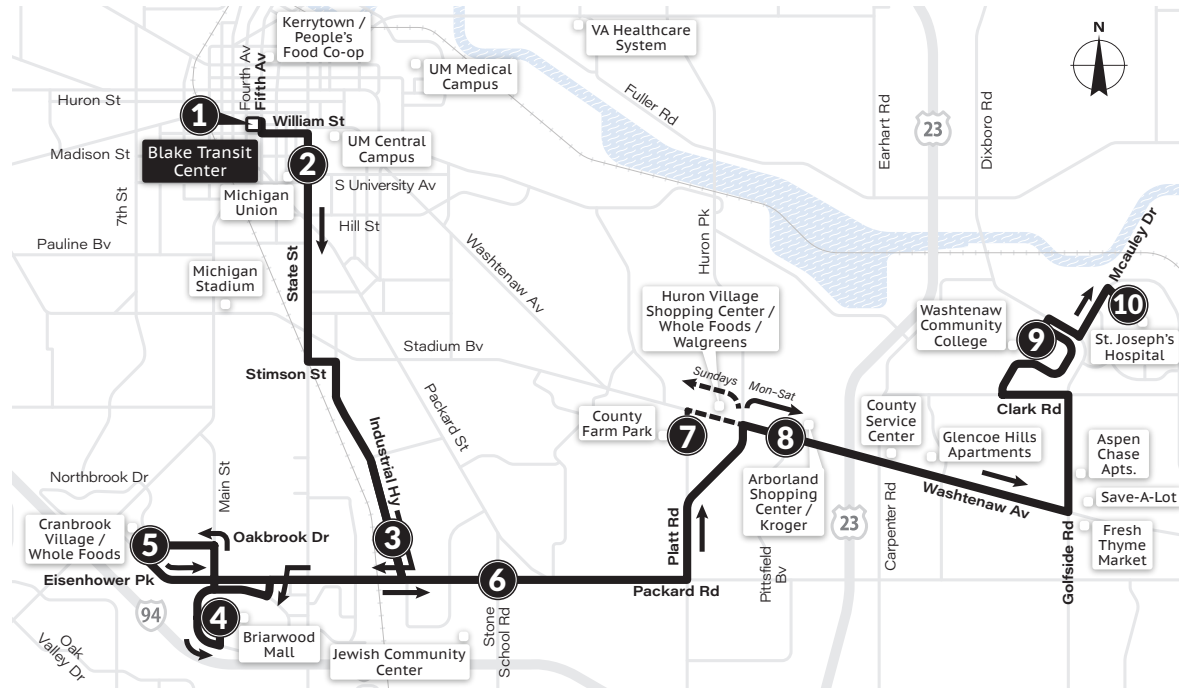

MONDAY-FRIDAY

Blake Transit Center 1	Michigan Union 2	TheRide Main Office 3	Briarwood Mall 4	Northbrook & Oakbrook 5	Stone School & Eisenhower 6	County Rec. Center 7	Washtenaw & Pittsfield 8	Washtenaw Community College 9	St Joseph's Hospital 10
6:30a	6:35a	6:43a	6:51a	6:53a	7:02a	—	7:22a	7:37a	7:40a
7:00a	7:05a	7:13a	7:21a	7:23a	7:32a	—	7:52a	8:07a	8:10a
7:30a	7:35a	7:43a	7:51a	7:53a	8:02a	—	8:22a	8:37a	8:40a
8:00a	8:05a	8:13a	8:21a	8:23a	8:32a	—	8:52a	9:07a	9:10a
8:30a	8:35a	8:43a	8:51a	8:53a	9:02a	—	9:22a	9:37a	9:40a
9:00a	9:05a	9:13a	9:21a	9:23a	9:30a	—	9:34a	9:43a	9:51a
9:30a	9:35a	9:43a	9:51a	9:53a	10:00a	—	10:04a	10:13a	10:21a
10:00a	10:05a	10:13a	10:21a	10:23a	10:30a	—	10:34a	10:43a	10:51a
10:30a	10:35a	10:43a	10:51a	10:53a	11:00a	—	11:04a	11:13a	11:21a
11:00a	11:05a	11:13a	11:21a	11:23a	11:30a	—	11:34a	11:43a	11:51a
11:30a	11:35a	11:43a	11:51a	11:53a	12:00p	—	12:04p	12:13p	12:21p
12:00p	12:05p	12:13p	12:21p	12:23p	12:30p	—	12:34p	12:43p	12:51p
12:30p	12:35p	12:43p	12:51p	12:53p	1:00p	—	1:04p	1:13p	1:21p
1:00p	1:05p	1:13p	1:21p	1:23p	1:30p	—	1:34p	1:43p	1:51p
1:30p	1:35p	1:43p	1:51p	1:53p	2:00p	—	2:04p	2:13p	2:21p
2:00p	2:05p	2:13p	2:21p	2:23p	2:30p	—	2:34p	2:43p	2:51p
2:30p	2:35p	2:43p	2:51p	2:53p	3:00p	—	3:04p	3:13p	3:21p
3:00p	3:05p	3:13p	3:21p	3:23p	3:32p	—	3:52p	4:07p	4:10p
3:30p	3:35p	3:43p	3:51p	3:53p	4:02p	—	4:22p	4:37p	4:40p
4:00p	4:05p	4:13p	4:21p	4:23p	4:32p	—	4:52p	5:07p	5:10p
4:30p	4:35p	4:43p	4:51p	4:53p	5:02p	—	5:22p	5:37p	5:40p
5:00p	5:05p	5:13p	5:21p	5:23p	5:32p	—	5:52p	6:07p	6:10p
5:30p	5:35p	5:43p	5:51p	5:53p	6:02p	—	6:22p	6:37p	6:40p
6:00p	6:05p	6:13p	6:21p	6:23p	6:32p	—	6:52p	7:07p	7:10p
6:30p	6:35p	6:43p	6:51p	6:53p	7:00p	—	7:04p	7:13p	7:21p
7:15p	7:20p	7:28p	7:36p	7:38p	7:45p	—	7:49p	7:58p	8:06p
8:15p	8:20p	8:28p	8:36p	8:38p	8:45p	—	8:49p	8:58p	9:06p
9:15p	9:20p	9:28p	9:36p	9:38p	9:45p	—	9:49p	9:58p	10:06p
10:15p	10:20p	10:28p	10:36p	10:38p	10:45p	—	10:49p	10:58p	11:06p

SATURDAY