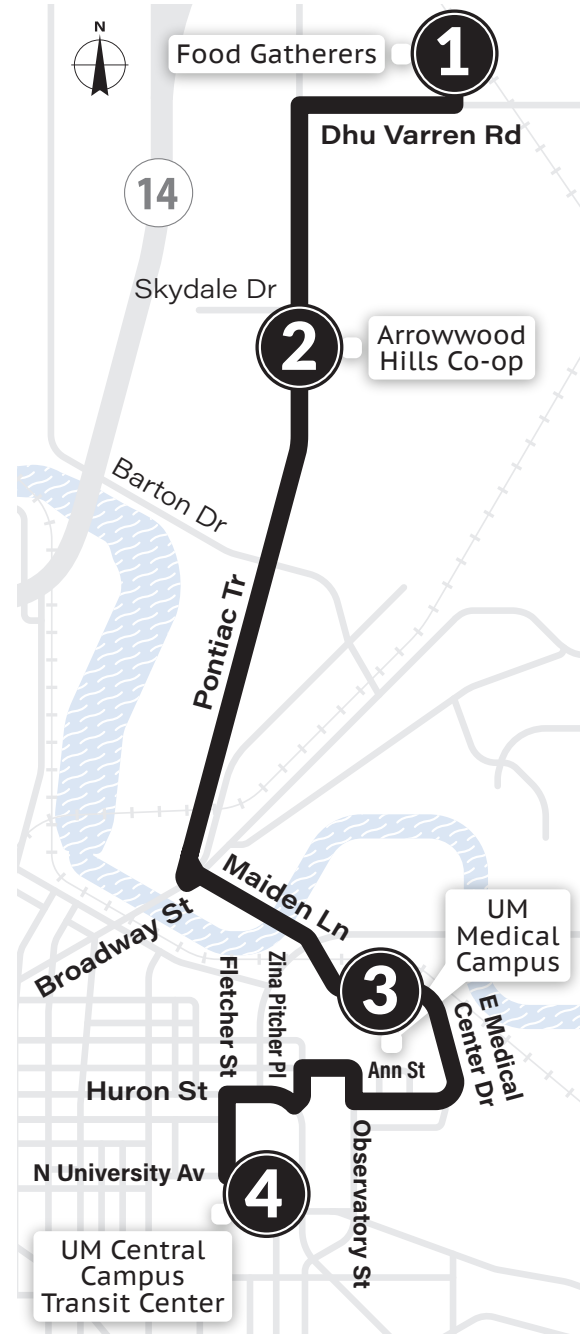

To Central Campus Transit Center

MONDAY-FRIDAY

Food Gatherers 1	Arrowwood Hills 2	U-M Cancer Center 3	Central Campus Transit Ctr 4
7:15a	7:20a	7:28a	7:36a
7:45a	7:50a	7:58a	8:06a
8:15a	8:20a	8:28a	8:36a
8:45a	8:50a	8:58a	9:06a
—	—	—	—
—	—	—	—
4:15p	4:20p	4:28p	4:36p
4:45p	4:50p	4:58p	5:06p
5:15p	5:20p	5:28p	5:36p
5:45p	5:50p	5:58p	6:06p

All Trips Connect to **Route 64** at the Central Campus Transit Center.

To Food Gatherers

MONDAY-FRIDAY

Central Campus Transit Ctr 4	U-M Cancer Center 3	Arrowwood Hills 2	Food Gatherers 1
7:21a	7:29a	7:37a	7:42a
7:51a	7:59a	8:07a	8:12a
8:21a	8:29a	8:37a	8:42a
—	—	—	—
—	—	—	—
3:51p	3:59p	4:07p	4:12p
4:21p	4:29p	4:37p	4:42p
4:51p	4:59p	5:07p	5:12p
5:21p	5:29p	5:37p	5:42p
5:51p	5:59p	6:07p	6:12p

No Saturday or Sunday Service