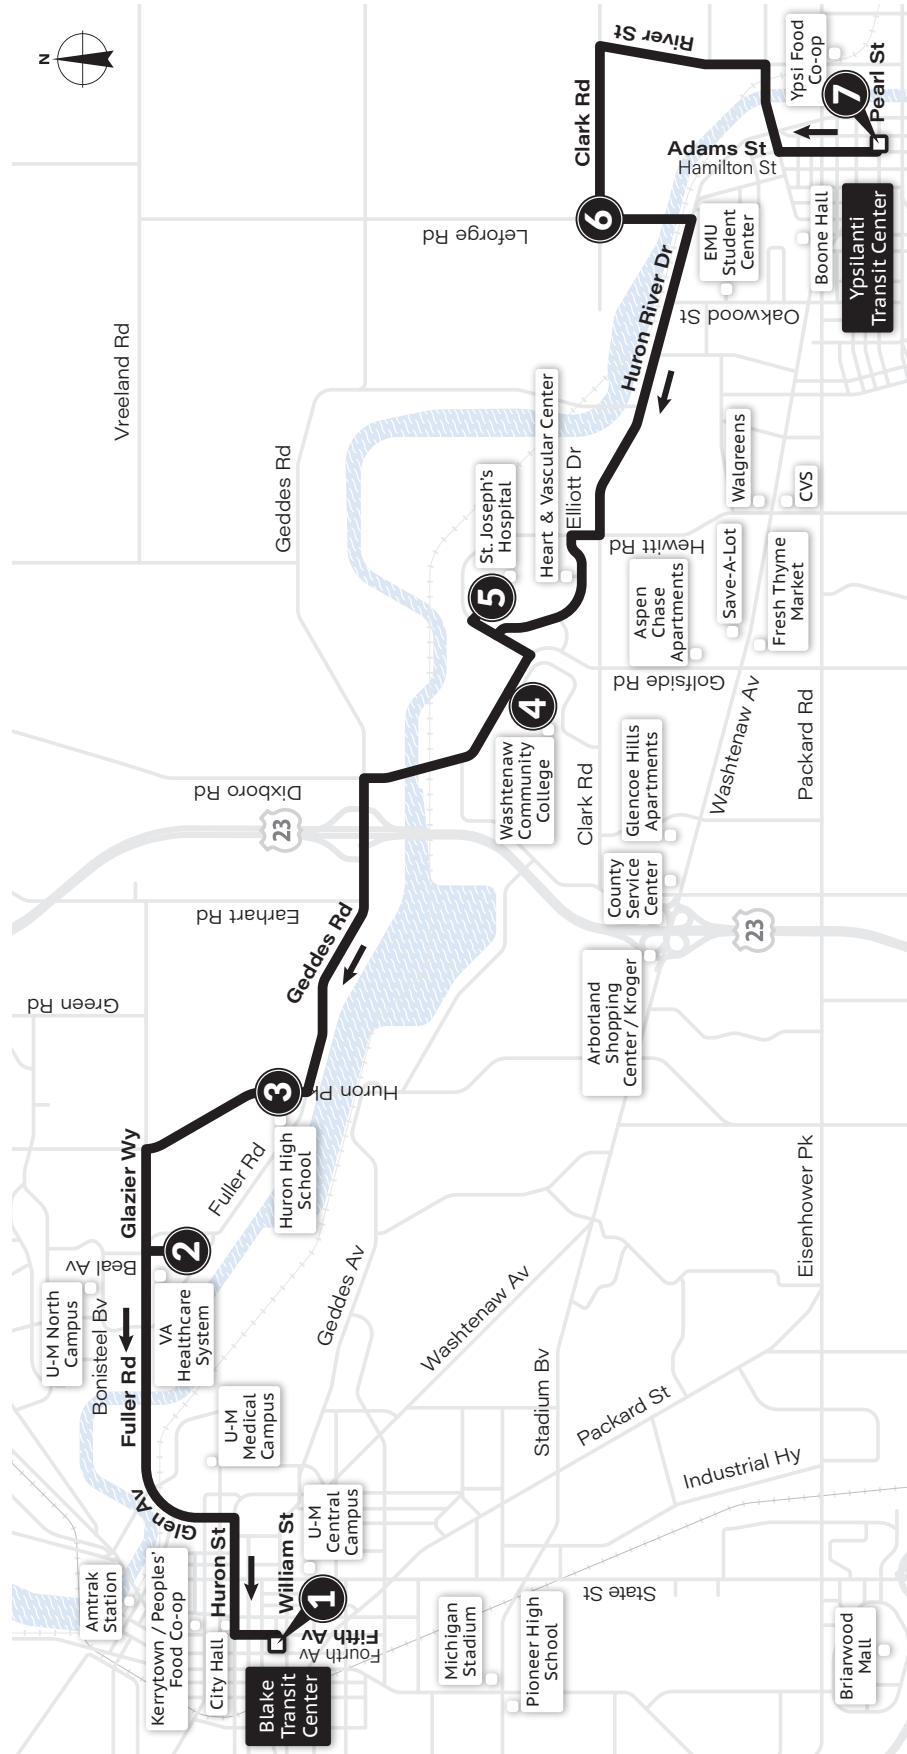

Wolverine Tower (6) (24) (62)

Washtenaw Community College

Main Campus (3) (24)

MONDAY-FRIDAY						
Ypsilanti Transit Center 7	LeForge & Clark 6	St Joe's Hospital 5	Wash Comm College 4	Huron High School 3	VA Hospital 2	Blake Transit Center 1
6:15a	6:22a	6:33a	6:36a	6:44a	6:48a	7:12a
6:45a	6:52a	7:03a	7:06a	7:14a	7:18a	7:42a
7:15a	7:22a	7:33a	7:36a	7:44a	7:48a	8:12a
7:45a	7:52a	8:03a	8:06a	8:14a	8:18a	8:42a
8:15a	8:22a	8:33a	8:36a	8:44a	8:48a	9:12a
8:45a	8:52a	9:03a	9:06a	9:14a	9:18a	9:42a
9:15a	9:22a	9:33a	9:36a	9:44a	9:48a	10:12a
9:45a	9:52a	10:03a	10:06a	10:14a	10:18a	10:42a
10:15a	10:22a	10:33a	10:36a	10:44a	10:48a	11:12a
10:45a	10:52a	11:03a	11:06a	11:14a	11:18a	11:42a
11:15a	11:22a	11:33a	11:36a	11:44a	11:48a	12:12p
11:45a	11:52a	12:03p	12:06p	12:14p	12:18p	12:42p
12:15p	12:22p	12:33p	12:36p	12:44p	12:48p	1:12p
12:45p	12:52p	1:03p	1:06p	1:14p	1:18p	1:42p
1:15p	1:22p	1:33p	1:36p	1:44p	1:48p	2:12p
1:45p	1:52p	2:03p	2:06p	2:14p	2:18p	2:42p
2:15p	2:22p	2:33p	2:36p	2:44p	2:48p	3:12p
2:45p	2:52p	3:03p	3:06p	3:14p	3:18p	3:42p
3:15p	3:22p	3:33p	3:36p	3:44p	3:48p	4:12p
3:45p	3:52p	4:03p	4:06p	4:14p	4:18p	4:42p
4:15p	4:22p	4:33p	4:36p	4:44p	4:48p	5:12p
4:45p	4:52p	5:03p	5:06p	5:14p	5:18p	5:42p
5:15p	5:22p	5:33p	5:36p	5:44p	5:48p	6:12p
5:45p	5:52p	6:03p	6:06p	6:14p	6:18p	6:42p
6:15p	6:22p	6:33p	6:36p	6:44p	6:48p	7:12p
6:45p	6:52p	7:03p	7:06p	7:14p	7:18p	7:42p
7:45p	7:52p	8:03p	8:06p	8:14p	8:18p	8:42p
8:45p	8:52p	9:03p	9:06p	9:14p	9:18p	9:42p
9:45p	9:52p	10:03p	10:06p	10:14p	10:18p	10:42p