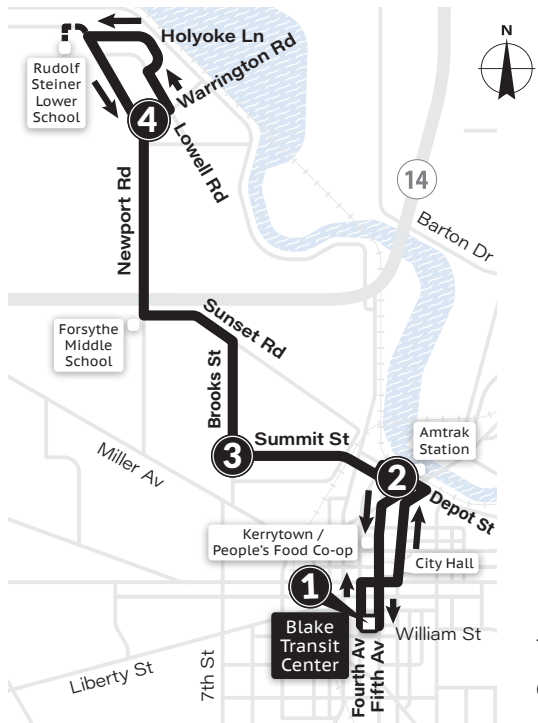

No Saturday or Sunday Service
Use **Route 22** For Alternative Service To Amtrak Station During These Times

*Trip serves Rudolf Steiner Lower School on Newport Rd.

To Warrington & Newport

To Blake Transit Center

MONDAY-FRIDAY				MONDAY-FRIDAY			
Blake Transit Center ①	Amtrak Station ②	Summit & Brooks ③	Warrington & Newport ④	Warrington & Newport ④	Summit & Brooks ③	Amtrak Station ②	Blake Transit Center ①
6:45a	6:54a	6:58a	7:06a	7:06a	7:17a	7:21a	7:27a
7:15a	7:24a	7:28a	7:36a	7:36a	7:47a	7:51a	7:57a
7:45a	7:54a	7:58a	8:06a	8:06a*	8:17a	8:21a	8:27a
8:15a	8:24a	8:28a	8:36a	8:36a	8:47a	8:51a	8:57a
8:45a	8:54a	8:58a	9:06a	9:06a	9:17a	9:21a	9:27a
9:15a	9:24a	9:28a	9:36a	9:36a	9:47a	9:51a	9:57a
9:45a	9:54a	9:58a	10:06a	10:06a	10:17a	10:21a	10:27a
10:15a	10:24a	10:28a	10:36a	10:36a	10:47a	10:51a	10:57a
10:45a	10:54a	10:58a	11:06a	11:06a	11:17a	11:21a	11:27a
11:15a	11:24a	11:28a	11:36a	11:36a	11:47a	11:51a	11:57a
11:45a	11:54a	11:58a	12:06p	12:06p	12:17p	12:21p	12:27p
12:15p	12:24p	12:28p	12:36p	12:36p	12:47p	12:51p	12:57p
12:45p	12:54p	12:58p	1:06p	1:06p	1:17p	1:21p	1:27p
1:15p	1:24p	1:28p	1:36p	1:36p	1:47p	1:51p	1:57p
1:45p	1:54p	1:58p	2:06p	2:06p	2:17p	2:21p	2:27p
2:15p	2:24p	2:28p	2:36p	2:36p	2:47p	2:51p	2:57p
2:45p	2:54p	2:58p	3:06p	3:06p	3:17p	3:21p	3:27p
3:15p	3:24p	3:28p	3:36p	3:36p*	3:47p	3:51p	3:57p
3:45p	3:54p	3:58p	4:06p	4:06p	4:17p	4:21p	4:27p
4:15p	4:24p	4:28p	4:36p	4:36p	4:47p	4:51p	4:57p
4:45p	4:54p	4:58p	5:06p	5:06p	5:17p	5:21p	5:27p
5:15p	5:24p	5:28p	5:36p	5:36p	5:47p	5:51p	5:57p
5:45p	5:54p	5:58p	6:06p	6:06p	6:17p	6:21p	6:27p
6:15p	6:24p	6:28p	6:36p	6:36p	6:47p	6:51p	6:57p
6:45p	6:54p	6:58p	7:06p	7:06p	7:17p	7:21p	7:27p
7:15p	7:24p	7:28p	7:36p	7:36p	7:47p	7:51p	7:57p
8:15p	8:24p	8:28p	8:36p	8:36p	8:47p	8:51p	8:57p