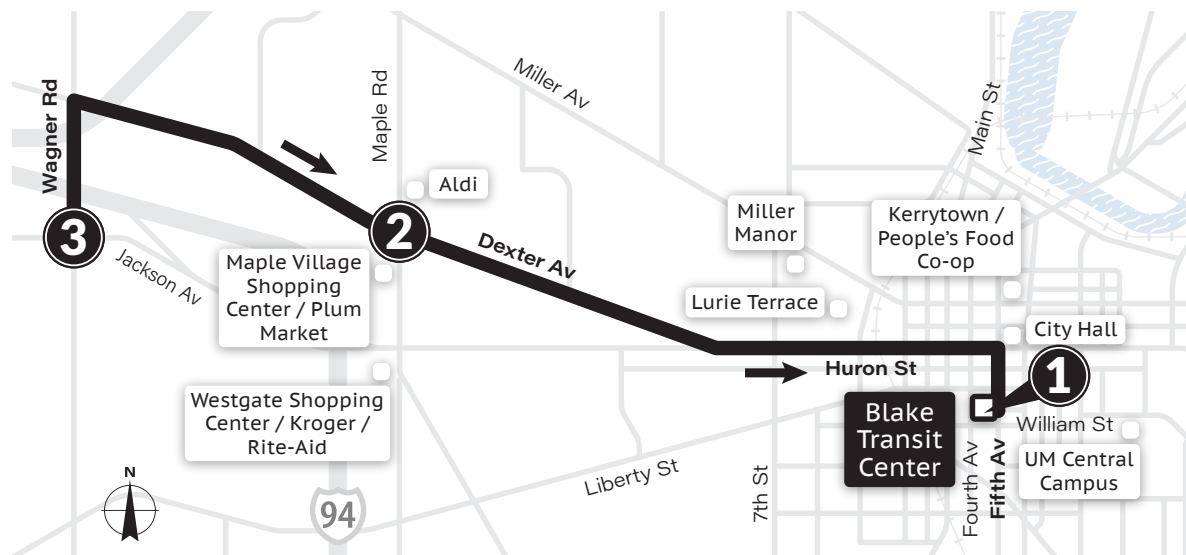

MONDAY-FRIDAY		
Jackson & Wagner ③	Dexter & Maple ②	Blake Transit Center ①
6:24a	6:28a	6:42a
6:54a	6:58a	7:12a
7:24a	7:28a	7:42a
7:54a	7:58a	8:12a
8:24a	8:28a	8:42a
8:54a	8:58a	9:12a
9:24a	9:28a	9:42a
9:54a	9:58a	10:12a
10:24a	10:28a	10:42a
10:54a	10:58a	11:12a
11:24a	11:28a	11:42a
11:54a	11:58a	12:12p
12:24p	12:28p	12:42p
12:54p	12:58p	1:12p
1:24p	1:28p	1:42p
1:54p	1:58p	2:12p
2:24p	2:28p	2:42p
2:54p	2:58p	3:12p
3:24p	3:28p	3:42p
3:54p	3:58p	4:12p
4:24p	4:28p	4:42p
4:54p	4:58p	5:12p
5:24p	5:28p	5:42p
5:54p	5:58p	6:12p
6:24p	6:28p	6:42p
7:24p	7:28p	7:42p
8:24p	8:28p	8:42p
9:24p	9:28p	9:42p
10:24p	10:28p	10:42p

SATURDAY & SUNDAY		
Jackson & Wagner ③	Dexter & Maple ②	Blake Transit Center ①
8:54a	8:58a	9:12a
9:54a	9:58a	10:12a
10:54a	10:58a	11:12a
11:54a	11:58a	12:12p
12:54p	12:58p	1:12p
1:54p	1:58p	2:12p
2:54p	2:58p	3:12p
3:54p	3:58p	4:12p
4:54p	4:58p	5:12p
5:54p	5:58p	6:12p
6:54p	6:58p	7:12p
▼ SATURDAY ONLY ▼		
7:54p	7:58p	8:12p
8:54p	8:58p	9:12p
9:54p	9:58p	10:12p
10:54p	10:58p	11:12p

MONDAY-FRIDAY		
Blake Transit Center ①	Dexter & Maple ②	Jackson & Wagner ③
6:45a	6:50a	6:54a
7:15a	7:20a	7:24a
7:45a	7:50a	7:54a
8:15a	8:20a	8:24a
8:45a	8:50a	8:54a
9:15a	9:20a	9:24a
9:45a	9:50a	9:54a
10:15a	10:20a	10:24a
10:45a	10:50a	10:54a
11:15a	11:20a	11:24a
11:45a	11:50a	11:54a
12:15p	12:20p	12:24p
12:45p	12:50p	12:54p
1:15p	1:20p	1:24p
1:45p	1:50p	1:54p
2:15p	2:20p	2:24p
2:45p	2:50p	2:54p
3:15p	3:20p	3:24p
3:45p	3:50p	3:54p
4:15p	4:20p	4:24p
4:45p	4:50p	4:54p
5:15p	5:20p	5:24p
5:45p	5:50p	5:54p
6:15p	6:20p	6:24p
7:15p	7:20p	7:24p
8:15p	8:20p	8:24p
9:15p	9:20p	9:24p
10:15p	10:20p	10:24p
11:15p	11:20p	11:24p

SATURDAY & SUNDAY		
Blake Transit Center ①	Dexter & Maple ②	Jackson & Wagner ③
8:45a	8:50a	8:54a
9:45a	9:50a	9:54a
10:45a	10:50a	10:54a
11:45a	11:50a	11:54a
12:45p	12:50p	12:54p
1:45p	1:50p	1:54p
2:45p	2:50p	2:54p
3:45p	3:50p	3:54p
4:45p	4:50p	4:54p
5:45p	5:50p	5:54p
6:45p	6:50p	6:54p
▼ SATURDAY ONLY ▼		
7:45p	7:50p	7:54p
8:45p	8:50p	8:54p
9:45p	9:50p	9:54p
10:45p	10:50p	10:54p