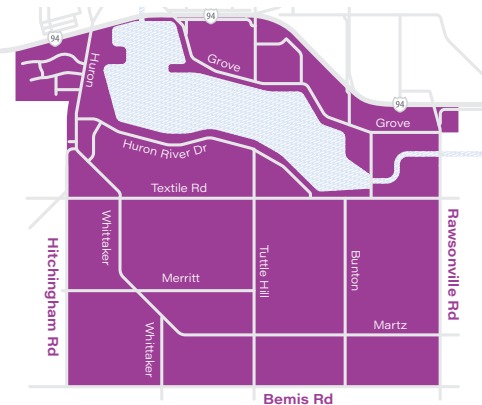

East

Hours of Operation

Monday–Friday	6:00am – 10:00pm
Saturday	8:00am – 9:00pm
Sunday	9:00am – 7:00pm

Reservations

(Same-day and next-day reservations)

MyFlexRide.org

734-794-0377

Download the MODE Car app

FlexRide Late Night & Holiday Service

Late Night and Holiday trips can begin and end within the service area outlined below. Reservations are accepted one hour before FlexRide service begins until an hour before service ends in each area.

Late Night Service Hours

Hours of Operation

Monday–Thursday	11:45pm–6:00am
Friday	11:45pm–7:15am
Saturday	10:45pm–8:00am
Sunday	8:00pm–6:00am

Night service trips must be completed by the end of service hours.

Fares

Fare

$5.00/trip

GoldRide & A-Ride

$2.50/trip

go!Pass

$3.00/trip

Holiday Service

Holiday service operates in place of regular fixed-route service hours. This service is available on the following holidays:

New Year's Day	Labor Day
Easter Sunday	Thanksgiving
Memorial Day	Christmas Day
Fourth of July	

Reservations

734-528-5432

Download the MODE Car app

Advanced reservations (24-hour notice) are recommended. **Once you have made an advanced reservation, calling to confirm your trip at least 60 minutes before requested pickup time is required** (leave a message if this is before service begins).

Reservations stop after 5:15am Monday–Friday (5:00am for trips outside of Ann Arbor) and 6:15am Saturday–Sunday (6:00am for trips outside of Ann Arbor).