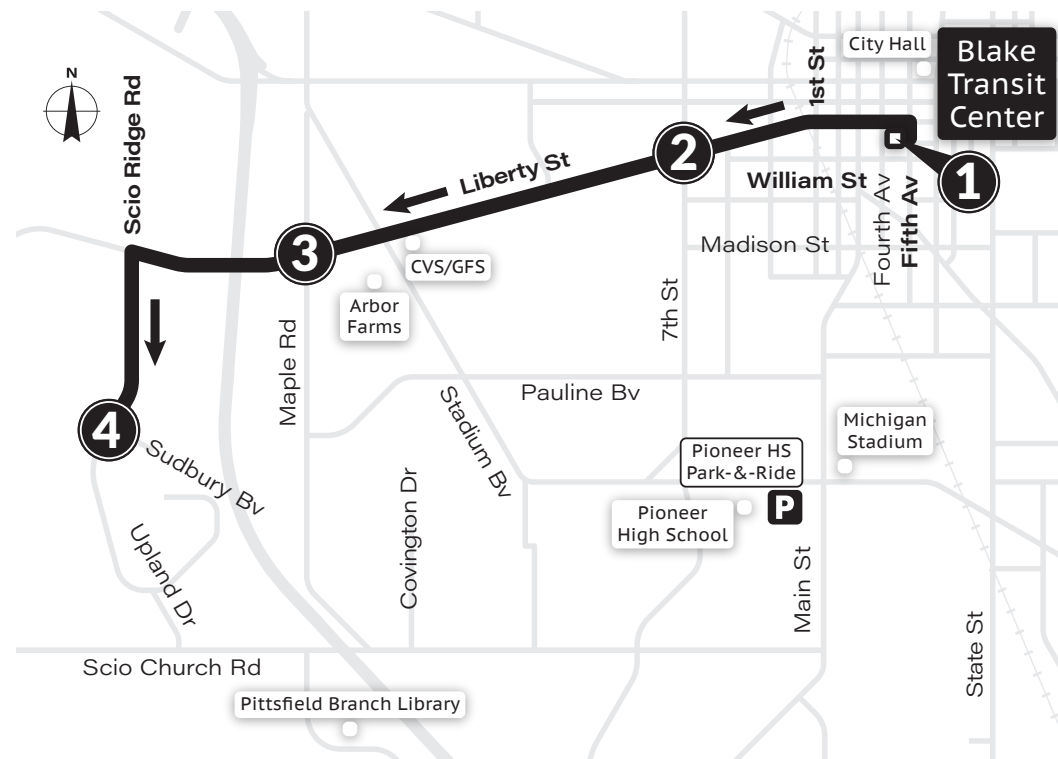

MONDAY-FRIDAY			
Scio Ridge & Sudbury	Scio Church & Covington	Pioneer High School Park-&-Ride	Blake Transit Center
4	5	6	1
6:26a	6:30a	6:33a	6:42a
6:56a	7:00a	7:03a	7:12a
7:26a	7:30a	7:33a	7:42a
7:56a	8:00a	8:03a	8:12a
8:26a	8:30a	8:33a	8:42a
8:56a	9:00a	9:03a	9:12a
9:26a	9:30a	9:33a	9:42a
9:56a	10:00a	10:03a	10:12a
10:26a	10:30a	10:33a	10:42a
10:56a	11:00a	11:03a	11:12a
11:56a	12:00p	12:03p	12:12p
12:56p	1:00p	1:03p	1:12p
1:56p	2:00p	2:03p	2:12p
2:56p	3:00p	3:03p	3:12p
3:56p	4:00p	4:03p	4:12p
4:26p	4:30p	4:33p	4:42p
4:56p	5:00p	5:03p	5:12p
5:26p	5:30p	5:33p	5:42p
5:56p	6:00p	6:03p	6:12p
6:26p	6:30p	6:33p	6:42p

SATURDAY			
Scio Ridge & Sudbury	Scio Church & Covington	Pioneer High School Park-&-Ride	Blake Transit Center
4	5	6	1
8:26a	8:30a	8:33a	8:42a
9:26a	9:30a	9:33a	9:42a
10:26a	10:30a	10:33a	10:42a
11:26a	11:30a	11:33a	11:42a
12:26p	12:30p	12:33p	12:42p
1:26p	1:30p	1:33p	1:42p
2:26p	2:30p	2:33p	2:42p
3:26p	3:30p	3:33p	3:42p
4:26p	4:30p	4:33p	4:42p
5:26p	5:30p	5:33p	5:42p
6:26p	6:30p	6:33p	6:42p
7:26p	7:30p	7:33p	7:42p
8:26p	8:30p	8:33p	8:42p
9:26p	9:30p	9:33p	9:42p
10:26p	10:30p	10:33p	10:42p

No Weekday Evening or Sunday Service

Traveling in the opposite direction?

See Route 26

MONDAY-FRIDAY			
Blake Transit Center	Liberty & Seventh	Liberty & Maple	Scio Ridge & Sudbury
1	2	3	4
6:45a	6:49a	6:53a	6:56a
7:15a	7:19a	7:23a	7:26a
7:45a	7:49a	7:53a	7:56a
8:15a	8:19a	8:23a	8:26a
8:45a	8:49a	8:53a	8:56a
9:15a	9:19a	9:23a	9:26a
9:45a	9:49a	9:53a	9:56a
10:15a	10:19a	10:23a	10:26a
10:45a	10:49a	10:53a	10:56a
11:45a	11:49a	11:53a	11:56a
12:45p	12:49p	12:53p	12:56p
1:45p	1:49p	1:53p	1:56p
2:45p	2:49p	2:53p	2:56p
3:45p	3:49p	3:53p	3:56p
4:15p	4:19p	4:23p	4:26p
4:45p	4:49p	4:53p	4:46p
5:15p	5:19p	5:23p	5:26p
5:45p	5:49p	5:53p	5:56p
6:15p	6:19p	6:23p	6:26p

SATURDAY			
Blake Transit Center	Liberty & Seventh	Liberty & Maple	Scio Ridge & Sudbury
1	2	3	4
8:15a	8:19a	8:23a	8:26a
9:15a	9:19a	9:23a	9:26a
10:15a	10:19a	10:23a	10:26a
11:15a	11:19a	11:23a	11:26a
12:15p	12:19p	12:23p	12:26p
1:15p	1:19p	1:23p	1:26p
2:15p	2:19p	2:23p	2:26p
3:15p	3:19p	3:23p	3:26p
4:15p	4:19p	4:23p	4:26p
5:15p	5:19p	5:23p	5:26p
6:15p	6:19p	6:23p	6:26p
7:15p	7:19p	7:23p	7:26p
8:15p	8:19p	8:23p	8:26p
9:15p	9:19p	9:23p	9:26p
10:15p	10:19p	10:23p	10:26p

No Weekday Evening or Sunday Service

Traveling in the opposite direction?

See Route 26