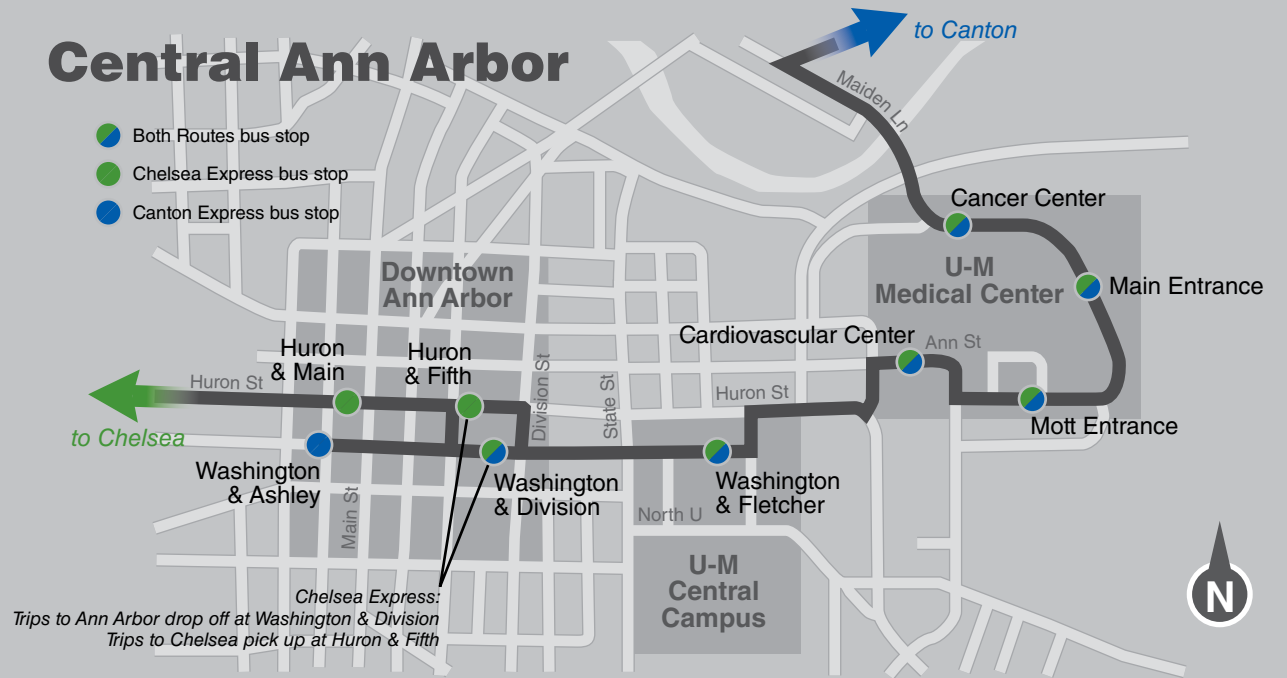

Welcome aboard!

With A2Express, you can forget about parking, traffic and pollution. Leave the driving to us -- and make your commute something to look forward to.

How to ride

Both A2Express routes feature free, convenient Park & Ride lots. Drive to a lot or have someone drop you off, then just hop on the bus. Buses also serve other locations shown on the map inside. Pick your Point A, pick your Point B, and get rolling!

A2Express is a service of TheRide

Commuter Transit Service to Ann Arbor

Chelsea express

Canton express

Route and Schedule Information effective June 1, 2010

www.a2express.org

A2Express is a service of TheRide

Chelsea express

Free commuter parking in Chelsea at Arctic Coliseum, 501 Coliseum Drive.

Chelsea express

Canton express

Chelsea
Arctic Coliseum
near I-94 & M-52

Canton express

Free commuter parking at Independence Park, on west side of Denton Rd in Canton.

Central Ann Arbor

- Both Routes bus stop
- Chelsea Express bus stop
- Canton Express bus stop

All information is subject to change. Please stay tuned to customer notices for the latest information.

www.a2express.org