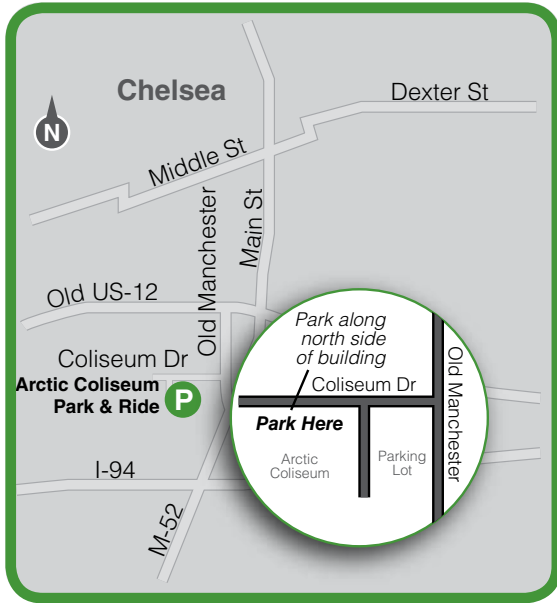

Chelsea express

Free commuter parking in Chelsea at Arctic Coliseum, 501 Coliseum Drive.

Chelsea express

Canton express

Chelsea
Arctic Coliseum
near I-94 & M-52

Canton express

Free commuter parking at Independence Park, on west side of Denton Rd in Canton.