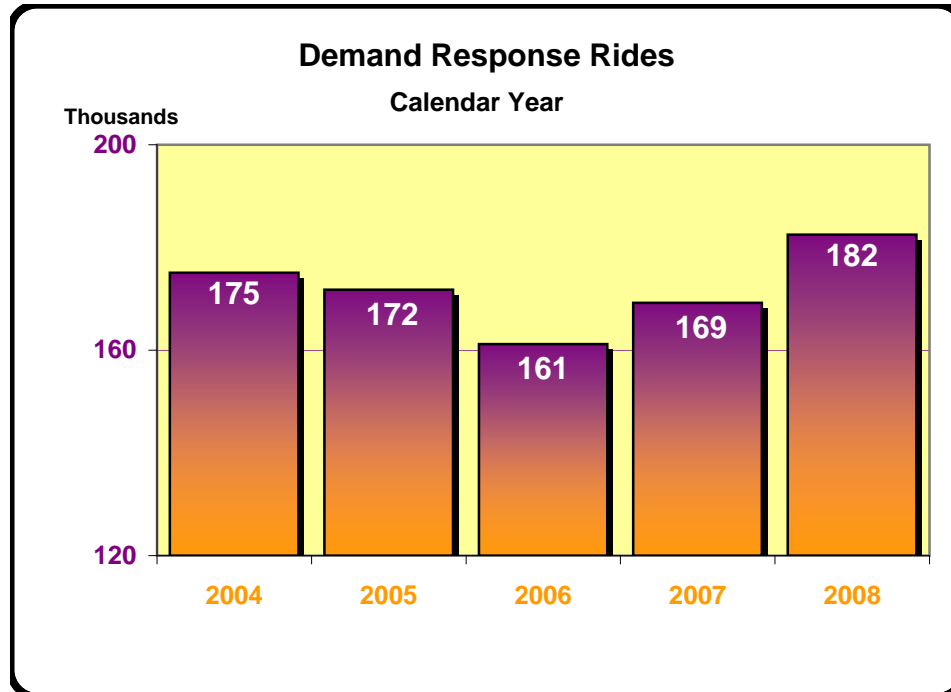

Ann Arbor Transportation Authority Annual Ridership Information Calendar Years 2004 - 2008

Demand-Response ridership has increased over 11.5% in the last 3 Years.