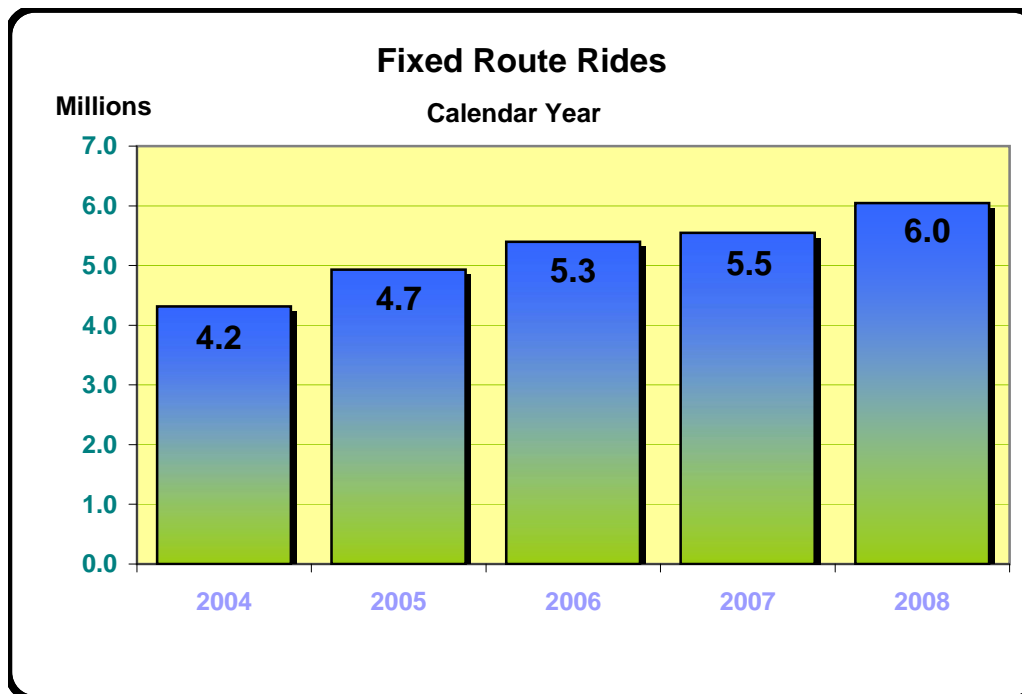

**Ann Arbor Transportation Authority  
Annual Ridership Information  
Calendar Years 2004 - 2008**

Fixed-Route ridership has increased over 40%  
in the last 5 Years.