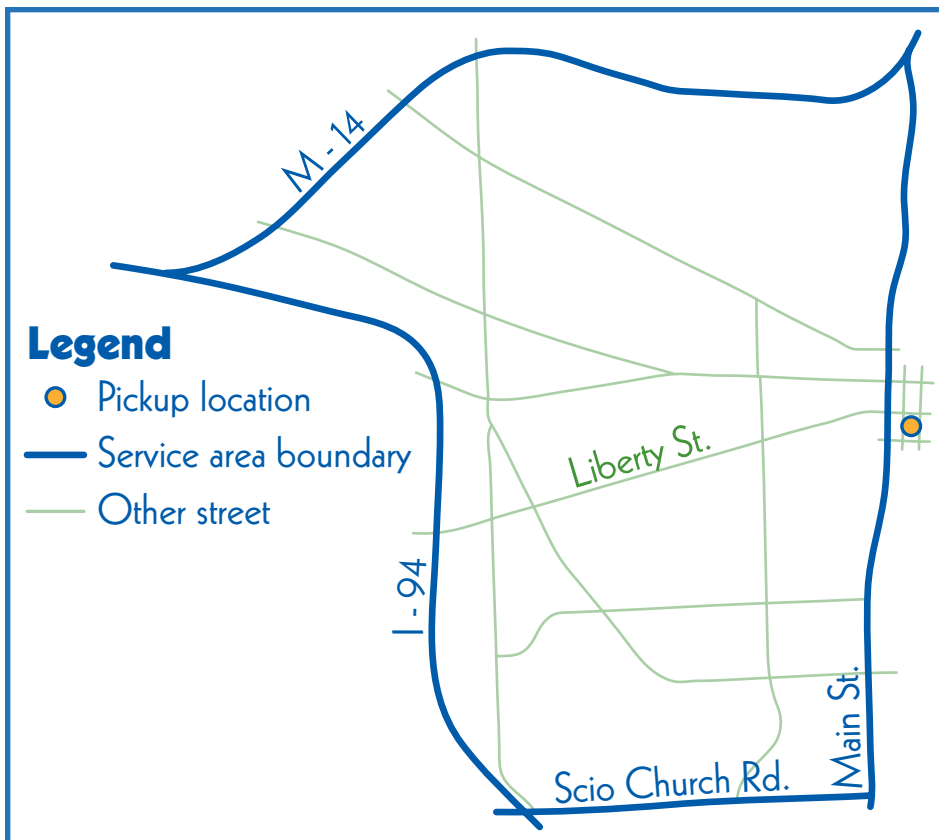

Need a late night way to get home?

AATA is pleased to announce the Nightride Shuttle - the easiest way to get home from downtown when buses aren't running!

A service of  TheRide

Service begins May 22, 2008

How does it work?

A van (operated by Blue Cab) will pick people up from a single location in the downtown area (pickup times and location listed below). The van will then drop off riders anywhere within the service area outlined below.

What will this cost me?

The **first 1,000 trips will be FREE** due to a grant provided by the Ann Arbor Downtown Development Authority!

Pickup location

On Liberty St. at Fourth Ave.
(at Link stop D)

Pickup times

11:15 P.M.
12:00 midnight
12:45 A.M.
1:30 A.M.

For service outside of this area (and for service after 1:30 A.M.), use regular Nightride shared taxi service.

Regular fare applies.

Call 734.528.5432 to schedule a ride.