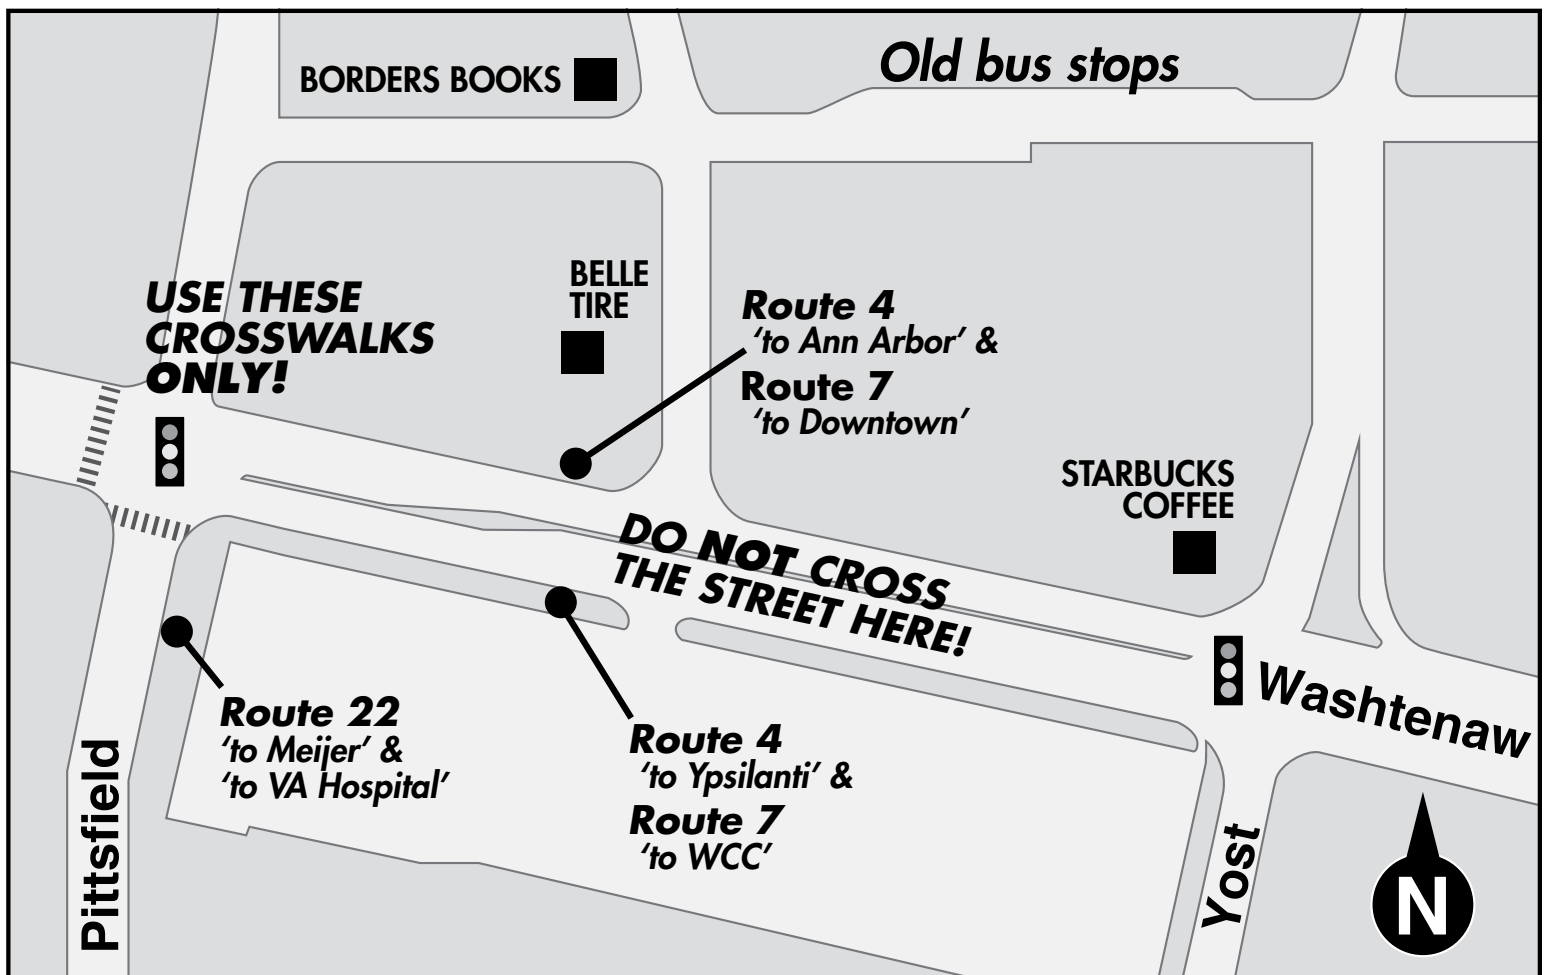

ATTENTION ARBORLAND RIDERS!

AATA BUSES WILL NO LONGER SERVE ARBORLAND BEGINNING JULY 1ST

Starting July 1st, use new bus stops shown on map.

QUESTIONS?

Visit aatainfo@theride.org
or call 734.794.1880