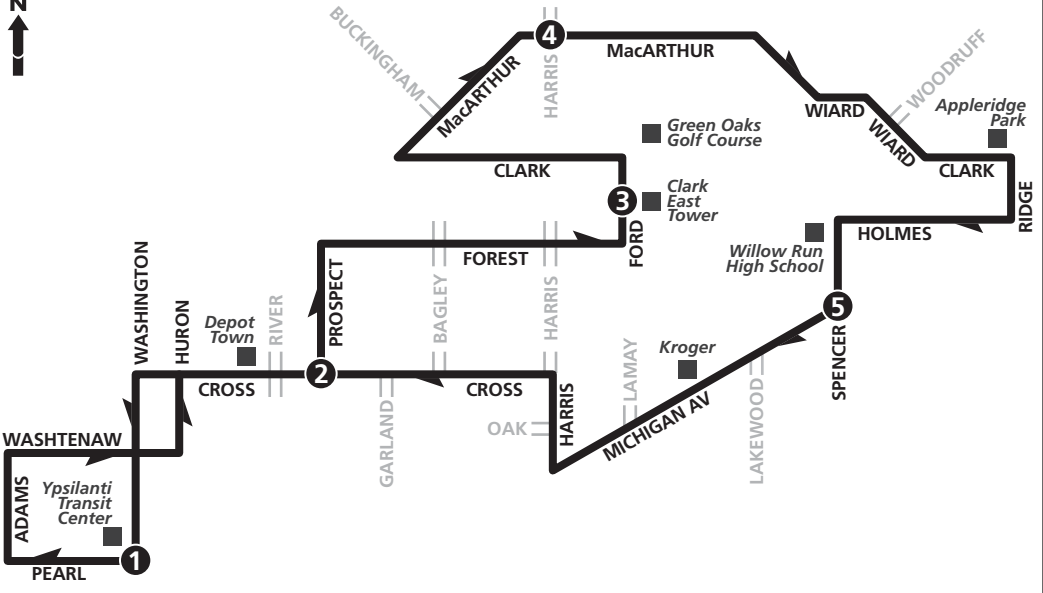

ROUTE 10 YPSILANTI - NORTHEAST

MONDAY - FRIDAY

Ypsilanti Transit Center	Cross & Prospect	Clark East Tower	MacArthur & Harris	Michigan & Spencer	Cross & Prospect	Ypsilanti Transit Center
1	2	3	4	5	2	1
START						END
A M	6:02	6:06	6:11	6:19	6:24	6:30
6:15	6:22	6:28	6:34	6:44	6:51	7:00
7:15	7:22	7:28	7:34	7:44	7:51	8:00
8:15	8:22	8:28	8:34	8:44	8:51	9:00
9:15	9:22	9:28	9:34	9:44	9:51	10:00
10:15	10:22	10:28	10:34	10:44	10:51	11:00
11:15	11:22	11:28	11:34	11:44	11:51	12:00
P M	12:22	12:28	12:34	12:44	12:51	1:00
1:15	1:22	1:28	1:34	1:44	1:51	2:00
2:15	2:22	2:28	2:34	2:44	2:51	3:00
3:15	3:22	3:28	3:34	3:44	3:51	4:00
4:15	4:22	4:28	4:34	4:44	4:51	5:00
5:15	5:22	5:28	5:34	5:44	5:51	6:00
6:15	6:22	6:28	6:34	6:44	6:51	7:00
7:15	7:22	7:28	7:34	7:44	7:51	8:00
8:30	8:35	8:39*	8:43	8:50	8:56	9:00
9:30	9:35	9:39*	9:43	9:50	9:56	10:00

SATURDAY

A M	7:30	7:35	7:39*	7:43	7:50	7:56	8:00
8:30	8:35	8:39*	8:43	8:50	8:56	9:00	9:00
9:30	9:35	9:39*	9:43	9:50	9:56	10:00	10:00
10:30	10:35	10:39*	10:43	10:50	10:56	11:00	11:00
11:30	11:35	11:39*	11:43	11:50	11:56	12:00	12:00
P M	12:30	12:35	12:39*	12:43	12:50	12:56	1:00
1:30	1:35	1:39*	1:43	1:50	1:56	2:00	2:00
2:30	2:35	2:39*	2:43	2:50	2:56	3:00	3:00
3:30	3:35	3:39*	3:43	3:50	3:56	4:00	4:00
4:30	4:35	4:39*	4:43	4:50	4:56	5:00	5:00
5:30	5:35	5:39*	5:43	5:50	5:56	6:00	6:00
6:30	6:35	6:39*	6:43	6:50	6:56	7:00	7:00

*Bus does not pull into Clark East Tower.

NO SUNDAY SERVICE