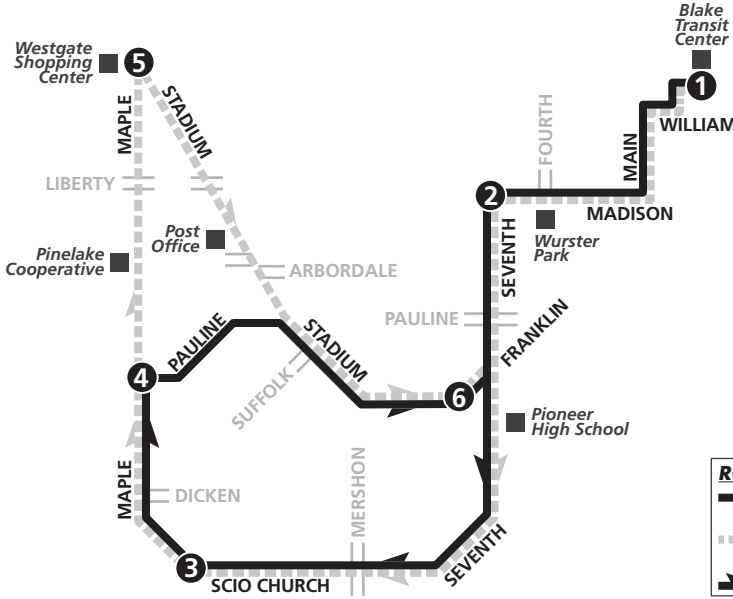

ROUTE 15 SCIO CHURCH - W. STADIUM

MONDAY - FRIDAY

	Blake Transit Center	Madison & Seventh	Scio Church & S Maple	Pauline & S Maple	Westgate Shopping Center	Stadium & Franklin	Madison & Seventh	Blake Transit Center
	1	2	3	4	5	6	2	1
	START							END
A M ▼	6:48	6:52	6:57	6:59	—	7:03	7:06	7:15
	7:18	7:22	7:27	7:29	—	7:33	7:36	7:45
	7:48	7:52	7:57	7:59	—	8:03	8:06	8:15
	8:18	8:22	8:27	8:29	—	8:33	8:36	8:45
	8:48	8:52	8:57	8:59	—	9:03	9:06	9:15
	9:18	9:22	9:27	9:29	—	9:33	9:36	9:45
	9:48	9:52	9:57	9:59	—	10:03	10:06	10:15
	10:48	10:52	10:57	10:59	—	11:03	11:06	11:15
	11:48	11:52	11:57	11:59	—	12:03	12:06	12:15
P M ▼	12:48	12:52	12:57	12:59	—	1:03	1:06	1:15
	1:48	1:52	1:57	1:59	—	2:03	2:06	2:15
	2:48	2:52	2:57	2:59	—	3:03	3:06	3:15
	3:48	3:52	3:57	3:59	—	4:03	4:06	4:15
	4:18	4:22	4:27	4:29	—	4:33	4:36	4:45
	4:48	4:52	4:57	4:59	—	5:03	5:06	5:15
	5:18	5:22	5:27	5:29	—	5:33	5:36	5:45
	5:48	5:52	5:57	5:59	—	6:03	6:06	6:15
	6:48	6:52	6:57	6:58	7:00	7:05	7:07	7:15
	7:48	7:52	7:57	7:58	8:00	8:05	8:07	8:15
	8:48	8:52	8:57	8:58	9:00	9:05	9:07	9:15
	9:48	9:52	9:57	9:58	10:00	10:05	10:07	10:15