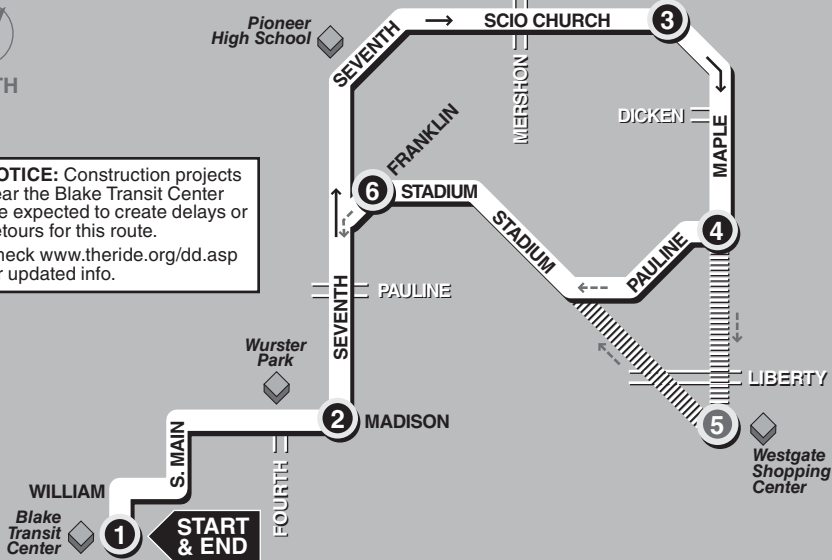

NOTICE: Construction projects near the Blake Transit Center are expected to create delays or detours for this route. Check www.theride.org/dd.asp for updated info.

MONDAY - FRIDAY

Blake Transit Center	Madison & Seventh	Scio Church & S Maple	Pauline & S Maple	Westgate Shopping Center	Stadium & Franklin	Madison & Seventh	Blake Transit Center
1	2	3	4	5	6	2	1
START							END
A M							
6:48	6:52	6:57	6:59	—	7:03	7:06	7:15
7:18	7:22	7:27	7:29	—	7:33	7:36	7:45
7:48	7:52	7:57	7:59	—	8:03	8:06	8:15
8:18	8:22	8:27	8:29	—	8:33	8:36	8:45
8:48	8:52	8:57	8:59	—	9:03	9:06	9:15
9:18	9:22	9:27	9:29	—	9:33	9:36	9:45
9:48	9:52	9:57	9:59	—	10:03	10:06	10:15
10:48	10:52	10:57	10:59	—	11:03	11:06	11:15
11:48	11:52	11:57	11:59	—	12:03	12:06	12:15
P M							
12:48	12:52	12:57	12:59	—	1:03	1:06	1:15
1:48	1:52	1:57	1:59	—	2:03	2:06	2:15
2:48	2:52	2:57	2:59	—	3:03	3:06	3:15
3:48	3:52	3:57	3:59	—	4:03	4:06	4:15
4:18	4:22	4:27	4:29	—	4:33	4:36	4:45
4:48	4:52	4:57	4:59	—	5:03	5:06	5:15
5:18	5:22	5:27	5:29	—	5:33	5:36	5:45
5:48	5:52	5:57	5:59	—	6:03	6:06	6:15
6:48	6:52	6:57	6:58	7:00	7:05	7:07	7:15
7:48	7:52	7:57	7:58	8:00	8:05	8:07	8:15
8:48	8:52	8:57	8:58	9:00	9:05	9:07	9:15
9:48	9:52	9:57	9:58	10:00	10:05	10:07	10:15