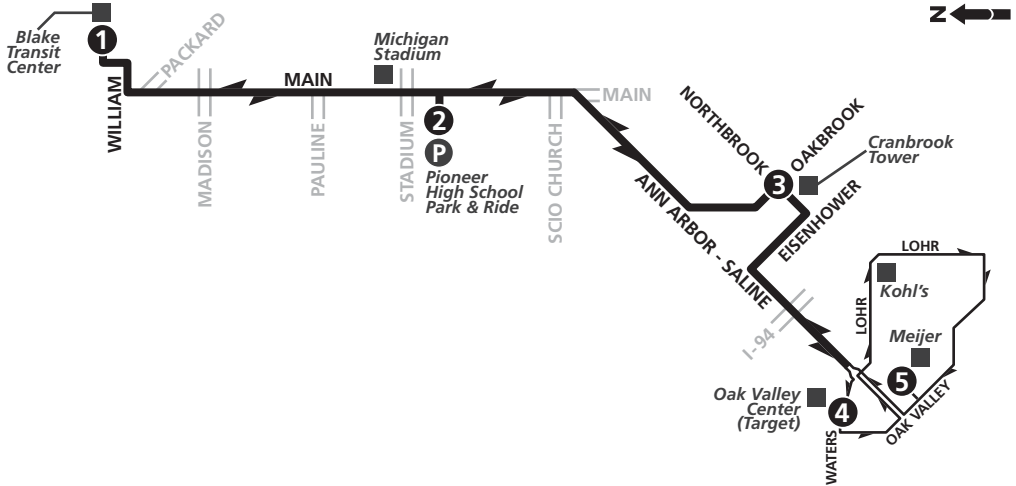

ROUTE 16

ANN ARBOR - SALINE RD.

MONDAY - FRIDAY

Blake Transit Ctr	Pioneer HS P&R lot (P)	Northbrook & Oakbrook	Oak Valley Center	Meijer (AA - Saline Rd)	Northbrook & Oakbrook	Pioneer HS P&R lot (P)	Blake Transit Ctr
1	2	3	4	5	3	2	1
START							END
A M			6:18	6:27	6:33	6:38	6:45
—	—	—	6:48	6:57	7:03	7:08	7:15
7:03	7:10	7:14	7:18	7:27	7:33	7:38	7:45
7:33	7:40	7:44	7:48	7:57	8:03	8:08	8:15
8:03	8:10	8:14	8:18	8:27	8:33	8:38	8:45
8:33	8:40	8:44	8:48	8:57	9:03	9:08	9:15
9:03	9:10	9:14	9:18	9:27	9:33	9:38	9:45
9:33	9:40	9:44	9:48	9:57	10:03	10:08	10:15
10:03	10:10	10:14	10:18	10:27	10:33	10:38	10:45
10:33	10:40	10:44	10:48	10:57	11:03	11:08	11:15
11:03	11:10	11:14	11:18	11:27	11:33	11:38	11:45
11:33	11:40	11:44	11:48	11:57	12:03	12:08	12:15
P M			12:18	12:27	12:33	12:38	12:45
12:03	12:10	12:14	12:18	12:57	1:03	1:08	1:15
12:33	12:40	12:44	12:48	1:27	1:33	1:38	1:45
1:03	1:10	1:14	1:18	1:57	2:03	2:08	2:15
1:33	1:40	1:44	1:48	2:27	2:33	2:38	2:45
2:03	2:10	2:14	2:18	2:57	3:03	3:08	3:15
2:33	2:40	2:44	2:48	3:27	3:33	3:38 [□]	3:45
3:03	3:10	3:14	3:18	3:57	4:03	4:08	4:15
3:33	3:40	3:44	3:48	4:27	4:33	4:38	4:45
4:03	4:10	4:14	4:18	4:57	5:03	5:08	5:15
4:33	4:40	4:44	4:48	5:27	5:33	5:38	5:45
5:03	5:10	5:14	5:18	5:57	6:03	6:08	6:15
5:33	5:40	5:44	5:48	6:27	6:33	6:38	6:45
6:03	6:10	6:14	6:18	6:57	7:03	7:08	7:15
6:33	6:40	6:44	6:48	7:27	7:33	7:38	7:45
7:03	7:10	7:14	7:18	7:57	8:03	8:08	8:15
7:33	7:40	7:44	7:48	8:27	8:33	8:38	8:45
8:03	8:10	8:14	8:18	8:57	9:03	9:08	9:15
8:33	8:40	8:44	8:48	9:27	9:33	9:38	9:45
9:03	9:10	9:14	9:18	10:27	10:33	10:38	10:45

* Trip does NOT operate on Sundays.

□ Flapjole entrance at Pioneer High School served when school is in session on full days.