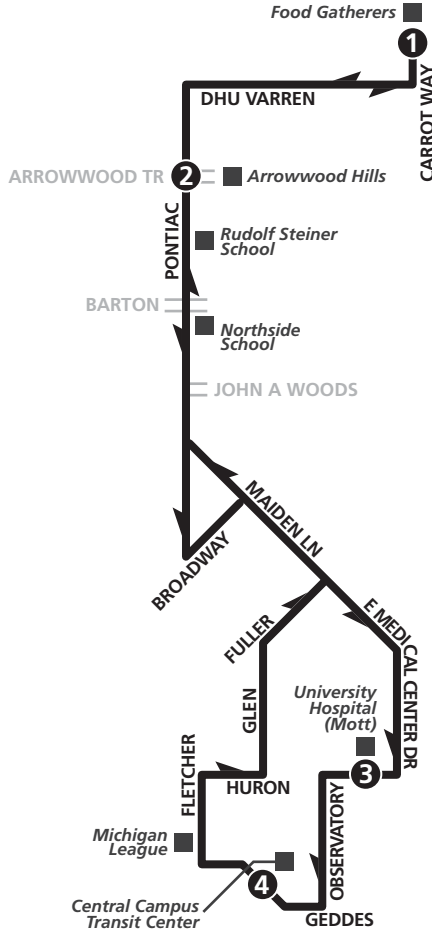

ROUTE 1U

PONTIAC - UNIVERSITY

MONDAY - FRIDAY

	Food Gatherers	Arrowwood Hills	UM Hospital (Mott)	Central Campus Transit Center	Arrowwood Hills	Food Gatherers
	1	2	3	4	2	1
	START					END
A M	6:59	7:03	7:13	7:19	7:30	7:34
▼	7:34	7:38	7:48	7:54	8:05	8:09
	8:09	8:13	8:23	8:29	8:40	8:44
	8:44	8:48	8:58	9:04	—	—
P M	—	3:55	4:05	4:11	4:22	4:26
▼	4:31	4:35	4:45	4:51	5:02	5:06
	5:11	5:15	5:25	5:31	5:42	5:46
	5:51	5:55	6:05	6:11	6:22	6:26

NO SATURDAY OR SUNDAY SERVICE