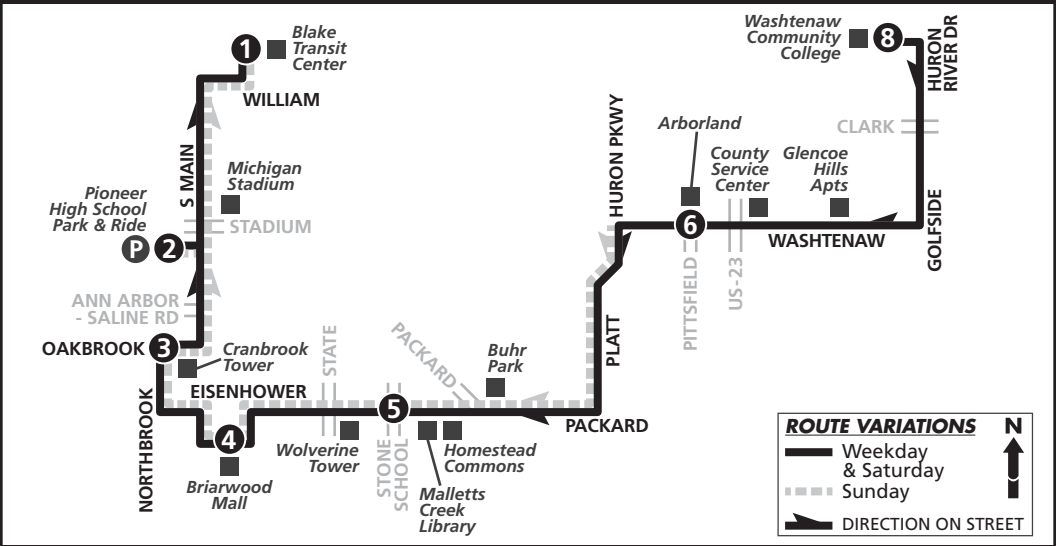

ROUTE 7 S.MAIN - EAST

To Downtown

ROUTE VARIATIONS

- Weekday & Saturday
- - - Sunday
- ▶ DIRECTION ON STREET

N ↑

MONDAY - FRIDAY

	Washtenaw Community College	Washtenaw & Pittsfield	Stone School & Eisenhower	Briarwood Mall	Northbrook & Oakbrook	Pioneer Park & Ride lot (P)	Blake Transit Center
	8	6	5	4	3	2	1
	START						END
A M ▼	—	6:05	6:14	6:21	6:27	6:35	6:45
	6:19	6:35	6:44	6:51	6:57	7:05	7:15
	6:49	7:05	7:14	7:21	7:27	7:35	7:45
	7:19	7:35	7:44	7:51	7:57	8:05	8:15
	7:49	8:05	8:14	8:21	8:27	8:35	8:45
	8:19	8:35	8:44	8:51	8:57	9:05	9:15
	8:49	9:05	9:14	9:21	9:27	9:35	9:45
	9:19	9:35	9:44	9:51	9:57	10:05	10:15
	9:49	10:05	10:14	10:21	10:27	10:35	10:45
	10:19	10:35	10:44	10:51	10:57	11:05	11:15
	10:49	11:05	11:14	11:21	11:27	11:35	11:45
11:19	11:35	11:44	11:51	11:57	12:05	12:15	
11:49	12:05	12:14	12:21	12:27	12:35	12:45	
P M ▼	12:19	12:35	12:44	12:51	12:57	1:05	1:15
	12:49	1:05	1:14	1:21	1:27	1:35	1:45
	1:19	1:35	1:44	1:51	1:57	2:05	2:15
	1:49	2:05	2:14	2:21	2:27	2:35	2:45
	2:19	2:35	2:44	2:51	2:57	3:05	3:15
	2:49	3:05	3:14	3:21	3:27	3:35	3:45
	3:19	3:35	3:44	3:51	3:57	4:05	4:15
	3:49	4:05	4:14	4:21	4:27	4:35	4:45
	4:19	4:35	4:44	4:51	4:57	5:05*	5:15
	4:49	5:05	5:14	5:21	5:27	5:35	5:45
	5:19	5:35	5:44	5:51	5:57	6:05	6:15
5:49	6:05	6:14	6:21	6:27	6:35	6:45	
6:19	6:35	6:44	6:51	6:57	7:05	7:15	
7:07	7:14	7:21	7:29	7:33	7:38	7:45	
8:07	8:14	8:21	8:29	8:33	8:38	8:45	
9:07	9:14	9:21	9:29	9:33	9:38	9:45	
10:07	10:14	10:21 [□]	—	—	—	—	

*Flagpole entrance at Pioneer High School served when school is in session on full days.

□ Bus continues to AATA Main Office at 10:28pm and connects to Route 6 - 'to Ann Arbor'.

Saturday/Sunday schedules on next page...

*Trip begins at Washtenaw & Golfside at 8:11am.

Δ Trip begins at Washtenaw & Huron Pkwy.