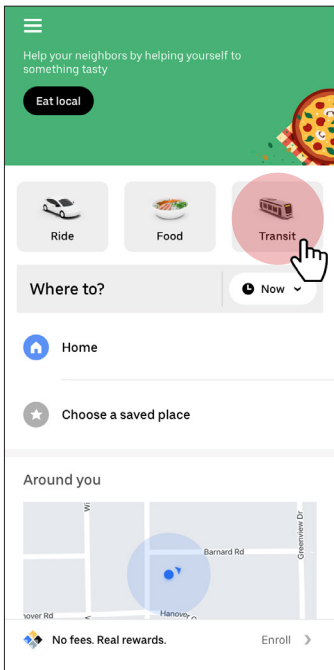

Follow the screens and clicks below to purchase your FootballRide tickets in advance. Log into your account to make a payment. Activate your ticket just before boarding. Apps can connect to other fare payment apps.

1