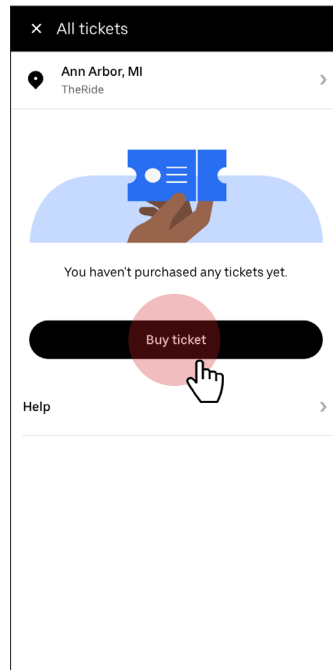

Follow the screens and clicks below to purchase your FootballRide tickets in advance. Log into your account to make a payment. Activate your ticket just before boarding. Apps can connect to other fare payment apps.

1

2

3

4

5

6

7