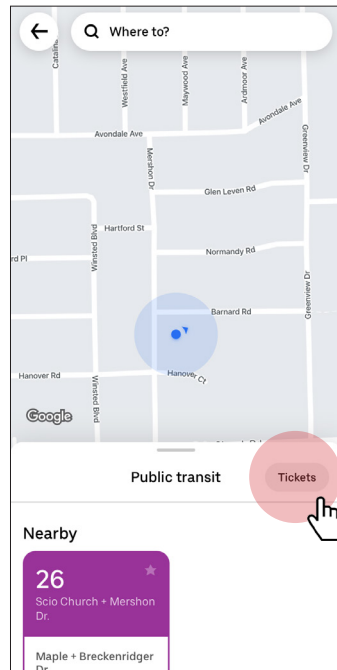

Follow the screens and clicks below to purchase your FootballRide tickets in advance. Log into your account to make a payment. Activate your ticket just before boarding. Apps can connect to other fare payment apps.

1

2

3

4

5

6

7