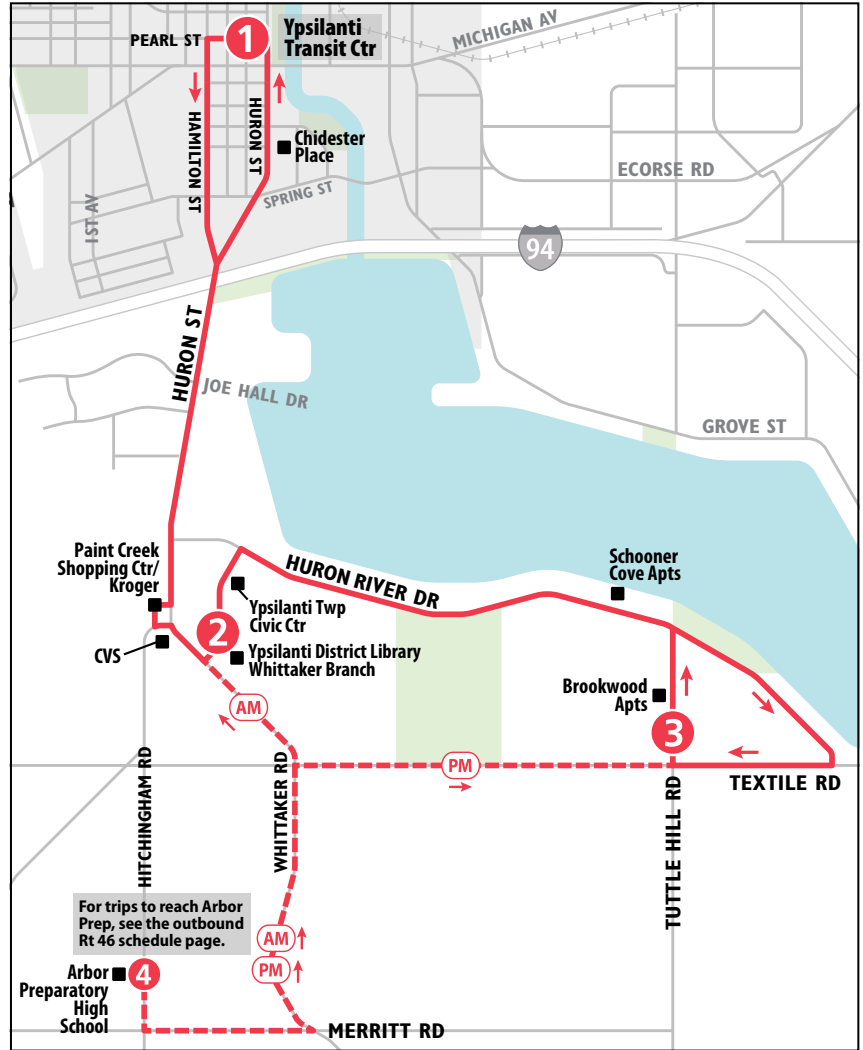

\*AM outbound trip travels to Arbor Prep via Textile Rd to Hitchingham Rd.

◇ PM outbound trip travels to Arbor Prep from Paint Creek Shopping Ctr via Hitchingham Rd.

(PLEASE NOTE: this trip has been adjusted to 3:15pm to better align with Arbor Prep's afternoon release time.)

### SATURDAY

Ypsilanti Transit Center	Ypsilanti District Library	Tuttle Hill & Brookwood
1	2	3
<b>START</b>		<b>END</b>
8:00a	8:09a	8:21a
9:00a	9:09a	9:21a
10:00a	10:09a	10:21a
11:00a	11:09a	11:21a
12:00p	12:09p	12:21p
1:00p	1:09p	1:21p
2:00p	2:09p	2:21p
3:00p	3:09p	3:21p
4:00p	4:09p	4:21p
5:00p	5:09p	5:21p
6:00p	6:09p	6:21p
7:00p	7:09p	7:21p
8:00p	8:09p	8:21p
9:00p	9:09p	9:21p
10:00p	10:09p	10:21p

# ROUTE 46 PAINT CREEK

\*AM trip from Arbor Prep returns to YTC via Hitchingham Rd to Merritt Rd to Whittaker Rd to resume regular routing near Ypsilanti District Library.

◇ PM trip from Arbor Prep returns to YTC via Hitchingham Rd to Merritt Rd to Whittaker Rd to Textile Rd to resume regular routing at Tuttle Hill Rd.