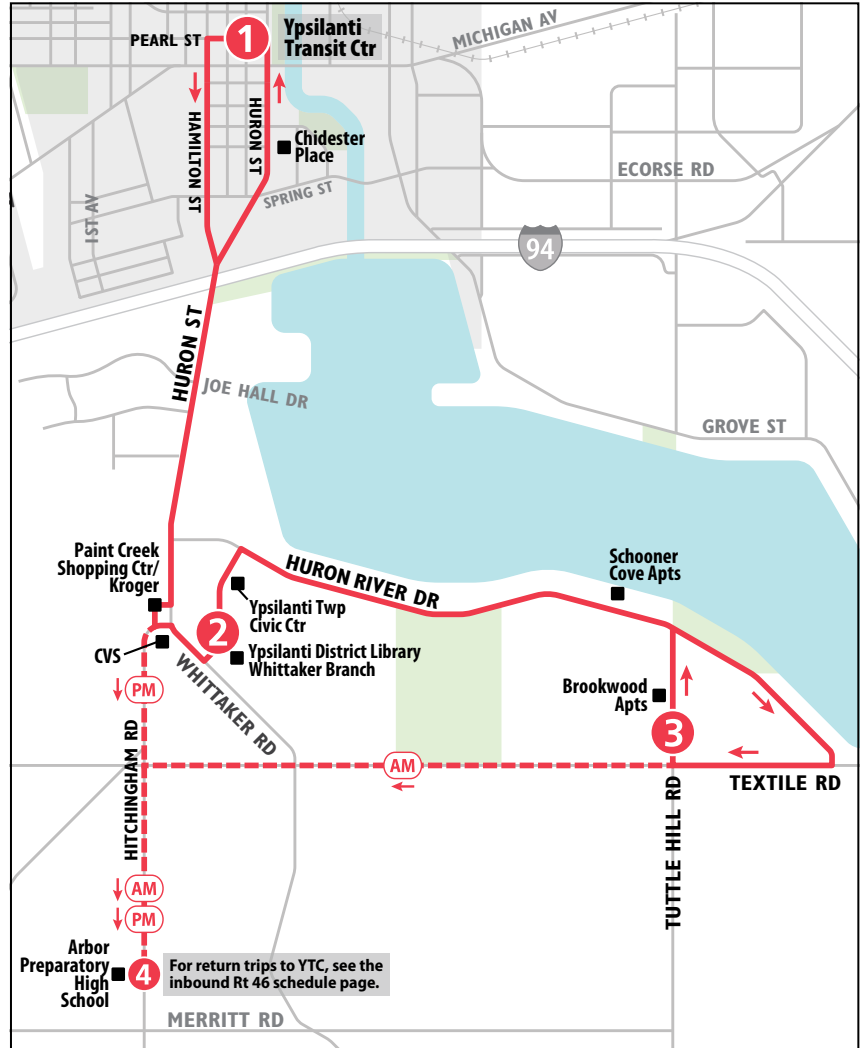

## To Brookwood

\*AM outbound trip travels to Arbor Prep via Textile Rd to Hitchingham Rd.

◇ PM outbound trip travels to Arbor Prep from Paint Creek Shopping Ctr via Hitchingham Rd.

(PLEASE NOTE: this trip has been adjusted to 3:15pm to better align with Arbor Prep's afternoon release time.)

# ROUTE 46 PAINT CREEK

\*AM trip from Arbor Prep returns to YTC via Hitchingham Rd to Merritt Rd to Whittaker Rd to resume regular routing near Ypsilanti District Library.

◇ PM trip from Arbor Prep returns to YTC via Hitchingham Rd to Merritt Rd to Whittaker Rd to Textile Rd to resume regular routing at Tuttle Hill Rd.