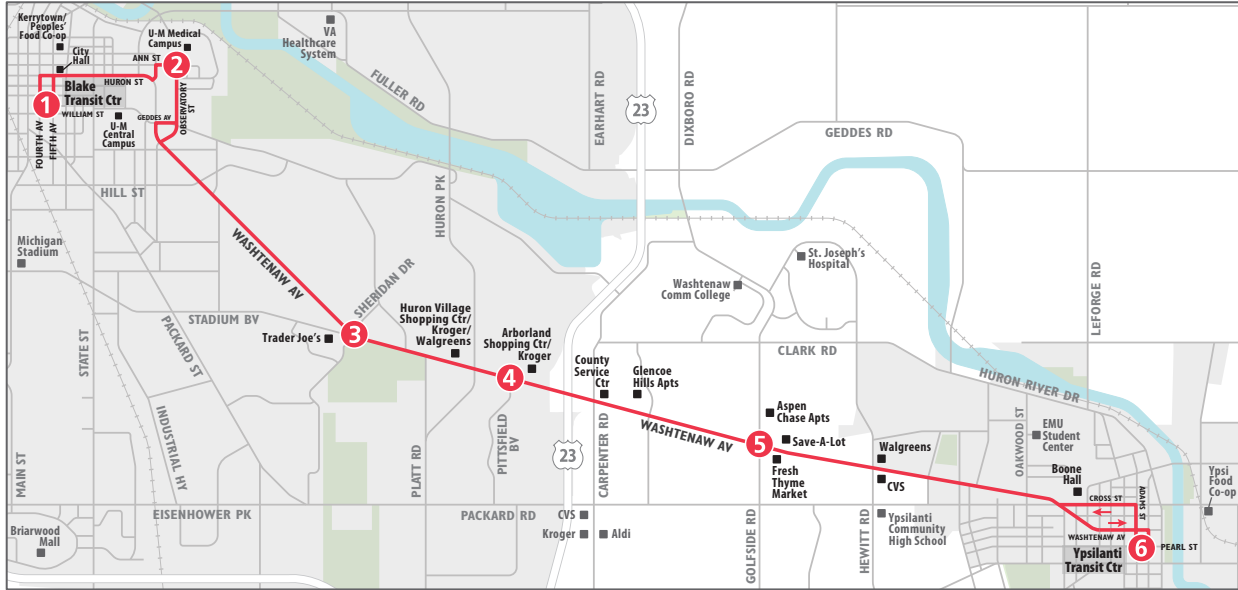

ROUTE 4 WASHTENAW

To Blake Transit Center

MONDAY - FRIDAY					
Ypsilanti Transit Center	Washt & Golfside	Washt & Pittsfield	Washt & Sheridan	U-M Hospital	Blake Transit Center
6	5	4	3	2	1
START					END
6:02a	6:12a	6:20a	6:24a	6:34a	6:43a
6:34a	6:44a	6:52a	6:56a	7:06a	7:15a
6:58a	7:08a	7:16a	7:20a	7:30a	7:39a
7:30a	7:40a	7:48a	7:52a	8:02a	8:11a
8:02a	8:12a	8:20a	8:24a	8:34a	8:43a
8:26a	8:36a	8:44a	8:48a	8:58a	9:07a
8:58a	9:08a	9:16a	9:20a	9:30a	9:39a
9:30a	9:40a	9:48a	9:52a	10:02a	10:11a
9:54a	10:04a	10:12a	10:16a	10:26a	10:35a
10:26a	10:37a	10:45a	10:49a	10:59a	11:08a
11:00a	11:11a	11:19a	11:23a	11:33a	11:42a
11:30a	11:41a	11:49a	11:53a	12:03p	12:12p
12:00p	12:11p	12:19p	12:23p	12:33p	12:42p
12:30p	12:41p	12:49p	12:53p	1:03p	1:12p
1:00p	1:11p	1:19p	1:23p	1:33p	1:42p
1:30p	1:41p	1:49p	1:53p	2:03p	2:12p
2:00p	2:11p	2:19p	2:23p	2:33p	2:42p
2:30p	2:41p	2:49p	2:53p	3:03p	3:12p
3:00p	3:11p	3:18p	3:22p	3:32p	3:40p
3:30p	3:41p	3:48p	3:52p	4:02p	4:10p
4:08p	4:19p	4:26p	4:30p	4:40p	4:48p
4:32p	4:43p	4:50p	4:54p	5:04p	5:12p
5:04p	5:15p	5:22p	5:26p	5:36p	5:44p
5:44p	5:55p	6:02p	6:06p	6:16p	6:24p
6:00p	6:11p	6:19p	6:23p	6:33p	6:42p
6:30p	6:41p	6:49p	6:53p	7:03p	7:12p
7:00p	7:11p	7:19p	7:23p	7:33p	7:42p
7:30p	7:41p	7:49p	7:53p	8:03p	8:12p
8:00p	8:11p	8:19p	8:23p	8:33p	8:42p
8:30p	8:41p	8:49p	8:53p	9:03p	9:12p
9:00p	9:11p	9:19p	9:23p	9:33p	9:42p
9:30p	9:41p	9:49p	9:53p	10:03p	10:12p
10:00p	10:11p	10:19p	10:23p	10:33p	10:42p
10:30p	10:41p	10:49p	10:53p	11:03p	11:12p
11:00p	11:11p	11:19p	11:23p	11:33p	11:42p