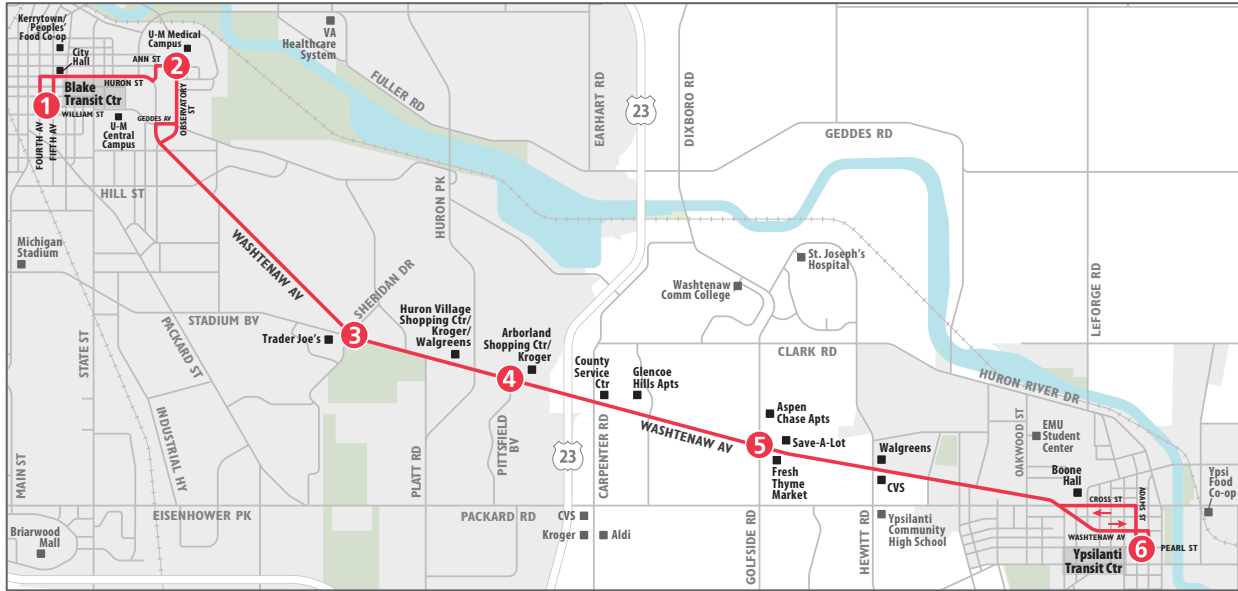

ROUTE 4 WASHTENAW

To Ypsilanti Transit Center

MONDAY - FRIDAY					
Blake Transit Center	U-M Hospital	Washt & Sheridan	Washt & Pittsfield	Washt & Golfside	Ypsilanti Transit Center
1	2	3	4	5	6
START					END
6:48a	6:59a	7:07a	7:12a	7:17a	7:25a
7:20a	7:31a	7:39a	7:44a	7:49a	7:57a
7:44a	7:55a	8:03a	8:08a	8:13a	8:21a
8:16a	8:27a	8:35a	8:40a	8:45a	8:53a
8:48a	8:59a	9:07a	9:12a	9:17a	9:25a
9:12a	9:23a	9:31a	9:36a	9:41a	9:49a
9:44a	9:55a	10:03a	10:08a	10:13a	10:21a
10:15a	10:26a	10:35a	10:41a	10:47a	10:57a
10:45a	10:56a	11:05a	11:11a	11:17a	11:27a
11:15a	11:26a	11:35a	11:41a	11:47a	11:57a
11:45a	11:56a	12:05p	12:11p	12:17p	12:27p
12:15p	12:26p	12:35p	12:41p	12:47p	12:57p
12:45p	12:56p	1:05p	1:11p	1:17p	1:27p
1:15p	1:26p	1:35p	1:41p	1:47p	1:57p
1:45p	1:56p	2:05p	2:11p	2:17p	2:27p
2:15p	2:26p	2:35p	2:41p	2:47p	2:57p
2:45p	2:56p	3:05p	3:11p	3:17p	3:27p
3:16p	3:29p	3:40p	3:50p	3:57p	4:04p
3:40p	3:53p	4:04p	4:14p	4:21p	4:28p
4:12p	4:25p	4:36p	4:46p	4:53p	5:00p
4:52p	5:05p	5:16p	5:26p	5:33p	5:40p
5:16p	5:29p	5:40p	5:50p	5:57p	6:04p
5:48p	6:01p	6:12p	6:22p	6:29p	6:36p
6:28p	6:41p	6:52p	7:02p	7:09p	7:16p
6:45p	6:56p	7:05p	7:11p	7:17p	7:27p
7:15p	7:26p	7:35p	7:41p	7:47p	7:57p
7:45p	7:56p	8:05p	8:11p	8:17p	8:27p
8:15p	8:26p	8:35p	8:41p	8:47p	8:57p
8:45p	8:56p	9:05p	9:11p	9:17p	9:27p
9:15p	9:26p	9:35p	9:41p	9:47p	9:57p
9:45p	9:56p	10:05p	10:11p	10:17p	10:27p
10:15p	10:26p	10:35p	10:41p	10:47p	10:57p
10:45p	10:56p	11:05p	11:11p	11:17p	11:27p
11:15p	11:26p	11:35p	11:41p	11:47p	11:57p
11:45p	11:56p	12:05a	12:11a	12:17a	12:27a