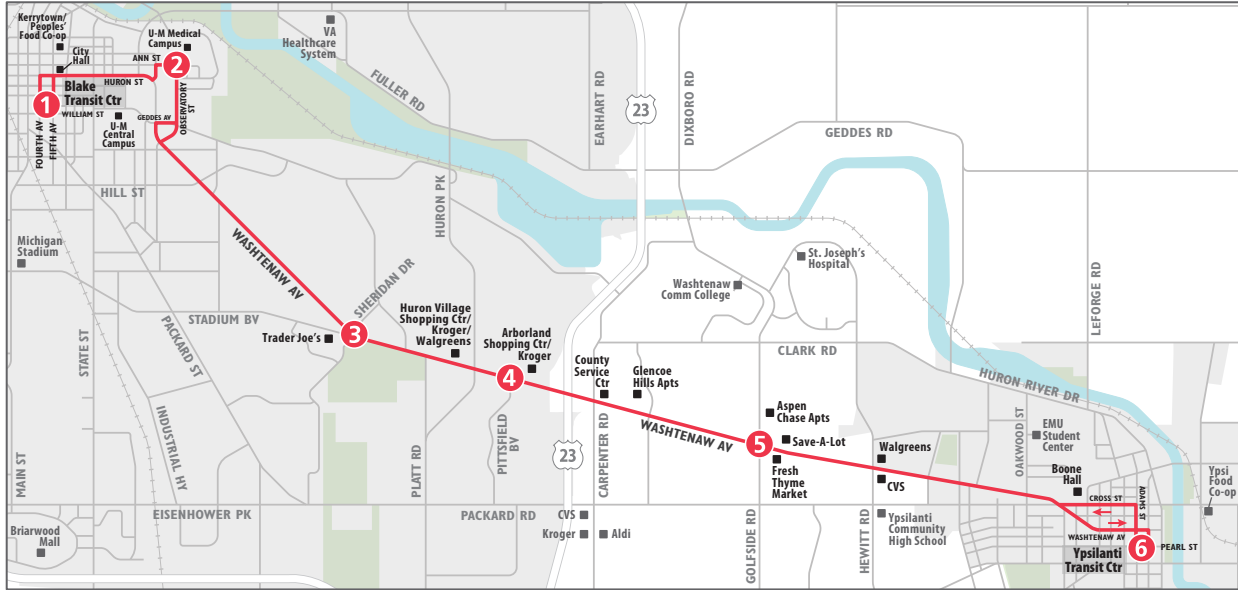

# ROUTE 4 WASHTENAW

## To Blake Transit Center

SUNDAY					
Blake Transit Center	U-M Hospital	Washt & Sheridan	Washt & Pittsfield	Washt & Golfside	Ypsilanti Transit Center
1	2	3	4	5	6
START					END
8:45a	8:56a	9:05a	9:11a	9:17a	9:27a
9:15a	9:26a	9:35a	9:41a	9:47a	9:57a
9:45a	9:56a	10:05a	10:11a	10:17a	10:27a
10:15a	10:26a	10:35a	10:41a	10:47a	10:57a
10:45a	10:56a	11:05a	11:11a	11:17a	11:27a
11:15a	11:26a	11:35a	11:41a	11:47a	11:57a
11:45a	11:56a	12:05p	12:11p	12:17p	12:27p
12:15p	12:26p	12:35p	12:41p	12:47p	12:57p
12:45p	12:56p	1:05p	1:11p	1:17p	1:27p
1:15p	1:26p	1:35p	1:41p	1:47p	1:57p
1:45p	1:56p	2:05p	2:11p	2:17p	2:27p
2:15p	2:26p	2:35p	2:41p	2:47p	2:57p
2:45p	2:56p	3:05p	3:11p	3:17p	3:27p
3:15p	3:26p	3:35p	3:41p	3:47p	3:57p
3:45p	3:56p	4:05p	4:11p	4:17p	4:27p
4:15p	4:26p	4:35p	4:41p	4:47p	4:57p
4:45p	4:56p	5:05p	5:11p	5:17p	5:27p
5:15p	5:26p	5:35p	5:41p	5:47p	5:57p
5:45p	5:56p	6:05p	6:11p	6:17p	6:27p
6:15p	6:26p	6:35p	6:41p	6:47p	6:57p
6:45p	6:56p	7:05p	7:11p	7:17p	7:27p