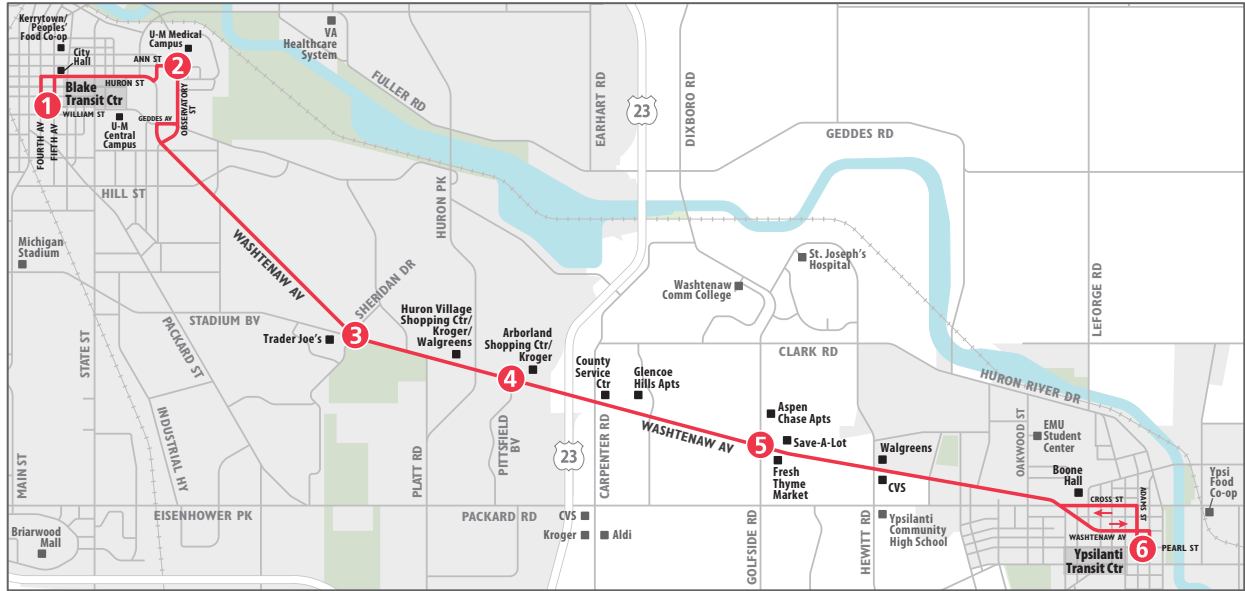

ROUTE 4 WASHTENAW

To Ypsilanti Transit Center

MONDAY - FRIDAY

Blake Transit Center	U-M Hospital	Washt & Sheridan	Washt & Pittsfield	Washt & Golfside	Ypsilanti Transit Center
1	2	3	4	5	6
START					END
6:48a	6:59a	7:07a	7:12a	7:17a	7:25a
6:56a	7:07a	7:15a	7:20a	7:25a	7:33a
7:04a	7:15a	7:23a	7:28a	7:33a	7:41a
7:12a	7:23a	7:31a	7:36a	7:41a	7:49a
7:20a	7:31a	7:39a	7:44a	7:49a	7:57a
7:28a	7:39a	7:47a	7:52a	7:57a	8:05a
7:36a	7:47a	7:55a	8:00a	8:05a	8:13a
7:44a	7:55a	8:03a	8:08a	8:13a	8:21a
7:52a	8:03a	8:11a	8:16a	8:21a	8:29a
8:00a	8:11a	8:19a	8:24a	8:29a	8:37a
8:08a	8:19a	8:27a	8:32a	8:37a	8:45a
8:16a	8:27a	8:35a	8:40a	8:45a	8:53a
8:24a	8:35a	8:43a	8:48a	8:53a	9:01a
8:32a	8:43a	8:51a	8:56a	9:01a	9:09a
8:40a	8:51a	8:59a	9:04a	9:09a	9:17a
8:48a	8:59a	9:07a	9:12a	9:17a	9:25a
8:56a	9:07a	9:15a	9:20a	9:25a	9:33a
9:04a	9:15a	9:23a	9:28a	9:33a	9:41a
9:12a	9:23a	9:31a	9:36a	9:41a	9:49a
9:20a	9:31a	9:39a	9:44a	9:49a	9:57a
9:28a	9:39a	9:47a	9:52a	9:57a	10:05a
9:36a	9:47a	9:55a	10:00a	10:05a	10:13a
9:44a	9:55a	10:03a	10:08a	10:13a	10:21a
9:52a	10:03a	10:11a	10:16a	10:21a	10:29a
10:00a	10:11a	10:20a	10:26a	10:32a	10:42a
10:15a	10:26a	10:35a	10:41a	10:47a	10:57a
10:30a	10:41a	10:50a	10:56a	11:02a	11:12a
10:45a	10:56a	11:05a	11:11a	11:17a	11:27a
11:00a	11:11a	11:20a	11:26a	11:32a	11:42a
11:15a	11:26a	11:35a	11:41a	11:47a	11:57a
11:30a	11:41a	11:50a	11:56a	12:02p	12:12p
11:45a	11:56a	12:05p	12:11p	12:17p	12:27p
12:00p	12:11p	12:20p	12:26p	12:32p	12:42p
12:15p	12:26p	12:35p	12:41p	12:47p	12:57p
12:30p	12:41p	12:50p	12:56p	1:02p	1:12p

MONDAY - FRIDAY (con't)

Blake Transit Center	U-M Hospital	Washt & Sheridan	Washt & Pittsfield	Washt & Golfside	Ypsilanti Transit Center
1	2	3	4	5	6
START					END
12:45p	12:56p	1:05p	1:11p	1:17p	1:27p
1:00p	1:11p	1:20p	1:26p	1:32p	1:42p
1:15p	1:26p	1:35p	1:41p	1:47p	1:57p
1:30p	1:41p	1:50p	1:56p	2:02p	2:12p
1:45p	1:56p	2:05p	2:11p	2:17p	2:27p
2:00p	2:11p	2:20p	2:26p	2:32p	2:42p
2:15p	2:26p	2:35p	2:41p	2:47p	2:57p
2:30p	2:41p	2:50p	2:56p	3:02p	3:12p
2:45p	2:56p	3:05p	3:11p	3:17p	3:27p
3:00p	3:13p	3:24p	3:34p	3:41p	3:48p
3:08p	3:21p	3:32p	3:42p	3:49p	3:56p
3:16p	3:29p	3:40p	3:50p	3:57p	4:04p
3:24p	3:37p	3:48p	3:58p	4:05p	4:12p
3:32p	3:45p	3:56p	4:06p	4:13p	4:20p
3:40p	3:53p	4:04p	4:14p	4:21p	4:28p
3:48p	4:01p	4:12p	4:22p	4:29p	4:36p
3:56p	4:09p	4:20p	4:30p	4:37p	4:44p
4:04p	4:17p	4:28p	4:38p	4:45p	4:52p
4:12p	4:25p	4:36p	4:46p	4:53p	5:00p
4:20p	4:33p	4:44p	4:54p	5:01p	5:08p
4:28p	4:41p	4:52p	5:02p	5:09p	5:16p
4:36p	4:49p	5:00p	5:10p	5:17p	5:24p
4:44p	4:57p	5:08p	5:18p	5:25p	5:32p
4:52p	5:05p	5:16p	5:26p	5:33p	5:40p
5:00p	5:13p	5:24p	5:34p	5:41p	5:48p
5:08p	5:21p	5:32p	5:42p	5:49p	5:56p
5:16p	5:29p	5:40p	5:50p	5:57p	6:04p
5:24p	5:37p	5:48p	5:58p	6:05p	6:12p
5:32p	5:45p	5:56p	6:06p	6:13p	6:20p
5:40p	5:53p	6:04p	6:14p	6:21p	6:28p
5:48p	6:01p	6:12p	6:22p	6:29p	6:36p
5:56p	6:09p	6:20p	6:30p	6:37p	6:44p
6:04p	6:17p	6:28p	6:38p	6:45p	6:52p

Schedule continues on next page...