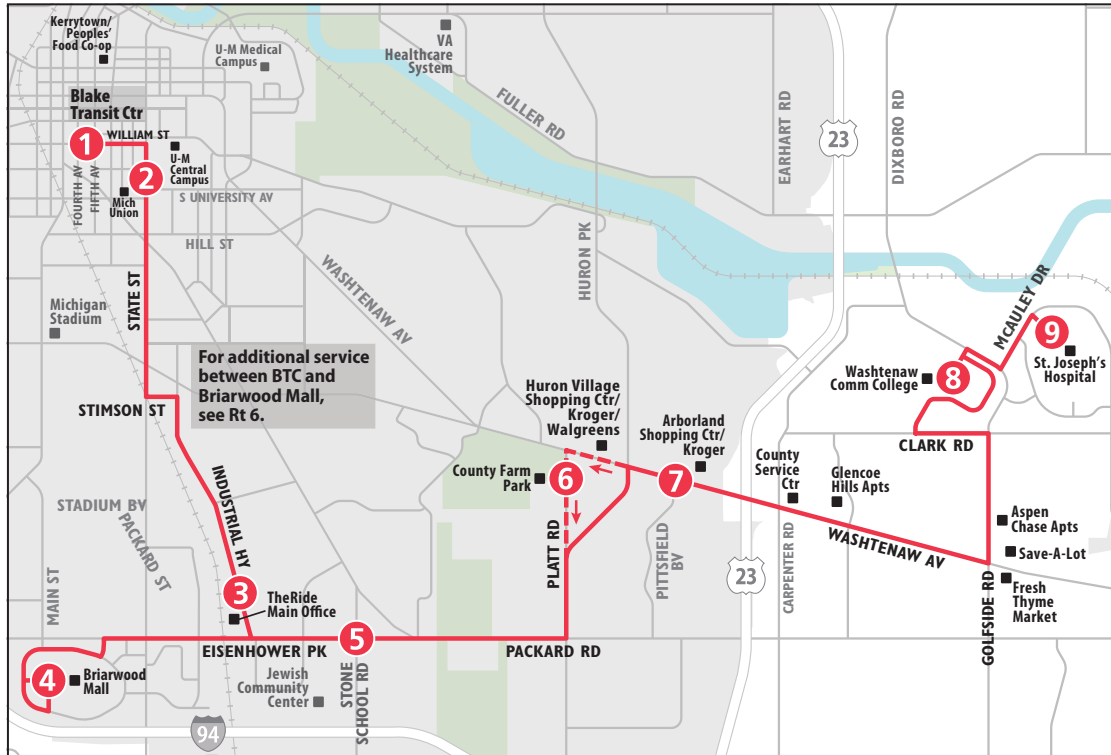

MONDAY - FRIDAY							
Blake Transit Center	Michigan Union	TheRide Main Office	Briarwood Mall	Stone School & Eisenhower	Washtenaw & Pittsfield	Washtenaw Community College	St. Joseph Hospital
1	2	3	4	5	7	8	9
START							END
6:30a	6:35a	6:43a	6:51a	7:03a	7:20a	7:35a	7:42a
7:00a	7:05a	7:13a	7:21a	7:33a	7:50a	8:05a	8:12a
7:30a	7:35a	7:43a	7:51a	8:03a	8:20a	8:35a	8:42a
8:00a	8:05a	8:13a	8:21a	8:33a	8:50a	9:05a	9:12a
8:30a	8:35a	8:43a	8:51a	9:03a	9:20a	9:35a	9:42a
9:00a	9:05a	9:13a	9:21a	9:30a	9:42a	9:53a	9:57a
9:30a	9:35a	9:43a	9:51a	10:00a	10:12a	10:23a	10:27a
10:00a	10:05a	10:13a	10:21a	10:30a	10:42a	10:53a	10:57a
10:30a	10:35a	10:43a	10:51a	11:00a	11:12a	11:23a	11:27a
11:00a	11:05a	11:13a	11:21a	11:30a	11:42a	11:53a	11:57a
11:30a	11:35a	11:43a	11:51a	12:00p	12:12p	12:23p	12:27p
12:00p	12:05p	12:13p	12:21p	12:30p	12:42p	12:53p	12:57p
12:30p	12:35p	12:43p	12:51p	1:00p	1:12p	1:23p	1:27p
1:00p	1:05p	1:13p	1:21p	1:30p	1:42p	1:53p	1:57p
1:30p	1:35p	1:43p	1:51p	2:00p	2:12p	2:23p	2:27p
2:00p	2:05p	2:13p	2:21p	2:30p	2:42p	2:53p	2:57p
2:30p	2:35p	2:43p	2:51p	3:00p	3:12p	3:23p	3:27p
3:00p	3:05p	3:13p	3:21p	3:33p	3:50p	4:05p	4:12p
3:30p	3:35p	3:43p	3:51p	4:03p	4:20p	4:35p	4:42p
4:00p	4:05p	4:13p	4:21p	4:33p	4:50p	5:05p	5:12p
4:30p	4:35p	4:43p	4:51p	5:03p	5:20p	5:35p	5:42p
5:00p	5:05p	5:13p	5:21p	5:33p	5:50p	6:05p	6:12p
5:30p	5:35p	5:43p	5:51p	6:03p	6:20p	6:35p	6:42p
6:00p	6:05p	6:13p	6:21p	6:33p	6:50p	7:05p	7:12p
6:30p	6:35p	6:43p	6:51p	7:00p	7:12p	7:23p	7:27p
7:15p	7:20p	7:28p	7:36p	7:45p	7:57p	8:08p	8:12p
8:15p	8:20p	8:28p	8:36p	8:45p	8:57p	9:08p	9:12p
9:15p	9:20p	9:28p	9:36p	9:45p	9:57p	10:08p	10:12p
10:15p	10:20p	10:28p	10:36p	10:45p	10:57p	11:08p	11:12p