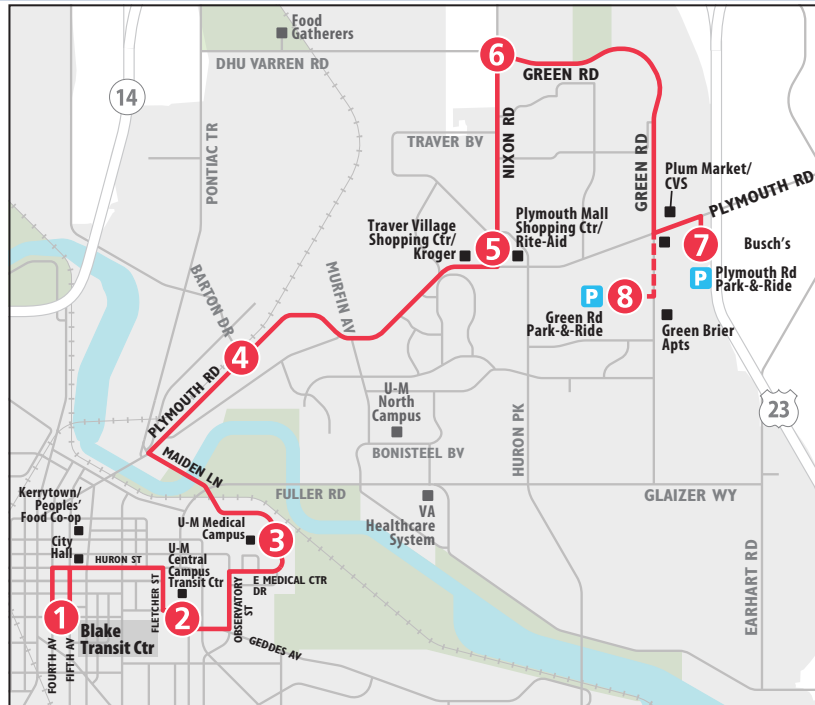

ROUTE 23 PLYMOUTH

To Blake Transit Center

MONDAY - FRIDAY

Green Rd Park & Ride	Plymouth Rd Park & Ride	Green & Nixon	Plymouth Mall	Plymouth & Barton	U-M Hospital	U-M Central Campus Transit Ctr	Blake Transit Center
8	7	6	5	4	3	2	1
START							END
—	6:30a	6:37a	6:43a	6:50a	6:57a	7:04a	7:12a
—	6:45a	6:52a	6:58a	7:05a	7:12a	7:19a	7:27a
—	7:00a	7:07a	7:13a	7:20a	7:27a	7:34a	7:42a
—	7:15a	7:22a	7:28a	7:35a	7:42a	7:49a	7:57a
—	7:30a	7:37a	7:43a	7:50a	7:57a	8:04a	8:12a
—	7:45a	7:52a	7:58a	8:05a	8:12a	8:19a	8:27a
—	8:00a	8:07a	8:13a	8:20a	8:27a	8:34a	8:42a
—	8:15a	8:22a	8:28a	8:35a	8:42a	8:49a	8:57a
—	8:30a	8:37a	8:43a	8:50a	8:57a	9:04a	9:12a
—	8:45a	8:52a	8:58a	9:05a	9:12a	9:19a	9:27a
—	9:00a	9:07a	9:13a	9:20a	9:27a	9:34a	9:42a
—	9:15a	9:22a	9:28a	9:35a	9:42a	9:49a	9:57a
—	9:30a	9:36a	9:42a	9:48a	9:53a	9:59a	10:05a
—	9:37a	9:43a	9:49a	9:55a	10:00a	10:06a	10:12a
—	9:52a	9:58a	10:04a	10:10a	10:15a	10:21a	10:27a
—	10:07a	10:13a	10:19a	10:25a	10:30a	10:36a	10:42a
—	10:22a	10:28a	10:34a	10:40a	10:45a	10:51a	10:57a
—	10:37a	10:43a	10:49a	10:55a	11:00a	11:06a	11:12a
—	10:52a	10:58a	11:04a	11:10a	11:15a	11:21a	11:27a
—	11:07a	11:13a	11:19a	11:25a	11:30a	11:36a	11:42a
—	11:22a	11:28a	11:34a	11:40a	11:45a	11:51a	11:57a
—	11:37a	11:43a	11:49a	11:55a	12:00p	12:06p	12:12p
—	11:52a	11:58a	12:04p	12:10p	12:15p	12:21p	12:27p
—	12:07p	12:13p	12:19p	12:25p	12:30p	12:36p	12:42p
—	12:22p	12:28p	12:34p	12:40p	12:45p	12:51p	12:57p
—	12:37p	12:43p	12:49p	12:55p	1:00p	1:06p	1:12p
—	12:52p	12:58p	1:04p	1:10p	1:15p	1:21p	1:27p
—	1:07p	1:13p	1:19p	1:25p	1:30p	1:36p	1:42p
—	1:22p	1:28p	1:34p	1:40p	1:45p	1:51p	1:57p
—	1:37p	1:43p	1:49p	1:55p	2:00p	2:06p	2:12p
—	1:52p	1:58p	2:04p	2:10p	2:15p	2:21p	2:27p