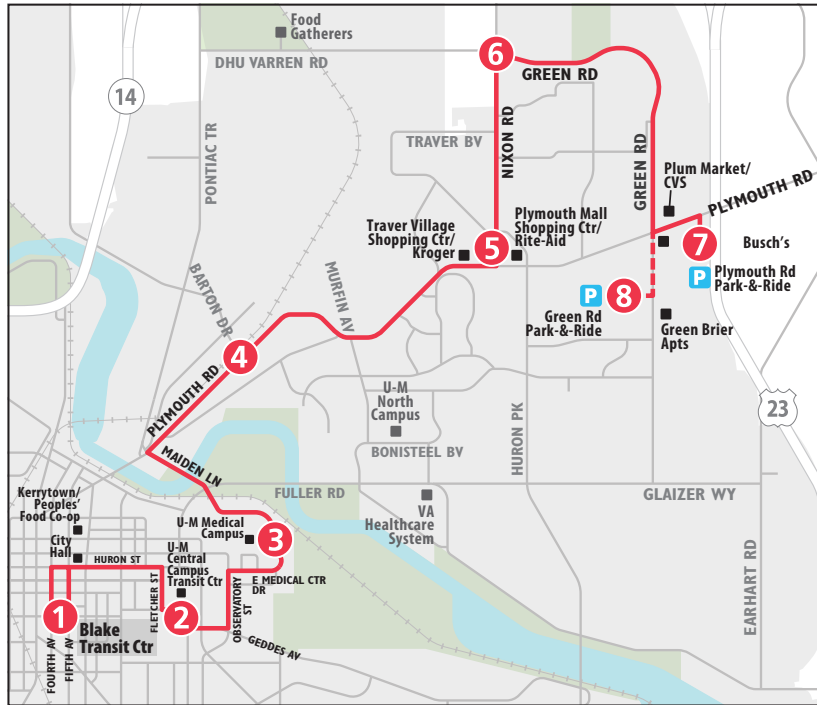

MONDAY - FRIDAY							
Blake Transit Center	U-M Central Campus Transit Ctr	U-M Hospital	Plymouth & Barton	Plymouth Mall	Green & Nixon	Plymouth Rd Park & Ride	Green Rd Park & Ride
1	2	3	4	5	6	7	8
START							END
6:30a	6:37a	6:44a	6:52a	6:59a	7:04a	7:12a	—
6:45a	6:52a	6:59a	7:07a	7:14a	7:19a	7:27a	—
7:00a	7:07a	7:14a	7:22a	7:29a	7:34a	7:42a	—
7:15a	7:22a	7:29a	7:37a	7:44a	7:49a	7:57a	—
7:30a	7:37a	7:44a	7:52a	7:59a	8:04a	8:12a	—
7:45a	7:52a	7:59a	8:07a	8:14a	8:19a	8:27a	—
8:00a	8:07a	8:14a	8:22a	8:29a	8:34a	8:42a	—
8:15a	8:22a	8:29a	8:37a	8:44a	8:49a	8:57a	—
8:30a	8:37a	8:44a	8:52a	8:59a	9:04a	9:12a	—
8:45a	8:52a	8:59a	9:07a	9:14a	9:19a	9:27a	—
9:00a	9:05a	9:11a	9:18a	9:23a	9:27a	9:34a	—
9:15a	9:20a	9:26a	9:33a	9:38a	9:42a	9:49a	—
9:30a	9:35a	9:41a	9:48a	9:53a	9:57a	10:04a	—
9:45a	9:50a	9:56a	10:03a	10:08a	10:12a	10:19a	—
10:00a	10:05a	10:11a	10:18a	10:23a	10:27a	10:34a	—
10:15a	10:20a	10:26a	10:33a	10:38a	10:42a	10:49a	—
10:30a	10:35a	10:41a	10:48a	10:53a	10:57a	11:04a	—
10:45a	10:50a	10:56a	11:03a	11:08a	11:12a	11:19a	—
11:00a	11:05a	11:11a	11:18a	11:23a	11:27a	11:34a	—
11:15a	11:20a	11:26a	11:33a	11:38a	11:42a	11:49a	—
11:30a	11:35a	11:41a	11:48a	11:53a	11:57a	12:04p	—
11:45a	11:50a	11:56a	12:03p	12:08p	12:12p	12:19p	—
12:00p	12:05p	12:11p	12:18p	12:23p	12:27p	12:34p	—
12:15p	12:20p	12:26p	12:33p	12:38p	12:42p	12:49p	—
12:30p	12:35p	12:41p	12:48p	12:53p	12:57p	1:04p	—
12:45p	12:50p	12:56p	1:03p	1:08p	1:12p	1:19p	—
1:00p	1:05p	1:11p	1:18p	1:23p	1:27p	1:34p	—
1:15p	1:20p	1:26p	1:33p	1:38p	1:42p	1:49p	—
1:30p	1:35p	1:41p	1:48p	1:53p	1:57p	2:04p	—
1:45p	1:50p	1:56p	2:03p	2:08p	2:12p	2:19p	—
2:00p	2:05p	2:11p	2:18p	2:23p	2:27p	2:34p	—

Schedule continues on next page...