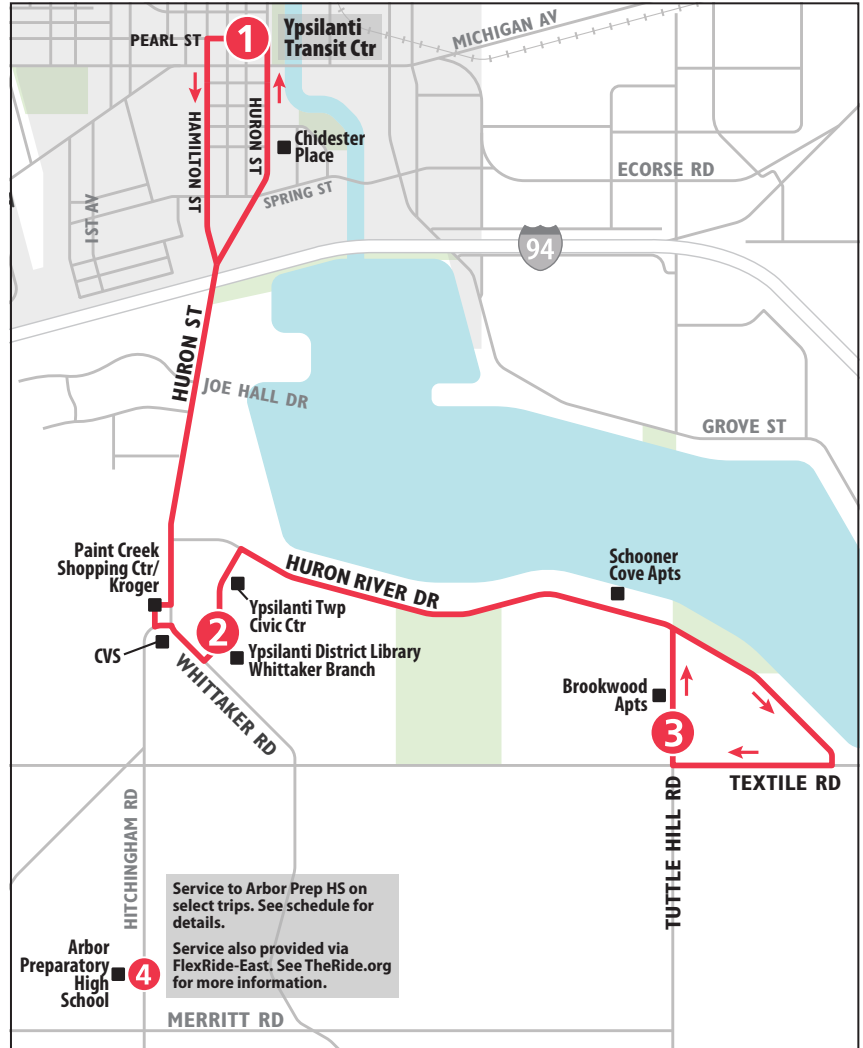

ROUTE 46 PAINT CREEK

To Brookwood

MONDAY - FRIDAY

Ypsilanti Transit Center	Ypsilanti District Library	Tuttle Hill & Brookwood	Arbor Prep School
1	2	3	4
START			END
6:00a	6:09a	6:21a	—
6:30a	6:39a	6:51a	—
7:00a	7:07a	—	7:21a
7:30a	7:39a	7:51a	—
8:00a	8:09a	8:21a	—
8:30a	8:39a	8:51a	—
9:00a	9:09a	9:21a	—
9:30a	9:39a	9:51a	—
10:00a	10:09a	10:21a	—
10:30a	10:39a	10:51a	—
11:00a	11:09a	11:21a	—
11:30a	11:39a	11:51a	—
12:00p	12:09p	12:21p	—
12:30p	12:39p	12:51p	—
1:00p	1:09p	1:21p	—
1:30p	1:39p	1:51p	—
2:00p	2:09p	2:21p	—
2:30p	2:39p	2:51p	—
3:00p	—	—	3:15p
3:30p	3:39p	3:51p	—
4:00p	—	—	4:15p
4:30p	4:39p	4:51p	—
5:00p	5:09p	5:21p	—
5:30p	5:39p	5:51p	—
6:00p	6:09p	6:21p	—
6:30p	6:39p	6:51p	—
7:00p	7:09p	7:21p	—
8:00p	8:09p	8:21p	—
9:00p	9:09p	9:21p	—
10:00p	10:09p	10:21p	—

Service to Arbor Prep HS on select trips. See schedule for details.
Service also provided via FlexRide-East. See TheRide.org for more information.

SATURDAY

Ypsilanti Transit Center	Ypsilanti District Library	Tuttle Hill & Brookwood
1	2	3
START		END
8:00a	8:09a	8:21a
9:00a	9:09a	9:21a
10:00a	10:09a	10:21a
11:00a	11:09a	11:21a
12:00p	12:09p	12:21p
1:00p	1:09p	1:21p
2:00p	2:09p	2:21p
3:00p	3:09p	3:21p
4:00p	4:09p	4:21p
5:00p	5:09p	5:21p
6:00p	6:09p	6:21p
7:00p	7:09p	7:21p
8:00p	8:09p	8:21p
9:00p	9:09p	9:21p
10:00p	10:09p	10:21p

SUNDAY

Ypsilanti Transit Center	Ypsilanti District Library	Tuttle Hill & Brookwood
1	2	3
START		END
9:00a	9:09a	9:21a
10:00a	10:09a	10:21a
11:00a	11:09a	11:21a
12:00p	12:09p	12:21p
1:00p	1:09p	1:21p
2:00p	2:09p	2:21p
3:00p	3:09p	3:21p
4:00p	4:09p	4:21p
5:00p	5:09p	5:21p
6:00p	6:09p	6:21p
7:00p	7:09p	7:21p

SUNDAY		
Tuttle Hill & Brookwood	Ypsilanti District Library	Ypsilanti Transit Center
3	2	1
START		END
9:21a	9:29a	9:42a
10:21a	10:29a	10:42a
11:21a	11:29a	11:42a
12:21p	12:29p	12:42p
1:21p	1:29p	1:42p
2:21p	2:29p	2:42p
3:21p	3:29p	3:42p
4:21p	4:29p	4:42p
5:21p	5:29p	5:42p
6:21p	6:29p	6:42p