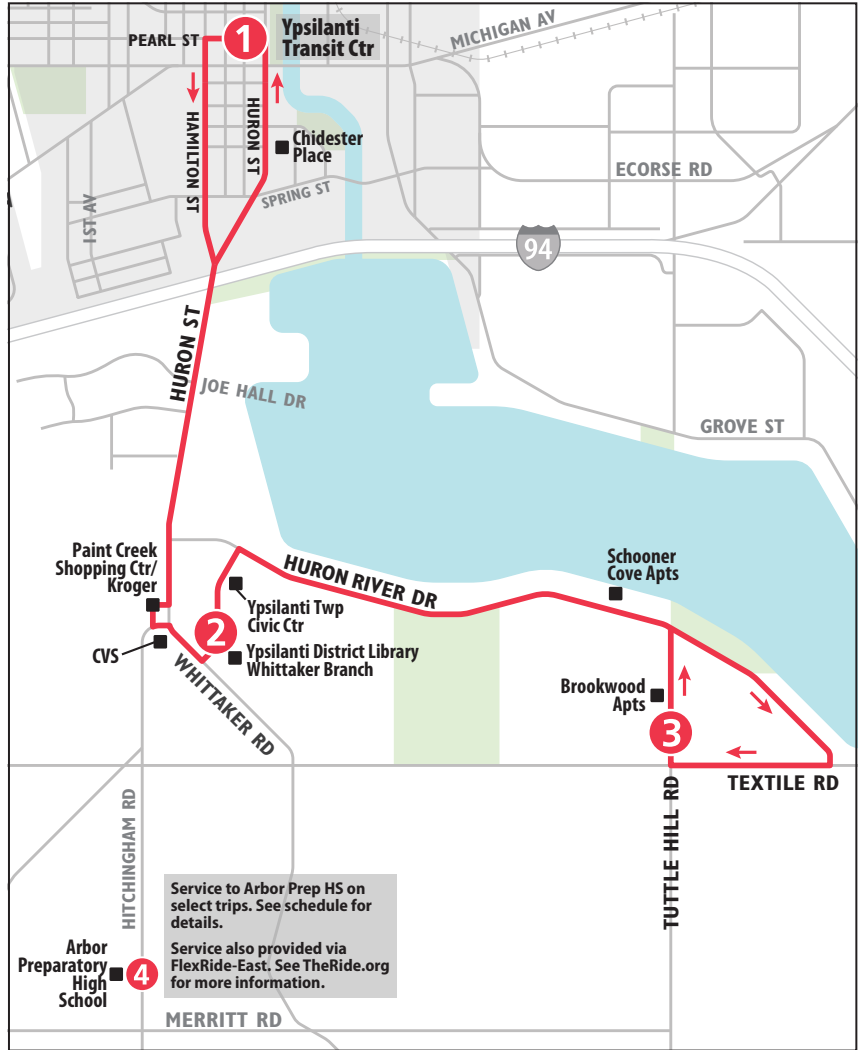

MONDAY - FRIDAY			
Arbor Prep School	Tuttle Hill & Brookwood	Ypsilanti District Library	Ypsilanti Transit Center
4	3	2	1
START			END
—	6:21a	6:29a	6:42a
—	6:51a	6:59a	7:12a
7:21a	—	—	7:36a
—	7:51a	7:59a	8:12a
—	8:21a	8:29a	8:42a
—	8:51a	8:59a	9:12a
—	9:21a	9:29a	9:42a
—	9:51a	9:59a	10:12a
—	10:21a	10:29a	10:42a
—	10:51a	10:59a	11:12a
—	11:21a	11:29a	11:42a
—	11:51a	11:59a	12:12p
—	12:21p	12:29p	12:42p
—	12:51p	12:59p	1:12p
—	1:21p	1:29p	1:42p
—	1:51p	1:59p	2:12p
—	2:21p	2:29p	2:42p
—	2:51p	2:59p	3:12p
3:18p	3:25p#	3:31p	3:39p
—	3:51p	3:59p	4:12p
4:18p	4:25p#	4:31p	4:39p
—	4:51p	4:59p	5:12p
—	5:21p	5:29p	5:42p
—	5:51p	5:59p	6:12p
—	6:21p	6:29p	6:42p
—	6:51p	6:59p	7:12p
—	7:21p	7:29p	7:42p
—	8:21p	8:29p	8:42p
—	9:21p	9:29p	9:42p
—	10:21p	10:29p	10:42p

Estimated arrival time.

Service to Arbor Prep HS on select trips. See schedule for details.
Service also provided via FlexRide-East. See TheRide.org for more information.

SATURDAY		
Tuttle Hill & Brookwood	Ypsilanti District Library	Ypsilanti Transit Center
3	2	1
START		END
8:21a	8:29a	8:42a
9:21a	9:29a	9:42a
10:21a	10:29a	10:42a
11:21a	11:29a	11:42a
12:21p	12:29p	12:42p
1:21p	1:29p	1:42p
2:21p	2:29p	2:42p
3:21p	3:29p	3:42p
4:21p	4:29p	4:42p
5:21p	5:29p	5:42p
6:21p	6:29p	6:42p
7:21p	7:29p	7:42p
8:21p	8:29p	8:42p
9:21p	9:29p	9:42p
10:21p	10:29p	10:42p

SUNDAY		
Tuttle Hill & Brookwood	Ypsilanti District Library	Ypsilanti Transit Center
3	2	1
START		END
9:21a	9:29a	9:42a
10:21a	10:29a	10:42a
11:21a	11:29a	11:42a
12:21p	12:29p	12:42p
1:21p	1:29p	1:42p
2:21p	2:29p	2:42p
3:21p	3:29p	3:42p
4:21p	4:29p	4:42p
5:21p	5:29p	5:42p
6:21p	6:29p	6:42p