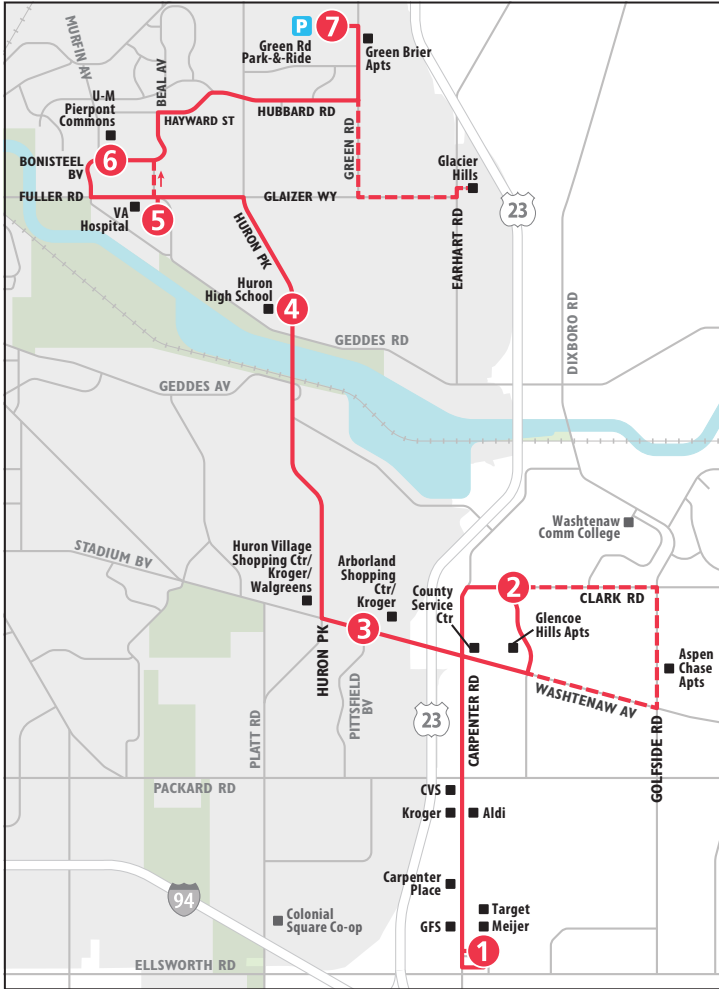

# ROUTE 66 CARPENTER - HURON PKWY

To Green Rd P&R

MONDAY - FRIDAY						
Meijer (Carpenter Rd)	Glencoe Hills & Clark	Huron Pkwy & Wash-tenaw	Huron High School	VA Hospital	Pierpont Commons	Green Rd Park & Ride Lot
1	2	3	4	5	6	7
START						END
6:30a	6:36a	6:42a	6:48a	6:53a	6:59a	7:06a <sup>◇</sup>
7:00a	7:06a	7:14a	7:20a	7:29a	7:35a	7:42a
7:30a	*—	7:46a	7:54a	7:59a	8:05a	8:12a
8:00a	8:06a	8:14a	8:20a	8:29a	8:35a	8:42a
8:30a	8:36a	8:44a	8:50a	8:59a	9:05a	9:12a
9:00a	9:06a	9:14a	9:20a	9:29a	9:35a	9:42a
9:30a	9:36a	9:44a	9:50a	9:59a	10:05a	10:12a
10:00a	10:06a	10:14a	10:20a	10:29a	10:35a	10:42a
10:30a	10:36a	10:44a	10:50a	10:59a	11:05a	11:12a
11:00a	11:06a	11:14a	11:20a	11:29a	11:35a	11:42a
11:30a	11:36a	11:44a	11:50a	11:59a	12:05p	12:12p
12:00p	12:06p	12:14p	12:20p	12:29p	12:35p	12:42p
12:30p	12:36p	12:44p	12:50p	12:59p	1:05p	1:12p
1:00p	1:06p	1:14p	1:20p	1:29p	1:35p	1:42p
1:30p	1:36p	1:44p	1:50p	1:59p	2:05p	2:12p
2:00p	2:06p	2:14p	2:20p	2:29p	2:35p	2:42p
2:30p	2:36p	2:44p	2:50p	2:59p	3:05p	3:12p
3:00p	3:06p	3:12p	3:18p	3:23p	3:29p	3:36p <sup>△</sup>
3:30p	3:36p	3:44p	3:50p	3:59p	4:05p	4:12p
4:00p	4:06p	4:14p	4:20p	4:29p	4:35p	4:42p
4:30p	4:36p	4:44p	4:50p	4:59p	5:05p	5:12p
5:00p	5:06p	5:14p	5:20p	5:29p	5:35p	5:42p
5:30p	5:36p	5:44p	5:50p	5:59p	6:05p	6:12p
6:00p	6:06p	6:14p	6:20p	6:29p	6:35p	6:42p
6:30p	6:36p	6:43p	6:50p	—	6:57p	—
7:30p	7:36p	7:43p	7:50p	—	7:57p	—
8:30p	8:36p	8:43p	8:50p	—	8:57p	—
9:30p	9:36p	9:43p	9:50p	—	9:57p	—
10:30p	10:36p	10:43p	10:50p	—	10:57p	—
11:30p	11:36p	11:43p	11:50p	—	11:57p	—

\*Trip serves Hogback Rd to Clark Rd to Golfside Rd to Washtenaw Ave before resuming regular routing.

◇ Trip ends at Glacier Hills at 7:12am.

△ Trip ends at Glacier Hills at 3:42pm.

**NO SUNDAY SERVICE**

\*Trip serves Washtenaw Ave to Golfside Rd to Clark Rd to Hogback Rd before resuming regular routing.

<sup>◇</sup> Trip starts at Glacier Hills at 7:15am.

<sup>Δ</sup> Trip starts at Glacier Hills at 3:45pm.