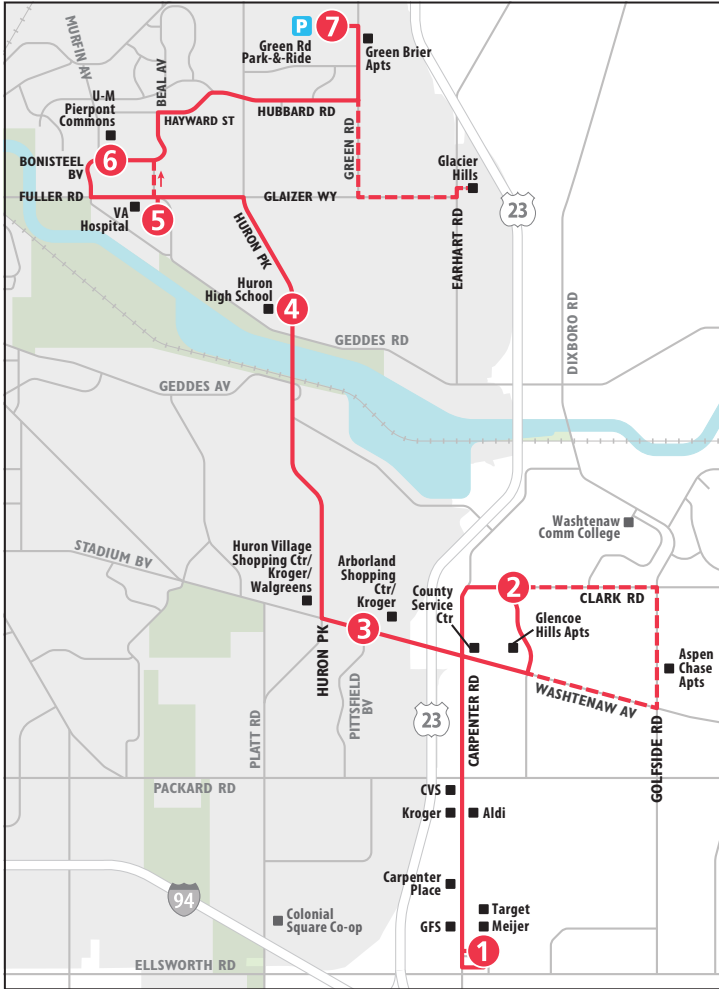

ROUTE 66 CARPENTER - HURON PKWY

To Meijer (Carp. Rd)

MONDAY - FRIDAY						
Green Rd Park & Ride Lot	Pierpont Commons	VA Hospital	Huron High School	Washtenaw & Pittsfield	Glencoe Hills & Clark	Meijer (Carpenter Rd)
7	6	5	4	3	2	1
START						END
—	—	—	—	6:45a	6:50a	6:57a
6:45a	6:51a	6:56a	7:02a	7:11a	7:16a	7:27a
7:20a[◇]	7:26a	7:31a	7:36a	7:43a	7:48a	7:57a
7:45a	7:51a	7:56a	8:02a	8:11a	8:16a	8:27a
8:15a	8:21a	8:26a	8:32a	8:41a	8:46a	8:57a
8:45a	8:51a	8:56a	9:02a	9:11a	9:16a	9:27a
9:15a	9:21a	9:26a	9:32a	9:41a	9:46a	9:57a
9:45a	9:51a	9:56a	10:02a	10:11a	10:16a	10:27a
10:15a	10:21a	10:26a	10:32a	10:41a	10:46a	10:57a
10:45a	10:51a	10:56a	11:02a	11:11a	11:16a	11:27a
11:15a	11:21a	11:26a	11:32a	11:41a	11:46a	11:57a
11:45a	11:51a	11:56a	12:02p	12:11p	12:16p	12:27p
12:15p	12:21p	12:26p	12:32p	12:41p	12:46p	12:57p
12:45p	12:51p	12:56p	1:02p	1:11p	1:16p	1:27p
1:15p	1:21p	1:26p	1:32p	1:41p	1:46p	1:57p
1:45p	1:51p	1:56p	2:02p	2:11p	2:16p	2:27p
2:15p	2:21p	2:26p	2:32p	2:41p	2:46p	2:57p
2:45p	2:51p	2:56p	3:01p	3:10p	*—	3:27p
3:15p	3:21p	3:26p	3:32p	3:41p	3:46p	3:57p
3:50p^Δ	3:56p	4:01p	4:06p	4:13p	4:18p	4:27p
4:15p	4:21p	4:26p	4:32p	4:41p	4:46p	4:57p
4:45p	4:51p	4:56p	5:02p	5:11p	5:16p	5:27p
5:15p	5:21p	5:26p	5:32p	5:41p	5:46p	5:57p
5:45p	5:51p	5:56p	6:02p	6:11p	6:16p	6:27p
6:15p	6:21p	6:26p	6:32p	6:41p	6:46p	6:57p
6:45p	6:51p	6:56p	7:02p	7:12p	—	—
—	7:00p	—	7:06p	7:13p	7:18p	7:27p
—	8:00p	—	8:06p	8:13p	8:18p	8:27p
—	9:00p	—	9:06p	9:13p	9:18p	9:27p
—	10:00p	—	10:06p	10:13p	10:18p	10:27p
—	11:00p	—	11:06p	11:13p	11:18p	11:27p

*Trip serves Washtenaw Ave to Golfside Rd to Clark Rd to Hogback Rd before resuming regular routing.

[◇] Trip starts at Glacier Hills at 7:15am.

^Δ Trip starts at Glacier Hills at 3:45pm.

NO SUNDAY SERVICE

SATURDAY						
—	9:00a	—	9:06a	9:13a	9:18a	9:27a
—	10:00a	—	10:06a	10:13a	10:18a	10:27a
—	11:00a	—	11:06a	11:13a	11:18a	11:27a
—	12:00p	—	12:06p	12:13p	12:18p	12:27p
—	1:00p	—	1:06p	1:13p	1:18p	1:27p
—	2:00p	—	2:06p	2:13p	2:18p	2:27p
—	3:00p	—	3:06p	3:13p	3:18p	3:27p
—	4:00p	—	4:06p	4:13p	4:18p	4:27p
—	5:00p	—	5:06p	5:13p	5:18p	5:27p
—	6:00p	—	6:06p	6:13p	6:18p	6:27p
—	7:00p	—	7:06p	7:13p	7:18p	7:27p
—	8:00p	—	8:06p	8:13p	8:18p	8:27p
—	9:00p	—	9:06p	9:13p	9:18p	9:27p
—	10:00p	—	10:06p	10:13p	10:18p	10:27p