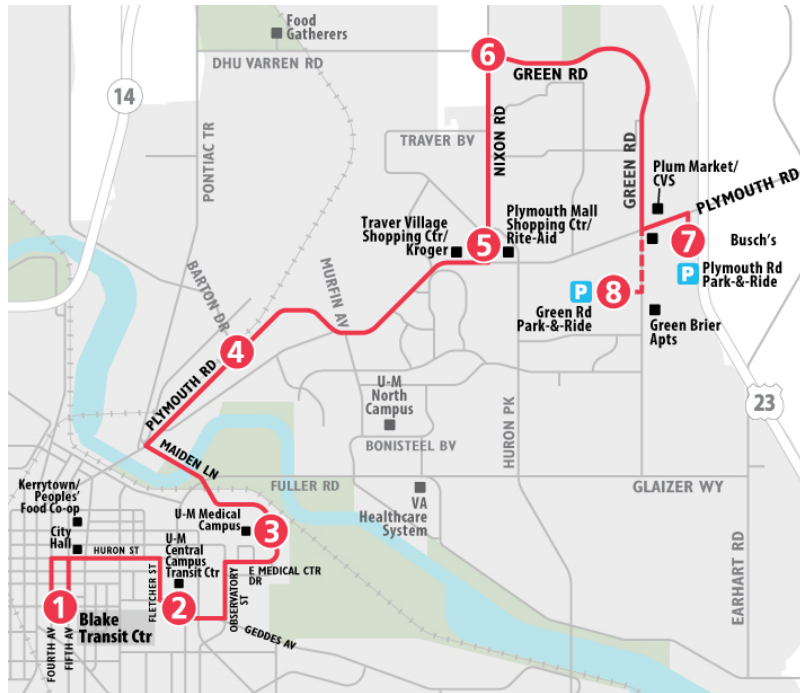

Effective January 30, 2022: Reduced Schedule In Effect Until Further Notice Due to Workforce Availability

MONDAY - FRIDAY							
Blake Transit Center	U-M Central Campus Transit Ctr	U-M Hospital	Plymouth & Barton	Plymouth Mall	Green & Nixon	Plymouth Rd Park & Ride	Green Rd Park & Ride
1	2	3	4	5	6	7	8
START							END
6:30a	6:37a	6:44a	6:52a	6:59a	7:04a	7:12a	—
6:45a	6:52a	6:59a	7:07a	7:14a	7:19a	7:27a	—
7:00a	7:07a	7:14a	7:22a	7:29a	7:34a	7:42a	—
7:30a	7:37a	7:44a	7:52a	7:59a	8:04a	8:12a	—
7:45a	7:52a	7:59a	8:07a	8:14a	8:19a	8:27a	—
8:00a	8:07a	8:14a	8:22a	8:29a	8:34a	8:42a	—
8:15a	8:22a	8:29a	8:37a	8:44a	8:49a	8:57a	—
8:30a	8:37a	8:44a	8:52a	8:59a	9:04a	9:12a	—
8:45a	8:52a	8:59a	9:07a	9:14a	9:19a	9:27a	—
9:00a	9:05a	9:11a	9:18a	9:23a	9:27a	9:34a	—
9:15a	9:20a	9:26a	9:33a	9:38a	9:42a	9:49a	—
9:30a	9:35a	9:41a	9:48a	9:53a	9:57a	10:04a	—
9:45a	9:50a	9:56a	10:03a	10:08a	10:12a	10:19a	—
10:00a	10:05a	10:11a	10:18a	10:23a	10:27a	10:34a	—
10:15a	10:20a	10:26a	10:33a	10:38a	10:42a	10:49a	—
10:30a	10:35a	10:41a	10:48a	10:53a	10:57a	11:04a	—
10:45a	10:50a	10:56a	11:03a	11:08a	11:12a	11:19a	—
11:00a	11:05a	11:11a	11:18a	11:23a	11:27a	11:34a	—
11:15a	11:20a	11:26a	11:33a	11:38a	11:42a	11:49a	—
11:30a	11:35a	11:41a	11:48a	11:53a	11:57a	12:04p	—
11:45a	11:50a	11:56a	12:03p	12:08p	12:12p	12:19p	—
12:00p	12:05p	12:11p	12:18p	12:23p	12:27p	12:34p	—
12:15p	12:20p	12:26p	12:33p	12:38p	12:42p	12:49p	—
12:30p	12:35p	12:41p	12:48p	12:53p	12:57p	1:04p	—
12:45p	12:50p	12:56p	1:03p	1:08p	1:12p	1:19p	—
1:00p	1:05p	1:11p	1:18p	1:23p	1:27p	1:34p	—
1:15p	1:20p	1:26p	1:33p	1:38p	1:42p	1:49p	—
1:30p	1:35p	1:41p	1:48p	1:53p	1:57p	2:04p	—
1:45p	1:50p	1:56p	2:03p	2:08p	2:12p	2:19p	—
2:00p	2:05p	2:11p	2:18p	2:23p	2:27p	2:34p	—

Schedule continues on next page...