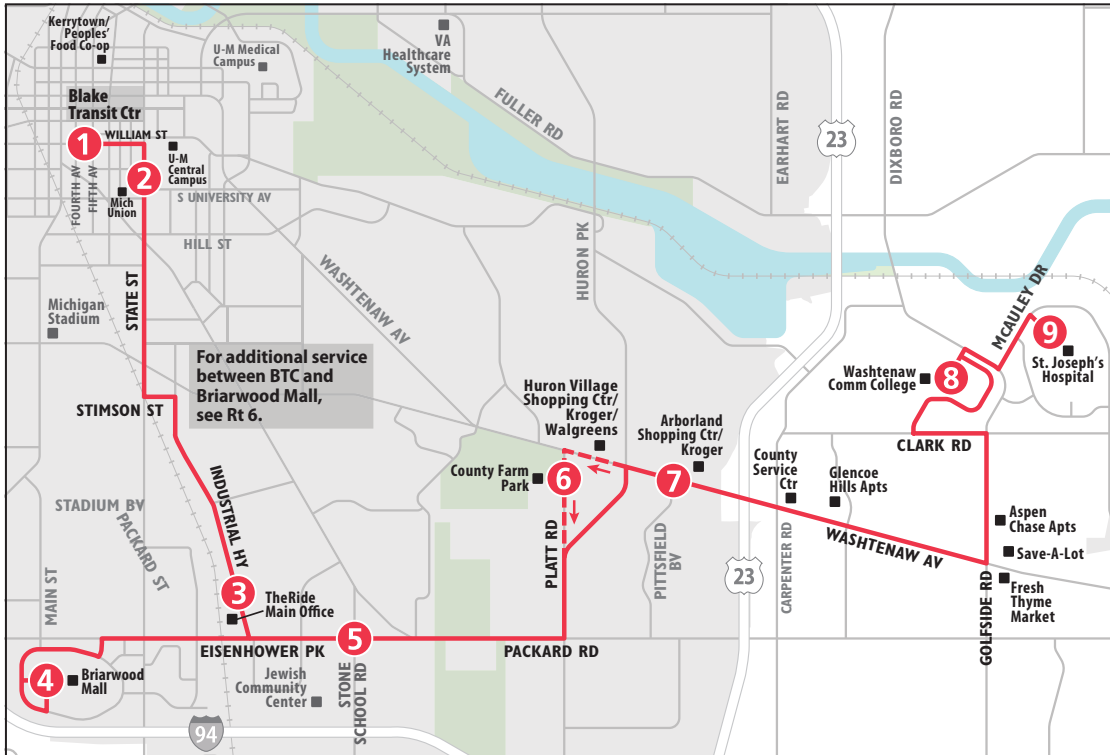

**Effective January 30, 2022:**  
**Reduced Schedule In Effect Until Further Notice**  
**Due to Workforce Availability**

For additional service between BTC and Briarwood Mall, see Rt 6.

MONDAY - FRIDAY							
St Joseph's Hospital	Washtenaw Community College	Washtenaw & Pittsfield	Stone School & Eisenhower	Briarwood Mall	TheRide Main Office	Michigan Union	Blake Transit Center
9	8	7	5	4	3	2	1
<b>START</b>							<b>END</b>
6:15a	6:27a	6:42a	6:53a	7:03a	7:11a	7:19a	7:27a
6:45a	6:57a	7:12a	7:23a	7:33a	7:41a	7:49a	7:57a
7:45a	7:57a	8:12a	8:23a	8:33a	8:41a	8:49a	8:57a
8:15a	8:27a	8:42a	8:53a	9:03a	9:11a	9:19a	9:27a
8:45a	8:57a	9:12a	9:23a	9:33a	9:41a	9:49a	9:57a
9:30a	9:35a	9:46a	9:55a	10:03a	10:11a	10:19a	10:27a
10:00a	10:05a	10:16a	10:25a	10:33a	10:41a	10:49a	10:57a
10:30a	10:35a	10:46a	10:55a	11:03a	11:11a	11:19a	11:27a
11:00a	11:05a	11:16a	11:25a	11:33a	11:41a	11:49a	11:57a
11:30a	11:35a	11:46a	11:55a	12:03p	12:11p	12:19p	12:27p
12:00p	12:05p	12:16p	12:25p	12:33p	12:41p	12:49p	12:57p
12:30p	12:35p	12:46p	12:55p	1:03p	1:11p	1:19p	1:27p
1:00p	1:05p	1:16p	1:25p	1:33p	1:41p	1:49p	1:57p
1:30p	1:35p	1:46p	1:55p	2:03p	2:11p	2:19p	2:27p
2:00p	2:05p	2:16p	2:25p	2:33p	2:41p	2:49p	2:57p
2:30p	2:35p	2:46p	2:55p	3:03p	3:11p	3:19p	3:27p
3:00p	3:05p	3:16p	3:25p	3:33p	3:41p	3:49p	3:57p
3:30p	3:35p	3:46p	3:55p	4:03p	4:11p	4:19p	4:27p
4:15p	4:27p	4:42p	4:53p	5:03p	5:11p	5:19p	5:27p
4:45p	4:57p	5:12p	5:23p	5:33p	5:41p	5:49p	5:57p
5:15p	5:27p	5:42p	5:53p	6:03p	6:11p	6:19p	6:27p
5:45p	5:57p	6:12p	6:23p	6:33p	6:41p	6:49p	6:57p
7:15p	7:20p	7:31p	7:40p	7:48p	7:56p	8:04p	8:12p
8:15p	8:20p	8:31p	8:40p	8:48p	8:56p	9:04p	9:12p
9:15p	9:20p	9:31p	9:40p	9:48p	9:56p	10:04p	10:12p
10:15p	10:20p	10:31p	10:40p	10:48p	10:56p	11:04p	11:12p