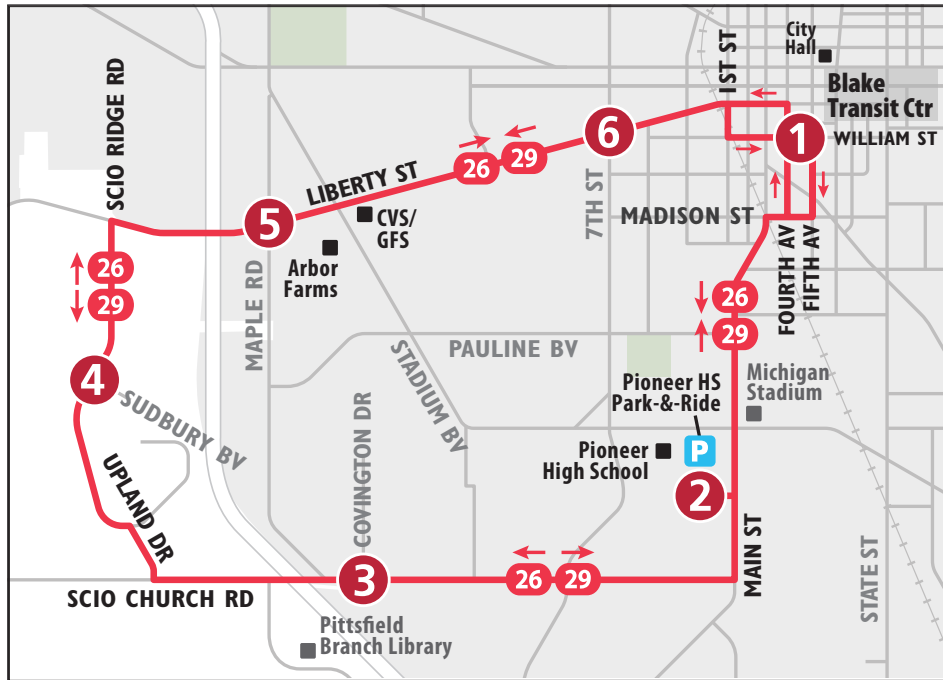

ROUTE 26 SCIO CHURCH

To Blake Transit Center

Effective January 30, 2022: Reduced Schedule In Effect Until Further Notice Due to Workforce Availability

MONDAY - FRIDAY

Scio Ridge & Sudbury	Liberty & Maple	Liberty & Seventh	Blake Transit Center
4	5	6	1
START			END
6:30a	6:35a	6:38a	6:42a
7:30a	7:35a	7:38a	7:42a
8:30a	8:35a	8:38a	8:42a
9:30a	9:35a	9:38a	9:42a
10:30a	10:35a	10:38a	10:42a
11:30a	11:35a	11:38a	11:42a
12:30p	12:35p	12:38p	12:42p
1:30p	1:35p	1:38p	1:42p
2:30p	2:35p	2:38p	2:42p
3:30p	3:35p	3:38p	3:42p
4:00p	4:05p	4:08p	4:12p
4:30p	4:35p	4:38p	4:42p
5:00p	5:05p	5:08p	5:12p
5:30p	5:35p	5:38p	5:42p
6:00p	6:05p	6:08p	6:12p
6:30p	6:35p	6:38p	6:42p
7:00p	7:05p	7:08p	7:12p
8:00p	8:05p	8:08p	8:12p
9:00p	9:05p	9:08p	9:12p
10:00p	10:05p	10:08p	10:12p
11:00p	11:05p	11:08p	11:12p

SATURDAY

Scio Ridge & Sudbury	Liberty & Maple	Liberty & Seventh	Blake Transit Center
4	5	6	1
START			END
8:00a	8:05a	8:08a	8:12a
9:00a	9:05a	9:08a	9:12a
10:00a	10:05a	10:08a	10:12a
11:00a	11:05a	11:08a	11:12a
12:00p	12:05p	12:08p	12:12p
1:00p	1:05p	1:08p	1:12p
2:00p	2:05p	2:08p	2:12p
3:00p	3:05p	3:08p	3:12p
4:00p	4:05p	4:08p	4:12p
5:00p	5:05p	5:08p	5:12p
6:00p	6:05p	6:08p	6:12p
7:00p	7:05p	7:08p	7:12p
8:00p	8:05p	8:08p	8:12p
9:00p	9:05p	9:08p	9:12p
10:00p	10:05p	10:08p	10:12p

SUNDAY

Scio Ridge & Sudbury	Liberty & Maple	Liberty & Seventh	Blake Transit Center
4	5	6	1
START			END
9:00a	9:05a	9:08a	9:12a
10:00a	10:05a	10:08a	10:12a
11:00a	11:05a	11:08a	11:12a
12:00p	12:05p	12:08p	12:12p
1:00p	1:05p	1:08p	1:12p
2:00p	2:05p	2:08p	2:12p
3:00p	3:05p	3:08p	3:12p
4:00p	4:05p	4:08p	4:12p
5:00p	5:05p	5:08p	5:12p
6:00p	6:05p	6:08p	6:12p