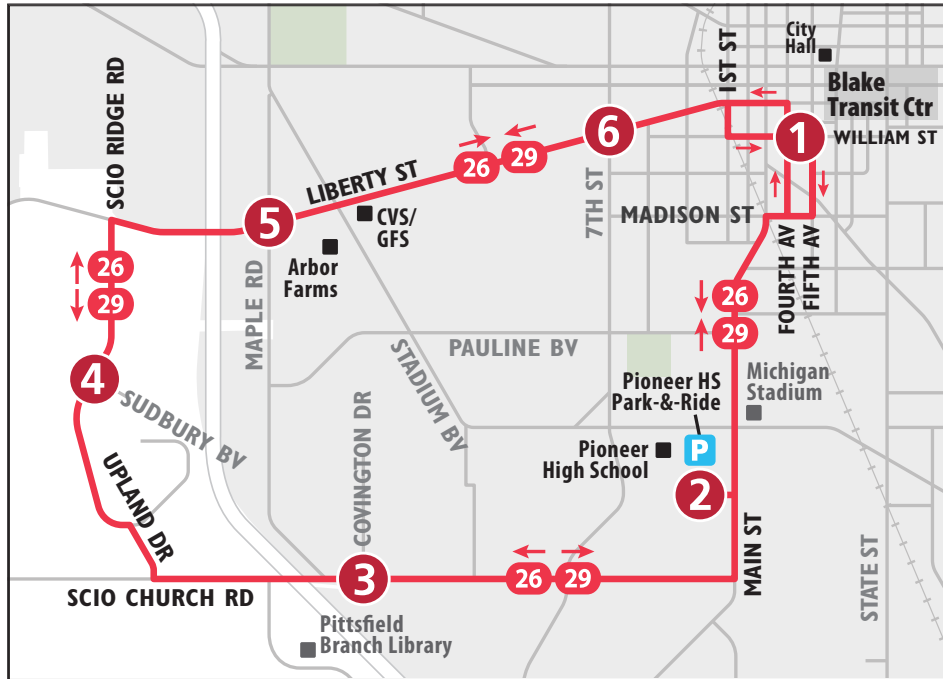

ROUTE 26 SCIO CHURCH

To Scio Ridge

Effective January 30, 2022: Reduced Schedule In Effect Until Further Notice Due to Workforce Availability

MONDAY - FRIDAY			
Blake Transit Center	Pioneer High School Park-&-Ride	Scio Church & Covington	Scio Ridge & Sudbury
1	2	3	4
START			END
7:15a	7:22a	7:25a	7:30a
8:15a	8:22a	8:25a	8:30a
9:15a	9:22a	9:25a	9:30a
10:15a	10:22a	10:25a	10:30a
11:15a	11:22a	11:25a	11:30a
12:15p	12:22p	12:25p	12:30p
1:15p	1:22p	1:25p	1:30p
2:15p	2:22p	2:25p	2:30p
3:15p	3:22p	3:25p	3:30p
3:45p	3:52p	3:55p	4:00p
4:15p	4:22p	4:25p	4:30p
4:45p	4:52p	4:55p	5:00p
5:15p	5:22p	5:25p	5:30p
5:45p	5:52p	5:55p	6:00p
6:15p	6:22p	6:25p	6:30p
6:45p	6:52p	6:55p	7:00p
7:45p	7:52p	7:55p	8:00p
8:45p	8:52p	8:55p	9:00p
9:45p	9:52p	9:55p	10:00p
10:45p	10:52p	10:55p	11:00p

SATURDAY			
Blake Transit Center	Pioneer High School Park-&-Ride	Scio Church & Covington	Scio Ridge & Sudbury
1	2	3	4
START			END
7:45a	7:52a	7:55a	8:00a
8:45a	8:52a	8:55a	9:00a
9:45a	9:52a	9:55a	10:00a
10:45a	10:52a	10:55a	11:00a
11:45a	11:52a	11:55a	12:00p
12:45p	12:52p	12:55p	1:00p
1:45p	1:52p	1:55p	2:00p
2:45p	2:52p	2:55p	3:00p
3:45p	3:52p	3:55p	4:00p
4:45p	4:52p	4:55p	5:00p
5:45p	5:52p	5:55p	6:00p
6:45p	6:52p	6:55p	7:00p
7:45p	7:52p	7:55p	8:00p
8:45p	8:52p	8:55p	9:00p
9:45p	9:52p	9:55p	10:00p

SUNDAY			
Blake Transit Center	Pioneer High School Park-&-Ride	Scio Church & Covington	Scio Ridge & Sudbury
1	2	3	4
START			END
8:45a	8:52a	8:55a	9:00a
9:45a	9:52a	9:55a	10:00a
10:45a	10:52a	10:55a	11:00a
11:45a	11:52a	11:55a	12:00p
12:45p	12:52p	12:55p	1:00p
1:45p	1:52p	1:55p	2:00p
2:45p	2:52p	2:55p	3:00p
3:45p	3:52p	3:55p	4:00p
4:45p	4:52p	4:55p	5:00p
5:45p	5:52p	5:55p	6:00p
6:45p	6:52p	6:55p	7:00p