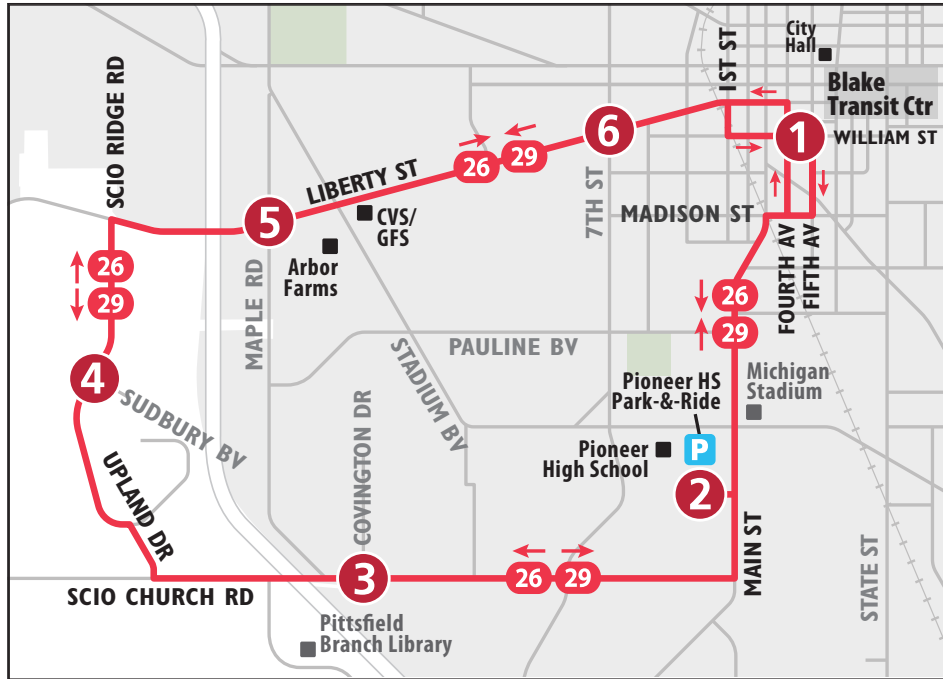

# ROUTE 29 LIBERTY

## To Blake Transit Center

**Effective January 30, 2022: Reduced Schedule In Effect Until Further Notice Due to Workforce Availability**

MONDAY - FRIDAY			
Scio Ridge & Sudbury	Scio Church & Covington	Pioneer High School Park-&-Ride	Blake Transit Center
4	3	2	1
START			END
7:00a	7:03a	7:05a	7:12a
8:00a	8:03a	8:05a	8:12a
9:00a	9:03a	9:05a	9:12a
10:00a	10:03a	10:05a	10:12a
11:00a	11:03a	11:05a	11:12a
12:00p	12:03p	12:05p	12:12p
1:00p	1:03p	1:05p	1:12p
2:00p	2:03p	2:05p	2:12p
3:00p	3:03p	3:05p	3:12p
4:00p	4:03p	4:05p	4:12p
4:30p	4:33p	4:35p	4:42p
5:00p	5:03p	5:05p	5:12p
5:30p	5:33p	5:35p	5:42p
6:00p	6:03p	6:05p	6:12p
6:30p	6:33p	6:35p	6:42p

# ROUTE 29 LIBERTY

To Scio Ridge

**Effective January 30, 2022: Reduced Schedule In Effect Until Further Notice Due to Workforce Availability**

MONDAY - FRIDAY			
Blake Transit Center	Liberty & Seventh	Liberty & Maple	Scio Ridge & Sudbury
1	6	5	4
START			END
6:45a	6:50a	6:54a	7:00a
7:45a	7:50a	7:54a	8:00a
8:45a	8:50a	8:54a	9:00a
9:45a	9:50a	9:54a	10:00a
10:45a	10:50a	10:54a	11:00a
11:45a	11:50a	11:54a	12:00p
12:45p	12:50p	12:54p	1:00p
1:45p	1:50p	1:54p	2:00p
2:45p	2:50p	2:54p	3:00p
3:45p	3:50p	3:54p	4:00p
4:15p	4:20p	4:24p	4:30p
4:45p	4:50p	4:54p	5:00p
5:15p	5:20p	5:24p	5:30p
5:45p	5:50p	5:54p	6:00p
6:15p	6:20p	6:24p	6:30p

SATURDAY			
Blake Transit Center	Liberty & Seventh	Liberty & Maple	Scio Ridge & Sudbury
1	6	5	4
START			END
8:15a	8:20a	8:24a	8:30a
9:15a	9:20a	9:24a	9:30a
10:15a	10:20a	10:24a	10:30a
11:15a	11:20a	11:24a	11:30a
12:15p	12:20p	12:24p	12:30p
1:15p	1:20p	1:24p	1:30p
2:15p	2:20p	2:24p	2:30p
3:15p	3:20p	3:24p	3:30p
4:15p	4:20p	4:24p	4:30p
5:15p	5:20p	5:24p	5:30p
6:15p	6:20p	6:24p	6:30p
7:15p	7:20p	7:24p	7:30p
8:15p	8:20p	8:24p	8:30p
9:15p	9:20p	9:24p	9:30p
10:15p	10:20p	10:24p	10:30p