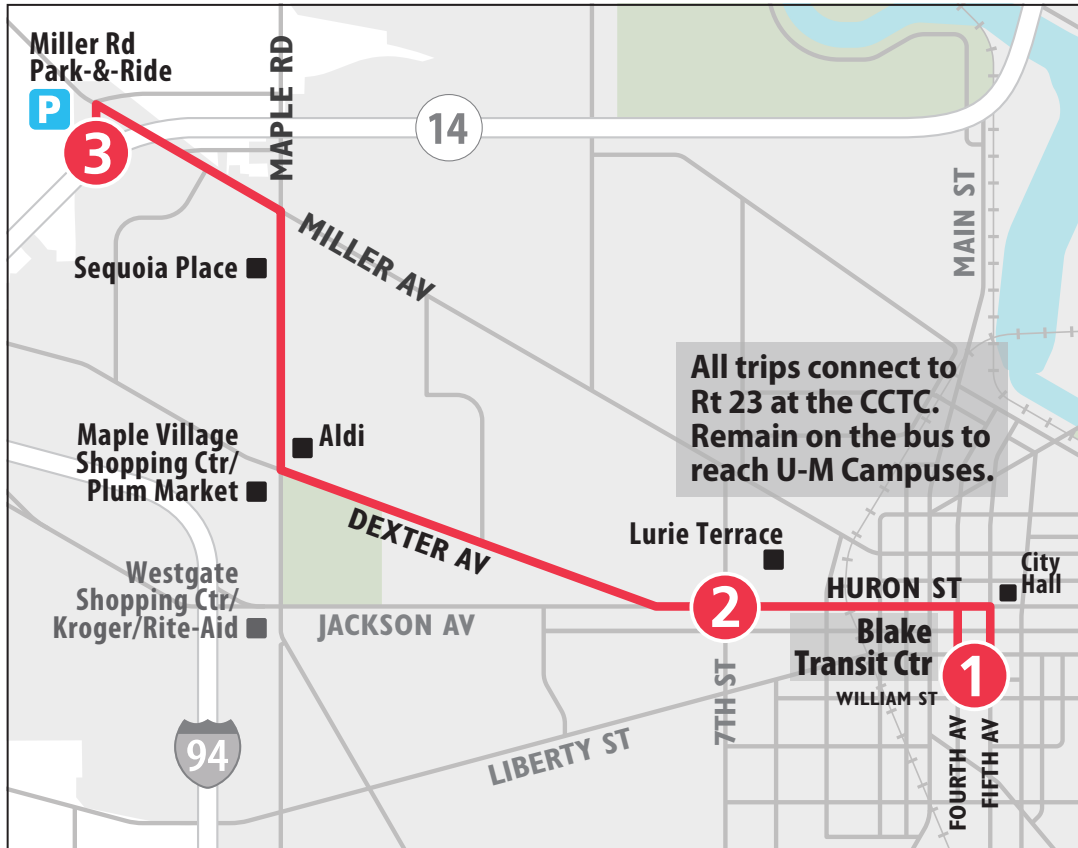

**Effective January 30, 2022:
Reduced Schedule In Effect Until Further Notice Due to Workforce Availability**

MONDAY - FRIDAY ONLY

TO BLAKE TRANSIT CENTER		
Miller Rd Park-&-Ride	Dexter & Maple	Blake Transit Ctr
3	2	1
START		END
6:30a	6:35a	6:42a
7:30a	7:35a	7:42a
8:00a	8:05a	8:12a
8:30a	8:35a	8:42a
3:30p	3:35p	3:42p
4:30p	4:35p	4:42p
5:00p	5:05p	5:12p
5:30p	5:35p	5:42p

TO MILLER RD PARK-&-RIDE		
Blake Transit Ctr	Dexter & Maple	Miller Rd Park-&-Ride
1	2	3
START		END
7:15a	7:26a	7:30a
7:45a	7:56a	8:00a
8:15a	8:26a	8:30a
3:15p	3:26p	3:30p
4:15p	4:26p	4:30p
4:45p	4:56p	5:00p
5:15p	5:26p	5:30p