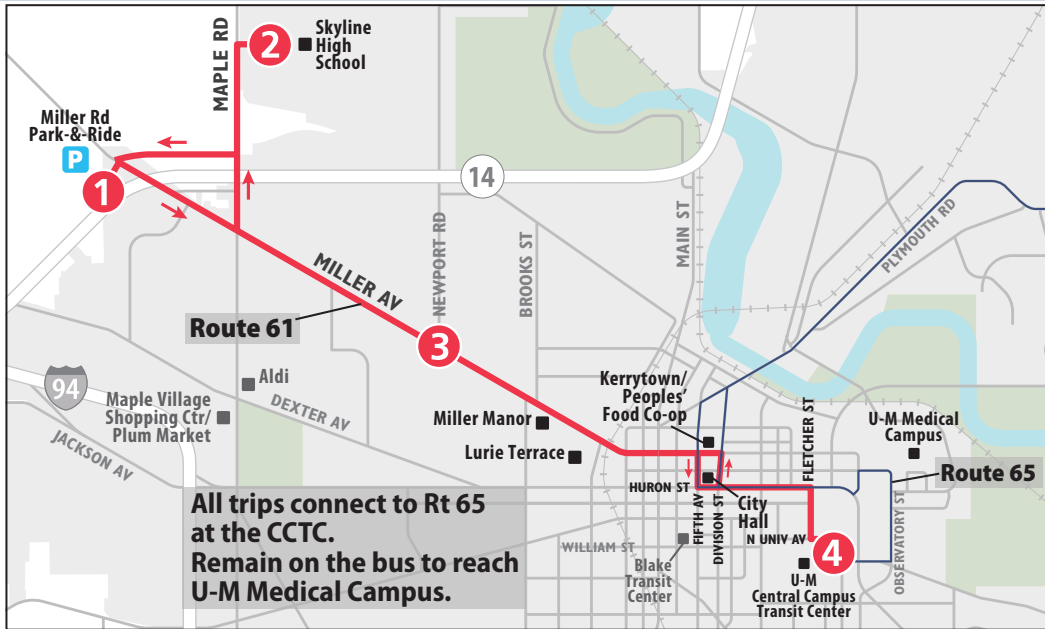

Effective January 30, 2022: Reduced Schedule In Effect Until Further Notice Due to Workforce Availability

All trips connect to Rt 65 at the CCTC. Remain on the bus to reach U-M Medical Campus.

MONDAY - FRIDAY ONLY

TO CENTRAL CAMPUS TRANSIT CENTER		
Miller Rd Park-&-Ride Lot	Miller & Newport	Central Campus Transit Ctr
1	3	4
START		END
6:15a	6:20a	6:35a
7:15a	7:20a	7:35a
8:15a	8:20a	8:35a
9:15a	9:20a	9:35a
10:15a	10:20a	10:35a
11:15a	11:20a	11:35a
12:15p	12:20p	12:35p
1:15p	1:20p	1:35p
2:15p	2:20p	2:35p
3:15p	3:20p	3:35p
4:15p	4:20p	4:35p
5:15p	5:20p	5:35p
6:15p	6:20p	6:35p

TO MILLER RD PARK-&-RIDE LOT			
Central Campus Transit Ctr	Miller & Newport	Skyline High School	Miller Rd Park-&-Ride Lot
4	3	2	1
START			END
6:52a	7:03a	7:09a	7:12a
7:52a	8:03a	8:09a	8:12a
8:52a	9:03a	9:09a	9:12a
9:52a	10:03a	10:09a	10:12a
10:52a	11:03a	11:09a	11:12a
11:52a	12:03p	12:09p	12:12p
12:52p	1:03p	1:09p	1:12p
1:52p	2:03p	2:09p	2:12p
2:52p	3:03p	3:09p	3:12p
3:52p	4:03p	4:09p	4:12p
4:52p	5:03p	5:09p	5:12p
5:52p	6:03p	6:09p	6:12p
6:52p	7:03p	7:09p	7:12p

NO SATURDAY OR SUNDAY SERVICE