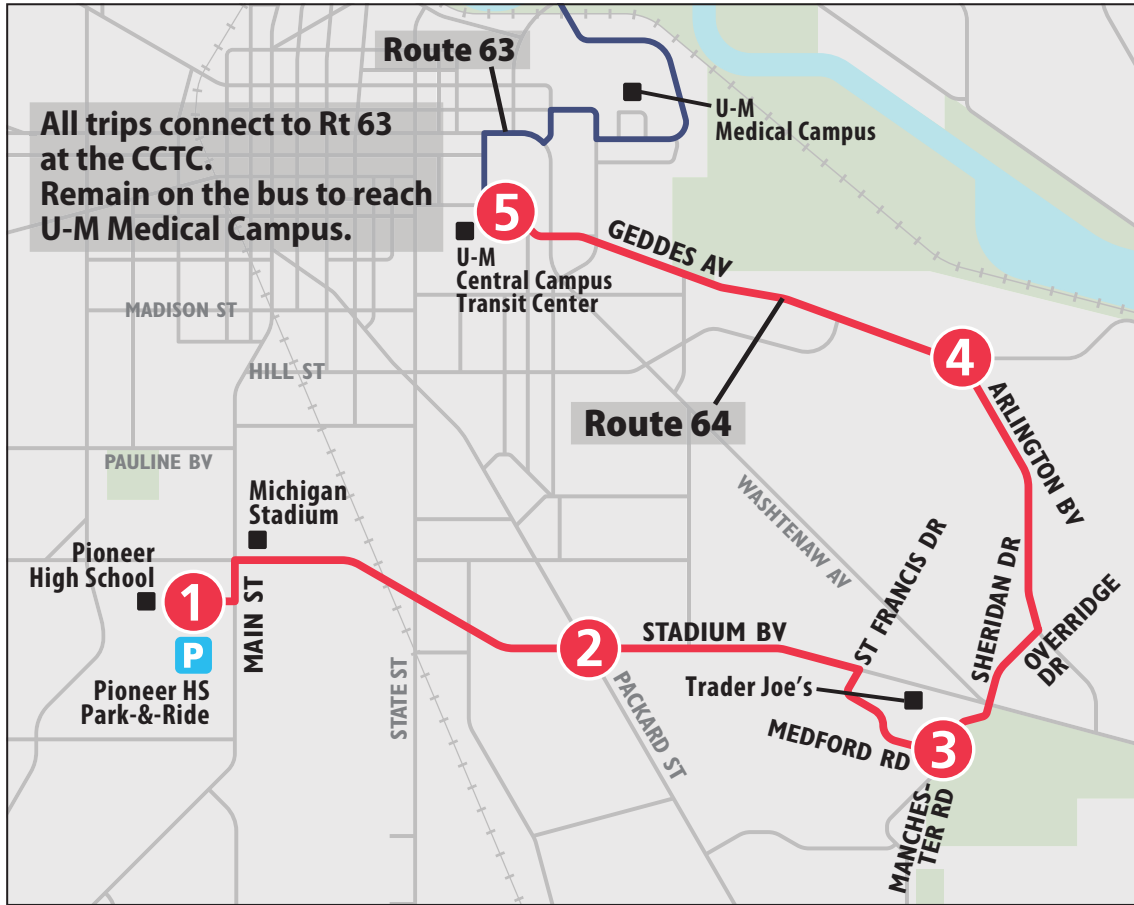

**Effective January 30, 2022:
Reduced Schedule In Effect Until Further Notice Due to Workforce Availability**

MONDAY - FRIDAY ONLY

TO CENTRAL CAMPUS TRANSIT CENTER

Pioneer HS Park-&-Ride	Stadium & Packard	Medford & Manchester	Geddes & Arlington	Central Campus Transit Ctr
1	2	3	4	5
START				END
6:30a	6:35a	6:40a	6:46a	6:51a
7:00a	7:05a	7:10a	7:16a	7:21a
7:30a	7:35a	7:40a	7:46a	7:51a
█	█	█	█	█
8:30a	8:35a	8:40a	8:46a	8:51a
3:30p	3:35p	3:40p	3:46p	3:51p
4:00p	4:05p	4:10p	4:16p	4:21p
█	█	█	█	█
5:00p	5:05p	5:10p	5:16p	5:21p
5:30p	5:35p	5:40p	5:46p	5:51p
█	█	█	█	█

TO PIONEER HIGH SCHOOL PARK-&-RIDE

Central Campus Transit Ctr	Geddes & Arlington	Medford & Manchester	Stadium & Packard	Pioneer HS Park-&-Ride
5	4	3	2	1
START				END
7:06a	7:11a	7:17a	7:23a	7:27a
█	█	█	█	█
8:06a	8:11a	8:17a	8:23a	8:27a
8:36a	8:41a	8:47a	8:53a	8:57a
█	█	█	█	█
█	█	█	█	█
4:36p	4:41p	4:47p	4:53p	4:57p
5:06p	5:11p	5:17p	5:23p	5:27p
█	█	█	█	█
6:06p	6:11p	6:17p	6:23p	6:27p

NO SATURDAY OR SUNDAY SERVICE