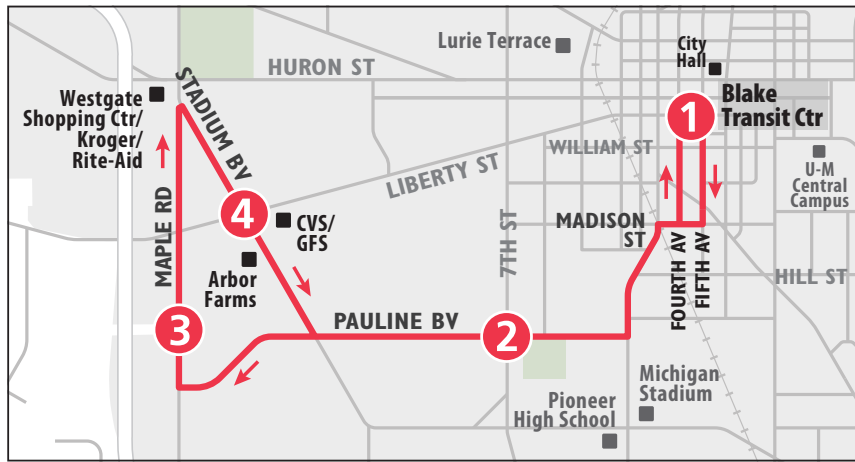

# ROUTE 28 PAULINE

## To Blake Transit Center

MONDAY - FRIDAY		
Maple & Pennsylvania	Liberty & Stadium	Blake Transit Center
<b>START</b>		
6:12a	6:21a	6:27a
6:27a	6:36a	6:42a
6:42a	6:51a	6:57a
6:57a	7:06a	7:12a
7:12a	7:21a	7:27a
7:27a	7:36a	7:42a
7:42a	7:51a	7:57a
7:57a	8:06a	8:12a
8:12a	8:21a	8:27a
8:27a	8:36a	8:42a
8:42a	8:51a	8:57a
8:57a	9:06a	9:12a
9:27a	9:36a	9:42a
9:57a	10:06a	10:12a
10:27a	10:36a	10:42a
10:57a	11:06a	11:12a
11:27a	11:36a	11:42a
11:57a	12:06p	12:12p
12:27p	12:36p	12:42p
12:57p	1:06p	1:12p
1:27p	1:36p	1:42p
1:57p	2:06p	2:12p
2:27p	2:36p	2:42p
2:57p	3:06p	3:12p
3:27p	3:36p	3:42p
3:57p	4:06p	4:12p
4:12p	4:21p	4:27p
4:27p	4:36p	4:42p
4:42p	4:51p	4:57p
4:57p	5:06p	5:12p
5:12p	5:21p	5:27p
5:27p	5:36p	5:42p
5:42p	5:51p	5:57p
5:57p	6:06p	6:12p
6:12p	6:21p	6:27p
6:27p	6:36p	6:42p
7:27p	7:36p	7:42p
8:27p	8:36p	8:42p
9:27p	9:36p	9:42p
10:27p	10:36p	10:42p
11:27p	11:36p	11:42p

### SATURDAY

Blake Transit Center	Pauline & Seventh	Maple & Pennsylvania
<b>START</b>		<b>END</b>
8:15a	8:20a	8:27a
9:15a	9:20a	9:27a
10:15a	10:20a	10:27a
11:15a	11:20a	11:27a
12:15p	12:20p	12:27p
1:15p	1:20p	1:27p
2:15p	2:20p	2:27p
3:15p	3:20p	3:27p
4:15p	4:20p	4:27p
5:15p	5:20p	5:27p
6:15p	6:20p	6:27p
7:15p	7:20p	7:27p
8:15p	8:20p	8:27p
9:15p	9:20p	9:27p
10:15p	10:20p	10:27p

### SUNDAY

Blake Transit Center	Pauline & Seventh	Maple & Pennsylvania
<b>START</b>		<b>END</b>
8:15a	8:20a	8:27a
9:15a	9:20a	9:27a
10:15a	10:20a	10:27a
11:15a	11:20a	11:27a
12:15p	12:20p	12:27p
1:15p	1:20p	1:27p
2:15p	2:20p	2:27p
3:15p	3:20p	3:27p
4:15p	4:20p	4:27p
5:15p	5:20p	5:27p
6:15p	6:20p	6:27p
7:15p	7:20p	7:27p