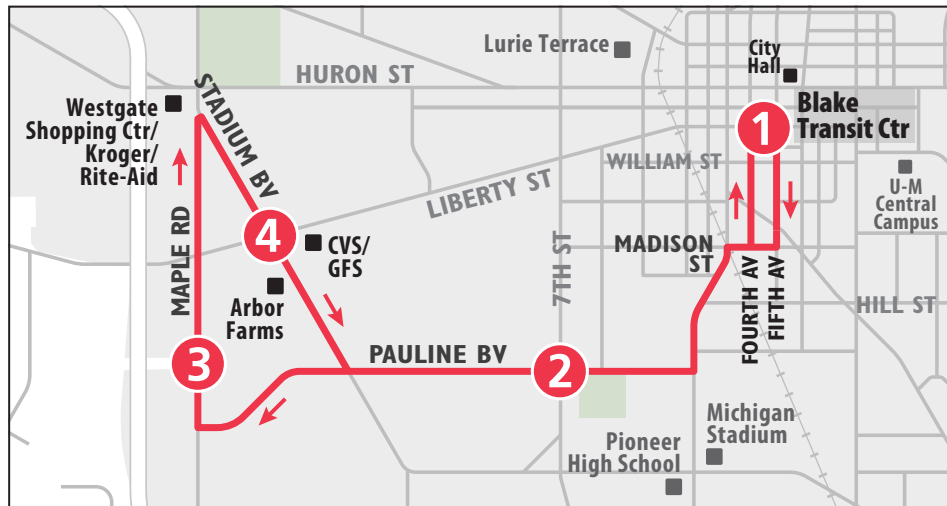

MONDAY - FRIDAY

Blake Transit Center	Pauline & Seventh	Maple & Pennsylvania
START		END
6:30a	6:35a	6:42a
6:45a	6:50a	6:57a
7:00a	7:05a	7:12a
7:15a	7:20a	7:27a
7:30a	7:35a	7:42a
7:45a	7:50a	7:57a
8:00a	8:05a	8:12a
8:15a	8:20a	8:27a
8:30a	8:35a	8:42a
8:45a	8:50a	8:57a
9:15a	9:20a	9:27a
9:45a	9:50a	9:57a
10:15a	10:20a	10:27a
10:45a	10:50a	10:57a
11:15a	11:20a	11:27a
11:45a	11:50a	11:57a
12:15p	12:20p	12:27p
12:45p	12:50p	12:57p
1:15p	1:20p	1:27p
1:45p	1:50p	1:57p
2:15p	2:20p	2:27p
2:45p	2:50p	2:57p
3:15p	3:20p	3:27p
3:45p	3:50p	3:57p
4:00p	4:05p	4:12p
4:15p	4:20p	4:27p
4:30p	4:35p	4:42p
4:45p	4:50p	4:57p
5:00p	5:05p	5:12p
5:15p	5:20p	5:27p
5:30p	5:35p	5:42p
5:45p	5:50p	5:57p
6:00p	6:05p	6:12p
6:15p	6:20p	6:27p
7:15p	7:20p	7:27p
8:15p	8:20p	8:27p
9:15p	9:20p	9:27p
10:15p	10:20p	10:27p
11:15p	11:20p	11:27p

SATURDAY

Blake Transit Center	Pauline & Seventh	Maple & Pennsylvania
START		END
8:15a	8:20a	8:27a
9:15a	9:20a	9:27a
10:15a	10:20a	10:27a
11:15a	11:20a	11:27a
12:15p	12:20p	12:27p
1:15p	1:20p	1:27p
2:15p	2:20p	2:27p
3:15p	3:20p	3:27p
4:15p	4:20p	4:27p
5:15p	5:20p	5:27p
6:15p	6:20p	6:27p
7:15p	7:20p	7:27p
8:15p	8:20p	8:27p
9:15p	9:20p	9:27p
10:15p	10:20p	10:27p

SUNDAY

Blake Transit Center	Pauline & Seventh	Maple & Pennsylvania
START		END
8:15a	8:20a	8:27a
9:15a	9:20a	9:27a
10:15a	10:20a	10:27a
11:15a	11:20a	11:27a
12:15p	12:20p	12:27p
1:15p	1:20p	1:27p
2:15p	2:20p	2:27p
3:15p	3:20p	3:27p
4:15p	4:20p	4:27p
5:15p	5:20p	5:27p
6:15p	6:20p	6:27p
7:15p	7:20p	7:27p