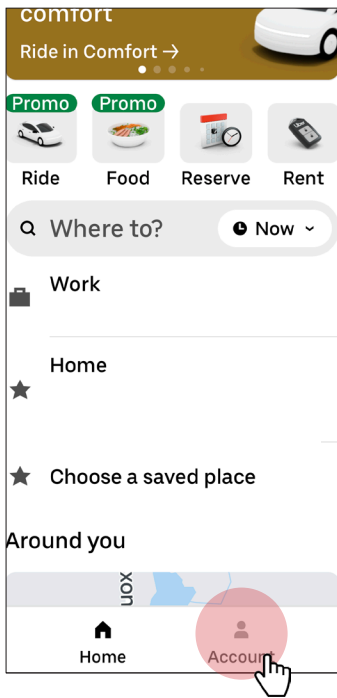

Follow the screens and clicks below to purchase your FootballRide tickets in advance. Log into your account to make a payment. Activate your ticket just before boarding. Apps can connect to other fare payment apps.

1