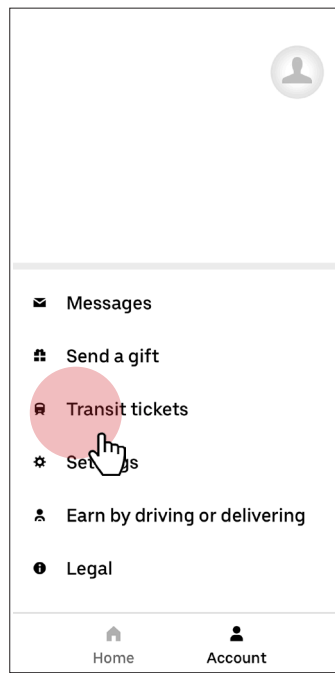

Follow the screens and clicks below to purchase your FootballRide tickets in advance. Log into your account to make a payment. Activate your ticket just before boarding. Apps can connect to other fare payment apps.

1

2

3

4

5

6

7