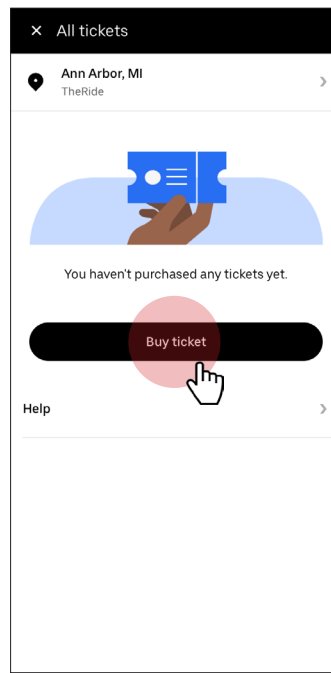

Follow the screens and clicks below to purchase your FootballRide tickets in advance. Log into your account to make a payment. Activate your ticket just before boarding. Apps can connect to other fare payment apps.

1

2

3

4

5

6

7