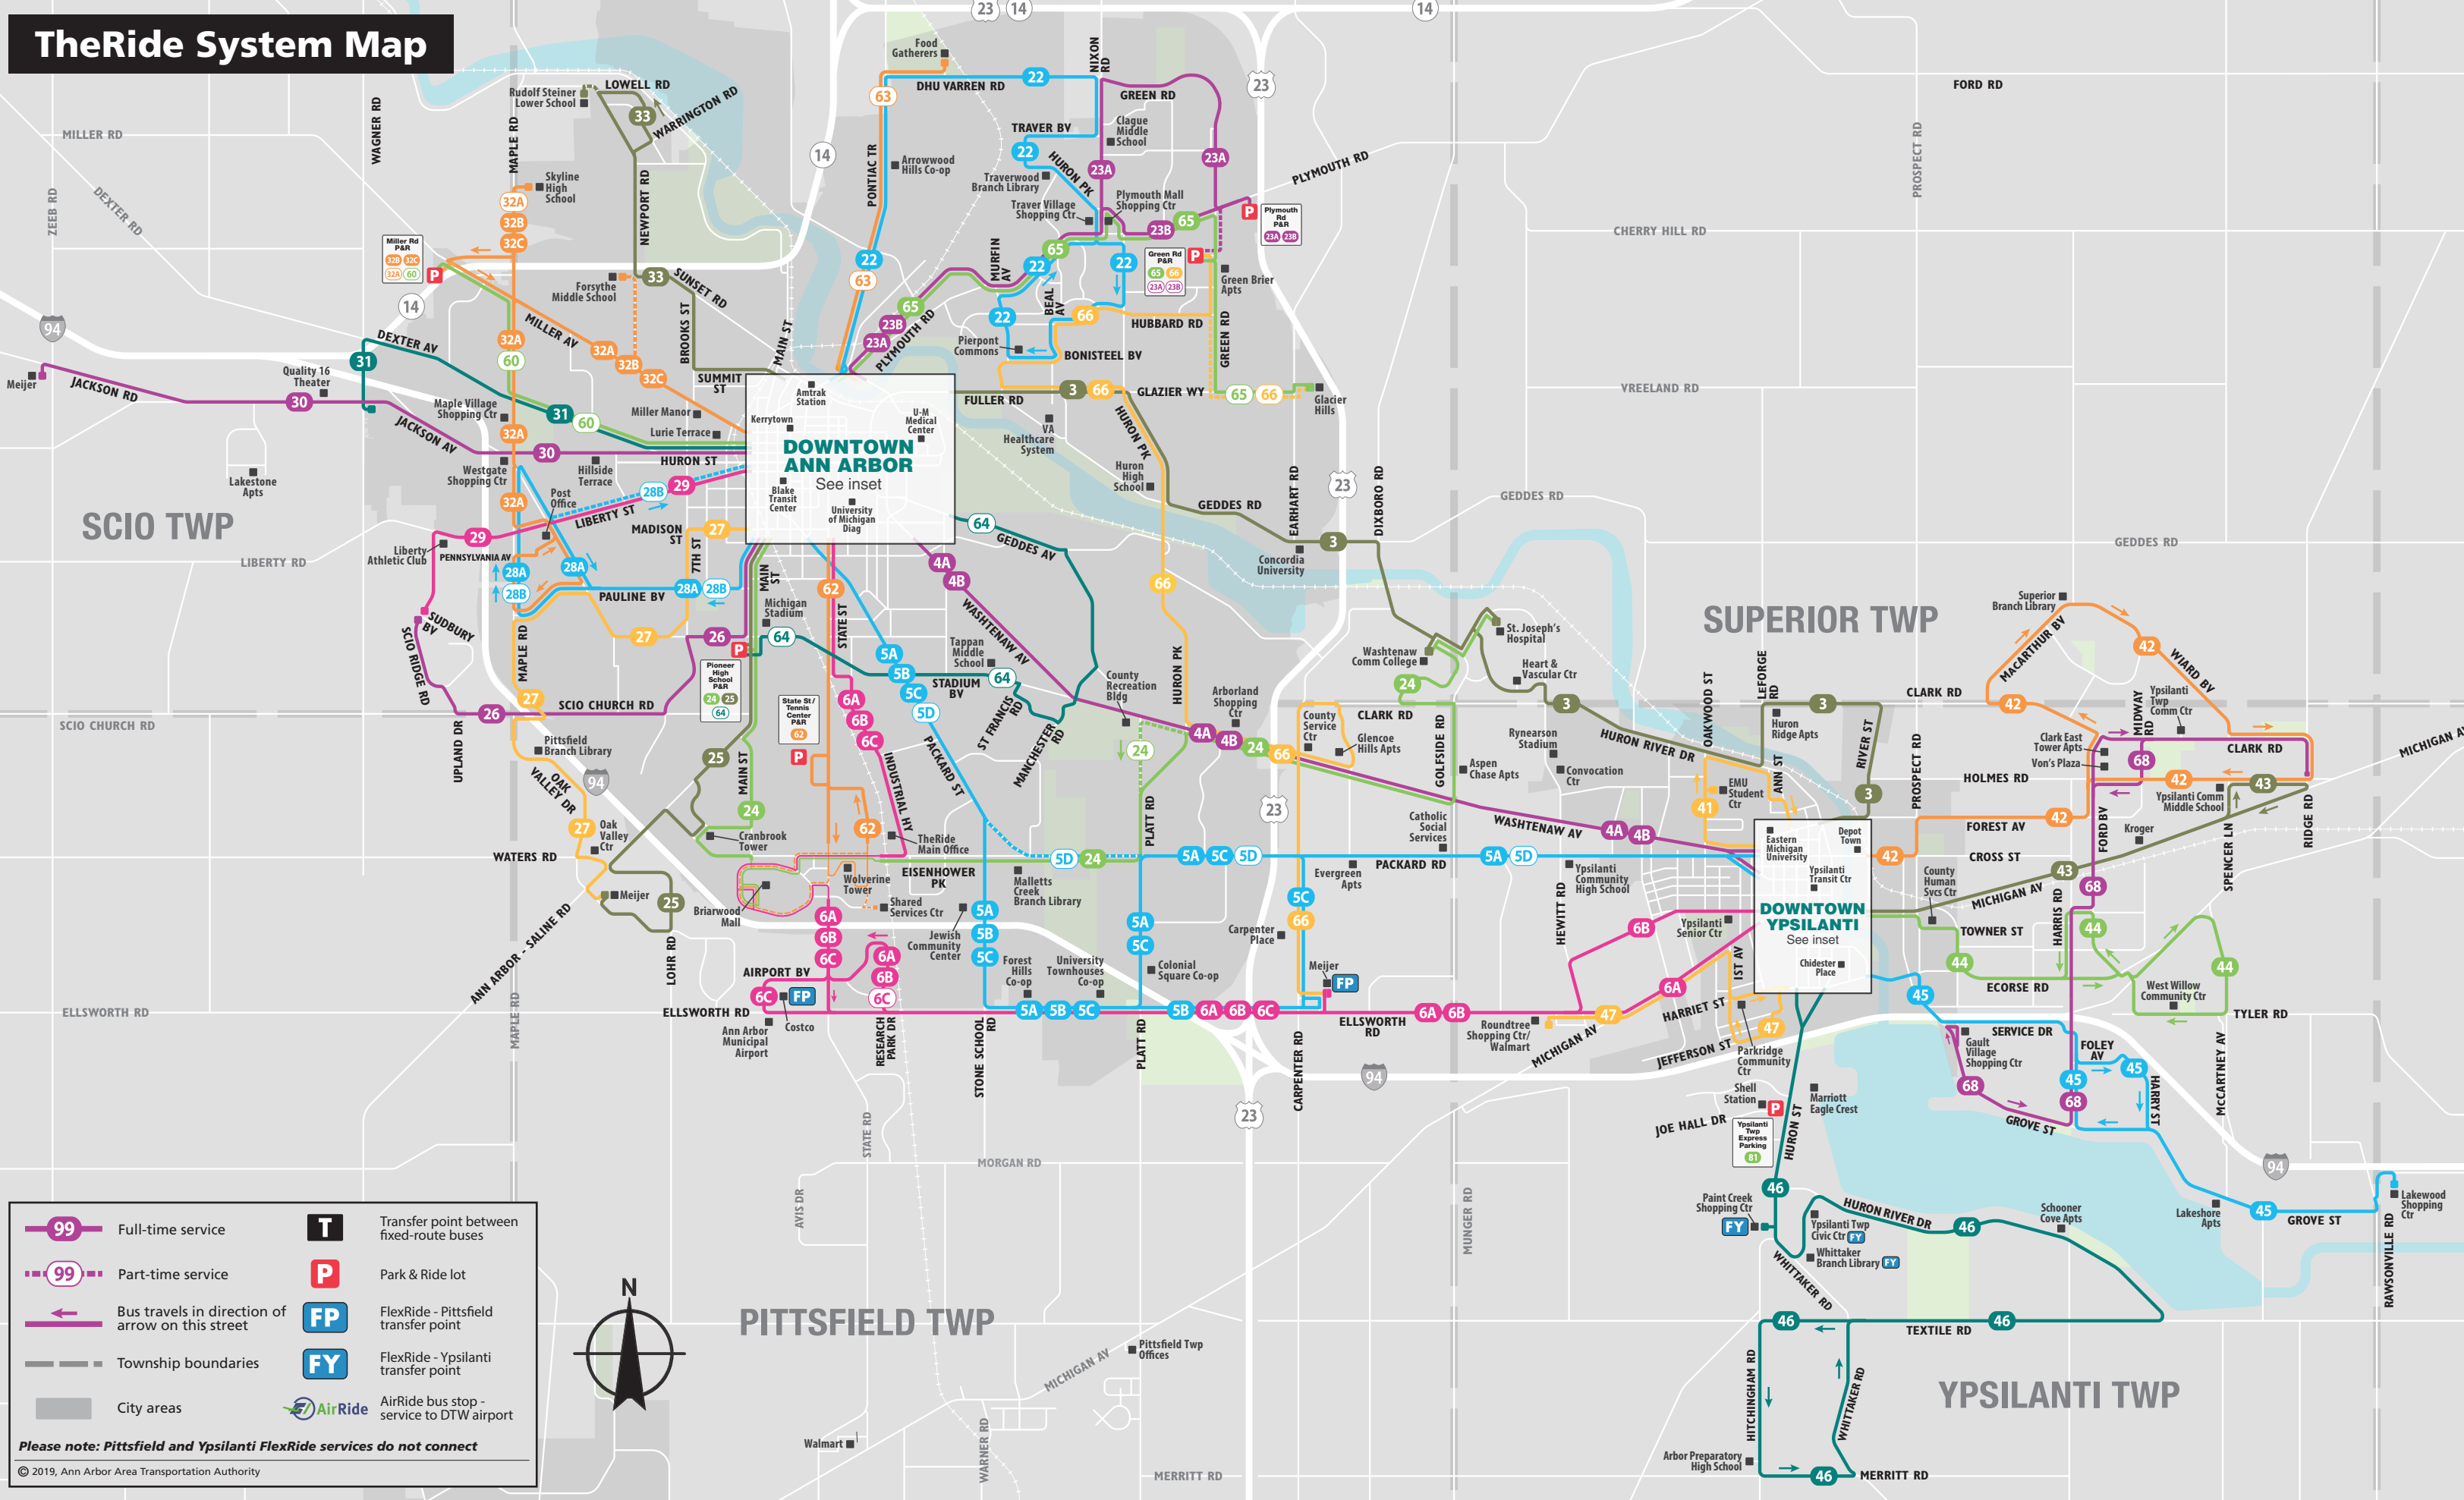

TheRide System Map

- Full-time service
- Part-time service
- Bus travels in direction of arrow on this street
- Township boundaries
- City areas
- Transfer point between fixed-route buses
- Park & Ride lot
- FlexRide - Pittsfield transfer point
- FlexRide - Ypsilanti transfer point
- AirRide bus stop - service to DTW airport

Please note: Pittsfield and Ypsilanti FlexRide services do not connect

© 2019, Ann Arbor Area Transportation Authority

DOWNTOWN ANN ARBOR
See inset

DOWNTOWN YPSILANTI
See inset

PITTSFIELD TWP

YPSILANTI TWP

SCIO TWP

SUPERIOR TWP