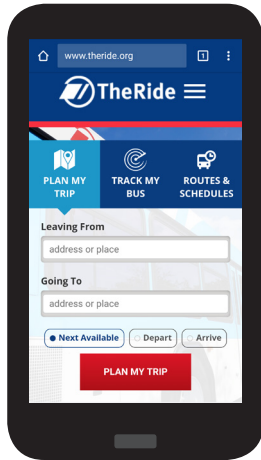

## COMMON DESTINATIONS

- Route **4** Arborland Mall
- 6** Briarwood Mall
- 42** Depot Town
- 3** **4** **5** Downtown Ann Arbor
- 41** EMU Business School
- 4** Kroger
- 66** Meijer / Target
- 4** Whole Foods

Visit [TheRide.org](http://TheRide.org) to start planning your trip today!

### Can I track my bus on my phone?

Yes you can! Visit [TheRide.org](http://TheRide.org) to track your bus, get estimated arrival information for your stop and plan your trip from start to finish.