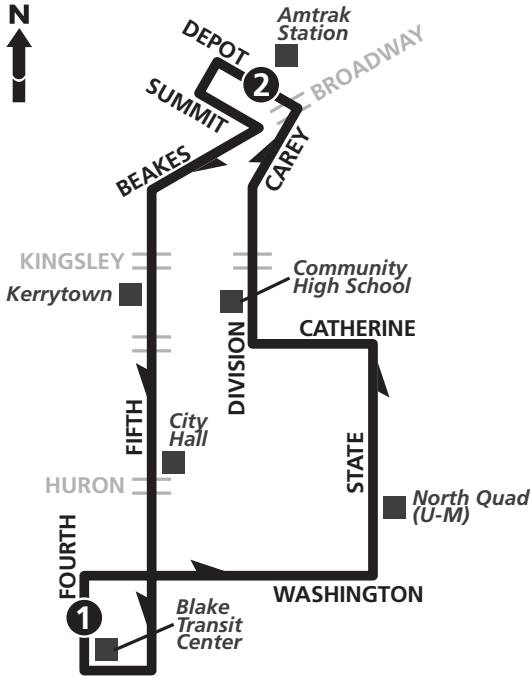

REDUCED SERVICE SCHEDULE

ALL DAYS			
	Blake Transit Center	Amtrak Station	Blake Transit Center
	1	2	1
	START		END
A M	9:33	9:38	9:45
▼	10:33	10:38	10:45
	11:33	11:38	11:45
P M	12:33	12:38	12:45
▼	1:33	1:38	1:45
	2:33	2:38	2:45
	3:33	3:38	3:45
	4:33	4:38	4:45
	5:33	5:38	5:45
	6:33	6:38	6:45