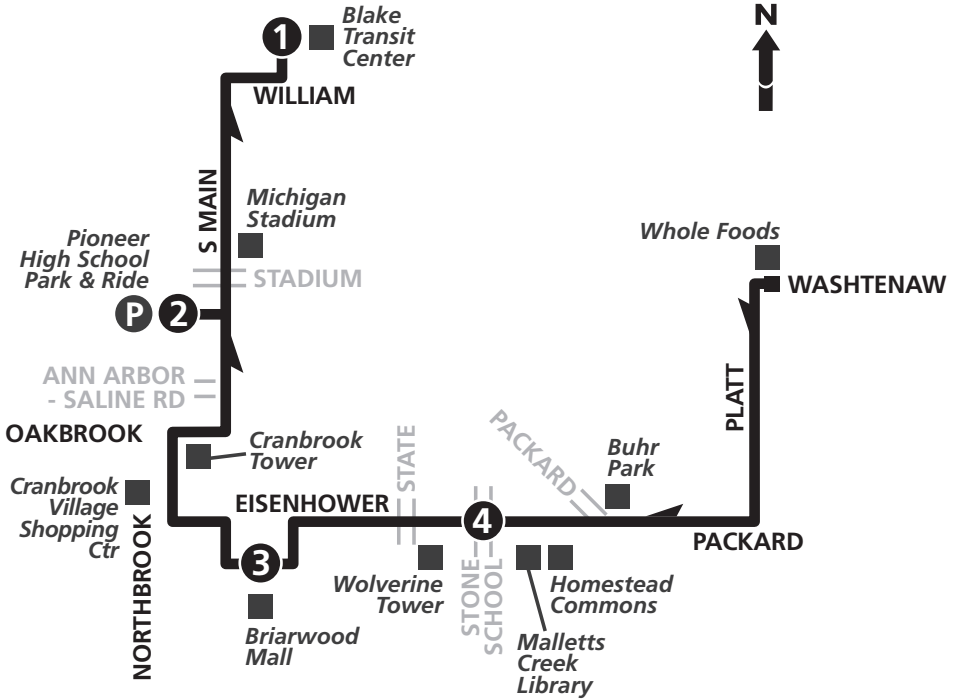

REDUCED SERVICE SCHEDULE

ALL DAYS					
	Whole Foods	Stone School & Eisenhower	Briarwood Mall	Pioneer HS Park & Ride lot (P)	Blake Transit Center
	4	3	2	1	
	START				END
A M ▼	8:45	8:52	8:58	9:05	9:15
	9:45	9:52	9:58	10:05	10:15
	10:45	10:52	10:58	11:05	11:15
	11:45	11:52	11:58	12:05	12:15
P M ▼	12:45	12:52	12:58	1:05	1:15
	1:45	1:52	1:58	2:05	2:15
	2:45	2:52	2:58	3:05	3:15
	3:45	3:52	3:58	4:05	4:15
	4:45	4:52	4:58	5:05	5:15
	5:45	5:52	5:58	6:05	6:15
	6:45	6:52	6:58	7:05	7:15