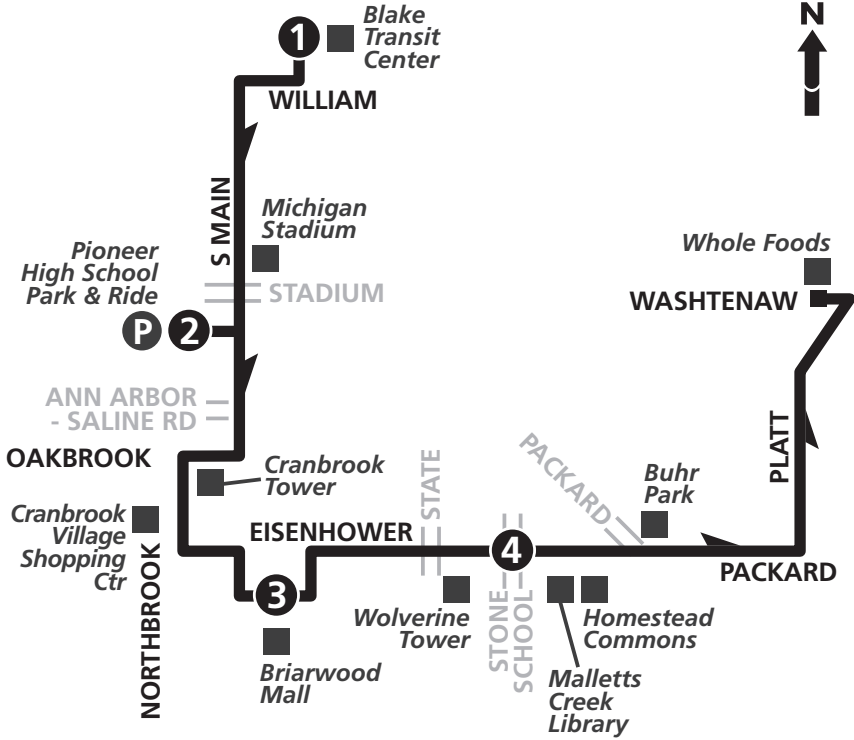

# REDUCED SERVICE SCHEDULE

ALL DAYS					
	Blake Transit Center	Pioneer HS Park & Ride lot (P)	Briarwood Mall	Stone School & Eisenhower	Whole Foods
	1	2	3	4	
	START				END
A M ▼	8:18	8:24	8:33	8:39	8:45
	9:18	9:24	9:33	9:39	9:45
	10:18	10:24	10:33	10:39	10:45
	11:18	11:24	11:33	11:39	11:45
P M ▼	12:18	12:24	12:33	12:39	12:45
	1:18	1:24	1:33	1:39	1:45
	2:18	2:24	2:33	2:39	2:45
	3:18	3:24	3:33	3:39	3:45
	4:18	4:24	4:33	4:39	4:45
	5:18	5:24	5:33	5:39	5:45
	6:18	6:24	6:33	6:39	6:45