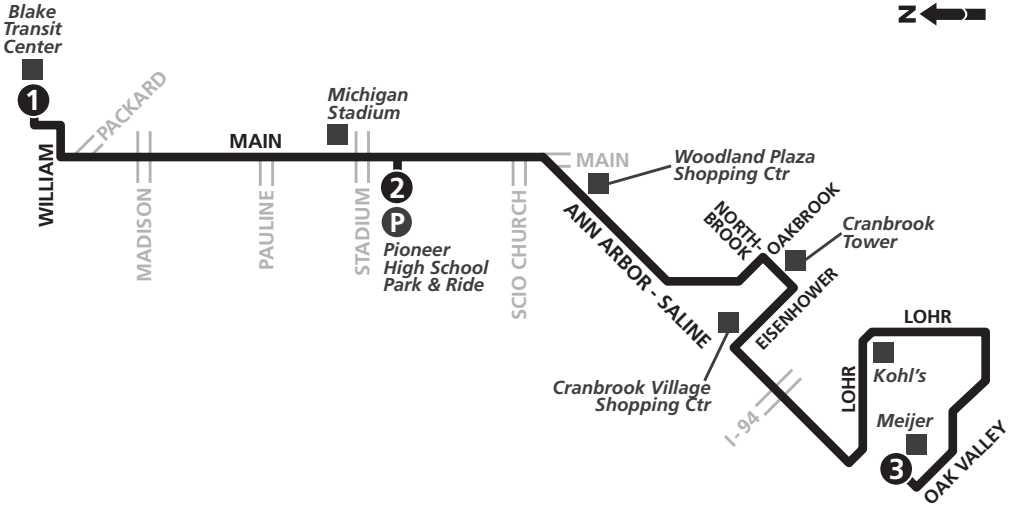

REDUCED SERVICE SCHEDULE

TO MEIJER ALL DAYS		
Blake Transit Center	Pioneer HS Park & Ride lot (P)	Meijer (Ann Arbor - Saline Rd)
1	2	3
START		END
A M ▼	9:03	9:10
	10:03	10:10
	11:03	11:10
	12:03	12:10
P M ▼	1:03	1:10
	2:03	2:10
	3:03	3:10
	4:03	4:10
	5:03	5:10
	6:03	6:10
	7:03	7:10

TO BLAKE TRANSIT CTR ALL DAYS		
Meijer (Ann Arbor - Saline Rd)	Pioneer HS Park & Ride lot (P)	Blake Transit Center
3	2	1
START		END
A M ▼	9:07	9:19
	10:07	10:19
	11:07	11:19
	12:07	12:19
P M ▼	1:07	1:19
	2:07	2:19
	3:07	3:19
	4:07	4:19
	5:07	5:19
	6:07	6:19
	7:07	7:19