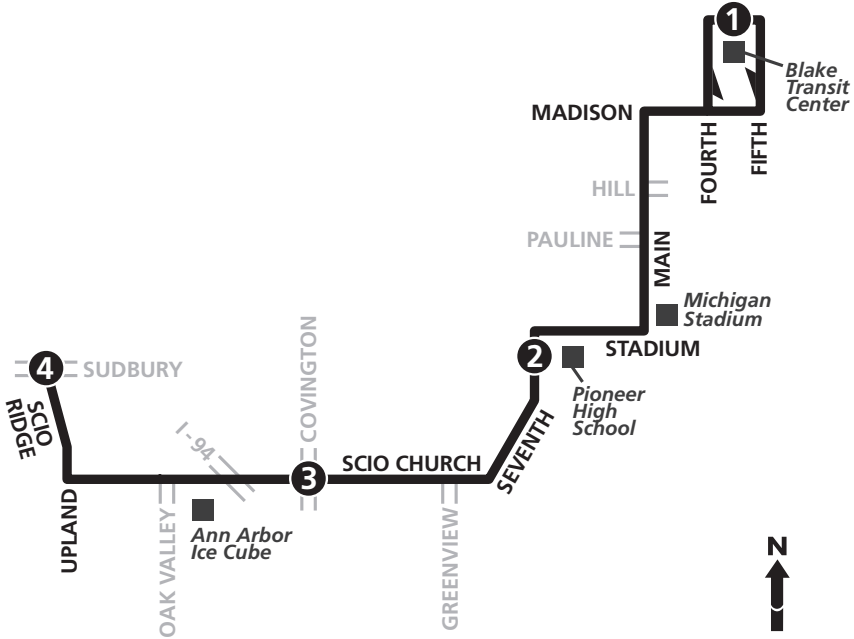

REDUCED SERVICE SCHEDULE

TO SCIO RIDGE All DAYS			
Blake Transit Center	Pioneer High School (Seventh St)	Scio Church & Covington	Scio Ridge & Sudbury
1	2	3	4
START			
A M ▼ 9:18	9:25	9:27	9:32
▼ 10:18	10:25	10:27	10:32
11:18	11:25	11:27	11:32
P M ▼ 12:18	12:25	12:27	12:32
▼ 1:18	1:25	1:27	1:32
2:18	2:25	2:27	2:32
3:18	3:25	3:27	3:32
4:18	4:25	4:27	4:32
5:18	5:25	5:27	5:32
6:18	6:25	6:27	6:32

TO BLAKE TRANSIT CENTER All DAYS			
Scio Ridge & Sudbury	Scio Church & Covington	Pioneer High School (Seventh St)	Blake Transit Center
4	3	2	1
START			
A M ▼ 9:02	9:05	9:07	9:15
▼ 10:02	10:05	10:07	10:15
11:02	11:05	11:07	11:15
P M ▼ 12:02	12:05	12:07	12:15
▼ 1:02	1:05	1:07	1:15
2:02	2:05	2:07	2:15
3:02	3:05	3:07	3:15
4:02	4:05	4:07	4:15
5:02	5:05	5:07	5:15
6:02	6:05	6:07	6:15