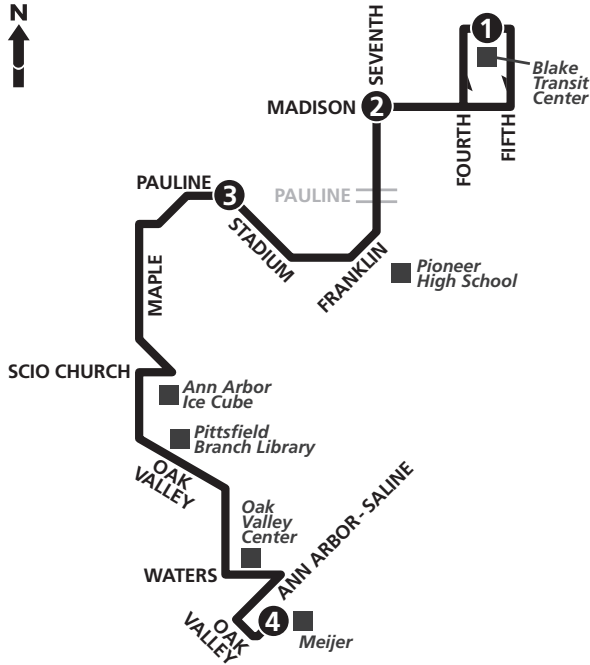

REDUCED SERVICE SCHEDULE

TO MEIJER ALL DAYS				
Blake Transit Center	Madison & Seventh	Pauline & Stadium	Meijer (Ann Arbor - Saline Rd)	
1	2	3	4	
START			END	
A M ▼	8:48	8:52	8:57	9:07
	9:48	9:52	9:57	10:07
	10:48	10:52	10:57	11:07
	11:48	11:52	11:57	12:07
P M ▼	12:48	12:52	12:57	1:07
	1:48	1:52	1:57	2:07
	2:48	2:52	2:57	3:07
	3:48	3:52	3:57	4:07
	4:48	4:52	4:57	5:07
	5:48	5:52	5:57	6:07
	6:48	6:52	6:57	7:07

TO BLAKE TRANSIT CTR ALL DAYS				
Meijer (Ann Arbor - Saline Rd)	Pauline & Stadium	Madison & Seventh	Blake Transit Center	
4	3	2	1	
START			END	
A M ▼	9:22	9:33	9:37	9:45
	10:22	10:33	10:37	10:45
	11:22	11:33	11:37	11:45
P M ▼	12:22	12:33	12:37	12:45
	1:22	1:33	1:37	1:45
	2:22	2:33	2:37	2:45
	3:22	3:33	3:37	3:45
	4:22	4:33	4:37	4:45
	5:22	5:33	5:37	5:45
	6:22	6:33	6:37	6:45