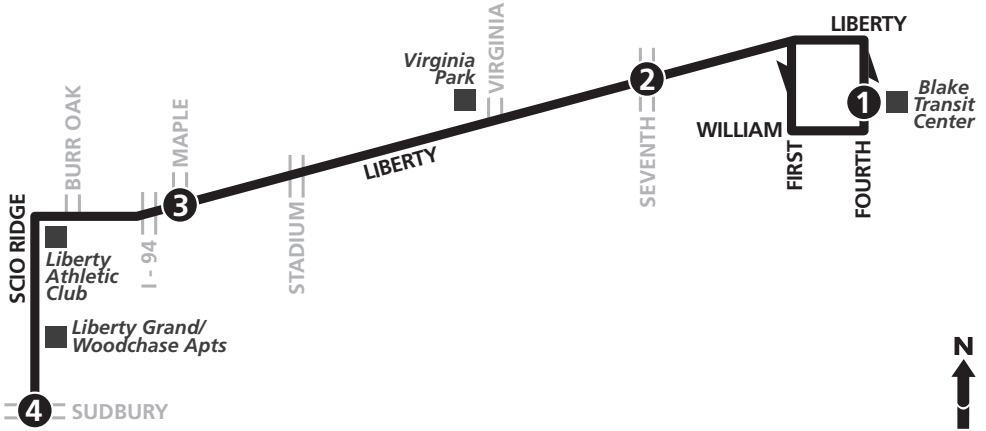

## REDUCED SERVICE SCHEDULE

TO SCIO RIDGE ALL DAYS			
Blake Transit Center	Liberty & Seventh	Liberty & Maple	Scio Ridge & Sudbury
1	2	3	4
START			
A M	8:48	8:52	8:56
▼	9:48	9:52	9:56
	10:48	10:52	10:56
	11:48	11:52	11:56
	12:48	12:52	12:56
P M	1:48	1:52	1:56
▼	2:48	2:52	2:56
	3:48	3:52	3:56
	4:48	4:52	4:56
	5:48	5:52	5:56
	6:48	6:52	6:56

TO BLAKE TRANSIT CENTER ALL DAYS			
Scio Ridge & Sudbury	Liberty & Maple	Liberty & Seventh	Blake Transit Center
4	3	2	1
START			
A M	8:32	8:37	8:40
▼	9:32	9:37	9:40
	10:32	10:37	10:40
	11:32	11:37	11:40
	12:32	12:37	12:40
P M	1:32	1:37	1:40
▼	2:32	2:37	2:40
	3:32	3:37	3:40
	4:32	4:37	4:40
	5:32	5:37	5:40
	6:32	6:37	6:40