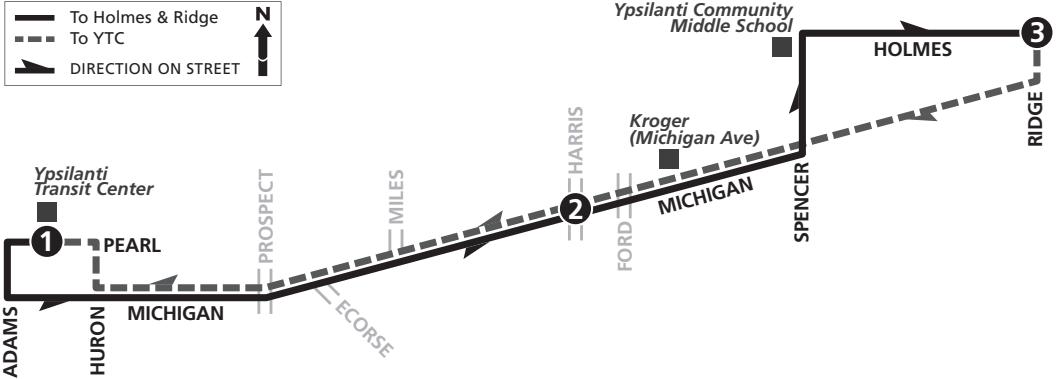

REDUCED SERVICE SCHEDULE

TO HOLMES & RIDGE ALL DAYS		
Ypsilanti Transit Center	Michigan & Harris	Holmes & Ridge
1	2	3
START		
A M ▼		
9:03	9:08	9:15
10:03	10:08	10:15
11:03	11:08	11:15
P M ▼		
12:03	12:08	12:15
1:03	1:08	1:15
2:03	2:08	2:15
3:03	3:08	3:15
4:03	4:08	4:15
5:03	5:08	5:15
6:03	6:08	6:15
7:03	7:08	7:15

TO YPSILANTI TRANSIT CTR ALL DAYS		
Holmes & Ridge	Michigan & Harris	Ypsilanti Transit Center
3	2	1
START		
A M ▼		
9:15	9:21	9:28
10:15	10:21	10:28
11:15	11:21	11:28
P M ▼		
12:15	12:21	12:28
1:15	1:21	1:28
2:15	2:21	2:28
3:15	3:21	3:28
4:15	4:21	4:28
5:15	5:21	5:28
6:15	6:21	6:28
7:15	7:21	7:28