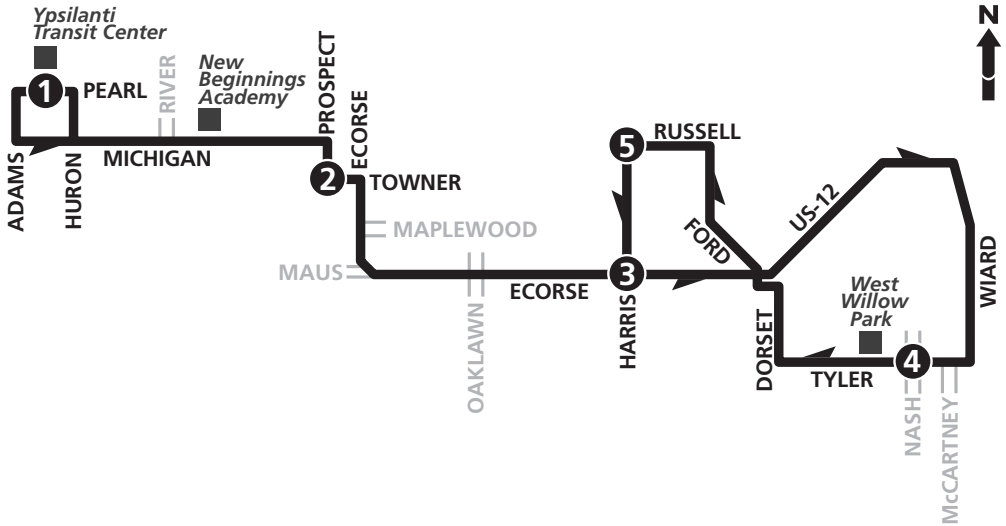

REDUCED SERVICE SCHEDULE

ALL DAYS

	Ypsilanti Transit Center	Towner & Prospect	Ecorse & Harris	Tyler & Nash	Russell & Harris	Ecorse & Harris	Towner & Prospect	Ypsilanti Transit Center
	1	2	3	4	5	3	2	1
	START							END
A M ▼	8:48	8:51	8:54	8:59	9:03	9:05	9:09	9:15
	9:48	9:51	9:54	9:59	10:03	10:05	10:09	10:15
	10:48	10:51	10:54	10:59	11:03	11:05	11:09	11:15
	11:48	11:51	11:54	11:59	12:03	12:05	12:09	12:15
P M ▼	12:48	12:51	12:54	12:59	1:03	1:05	1:09	1:15
	1:48	1:51	1:54	1:59	2:03	2:05	2:09	2:15
	2:48	2:51	2:54	2:59	3:03	3:05	3:09	3:15
	3:48	3:51	3:54	3:59	4:03	4:05	4:09	4:15
	4:48	4:51	4:54	4:59	5:03	5:05	5:09	5:15
	5:48	5:51	5:54	5:59	6:03	6:05	6:09	6:15
	6:48	6:51	6:54	6:59	7:03	7:05	7:09	7:15