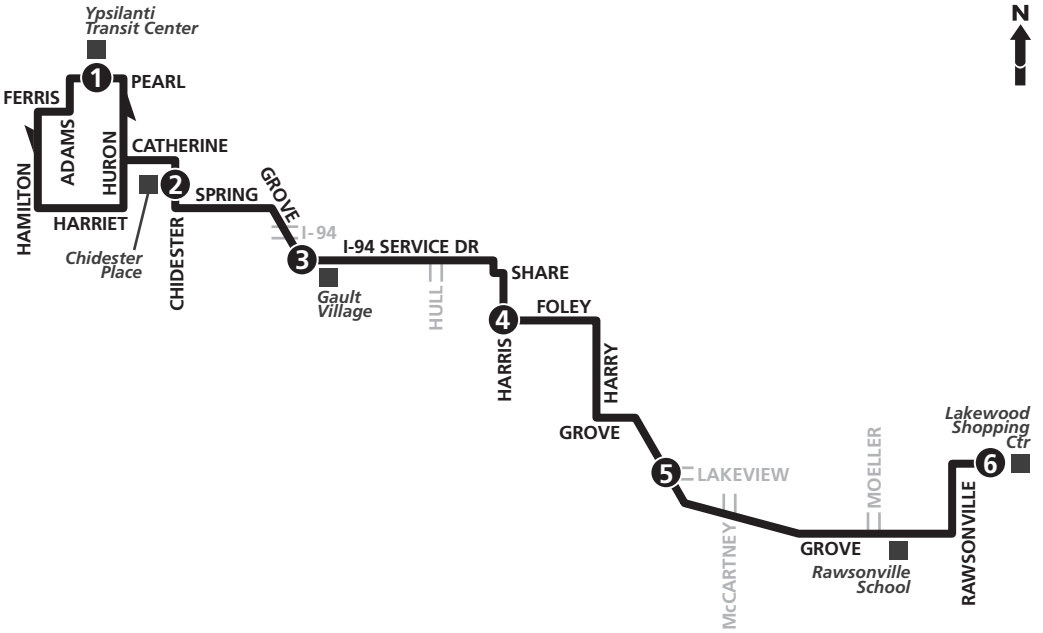

REDUCED SERVICE SCHEDULE

TO LAKEWOOD ALL DAYS						
Ypsilanti Transit Center	Chidester Place	Gault Village	Foley & Harris	Grove & Lakeview	Lakewood Shopping center	
1	2	3	4	5	6	
START					END	
AMS ▼	9:03	9:07	9:10	9:13	9:17	9:23
	10:03	10:07	10:10	10:13	10:17	10:23
	11:03	11:07	11:10	11:13	11:17	11:23
	12:03	12:07	12:10	12:13	12:17	12:23
P ▼	1:03	1:07	1:10	1:13	1:17	1:23
	2:03	2:07	2:10	2:13	2:17	2:23
	3:03	3:07	3:10	3:13	3:17	3:23
	4:03	4:07	4:10	4:13	4:17	4:23
	5:03	5:07	5:10	5:13	5:17	5:23
	6:03	6:07	6:10	6:13	6:17	6:23
	7:03	7:07	7:10	7:13	7:17	7:23

TO YPSILANTI TRANSIT CTR ALL DAYS						
Lakewood Shopping center	Grove & Lakeview	Foley & Harris	Gault Village	Chidester Place	Ypsilanti Transit Center	
6	5	4	3	2	1	
START					END	
AMS ▼	9:23	9:28	9:32	9:35	9:39	9:45
	10:23	10:28	10:32	10:35	10:39	10:45
	11:23	11:28	11:32	11:35	11:39	11:45
	12:23	12:28	12:32	12:35	12:39	12:45
P ▼	1:23	1:28	1:32	1:35	1:39	1:45
	2:23	2:28	2:32	2:35	2:39	2:45
	3:23	3:28	3:32	3:35	3:39	3:45
	4:23	4:28	4:32	4:35	4:39	4:45
	5:23	5:28	5:32	5:35	5:39	5:45
	6:23	6:28	6:32	6:35	6:39	6:45
	7:23	7:28	7:32	7:35	7:39	7:45