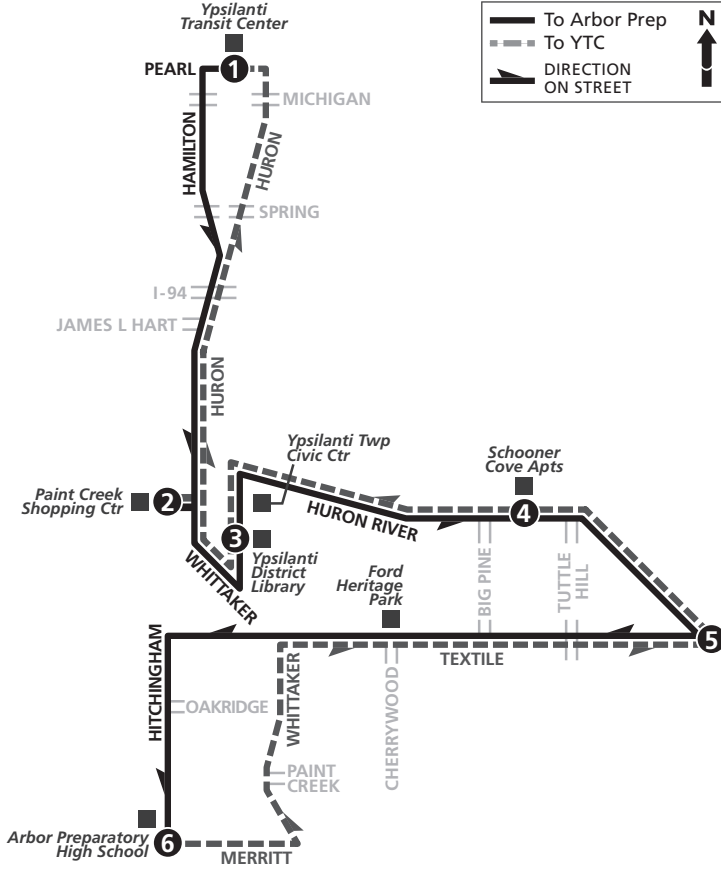

## REDUCED SERVICE SCHEDULE

TO MERRITT ALL DAYS					
Ypsilanti Transit Center	Paint Creek Shop Ctr	Ypsilanti District Library	Schooner Cove Apts	Huron River Dr & Textile	Merritt & Hitchingham
1	2	3	4	5	6
START					END
9:18	9:30	9:33	9:36	9:38	9:45
10:18	10:30	10:33	10:36	10:38	10:45
11:18	11:30	11:33	11:36	11:38	11:45
12:18	12:30	12:33	12:36	12:38	12:45
1:18	1:30	1:33	1:36	1:38	1:45
2:18	2:30	2:33	2:36	2:38	2:45
3:18	3:30	3:33	3:36	3:38	3:45
4:18	4:30	4:33	4:36	4:38	4:45
5:18	5:30	5:33	5:36	5:38	5:45
6:18	6:30	6:33	6:36	6:38	6:45

TO YPSILANTI TRANSIT CTR ALL DAYS					
Merritt & Hitchingham	Huron River Dr & Textile	Schooner Cove Apts	Ypsilanti District Library	Paint Creek Shop Ctr	Ypsilanti Transit Center
6	5	4	3	2	1
START					END
9:45	9:52	9:55	9:59	10:02	10:15
10:45	10:52	10:55	10:59	11:02	11:15
11:45	11:52	11:55	11:59	12:02	12:15
12:45	12:52	12:55	12:59	1:02	1:15
1:45	1:52	1:55	1:59	2:02	2:15
2:45	2:52	2:55	2:59	3:02	3:15
3:45	3:52	3:55	3:59	4:02	4:15
4:45	4:52	4:55	4:59	5:02	5:15
5:45	5:52	5:55	5:59	6:02	6:15
6:45	6:52	6:55	6:59	7:02	7:15