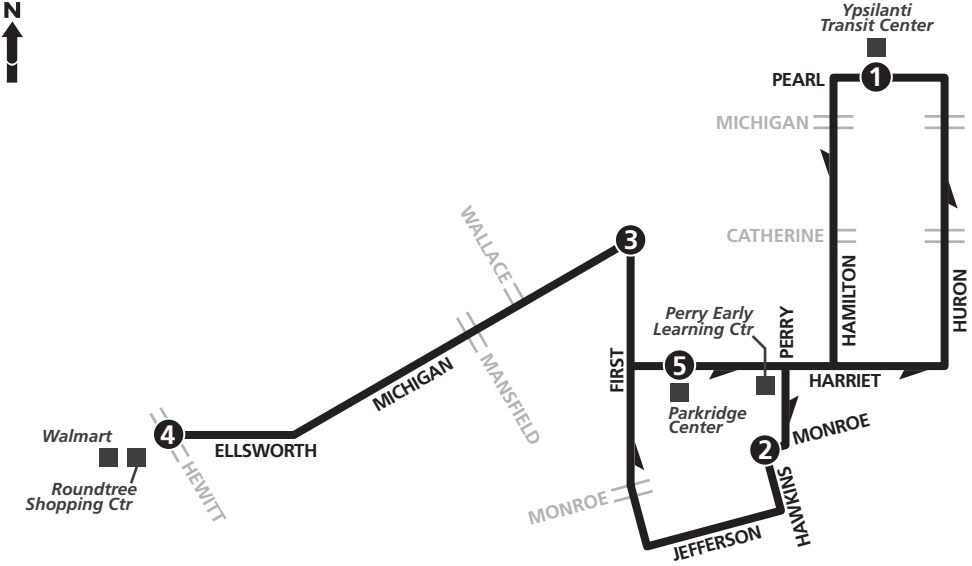

REDUCED SERVICE SCHEDULE

ALL DAYS

	Ypsilanti Transit Center	Perry & Monroe	First & Michigan	Roundtree Shopping Center	First & Michigan	Parkridge Community Center	Ypsilanti Transit Center
	1	2	3	4	3	5	1
	START						END
A M ▼	8:33	8:37	8:41	8:47	8:51	8:53	9:00
	9:33	9:37	9:41	9:47	9:51	9:53	10:00
	10:33	10:37	10:41	10:47	10:51	10:53	11:00
	11:33	11:37	11:41	11:47	11:51	11:53	12:00
P M ▼	12:33	12:37	12:41	12:47	12:51	12:53	1:00
	1:33	1:37	1:41	1:47	1:51	1:53	2:00
	2:33	2:37	2:41	2:47	2:51	2:53	3:00
	3:33	3:37	3:41	3:47	3:51	3:53	4:00
	4:33	4:37	4:41	4:47	4:51	4:53	5:00
	5:33	5:37	5:41	5:47	5:51	5:53	6:00
	6:33	6:37	6:41	6:47	6:51	6:53	7:00