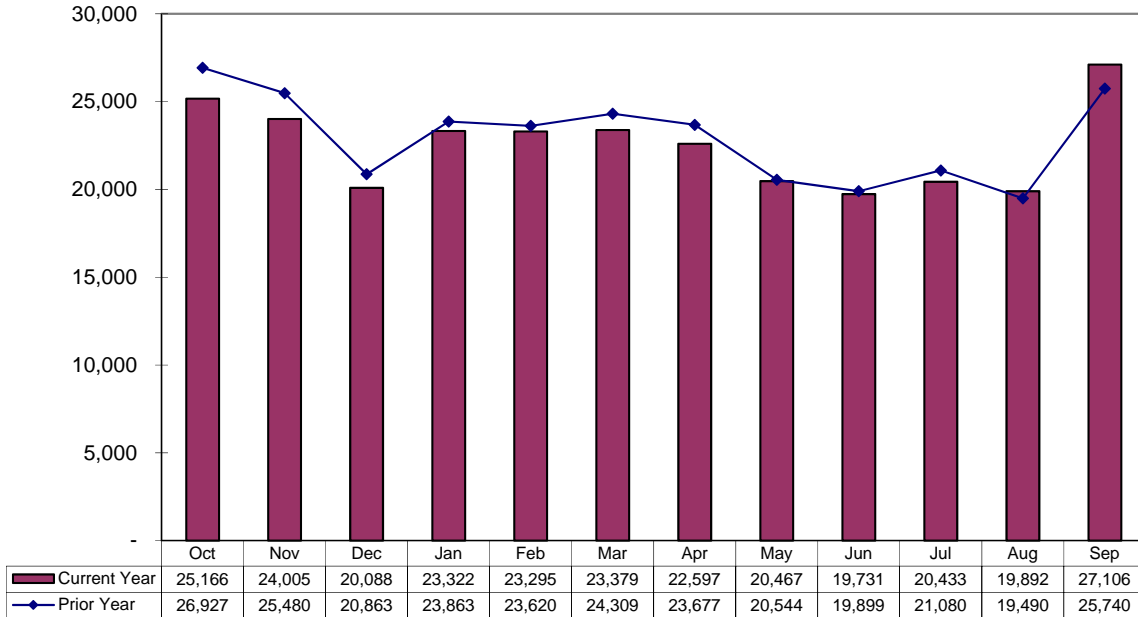

Average Weekday Passengers

September 2016

Fixed Route Average Weekday Passengers

A-Ride Average Weekday Passengers