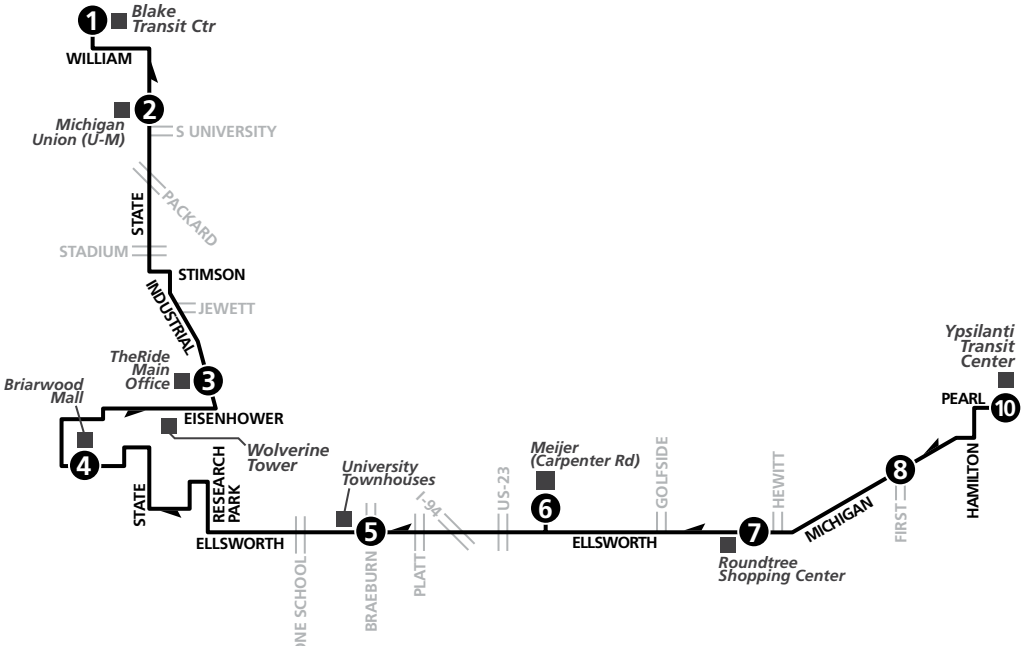

REDUCED SERVICE SCHEDULE

ALL DAYS <i>(with exceptions noted below)</i>									
Rt variation	Ypsilanti Transit Center	Michigan & First	Roundtree Shopping Center	Meijer (Carpenter Rd)	Ellsworth & Braeburn	Briarwood Mall	TheRide Main Office	Michigan Union	Blake Transit Center
	10	8	7	6	5	4	3	2	1
	START								END
6A	—	—	—	—	—	—	6:28	6:36	6:45
6A	6:48	6:51	6:56	7:02	7:08	7:21	7:28	7:36	7:45
6A	7:48	7:51	7:56	8:02	8:08	8:21	8:28	8:36	8:45
6A	8:18	8:21	8:26	8:32	8:38	8:51	8:58	9:06	9:15
6A	8:48	8:51	8:56	9:02	9:08	9:21	9:28	9:36	9:45
6A	9:18	9:21	9:26	9:32	9:38	9:51	9:58	10:06	10:15
6A	9:48	9:51	9:56	10:02	10:08	10:21	10:28	10:36	10:45
6A	10:18	10:21	10:26	10:32	10:38	10:51	10:58	11:06	11:15
6A	10:48	10:51	10:56	11:02	11:08	11:21	11:28	11:36	11:45
6A	11:18	11:21	11:26	11:32	11:38	11:51	11:58	12:06	12:15
6A	11:48	11:51	11:56	12:02	12:08	12:21	12:28	12:36	12:45
6A	12:18	12:21	12:26	12:32	12:38	12:51	12:58	1:06	1:15
6A	12:48	12:51	12:56	1:02	1:08	1:21	1:28	1:36	1:45
6A	1:18	1:21	1:26	1:32	1:38	1:51	1:58	2:06	2:15
6A	1:48	1:51	1:56	2:02	2:08	2:21	2:28	2:36	2:45
6A	2:18	2:21	2:26	2:32	2:38	2:51	2:58	3:06	3:15
6A	2:48	2:51	2:56	3:02	3:08	3:21	3:28	3:36	3:45
6A	3:18	3:21	3:26	3:32	3:38	3:51	3:58	4:06	4:15
6A	3:48	3:51	3:56	4:02	4:08	4:21	4:28	4:36	4:45
6A	4:18	4:21	4:26	4:32	4:38	4:51	4:58	5:06	5:15
6A	4:48	4:51	4:56	5:02	5:08	5:21	5:28	5:36	5:45
6A	5:18	5:21	5:26	5:32	5:38	5:51	5:58	6:06	6:15
6A	5:48	5:51	5:56	6:02	6:08	6:21	6:28	6:36	6:45
6A	6:18	6:21	6:26	6:32	6:38	6:51	6:58	7:06	7:15
6A	6:48	6:51	6:56	7:02	7:08	7:21	7:28	7:36	7:45

Trips shaded in gray operate Monday-Friday ONLY.

Update: 6/22/20