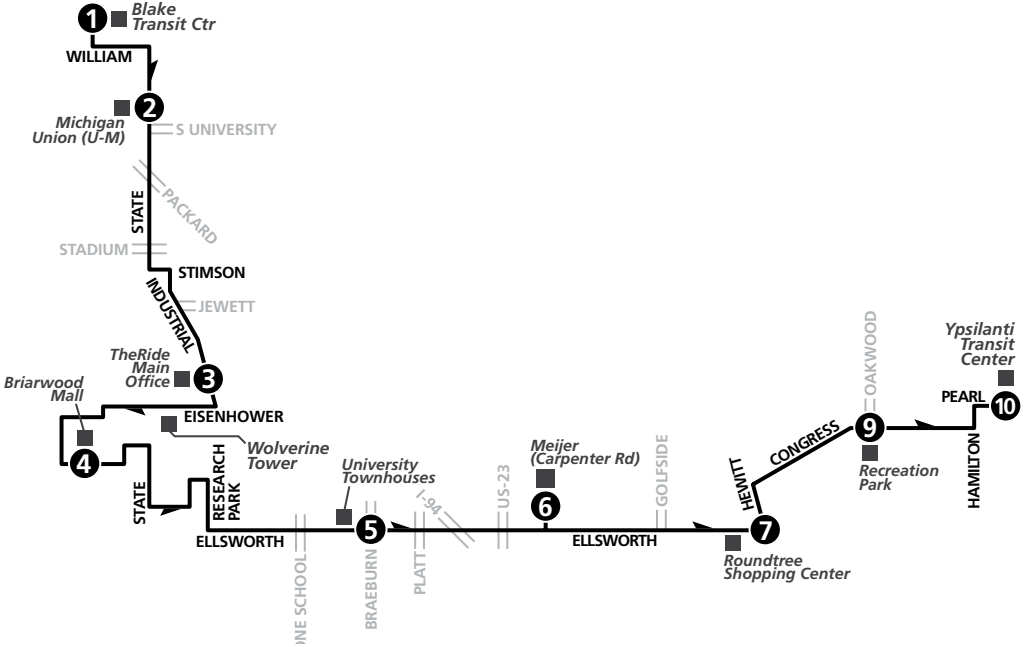

REDUCED SERVICE SCHEDULE

ALL DAYS <i>(with exceptions noted below)</i>									
Rt variation	Blake Transit Center	Michigan Union	TheRide Main Office	Briarwood Mall	Ellsworth & Braeburn	Meijer (Carpenter Rd)	Roundtree Shopping Center	Recreation Park	Ypsilanti Transit Center
	1	2	3	4	5	6	7	9	10
	START								END
6B	6:48	6:53	7:01	7:09	7:19	7:25	7:30	7:35	7:45
6B	7:48	7:53	8:01	8:09	8:19	8:25	8:30	8:35	8:45
6B	8:48	8:53	9:01	9:09	9:19	9:25	9:30	9:35	9:45
6B	9:18	9:23	9:31	9:39	9:49	9:55	10:00	10:04	10:15
6B	9:48	9:53	10:01	10:09	10:19	10:25	10:30	10:35	10:45
6B	10:18	10:23	10:31	10:39	10:49	10:55	11:00	11:04	11:15
6B	10:48	10:53	11:01	11:09	11:19	11:25	11:30	11:35	11:45
6B	11:18	11:23	11:31	11:39	11:49	11:55	12:00	12:04	12:15
6B	11:48	11:53	12:01	12:09	12:19	12:25	12:30	12:35	12:45
6B	12:18	12:23	12:31	12:39	12:49	12:55	1:00	1:04	1:15
6B	12:48	12:53	1:01	1:09	1:19	1:25	1:30	1:35	1:45
6B	1:18	1:23	1:31	1:39	1:49	1:55	2:00	2:04	2:15
6B	1:48	1:53	2:01	2:09	2:19	2:25	2:30	2:35	2:45
6B	2:18	2:23	2:31	2:39	2:49	2:55	3:00	3:04	3:15
6B	2:48	2:53	3:01	3:09	3:19	3:25	3:30	3:35	3:45
6B	3:18	3:23	3:31	3:39	3:49	3:55	4:00	4:04	4:15
6B	3:48	3:53	4:01	4:09	4:19	4:25	4:30	4:35	4:45
6B	4:18	4:23	4:31	4:39	4:49	4:55	5:00	5:04	5:15
6B	4:48	4:53	5:01	5:09	5:19	5:25	5:30	5:35	5:45
6B	5:18	5:23	5:31	5:39	5:49	5:55	6:00	6:04	6:15
6B	5:48	5:53	6:01	6:09	6:19	6:25	6:30	6:35	6:45
6B	6:18	6:23	6:31	6:39	6:49	6:55	7:00	7:04	7:15
6B	6:48	6:53	7:01	7:09	7:19	7:25	7:30	7:35	7:45

Trips shaded in gray operate Monday-Friday ONLY.

Update: 6/22/20