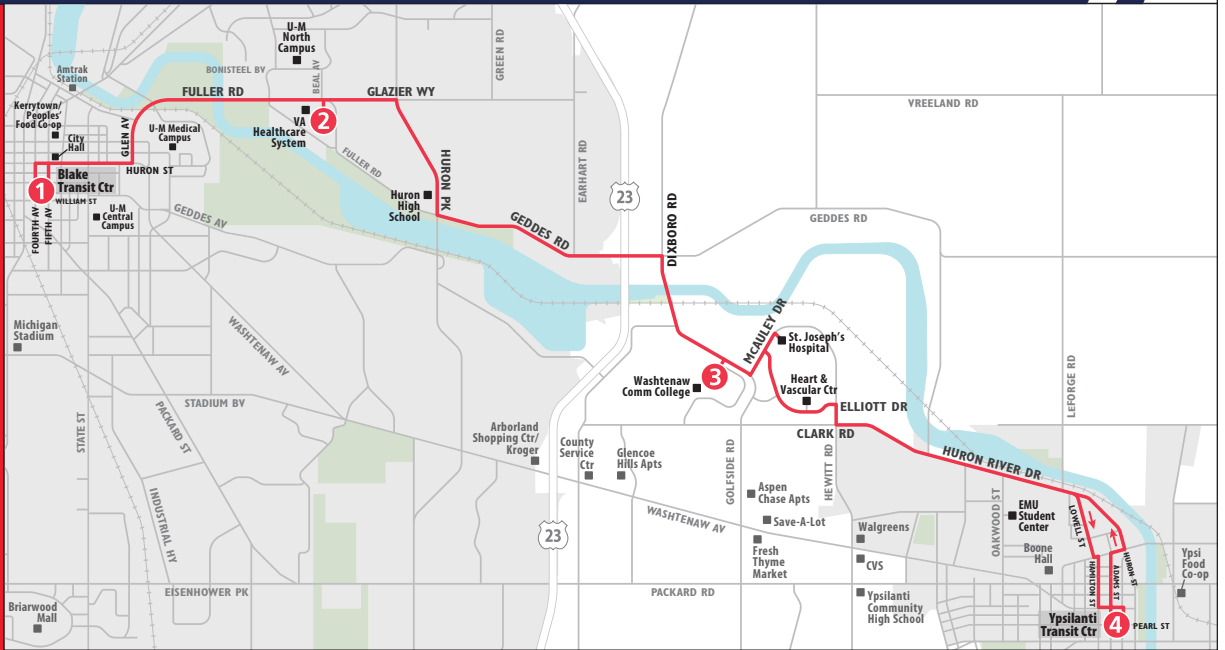

ROUTE 3 HURON RIVER

To Blake Transit Center

COVID-19 Safety While Riding

Wear a face covering

Practice social distancing

Ride for essential trips only

Wash your hands after each trip

Approach the driver for emergencies only

For the most updated information, visit TheRide.org/coronavirus

MONDAY - FRIDAY			
Ypsilanti Transit Center	Washtenaw Community College	VA Hospital	Blake Transit Center
4	3	2	1
START			END
6:00a	6:16a	6:28a	6:40a
6:30a	6:46a	6:58a	7:10a
7:00a	7:16a	7:28a	7:40a
7:30a	7:46a	7:58a	8:10a
8:00a	8:16a	8:28a	8:40a
8:30a	8:46a	8:58a	9:10a
9:00a	9:16a	9:28a	9:40a
9:30a	9:46a	9:58a	10:10a
10:00a	10:16a	10:28a	10:40a
10:30a	10:46a	10:58a	11:10a
11:00a	11:16a	11:28a	11:40a
11:30a	11:46a	11:58a	12:10p
12:00p	12:16p	12:28p	12:40p
12:30p	12:46p	12:58p	1:10p
1:00p	1:16p	1:28p	1:40p
1:30p	1:46p	1:58p	2:10p
2:00p	2:16p	2:28p	2:40p
2:30p	2:46p	2:58p	3:10p
3:00p	3:16p	3:28p	3:40p
3:30p	3:46p	3:58p	4:10p
4:00p	4:16p	4:28p	4:40p
4:30p	4:46p	4:58p	5:10p
5:00p	5:16p	5:28p	5:40p
5:30p	5:46p	5:58p	6:10p
6:00p	6:16p	6:28p	6:40p
6:30p	6:46p	6:58p	7:10p
7:00p	7:16p	7:28p	7:40p
7:30p	7:46p	7:58p	8:10p
8:00p	8:16p	8:28p	8:40p

SATURDAY & SUNDAY			
Ypsilanti Transit Center	Washtenaw Community College	VA Hospital	Blake Transit Center
4	3	2	1
START			END
7:00a	7:16a	7:28a	7:40a
7:30a	7:46a	7:58a	8:10a
8:00a	8:16a	8:28a	8:40a
8:30a	8:46a	8:58a	9:10a
9:00a	9:16a	9:28a	9:40a
9:30a	9:46a	9:58a	10:10a
10:00a	10:16a	10:28a	10:40a
10:30a	10:46a	10:58a	11:10a
11:00a	11:16a	11:28a	11:40a
11:30a	11:46a	11:58a	12:10p
12:00p	12:16p	12:28p	12:40p
12:30p	12:46p	12:58p	1:10p
1:00p	1:16p	1:28p	1:40p
1:30p	1:46p	1:58p	2:10p
2:00p	2:16p	2:28p	2:40p
2:30p	2:46p	2:58p	3:10p
3:00p	3:16p	3:28p	3:40p
3:30p	3:46p	3:58p	4:10p
4:00p	4:16p	4:28p	4:40p
4:30p	4:46p	4:58p	5:10p
5:00p	5:16p	5:28p	5:40p
5:30p	5:46p	5:58p	6:10p
6:00p	6:16p	6:28p	6:40p
6:30p	6:46p	6:58p	7:10p
7:00p	7:16p	7:28p	7:40p