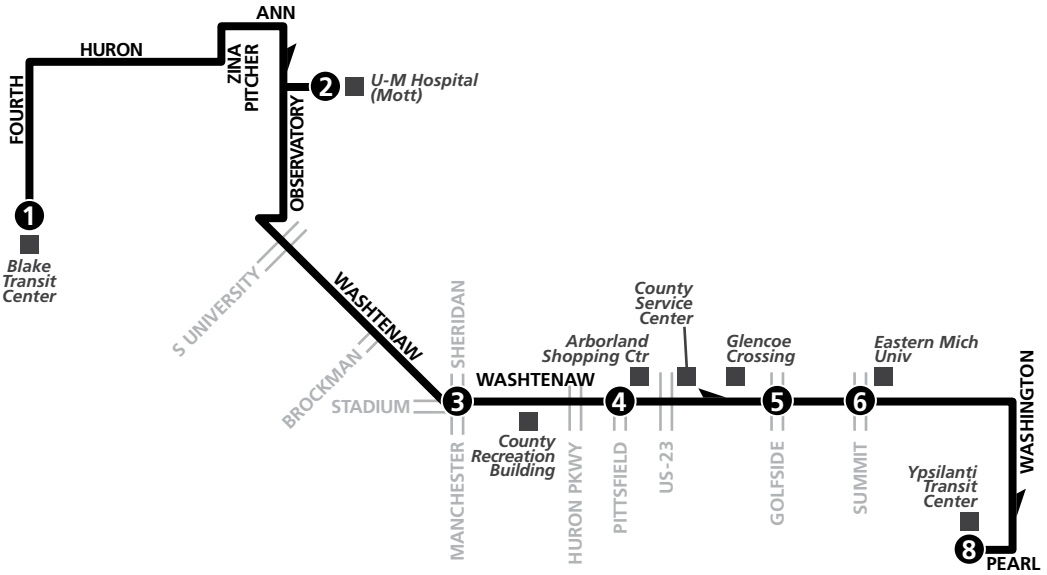

# ROUTE 4 WASHTENAW To Ypsilanti Transit Ctr

## REDUCED SERVICE SCHEDULE

ALL DAYS (with exceptions noted below)							
Rt variation	Blake Transit Center	U-M Hospital (Mott)	Washtenaw & Sheridan	Washtenaw & Pittsfield	Washtenaw & Golfside	Washtenaw & Summit	Ypsilanti Transit Center
	1	2	3	4	5	6	7
	START						END
4A	6:48	6:56	7:05	7:12	7:18	7:23	7:30
4A	7:18	7:26	7:35	7:42	7:48	7:53	8:00
4A	7:33	7:42	7:45	7:57	8:01	8:07	8:15
4A	7:48	7:56	8:05	8:12	8:18	8:23	8:30
4A	8:03	8:12	8:15	8:27	8:32	8:38	8:45
4A	8:18	8:26	8:35	8:42	8:48	8:53	9:00
4A	8:33	8:42	8:45	8:57	9:02	9:08	9:15
4A	8:48	8:56	9:05	9:12	9:18	9:23	9:30
4A	9:03	9:12	9:15	9:27	9:31	9:37	9:45
4A	9:18	9:26	9:35	9:42	9:48	9:53	10:00
4A	9:33	9:42	9:45	9:57	10:02	10:08	10:15
4A	9:48	9:56	10:05	10:12	10:18	10:23	10:30
4A	10:03	10:12	10:15	10:27	10:31	10:38	10:45
4A	10:18	10:26	10:35	10:42	10:48	10:53	11:00
4A	10:33	10:42	10:45	10:57	11:02	11:08	11:15
4A	10:48	10:56	11:05	11:12	11:18	11:23	11:30
4A	11:03	11:12	11:15	11:27	11:31	11:38	11:45
4A	11:18	11:26	11:35	11:42	11:48	11:53	12:00
4A	11:33	11:42	11:45	11:57	12:02	12:08	12:15
4A	11:48	11:56	12:05	12:12	12:18	12:23	12:30
4A	12:03	12:12	12:15	12:27	12:31	12:38	12:45
4A	12:18	12:26	12:35	12:42	12:48	12:53	1:00
4A	12:33	12:42	12:45	12:57	1:02	1:08	1:15
4A	12:48	12:56	1:05	1:12	1:18	1:23	1:30
4A	1:03	1:12	1:15	1:27	1:31	1:38	1:45
4A	1:18	1:26	1:35	1:42	1:48	1:53	2:00
4A	1:33	1:42	1:45	1:57	2:02	2:08	2:15
4A	1:48	1:56	2:05	2:12	2:18	2:23	2:30
4A	2:03	2:12	2:15	2:27	2:31	2:38	2:45
4A	2:18	2:26	2:35	2:42	2:48	2:53	3:00
4A	2:33	2:42	2:45	2:57	3:02	3:08	3:15