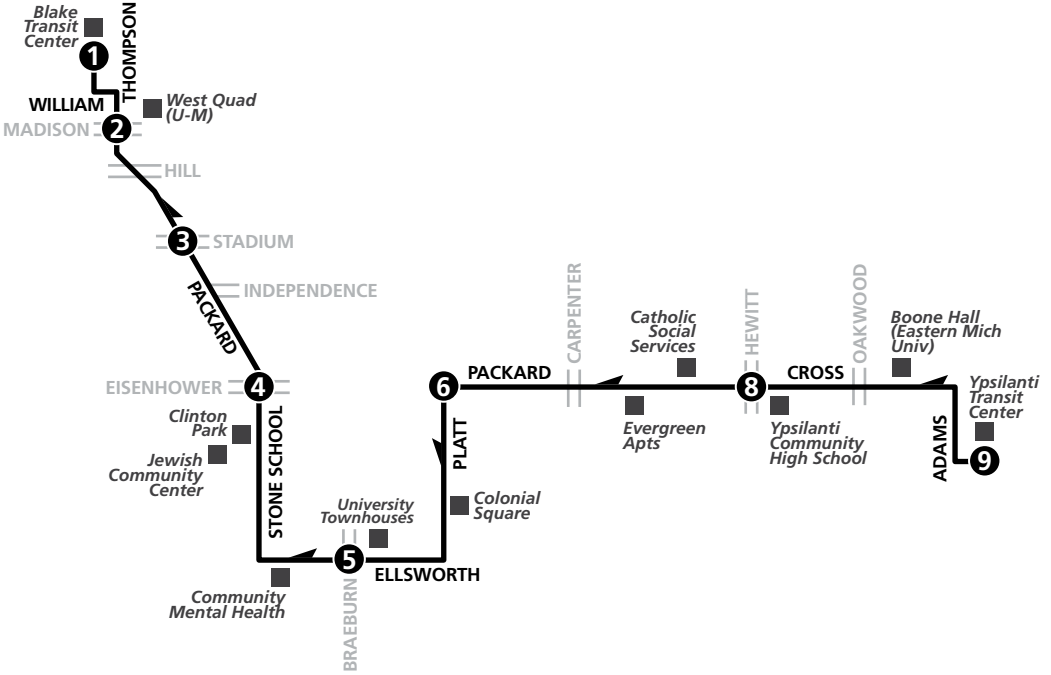

REDUCED SERVICE SCHEDULE

MONDAY - FRIDAY

Rt variation	Ypsilanti Transit Center	Packard & Hewitt	Packard & Platt	Ellsworth & Braeburn	Stone School & Eisenhower	Packard & Stadium	Thompson & Madison	Blake Transit Center
	9	8	6	5	4	3	2	1
	START							END
5A	6:33	6:39	6:48	6:52	6:58	7:03	7:08	7:15
5A	7:03	7:09	7:18	7:22	7:28	7:33	7:38	7:45
5A	7:33	7:39	7:48	7:52	7:58	8:03	8:08	8:15
5A	8:03	8:09	8:18	8:22	8:28	8:33	8:38	8:45
5A	8:33	8:39	8:48	8:52	8:58	9:03	9:08	9:15
5A	9:03	9:09	9:18	9:22	9:28	9:33	9:38	9:45
5A	9:33	9:39	9:48	9:52	9:58	10:03	10:08	10:15
5A	10:03	10:09	10:18	10:22	10:28	10:33	10:38	10:45
5A	10:33	10:39	10:48	10:52	10:58	11:03	11:08	11:15
5A	11:03	11:09	11:18	11:22	11:28	11:33	11:38	11:45
5A	11:33	11:39	11:48	11:52	11:58	12:03	12:08	12:15
5A	12:03	12:09	12:18	12:22	12:28	12:33	12:38	12:45
5A	12:33	12:39	12:48	12:52	12:58	1:03	1:08	1:15
5A	1:03	1:09	1:18	1:22	1:28	1:33	1:38	1:45
5A	1:33	1:39	1:48	1:52	1:58	2:03	2:08	2:15
5A	2:03	2:09	2:18	2:22	2:28	2:33	2:38	2:45
5A	2:33	2:39	2:48	2:52	2:58	3:03	3:08	3:15
5A	3:03	3:09	3:18	3:22	3:28	3:33	3:38	3:45
5A	3:33	3:39	3:48	3:52	3:58	4:03	4:08	4:15
5A	4:03	4:09	4:18	4:22	4:28	4:33	4:38	4:45
5A	4:33	4:39	4:48	4:52	4:58	5:03	5:08	5:15
5A	5:03	5:09	5:18	5:22	5:28	5:33	5:38	5:45
5A	5:33	5:39	5:48	5:52	5:58	6:03	6:08	6:15
5A	6:03	6:09	6:18	6:22	6:28	6:33	6:38	6:45
5A	6:33	6:39	6:48	6:52	6:58	7:03	7:08	7:15
5A	7:03	7:09	7:18	7:22	7:28	7:33	7:38	7:45