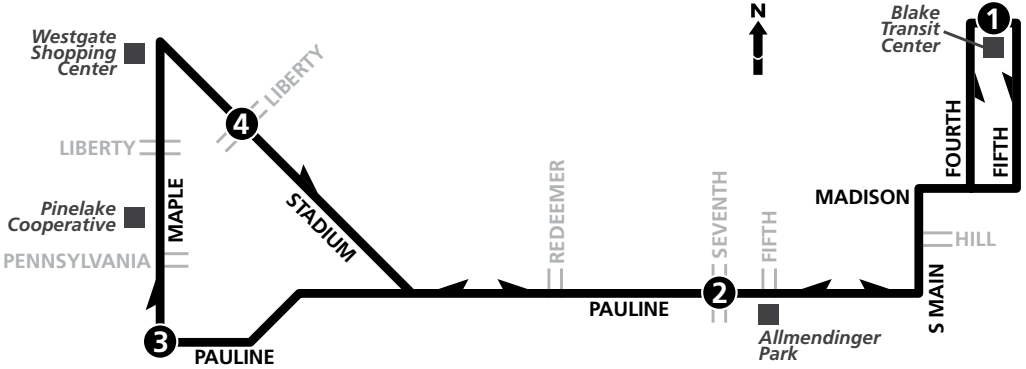

REDUCED SERVICE SCHEDULE

ALL DAYS (with exceptions noted below)						
Rt variation	Blake Transit Center	Pauline & Seventh	Pauline & Maple	Liberty & Stadium	Pauline & Seventh	Blake Transit Center
	1	2	3	4	2	1
	START					END
28A	7:18	7:23	7:27	7:29	7:33	7:45
28A	7:48	7:53	7:57	7:59	8:03	8:15
28A	8:18	8:23	8:27	8:29	8:33	8:45
28A	8:48	8:53	8:57	8:59	9:03	9:15
28A	9:18	9:23	9:27	9:29	9:33	9:45
28A	9:48	9:53	9:57	9:59	10:03	10:15
28A	10:18	10:23	10:27	10:29	10:33	10:45
28A	10:48	10:53	10:57	10:59	11:03	11:15
28A	11:18	11:23	11:27	11:29	11:33	11:45
28A	11:48	11:53	11:57	11:59	12:03	12:15
28A	12:18	12:23	12:27	12:29	12:33	12:45
28A	12:48	12:53	12:57	12:59	1:03	1:15
28A	1:18	1:23	1:27	1:29	1:33	1:45
28A	1:48	1:53	1:57	1:59	2:03	2:15
28A	2:18	2:23	2:27	2:29	2:33	2:45
28A	2:48	2:53	2:57	2:59	3:03	3:15
28A	3:18	3:23	3:27	3:29	3:33	3:45
28A	3:48	3:53	3:57	3:59	4:03	4:15
28A	4:18	4:23	4:27	4:29	4:33	4:45
28A	4:48	4:53	4:57	4:59	5:03	5:15
28A	5:18	5:23	5:27	5:29	5:33	5:45
28A	5:48	5:53	5:57	5:59	5:03	5:15
28A	6:18	6:23	6:27	6:29	6:33	6:45
28A	6:48	6:53	6:57	6:59	7:03	7:15
28A	7:18	7:23	7:27	7:29	7:33	7:45

Trips shaded in gray operate Monday-Friday ONLY.

Update: 7/13/20